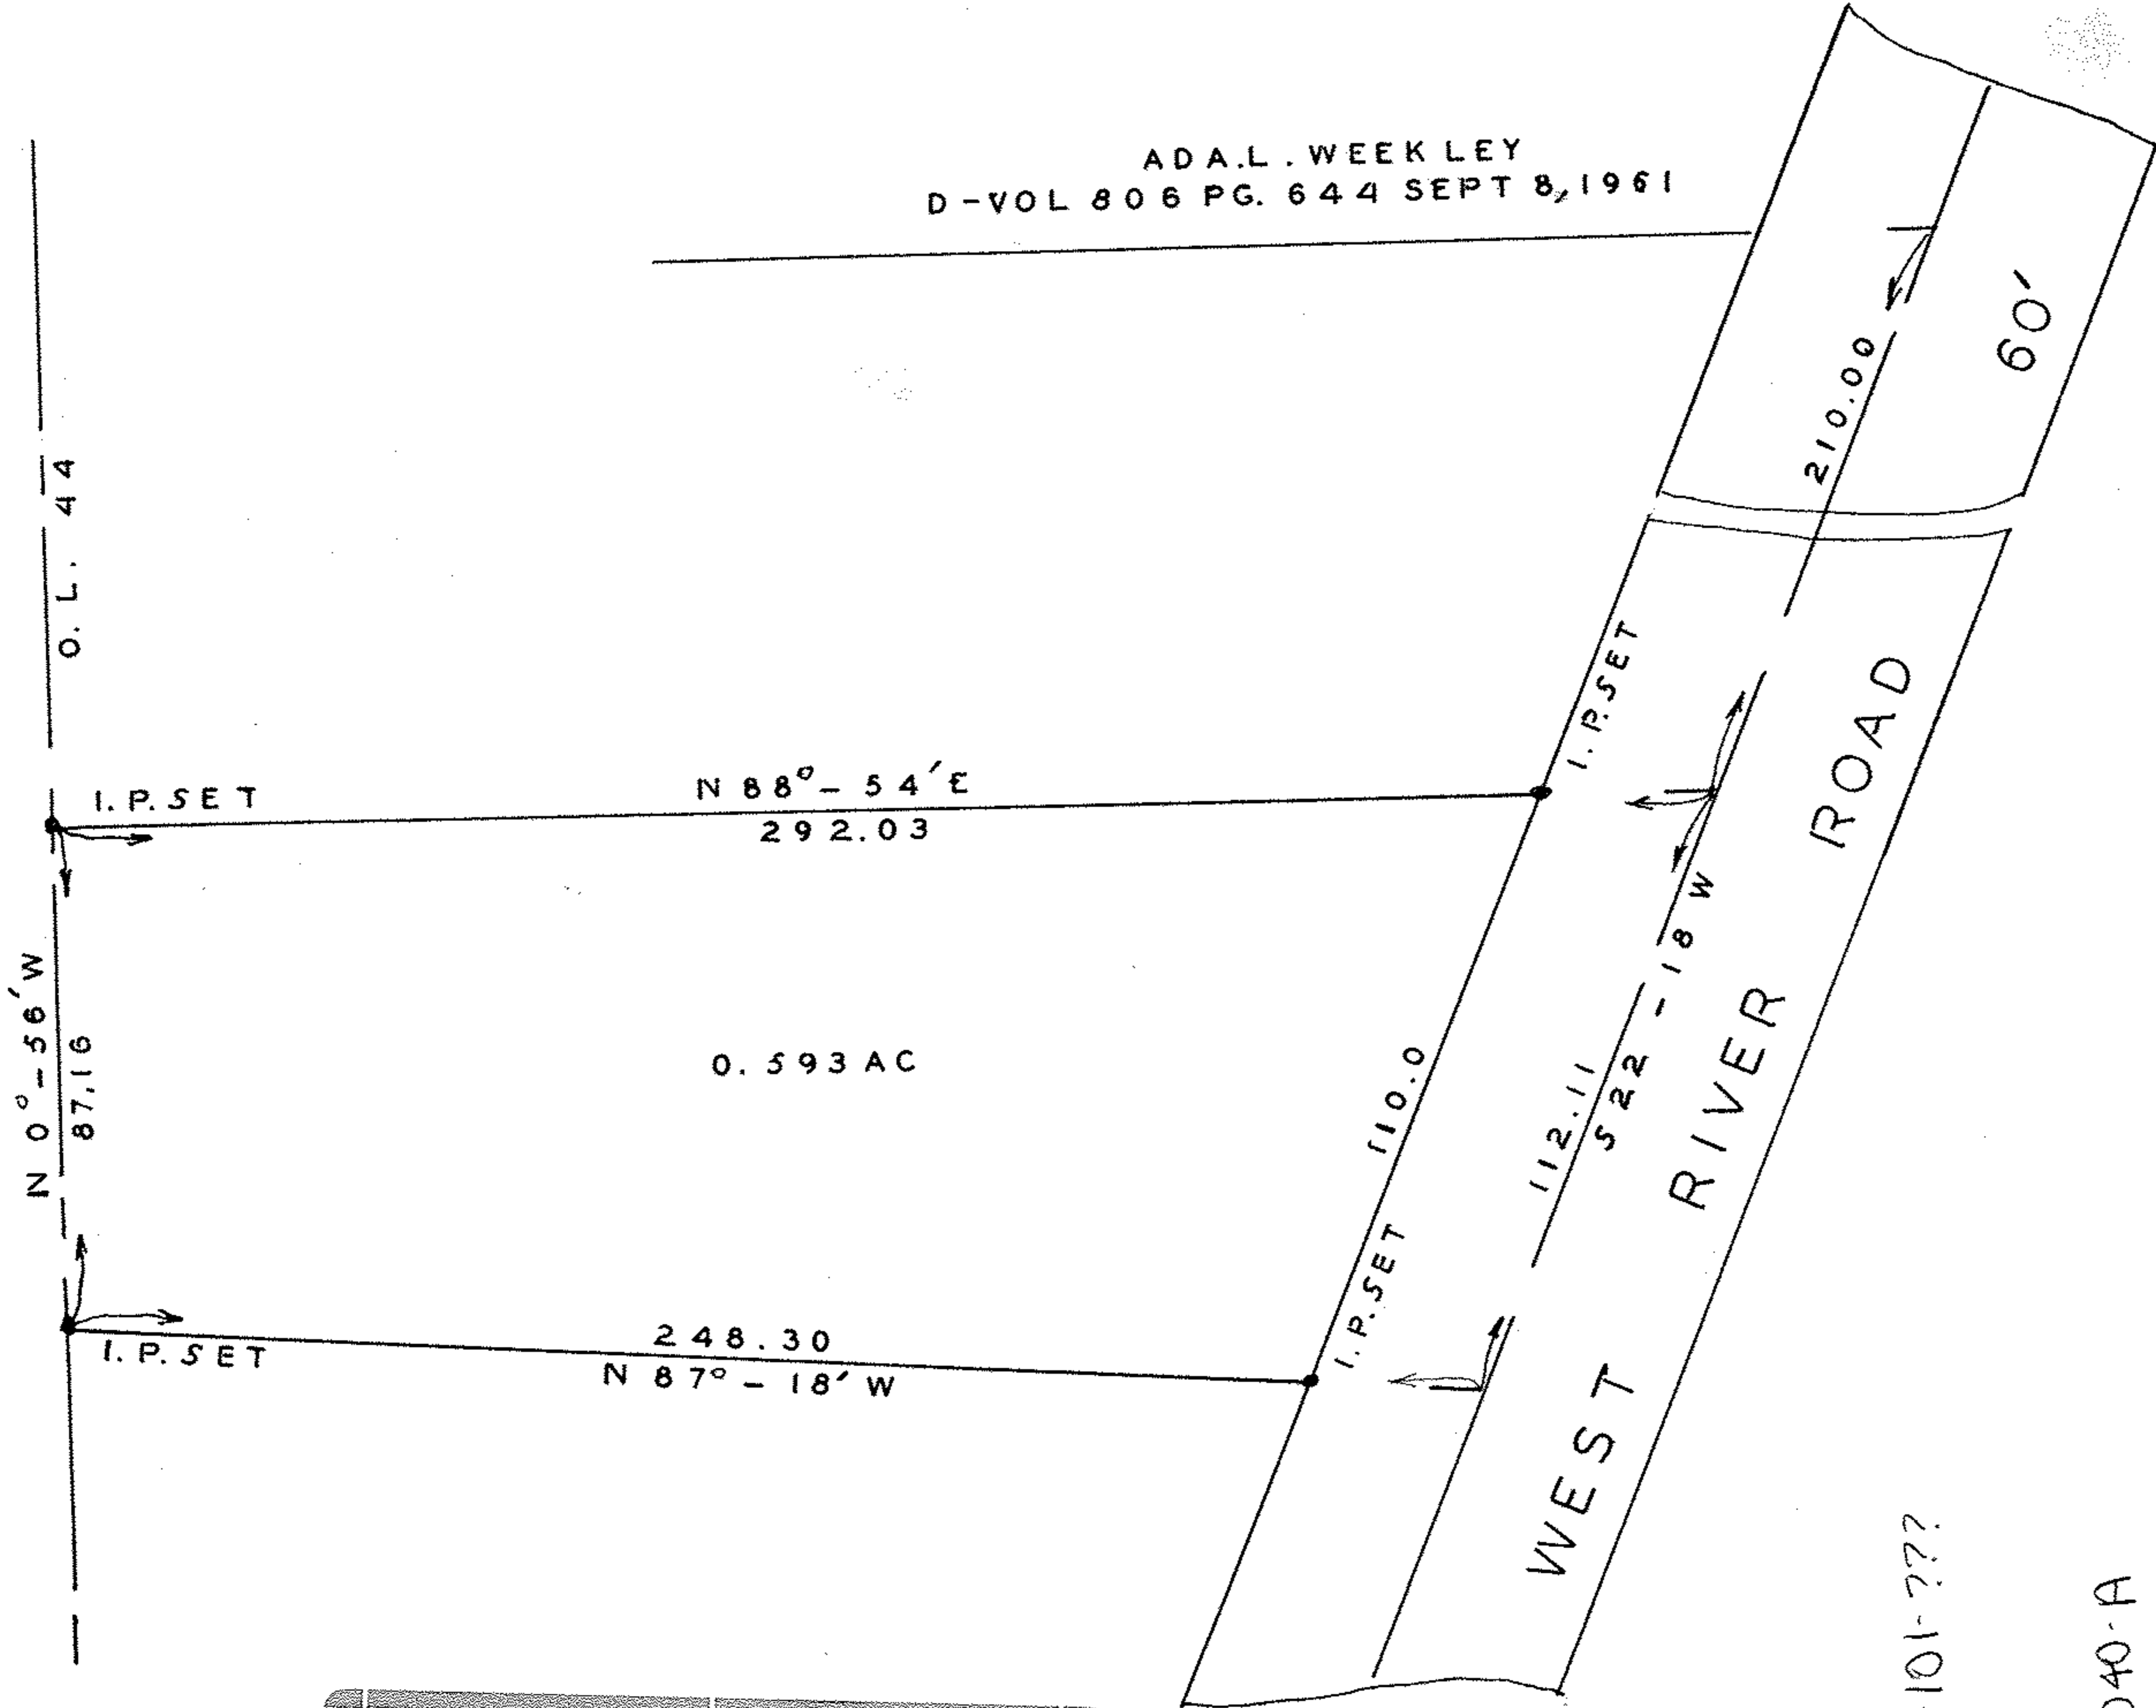

ADA.L. WEEKLEY
D-VOL 806 PG. 644 SEPT 8, 1961

201468 B

SURVEY FOR
 MALCOLM W. AND LUCILLE C. MacCLELLAN
 D-VOL 296 PG 531 JAN 7, 1939
 PART OF O. L. 44 COLUMBIA TOWNSHIP
 LORAIN COUNTY, OHIO
 SCALE 1" = 40' MARCH 25, 1965
 D. D. ANDRUS AND ASSOCIATES
 REG SURVEYORS

PPN 12-00-040-101-???

MAP PG 12-00-040-A