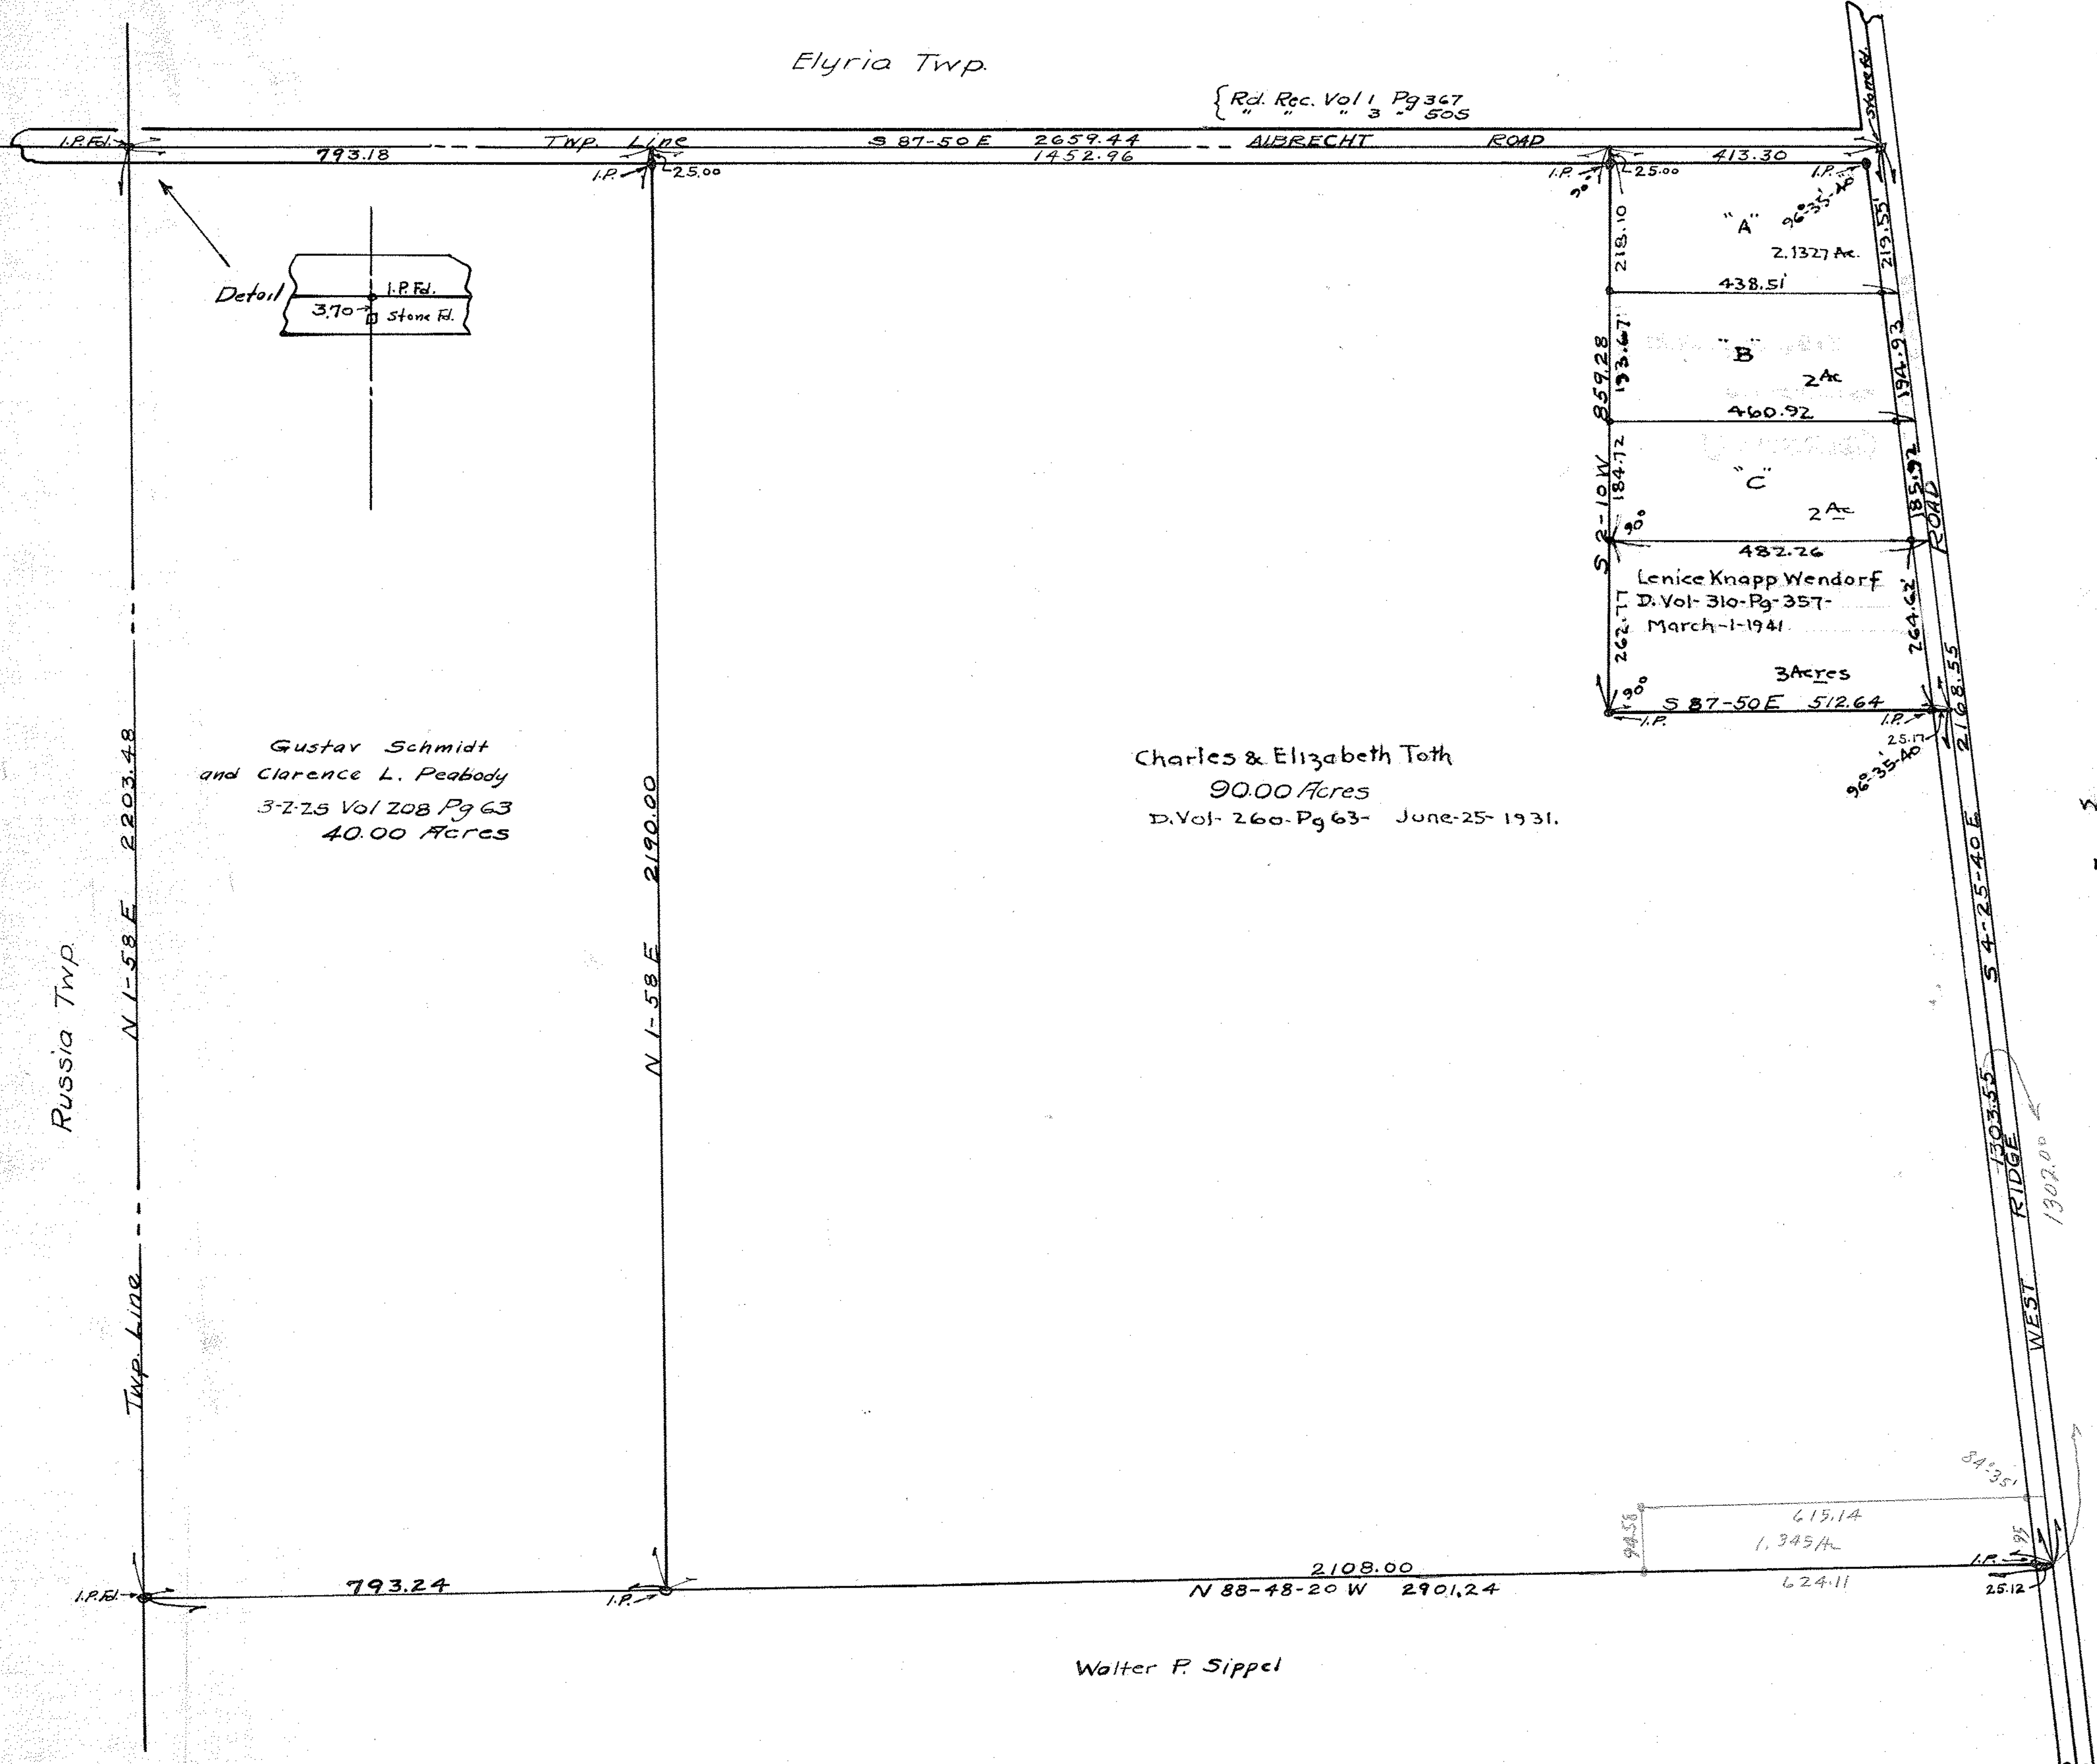

Elyria Twp

{ Rd. Rec. Vol 1 Pg 367
" 3 " 505

Gustav Schmidt
and Clarence L. Peabody
3-2-25 Vol 208 Pg 63
40.00 Acres

Charles & Elizabeth Toth
90.00 Acres
D. Vol- 260- Pg 63- June-25- 1931.

Lenice Knapp Wendorf
D. Vol- 310- Pg- 357-
March-1-1941.

Walter P. Sippel

N

**SURVEY FOR
Wm. BELL**

Section 1 Carlisle Twp.
Scale: - 1" = 200' August 1926
Warden and Laundon Eng'rs
Wendorf Parcel Staked - Nov. 29, 1941
J.W. Warden, Registered Surveyor.
Note: Staked parcels A-B-C- July 21-1948
for Dorothy May Bell.
J.W.W.

14-0517

PPN 10-00-001-101-004
Hrd
10-00-001-101-043
-008
MAP PG 10-00-001-13

14-217