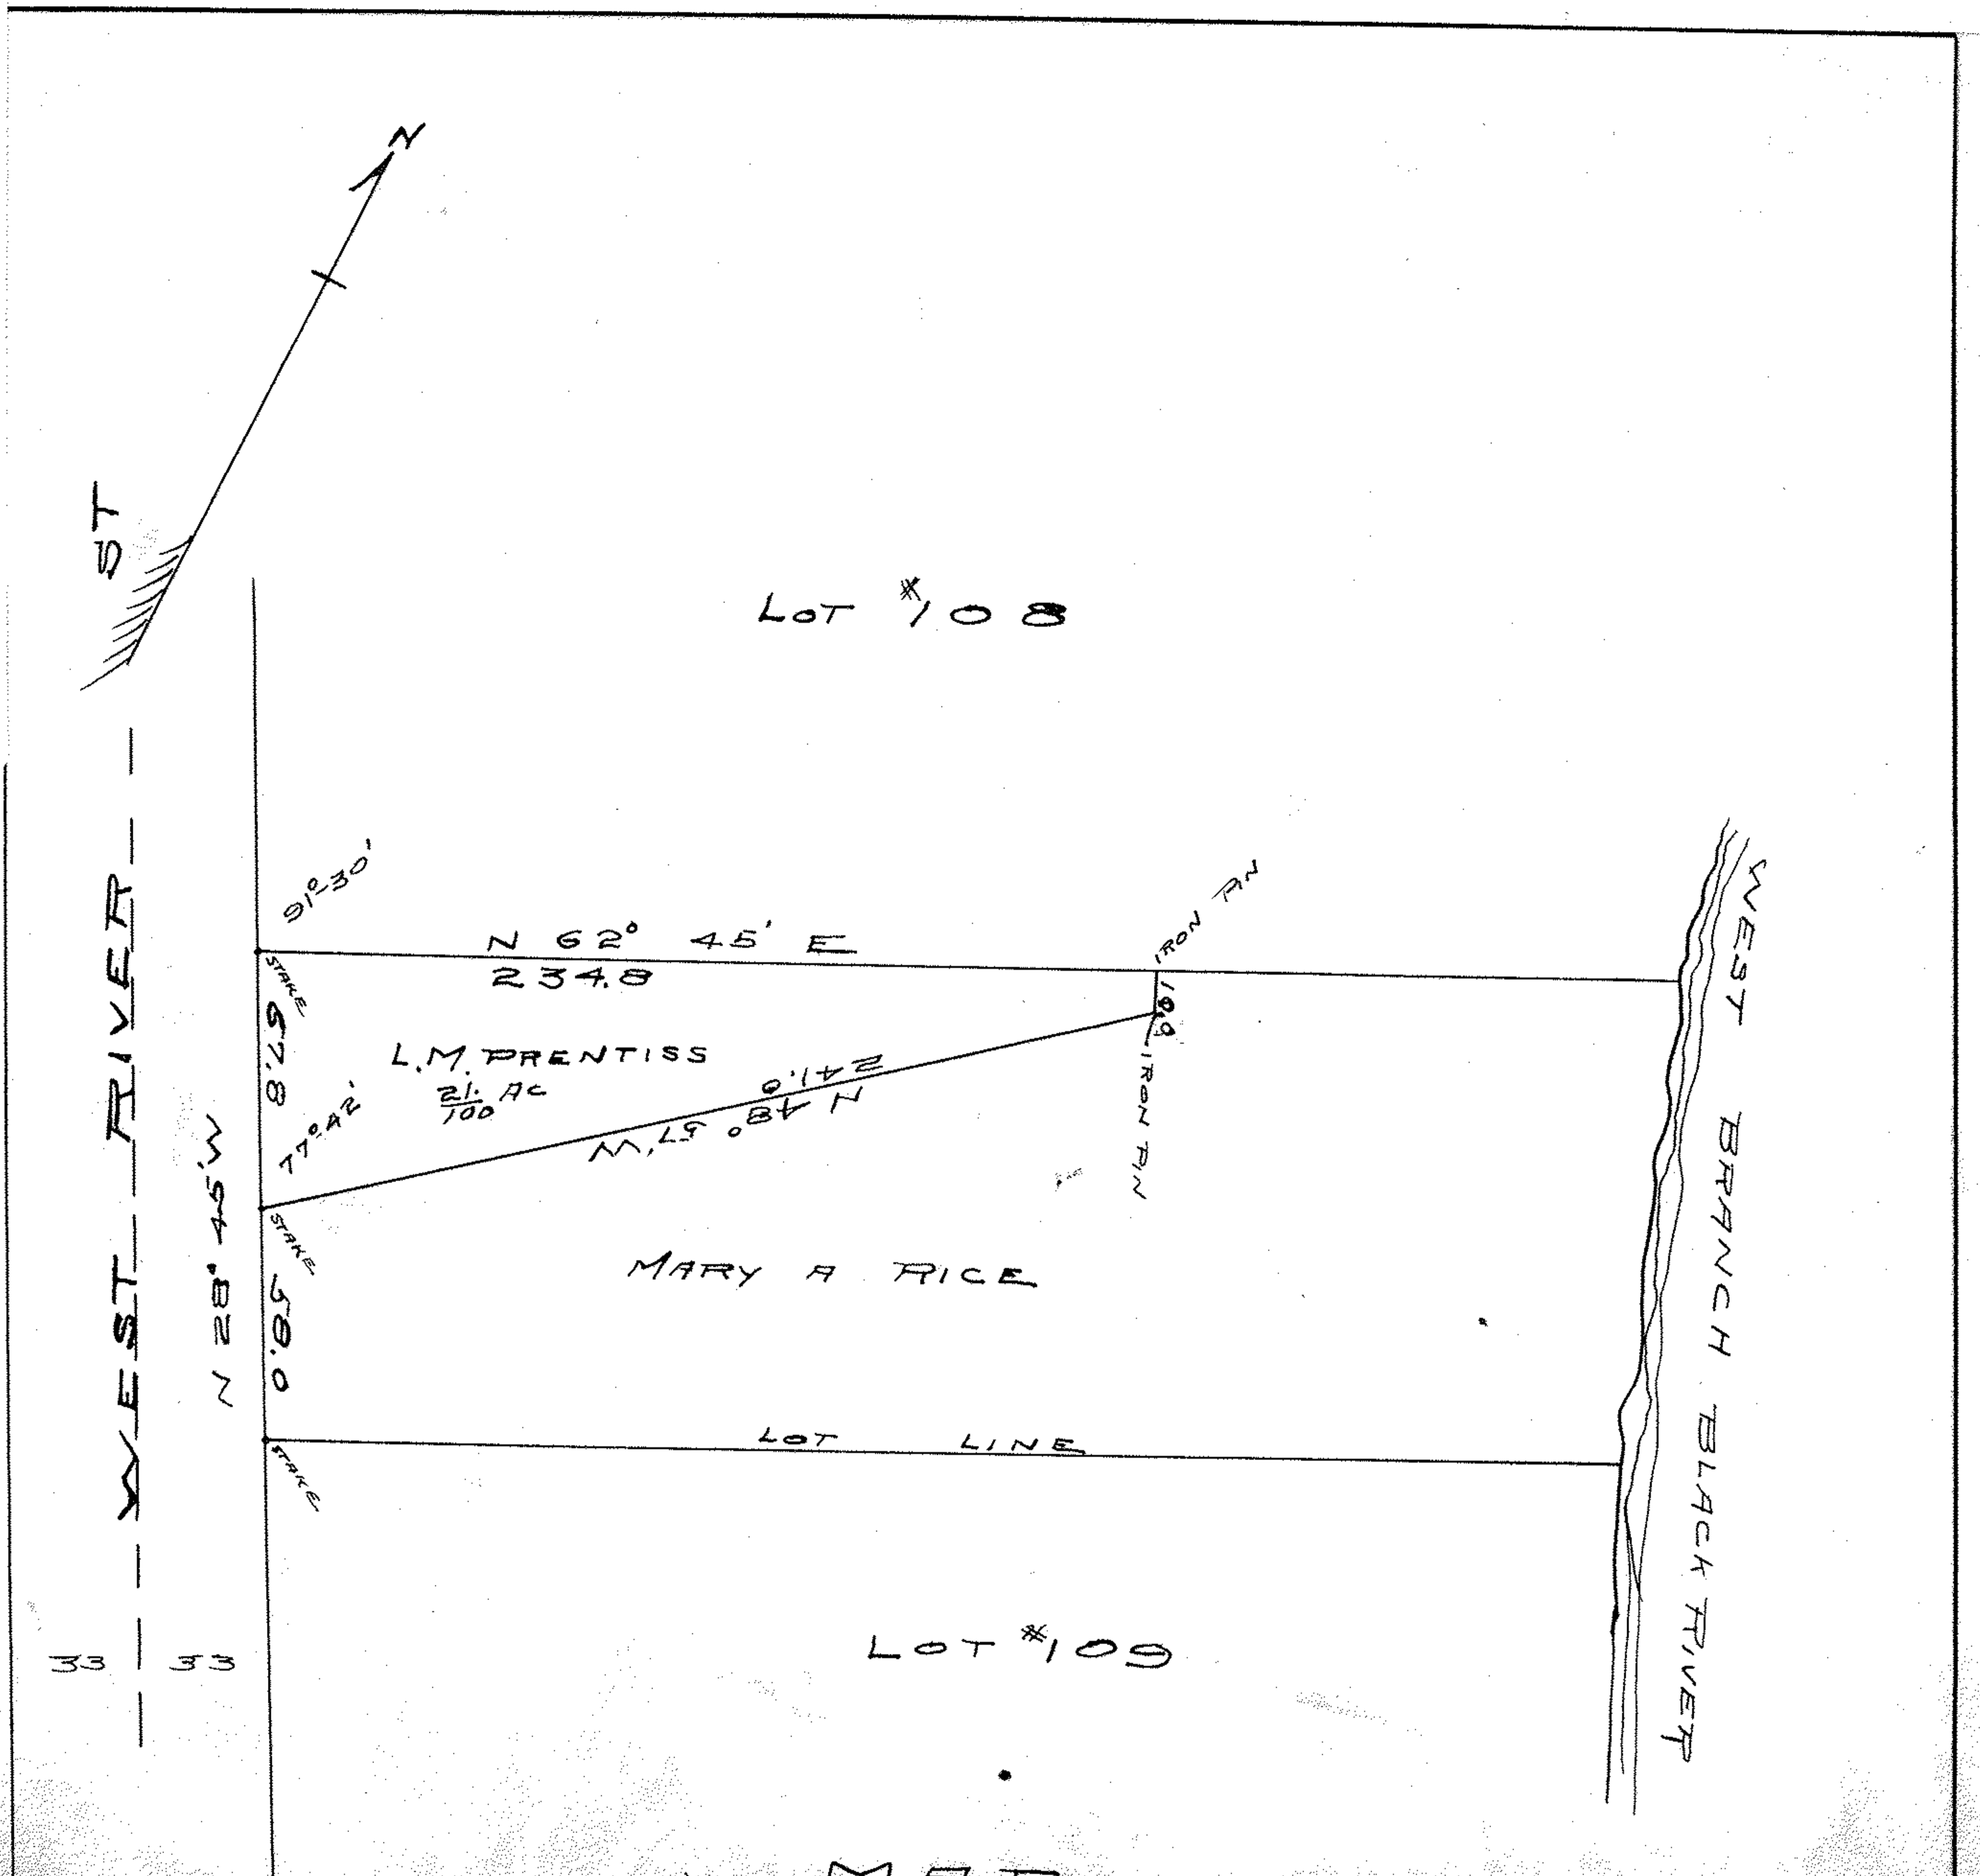

PPN 06-24-103-000-777

MAP PG 6-99

33 33

MAP  
-OFF-

A SURVEY FOR L.M. PRENTISS

LOT #108 WEST OF WEST BRANCH  
ON WEST RIVER STREET.  
ELYRIA LOHRAIN CO OHIO

SCALE 1" = 50'  
JULY 1912

FC Randall  
SURVEYOR

700349 A