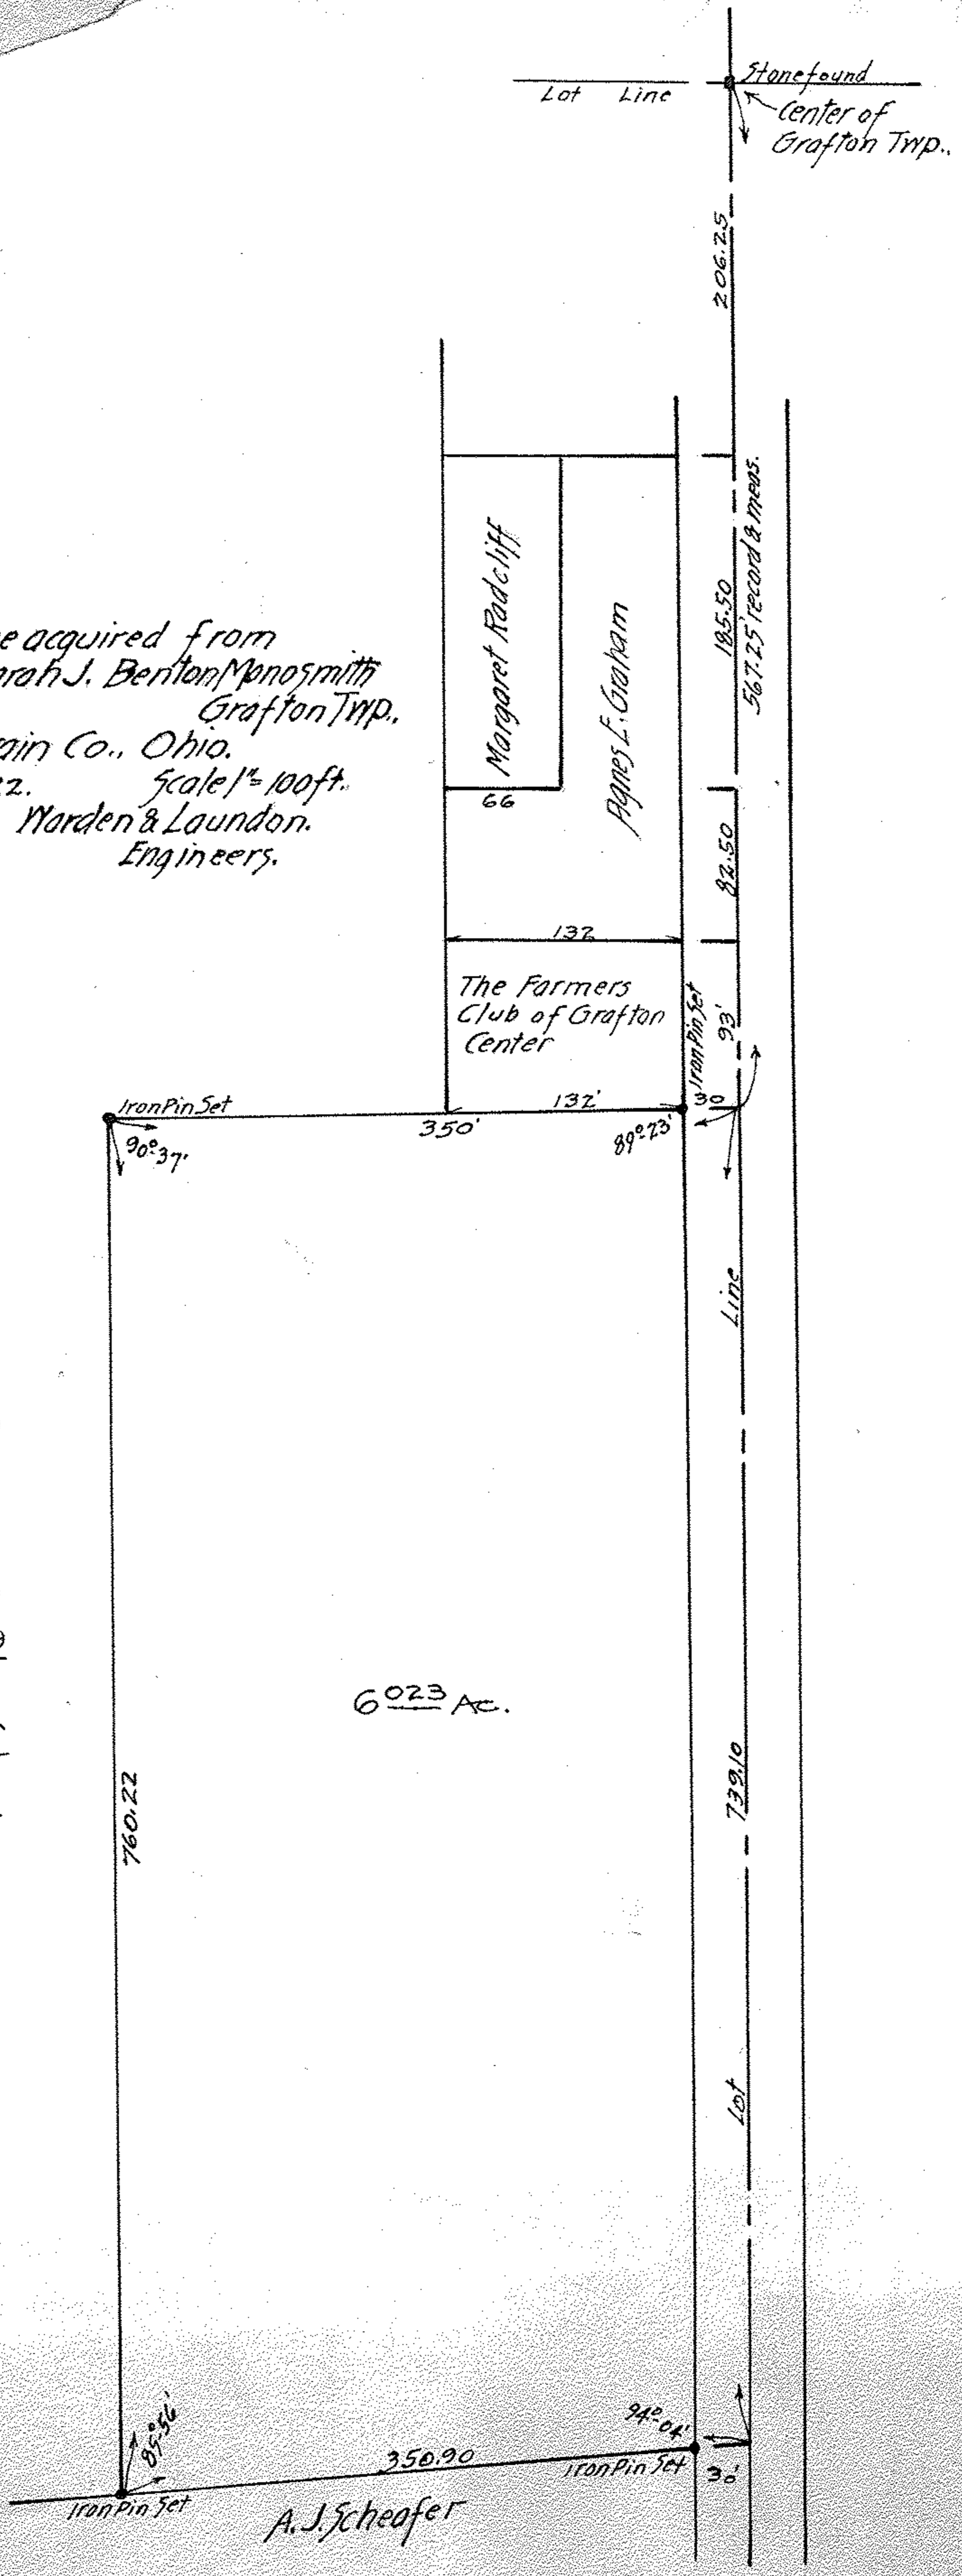

PPN 16-00-056-000-008

MAP Pg 16-00-056-B

Land to be acquired from
Estate of Sarah J. Benton, Monosmith
Lot 56. Grafton Twp.,
Lorain Co., Ohio.
Aug 10, 1922. Scale 1" = 100ft.
Warden & Laundon,
Engineers.