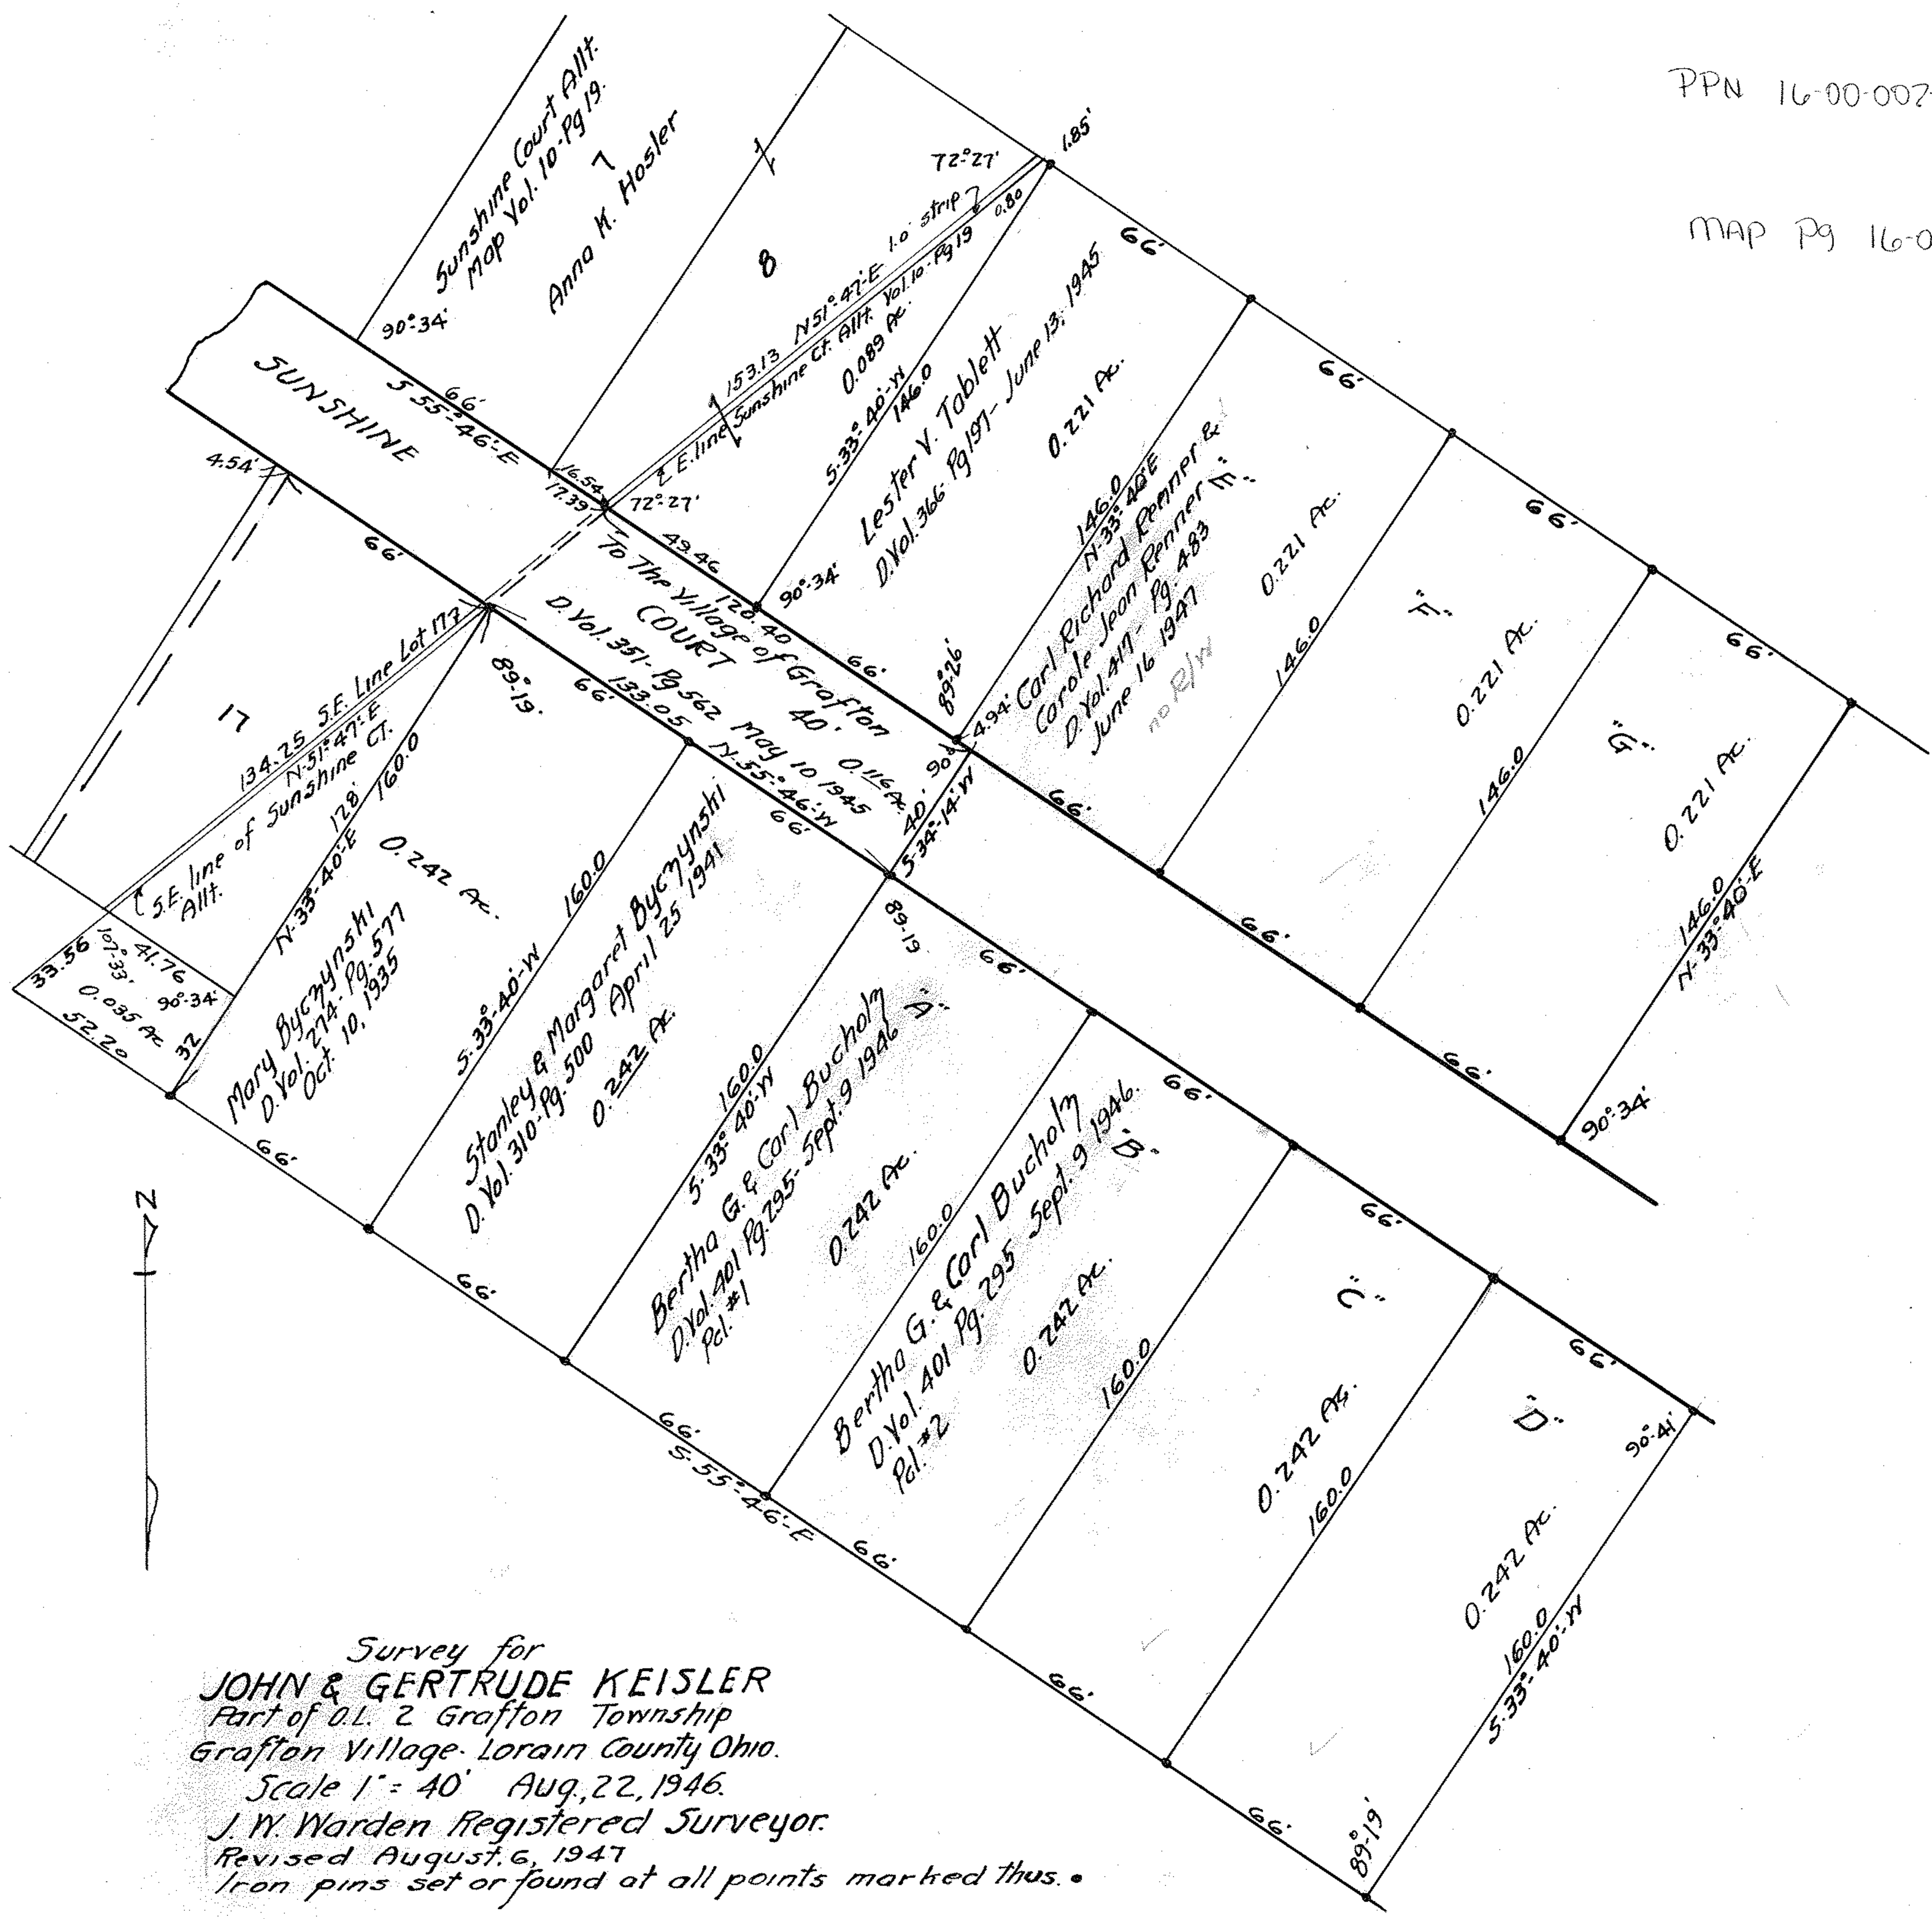

PPN 16-00-007-103-???

MAP Pg 16-00-001-C

Survey for
JOHN & GERTRUDE KEISLER
 Part of O.L. 2 Grafton Township
 Grafton Village, Lorain County Ohio.
 Scale 1" = 40' Aug. 22, 1946.
 J. W. Warden Registered Surveyor.
 Revised August 6, 1947
 Iron pins set or found at all points marked thus. •