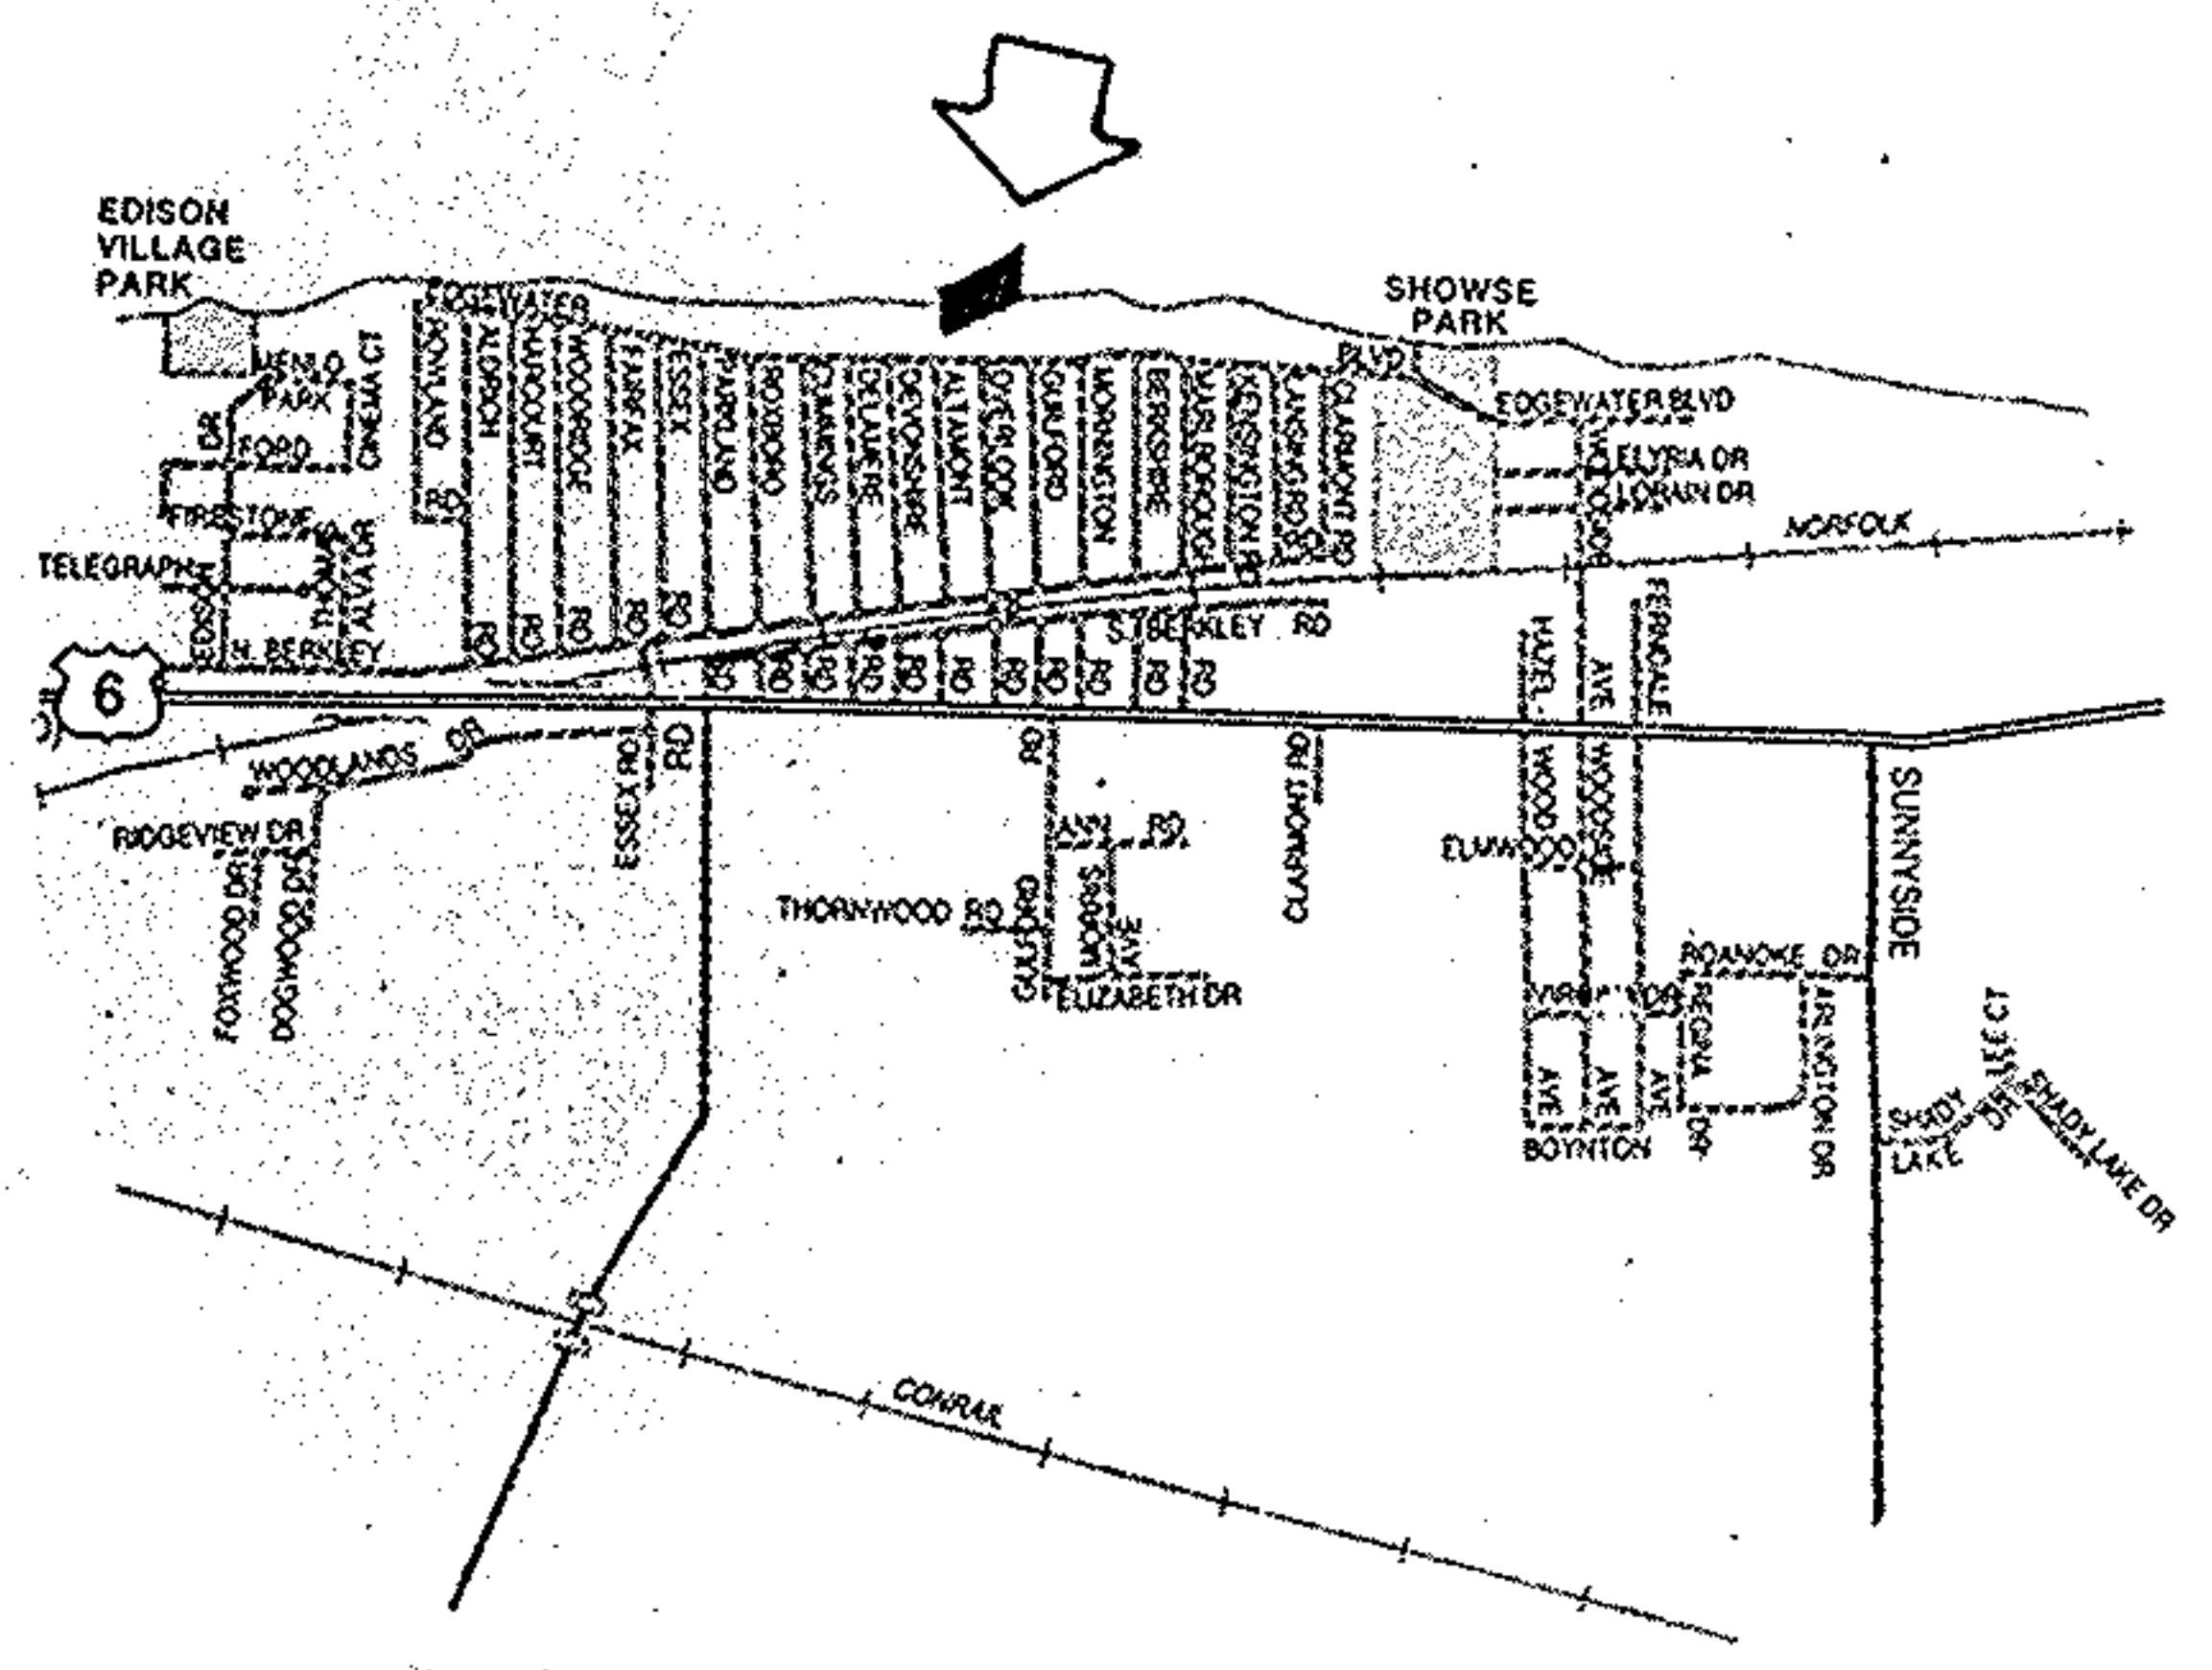

3 PARCELS ON LAKE ERIE  
 CITY OF VERMILION, OHIO  
 AUGUST, 2000 SCALE 1" = 40 FT.  
 M.G. HURA REGISTERED SURVEYOR

**SUBMERGED LAND LEASE**