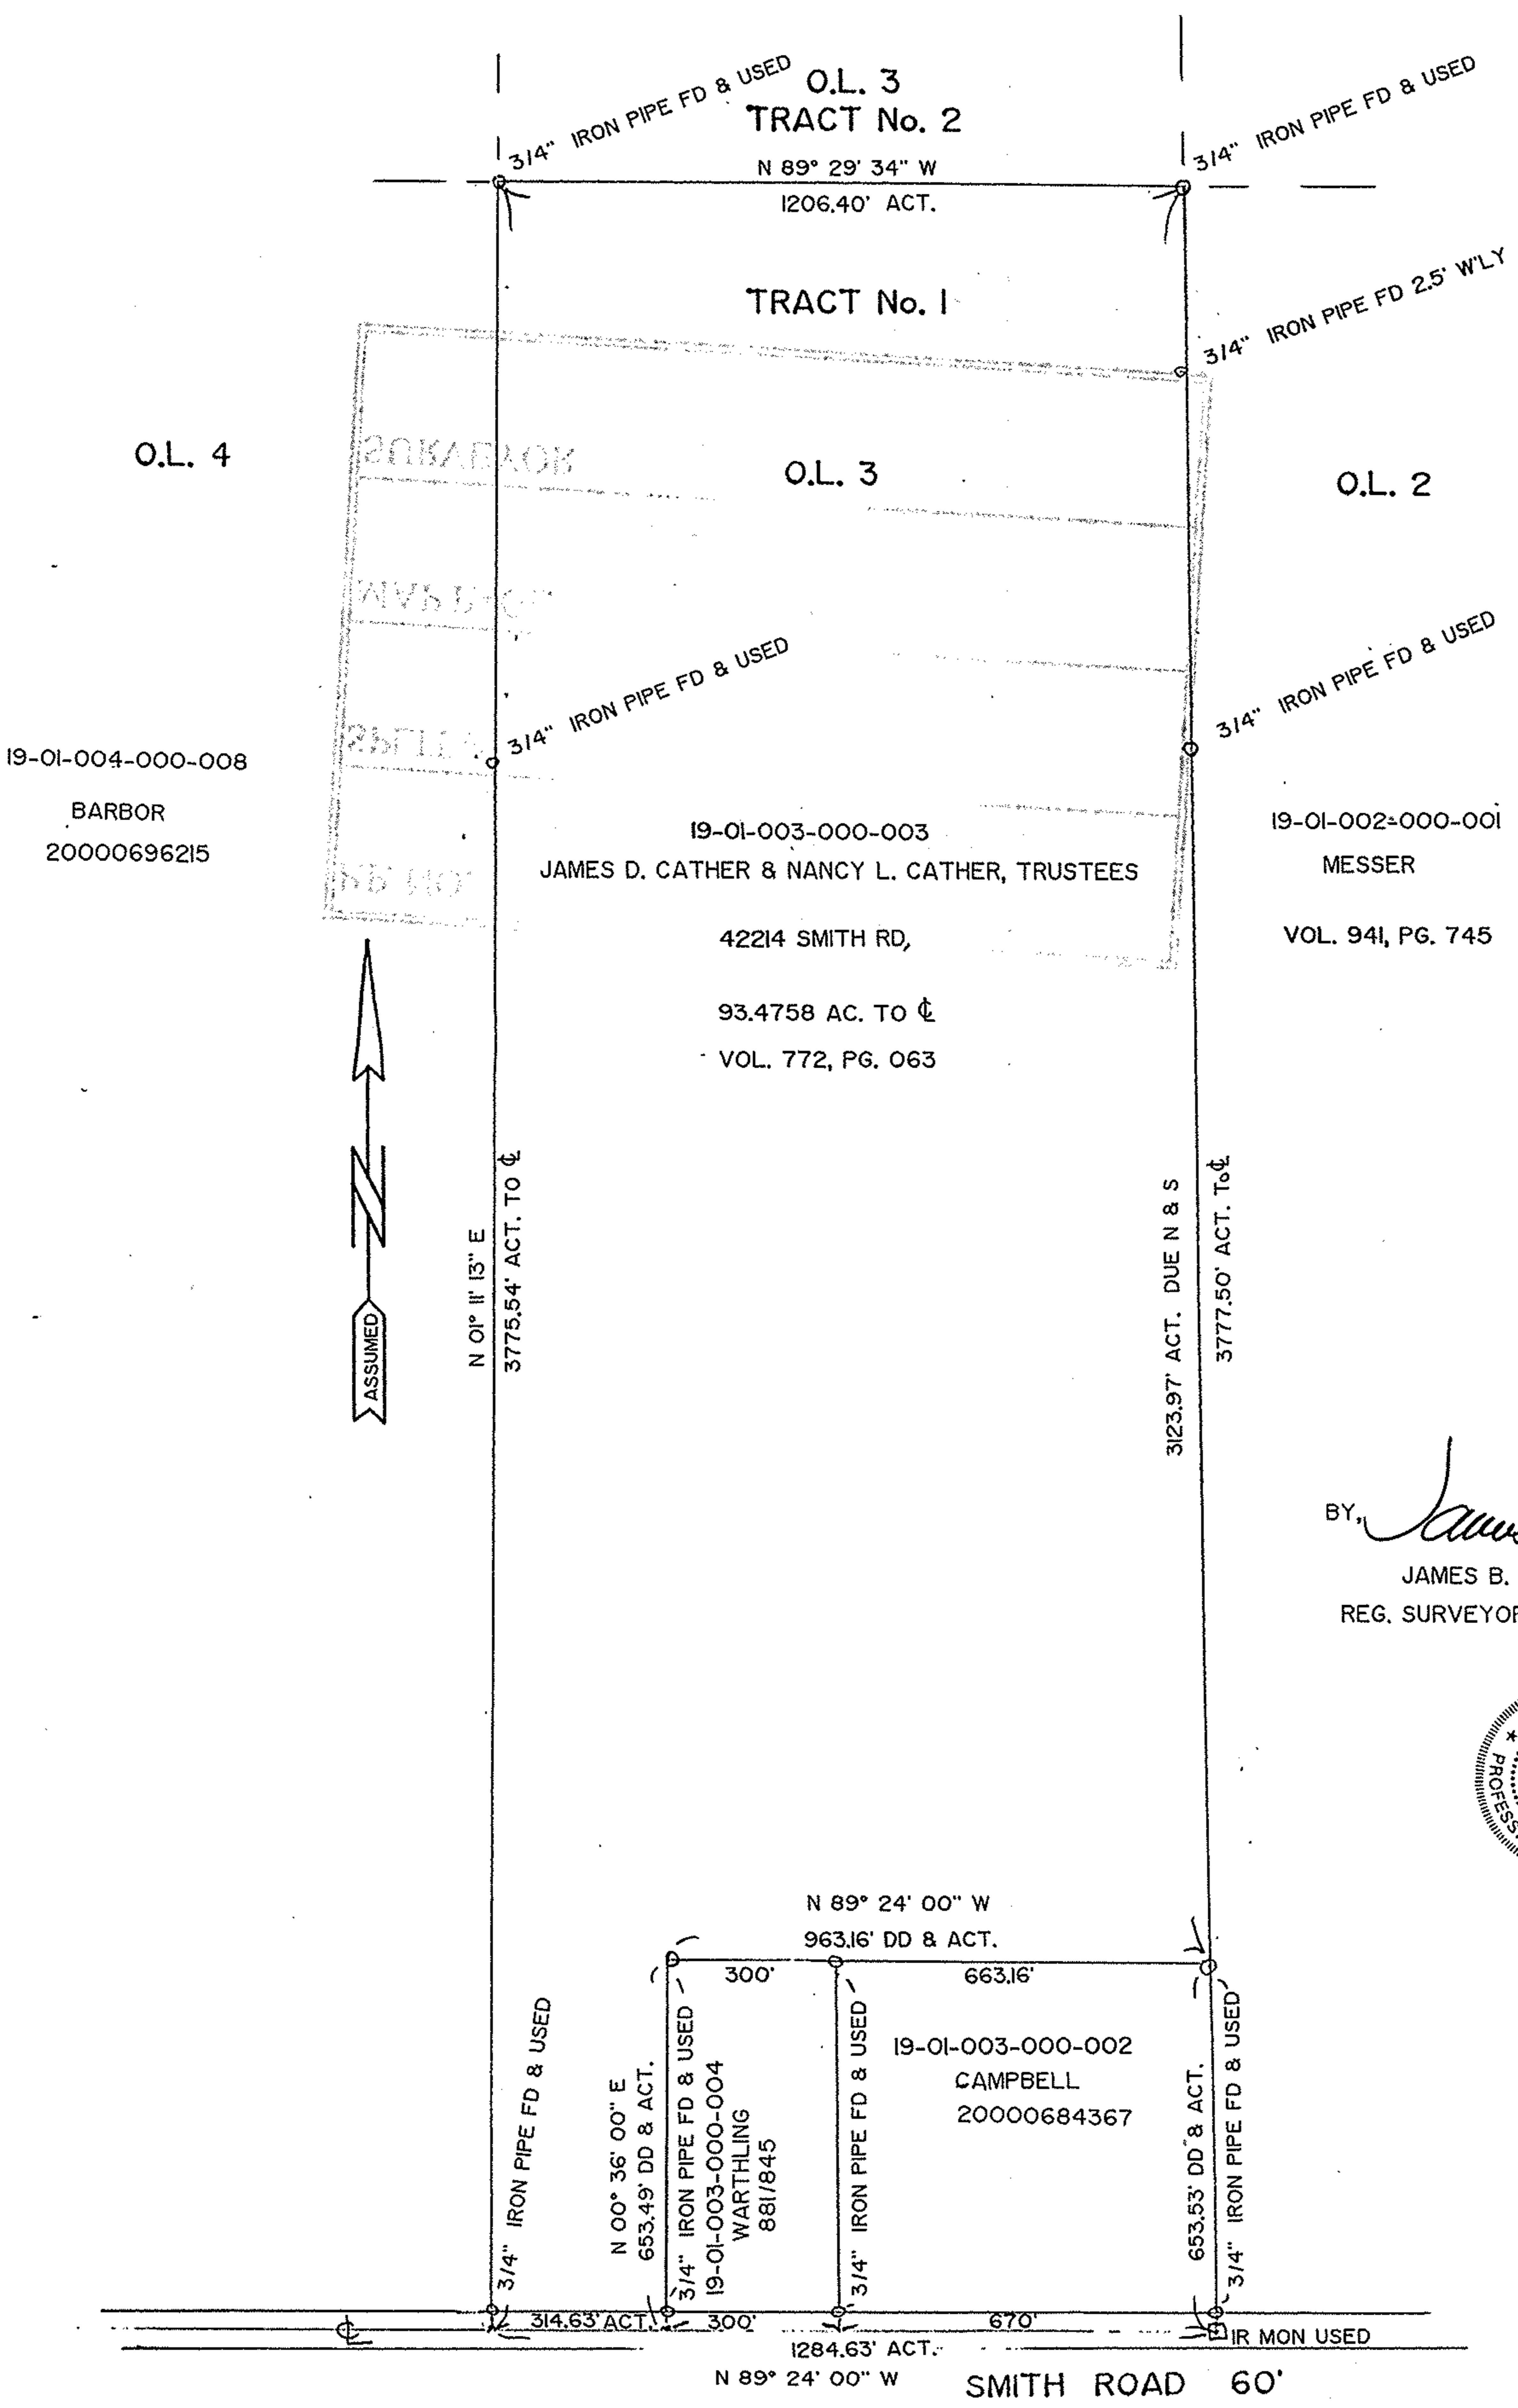

SURVEY FOR THE CATHER LIVING TRUST
 PART OF ORIG. PENFIELD TWP. LOT 3 IN TRACT No. 1
 PENFIELD TWP., LORAIN COUNTY, OHIO
 SCALE 1" = 300' DECEMBER 10, 2006

19-01-004-000-008
 BARBOR
 20000696215

19-01-002-000-001
 MESSER
 VOL. 941, PG. 745

BY, *James B. Root*
 JAMES B. ROOT
 REG. SURVEYOR No. 5045