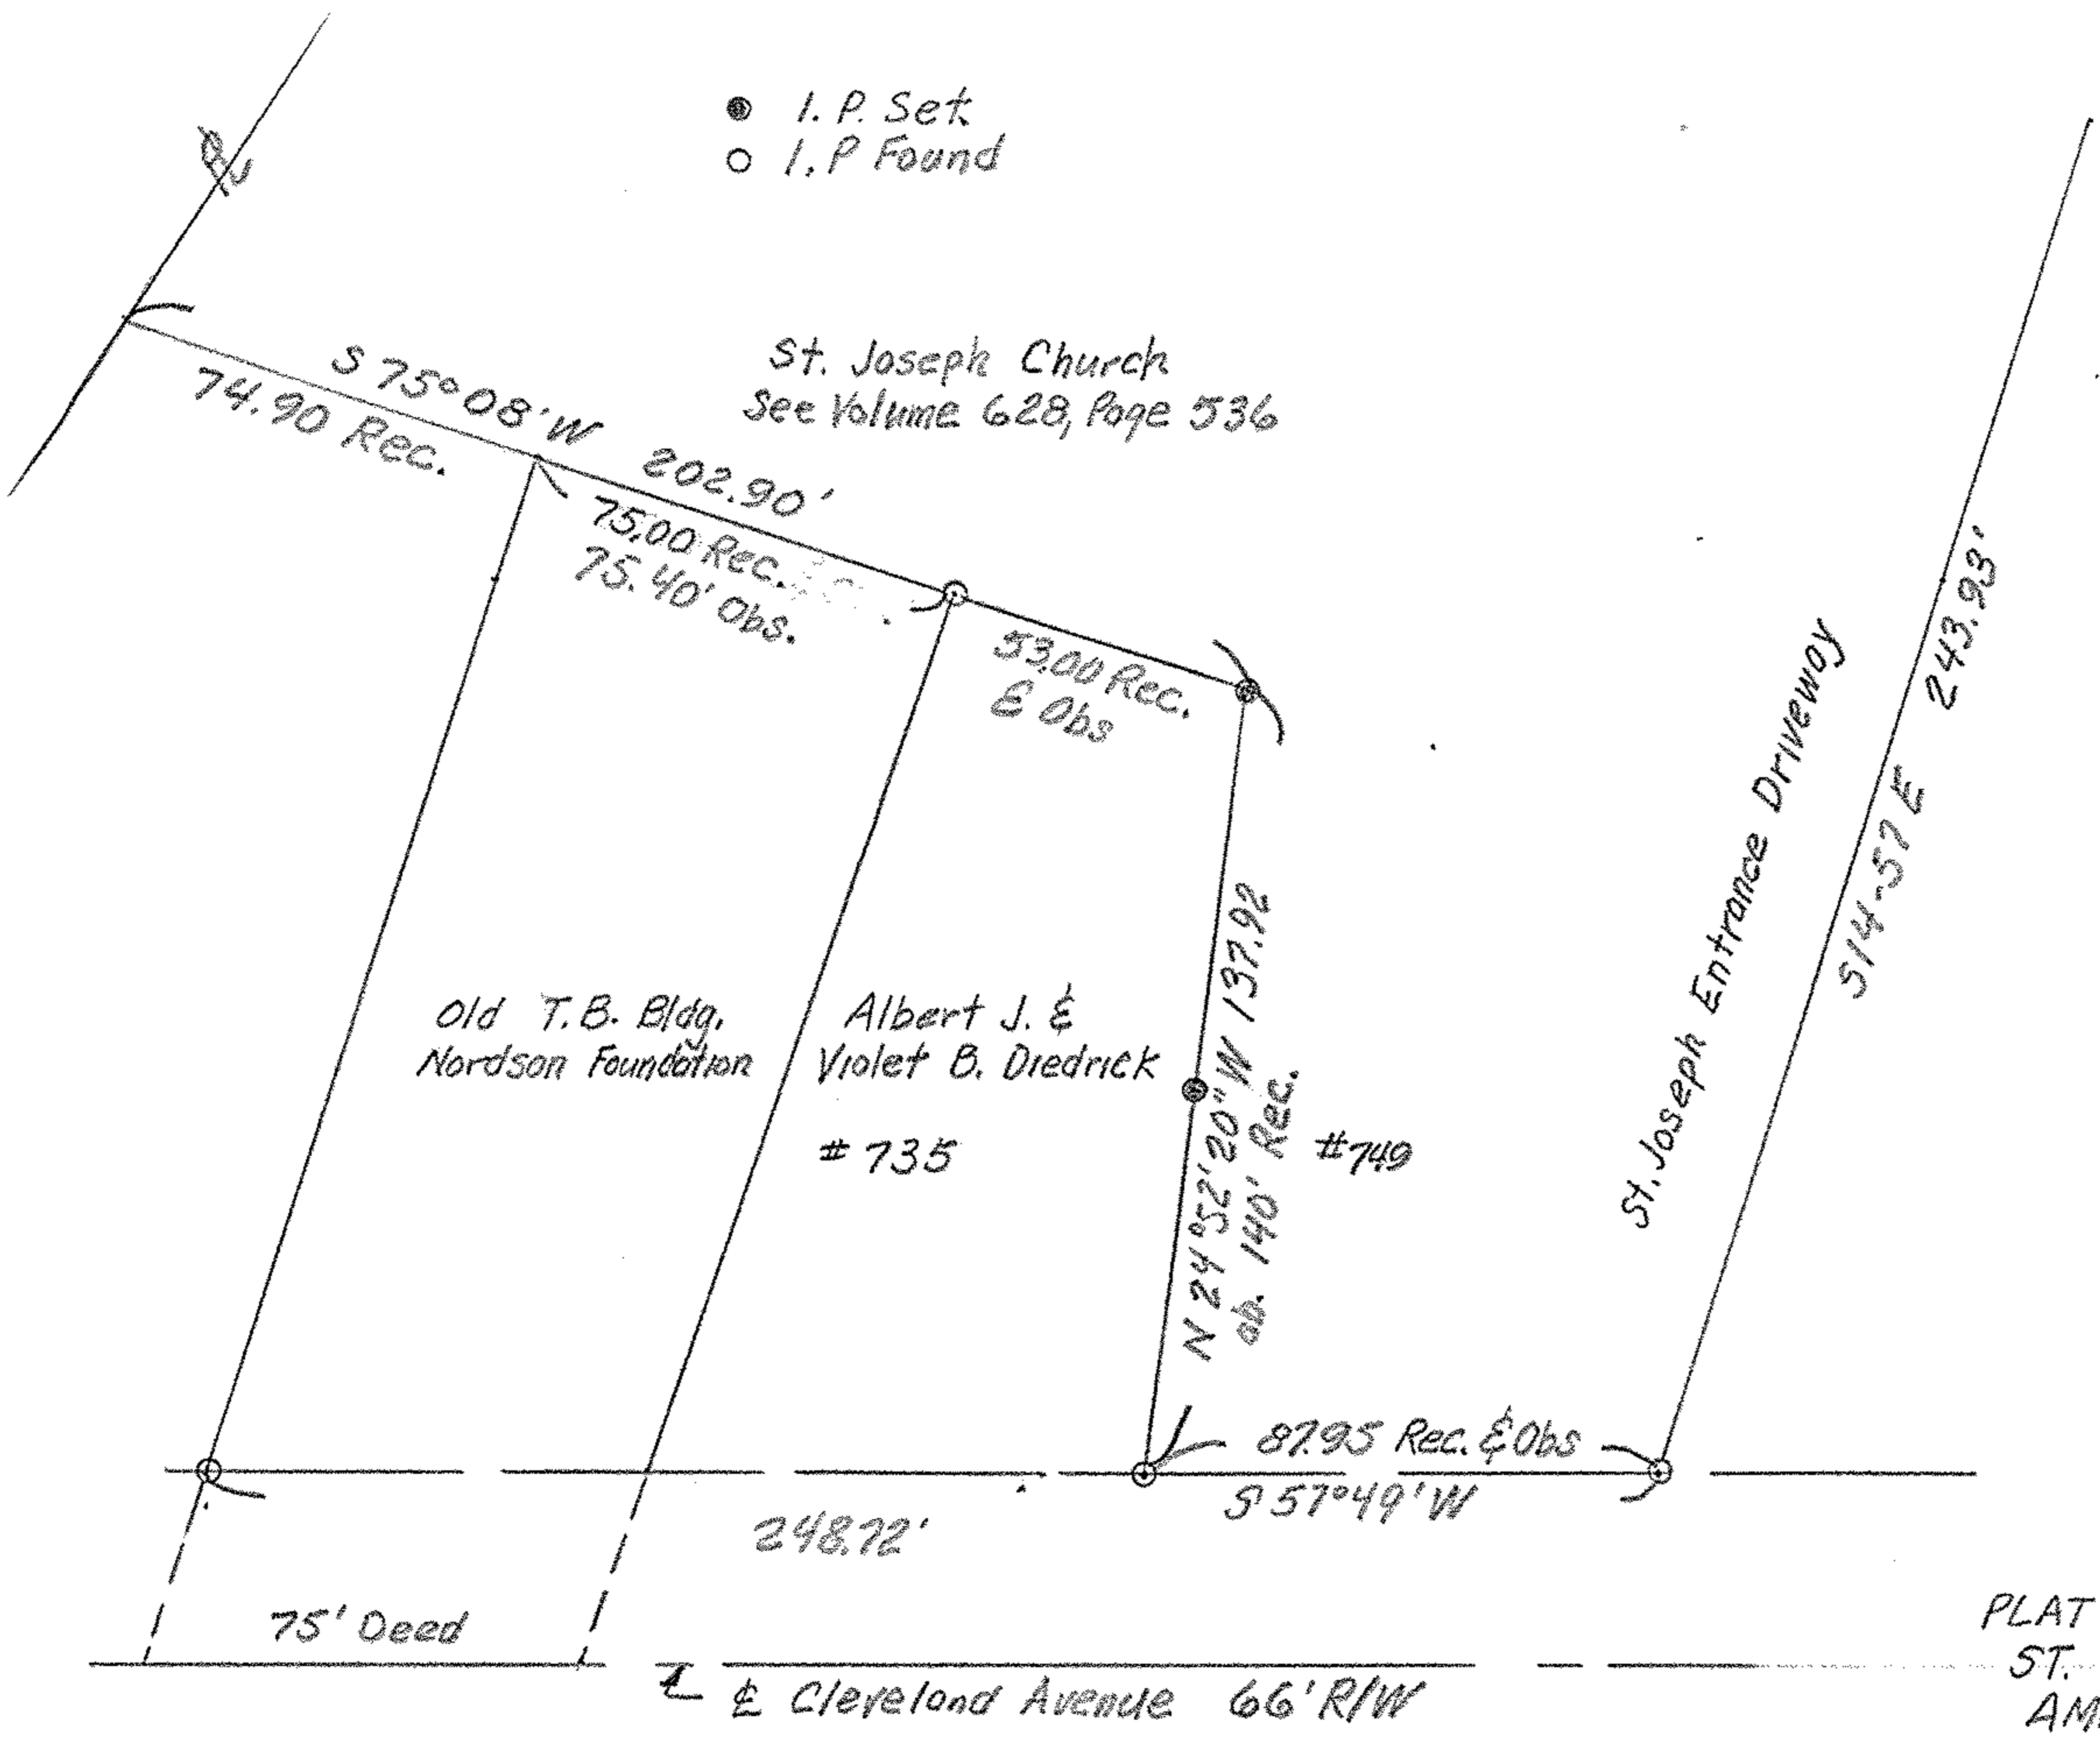

- I. P. Set
- I. P. Found

PLAT OF SURVEY FOR
ST. JOSEPH CHURCH
AMHERST, OHIO

MCGLINCHY & ASSOCIATES
AMHERST OH. Oct. 1989