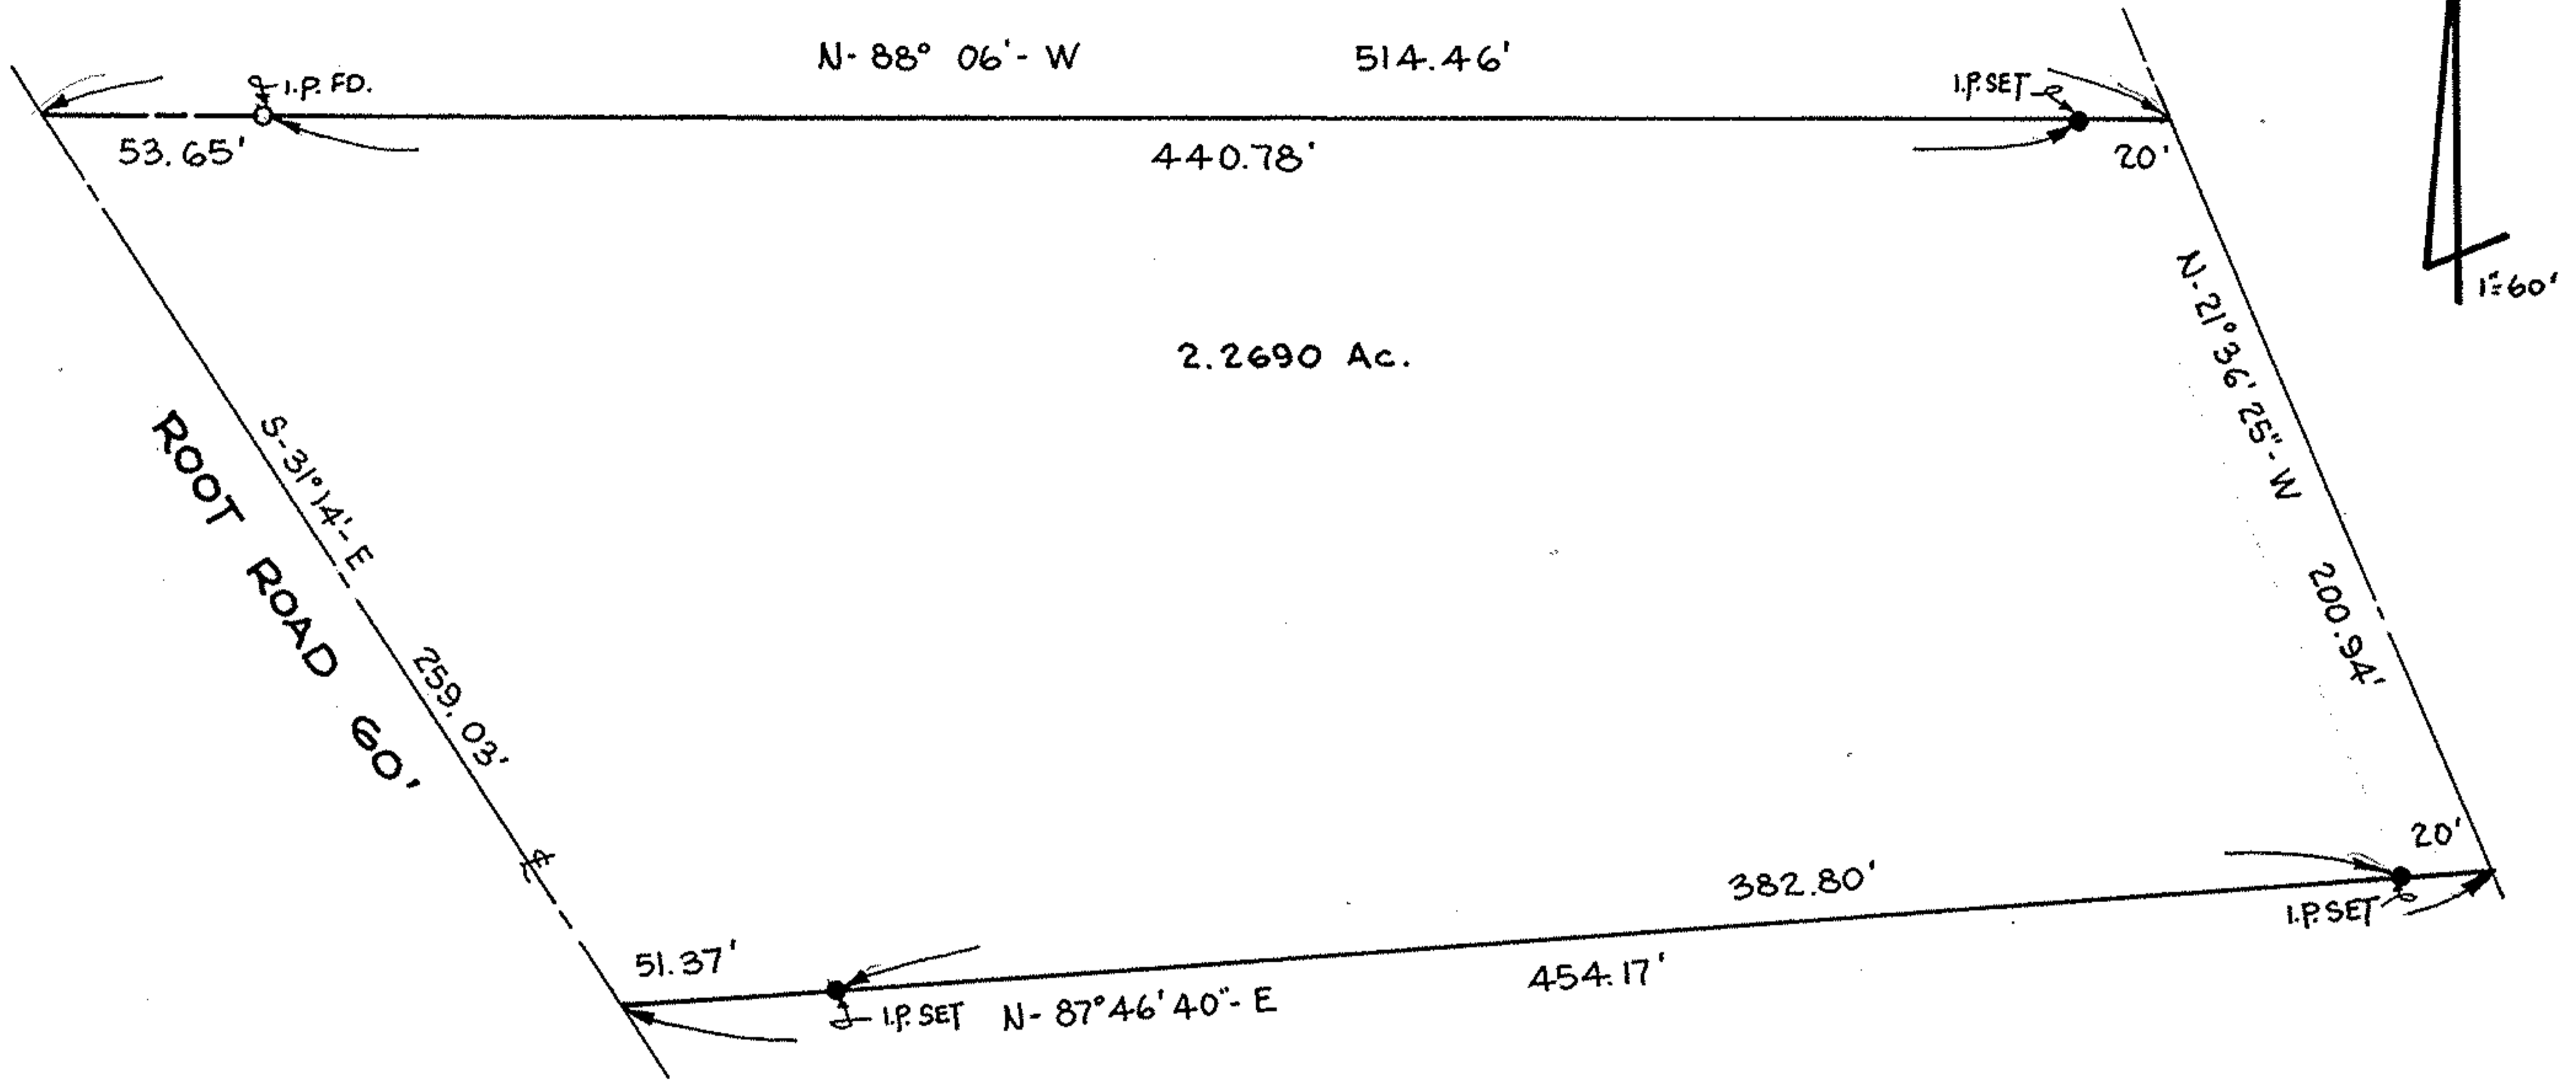

GEORGE IVO FENN
VOL. 273 PG. 374

PARCEL SPLIT FROM
P.P.# 07-00-015-110-010 2.2690 Ac.
of ORIG. RIDGEVILLE TWP. LOT # 15
NOW in CITY of NORTH RIDGEVILLE, OHIO

MAP of SURVEY for:
RUBY DRAUDT
7887 ROOT ROAD
NORTH RIDGEVILLE, OHIO