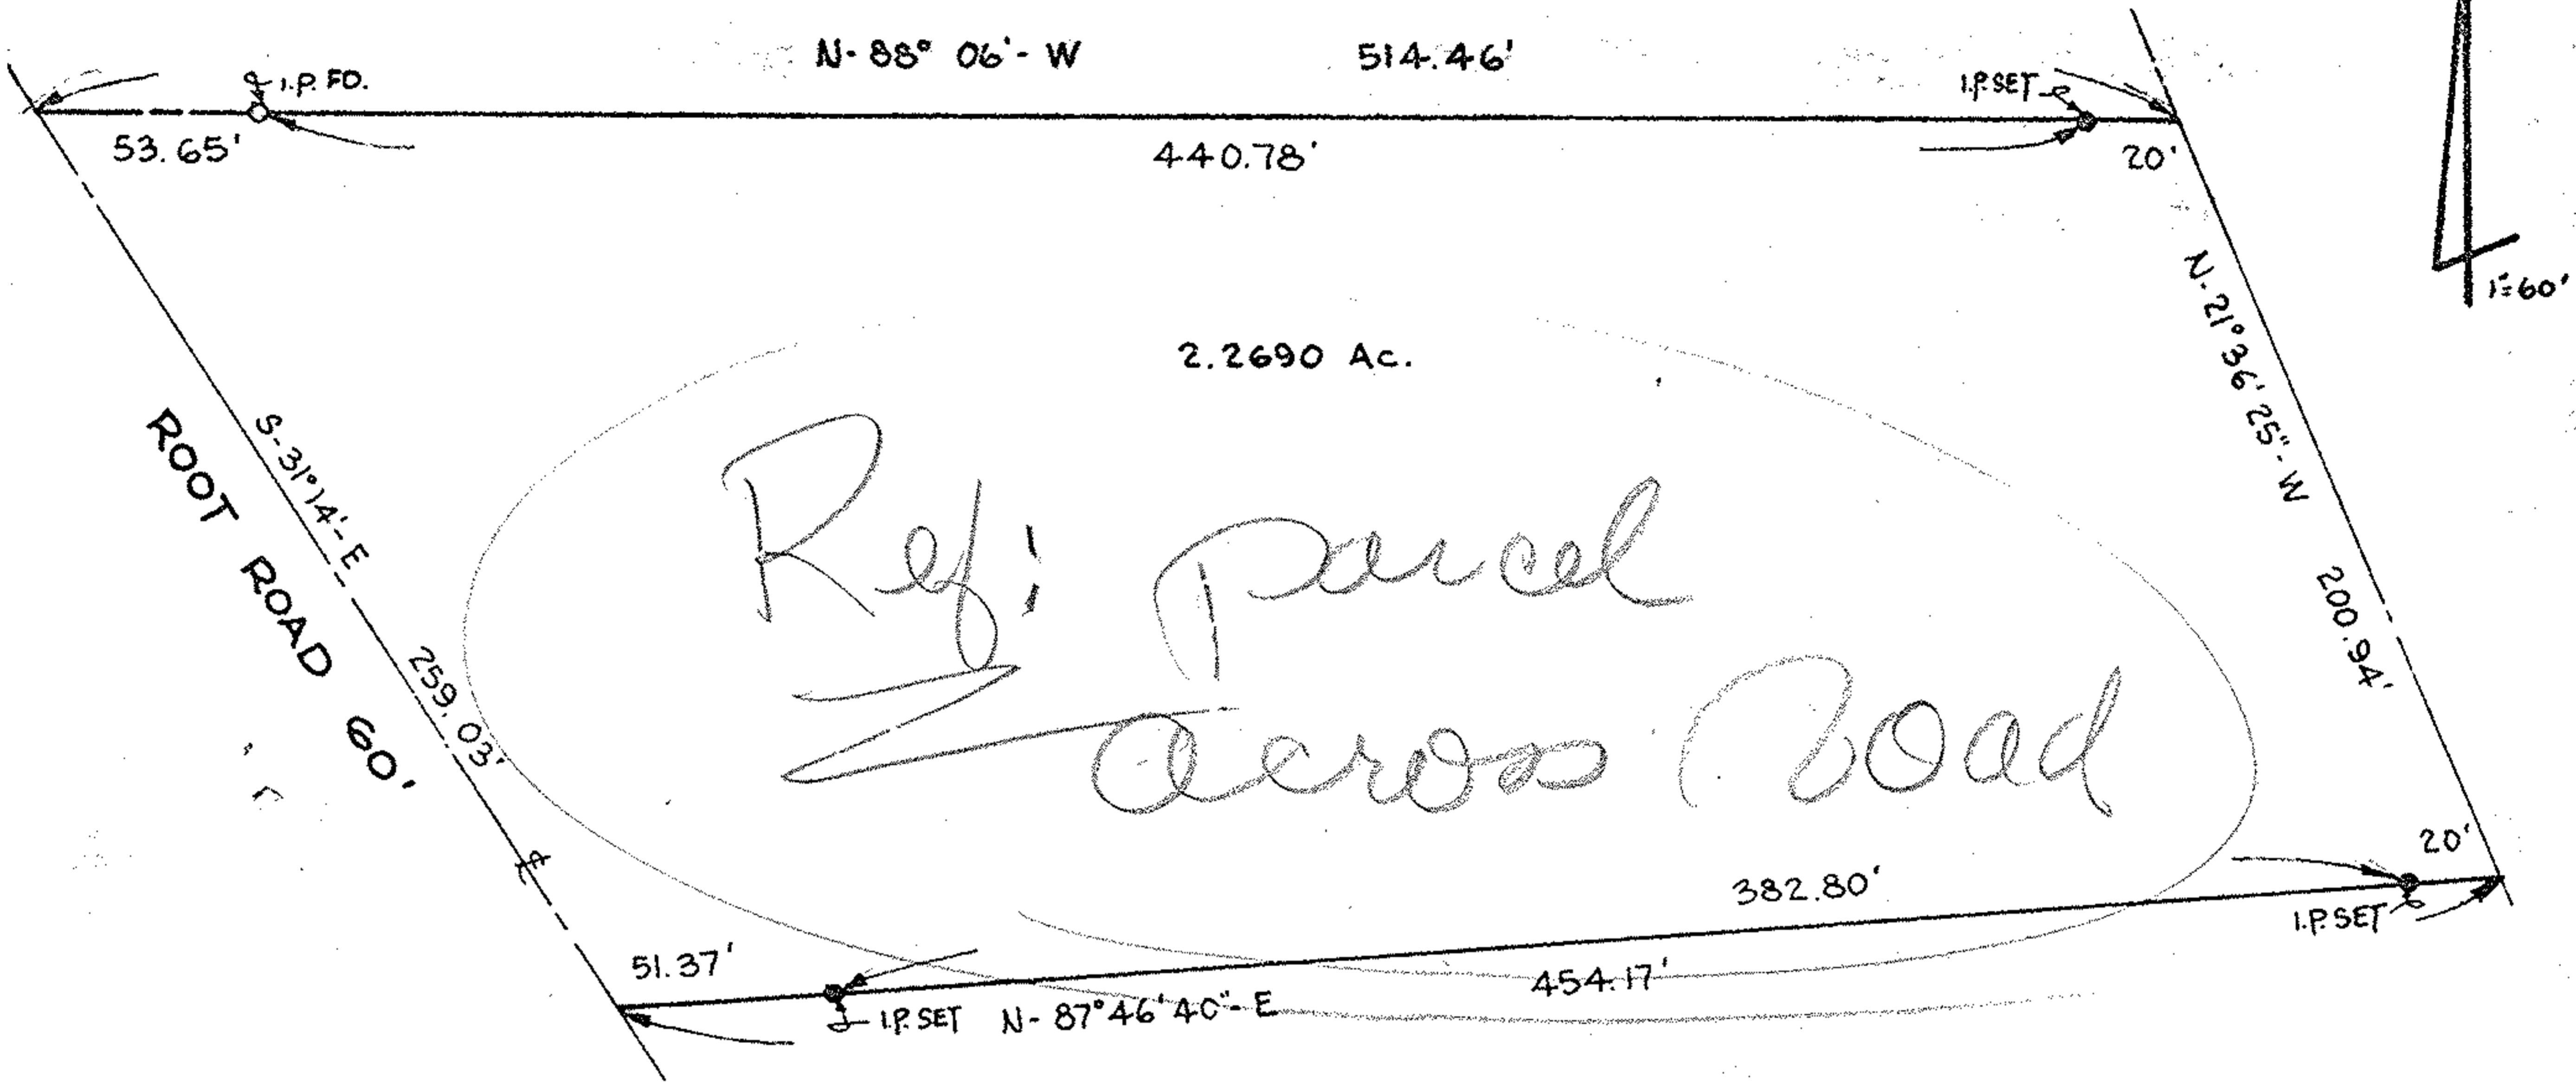

GEORGE IVO FENN  
VOL. 273 PG. 374

PARCEL SPLIT FROM  
P.P.# 07-00-015-110-010 . 2.2690 Ac.  
of ORIG. RIDGEVILLE TWP. LOT # 15  
NOW in CITY of NORTH RIDGEVILLE, OHIO

MAP of SURVEY for:  
RUBY DRAUDT  
7887 ROOT ROAD  
NORTH RIDGEVILLE, OHIO