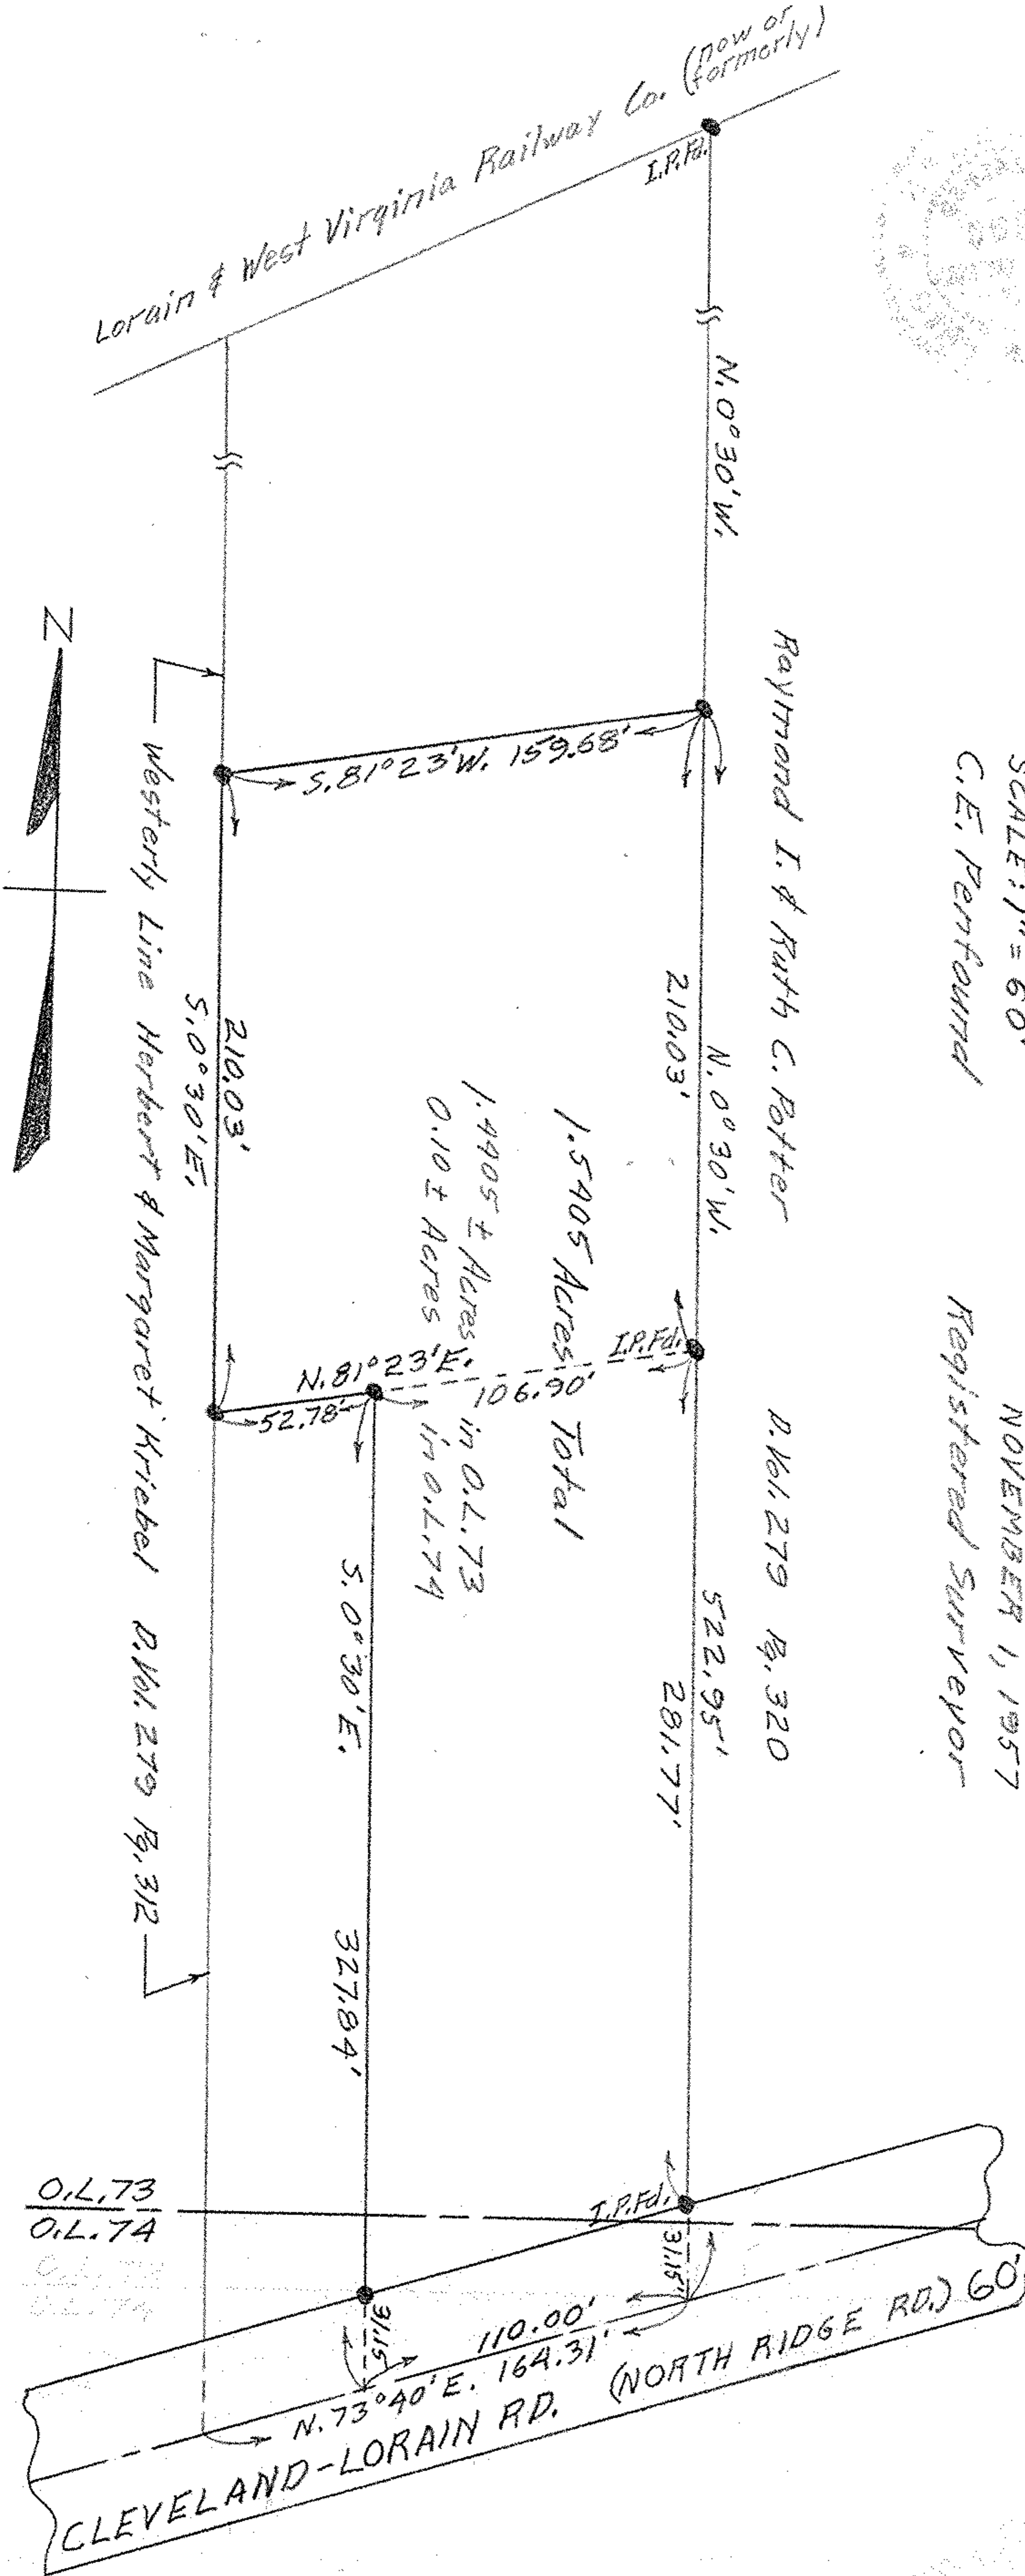

PLAT OF SURVEY FOR HERBERT & MARGARET KRIEBEL

ORIGINAL LOTS 73 & 74 SHEFFIELD TOWNSHIP
SHEFFIELD VILLAGE LORAIN COUNTY OHIO

SCALE: 1" = 60'
NOVEMBER 1, 1957
C.E. Perfound
Registered Surveyor

NOTE: Iron pins found
or set shown thus: ●