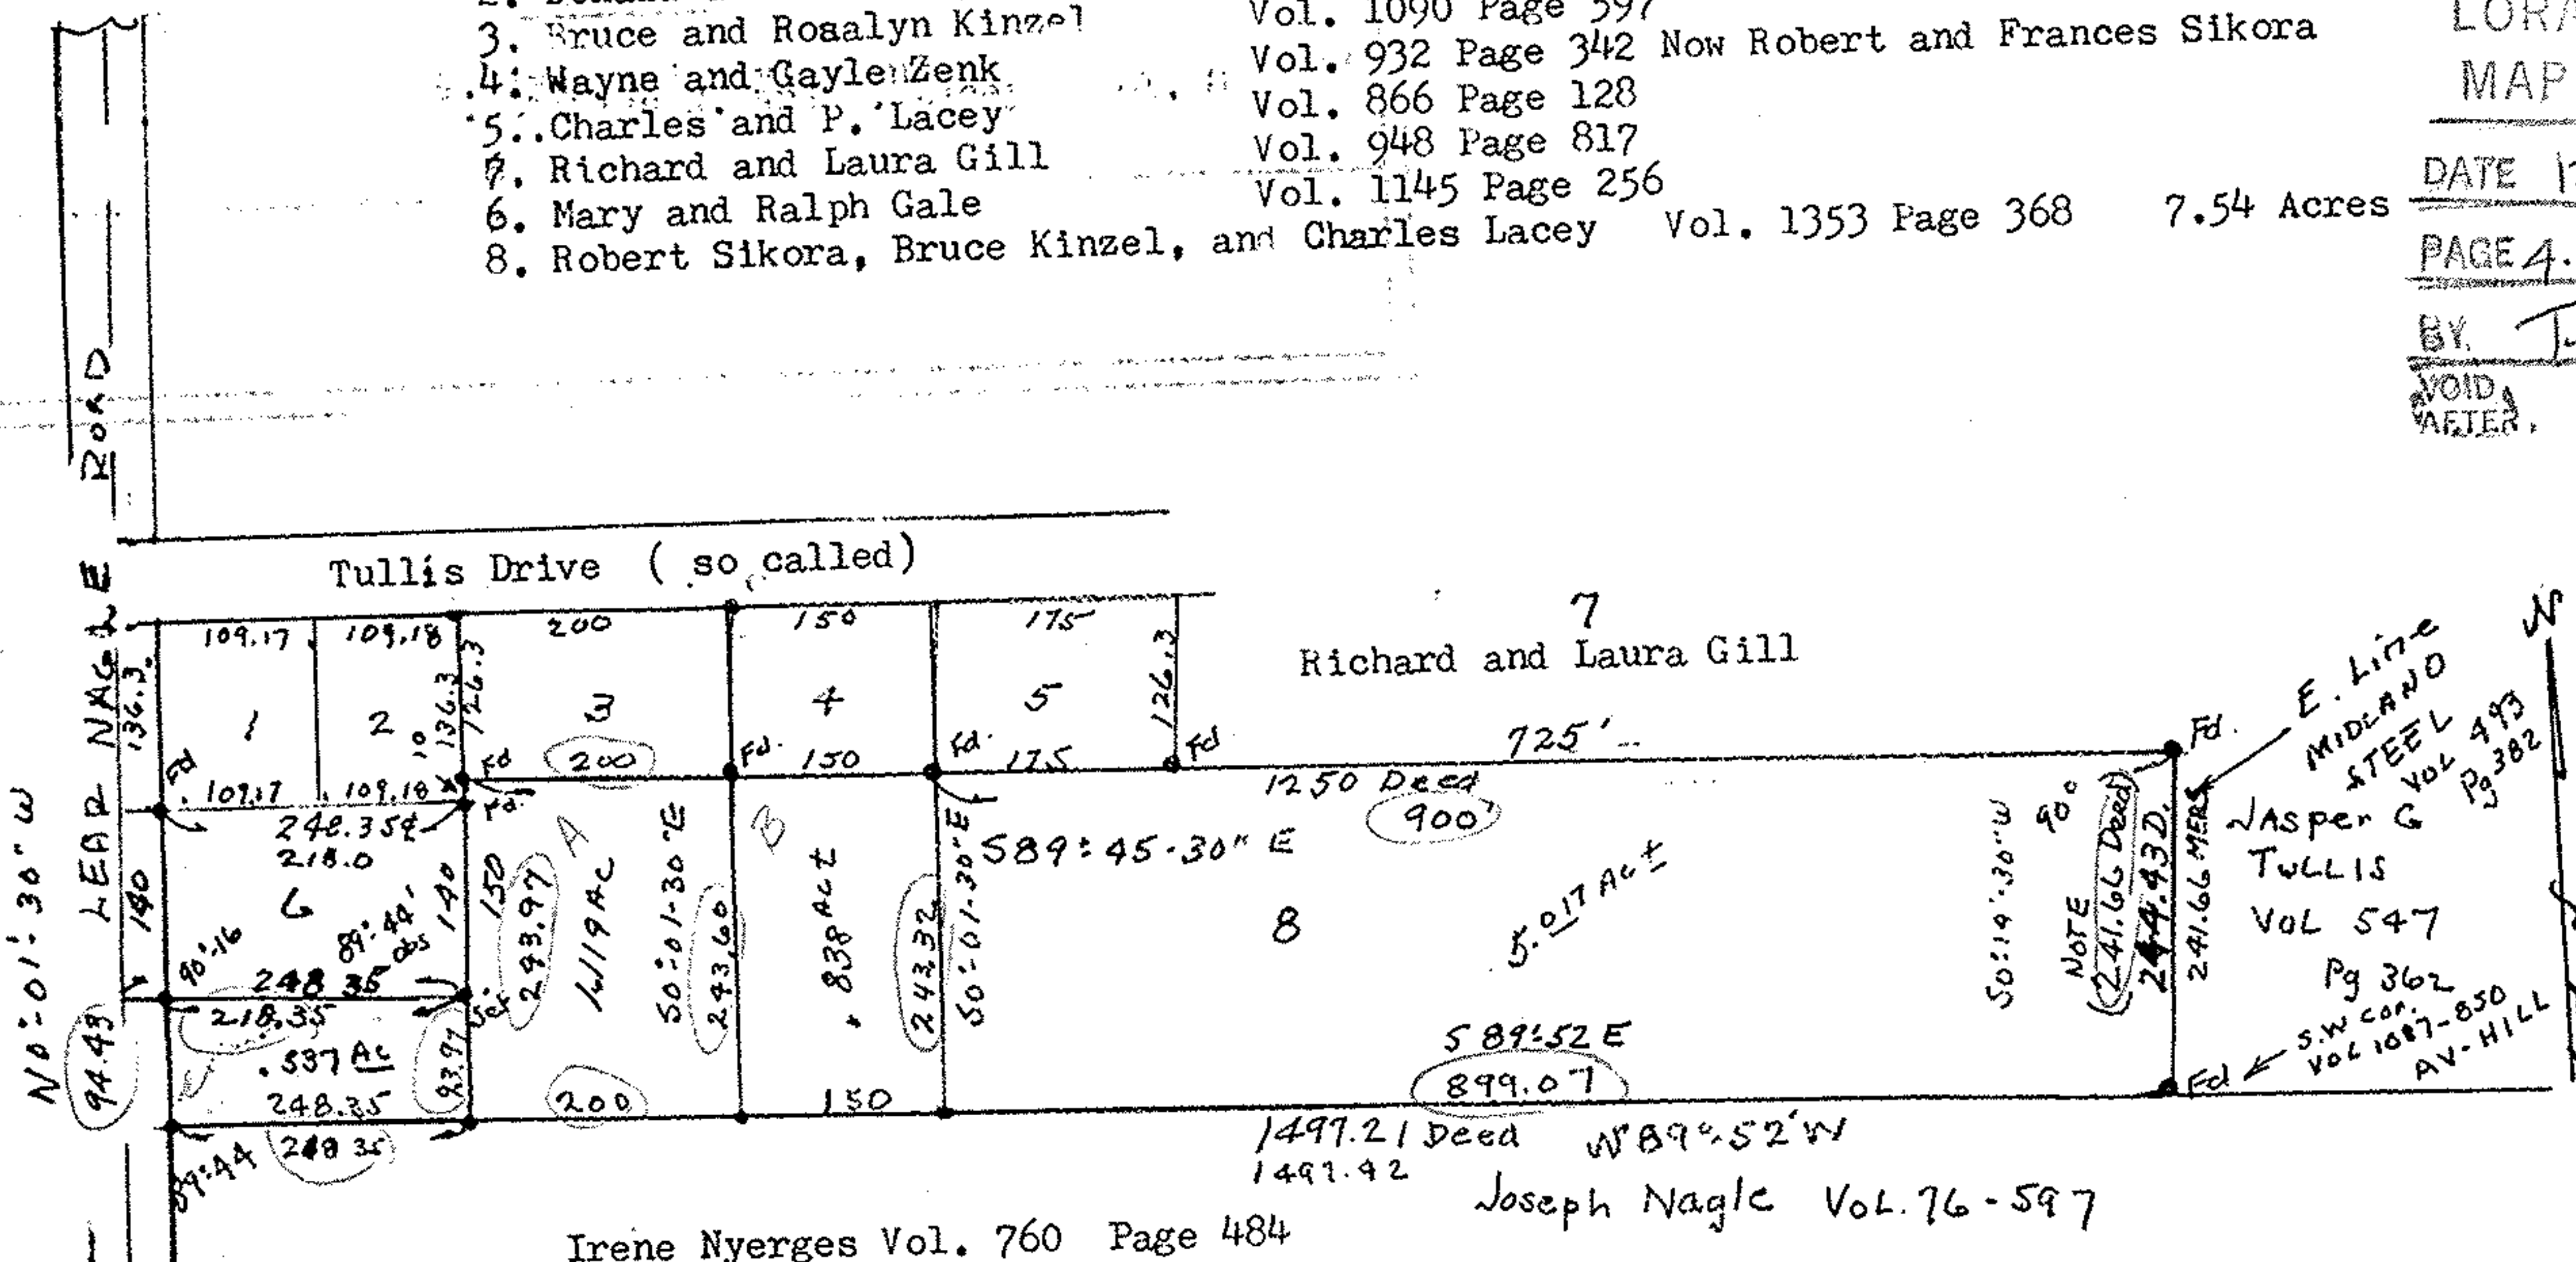

#16511
 APPROVED
 LORAIN CO.
 MAP DEPT.

1. Duane and Helen Mayo Vol. 1212 Page 375
2. Donald and Janet O' Neill Vol. 1219 Page 364
3. Bruce and Rosalyn Kinzel Vol. 1090 Page 597
4. Wayne and Gaylen Zenk Vol. 932 Page 342 Now Robert and Frances Sikora
5. Charles and P. Lacey Vol. 866 Page 128
7. Richard and Laura Gill Vol. 948 Page 817
6. Mary and Ralph Gale Vol. 1145 Page 256
8. Robert Sikora, Bruce Kinzel, and Charles Lacey Vol. 1353 Page 368 7.54 Acres

DATE 12-26-85
 PAGE 4-00-025-A
 BY J. McMain
 VOID
 METER

Note; For measurement of East line see deed Vol. 1087 Page 450 and Vol. 752 Page 507 Pins found are 241.66 feet

parcel # 04-00-024-000-112 thru 115