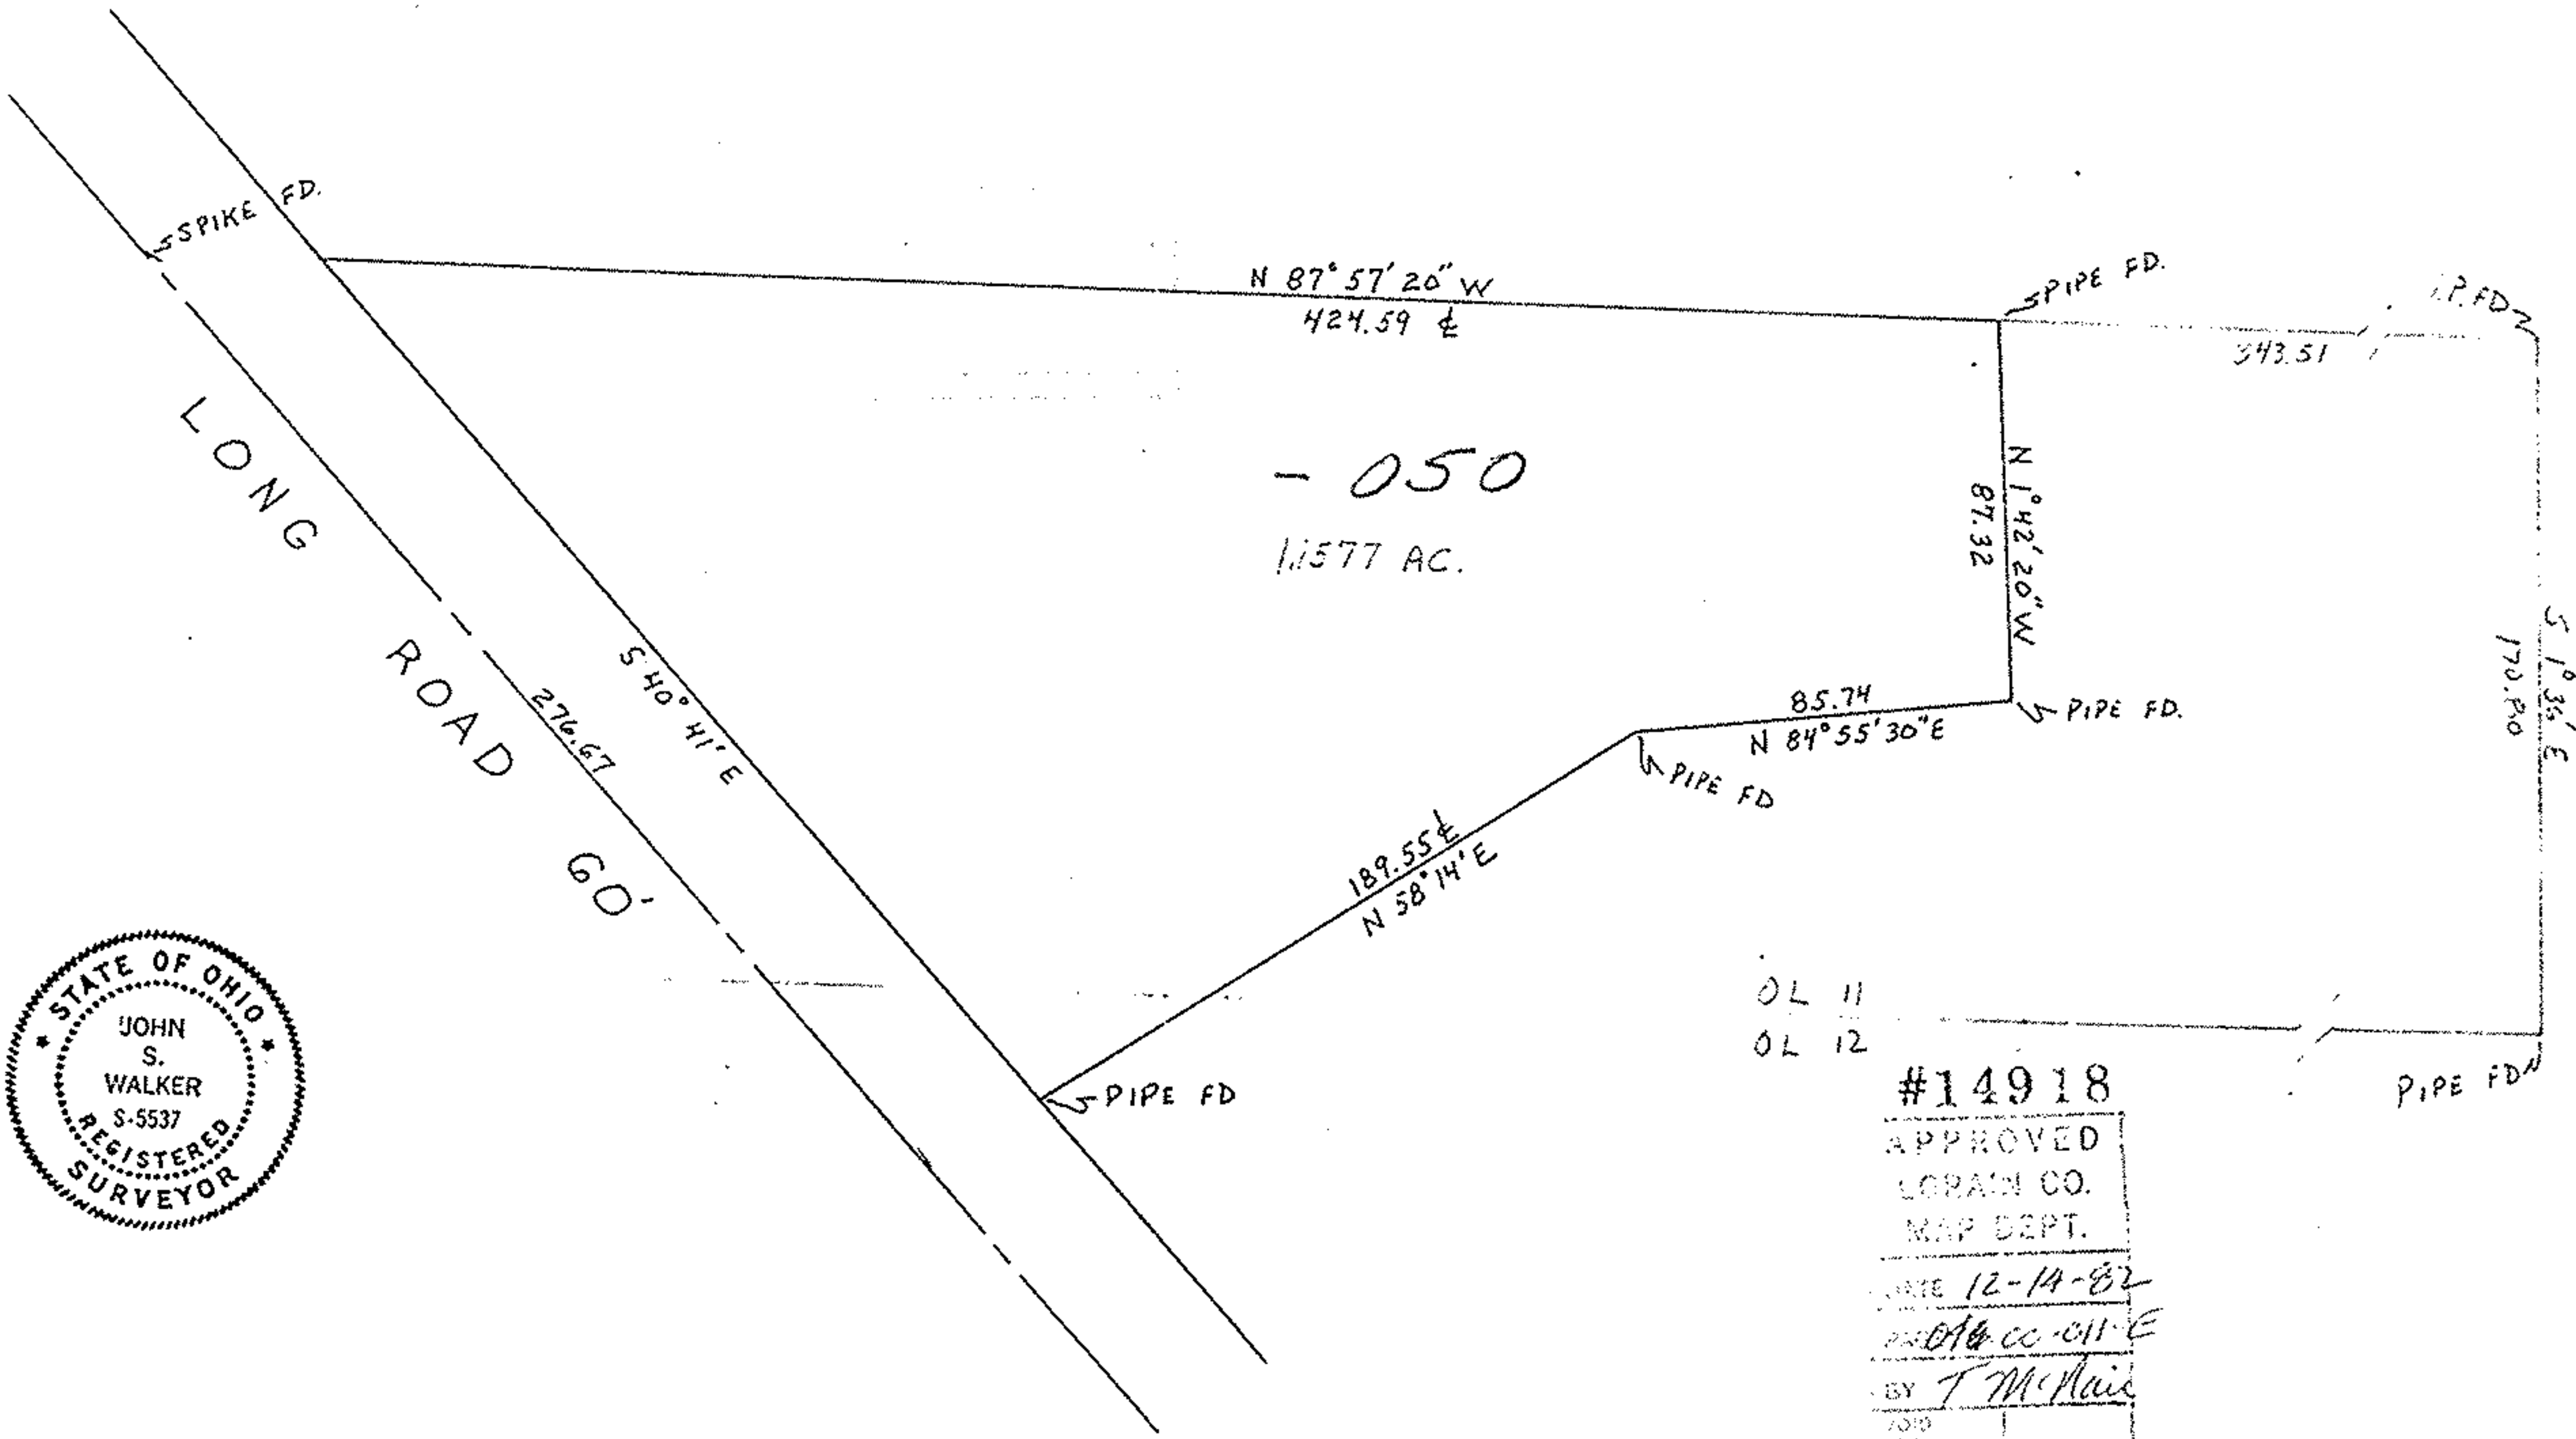

4 W-11-2

WALKER & ASSOCIATES • PROFESSIONAL LAND SURVEYORS

11600 Kader Drive, Parma, Ohio 44130 845-0597

NAME Donald Zadorozny
 DATE Oct. 1982 CITY Avon COUNTY Lorain
 SCALE 1"=40' ORIG. LOT 11 V. 1032 P. 747
 SUBDIVISION _____

OL 11
OL 12

#14918
 APPROVED
 LORAIN CO.
 MAP DEPT.
 DATE 12-14-82
 BY T. McHale