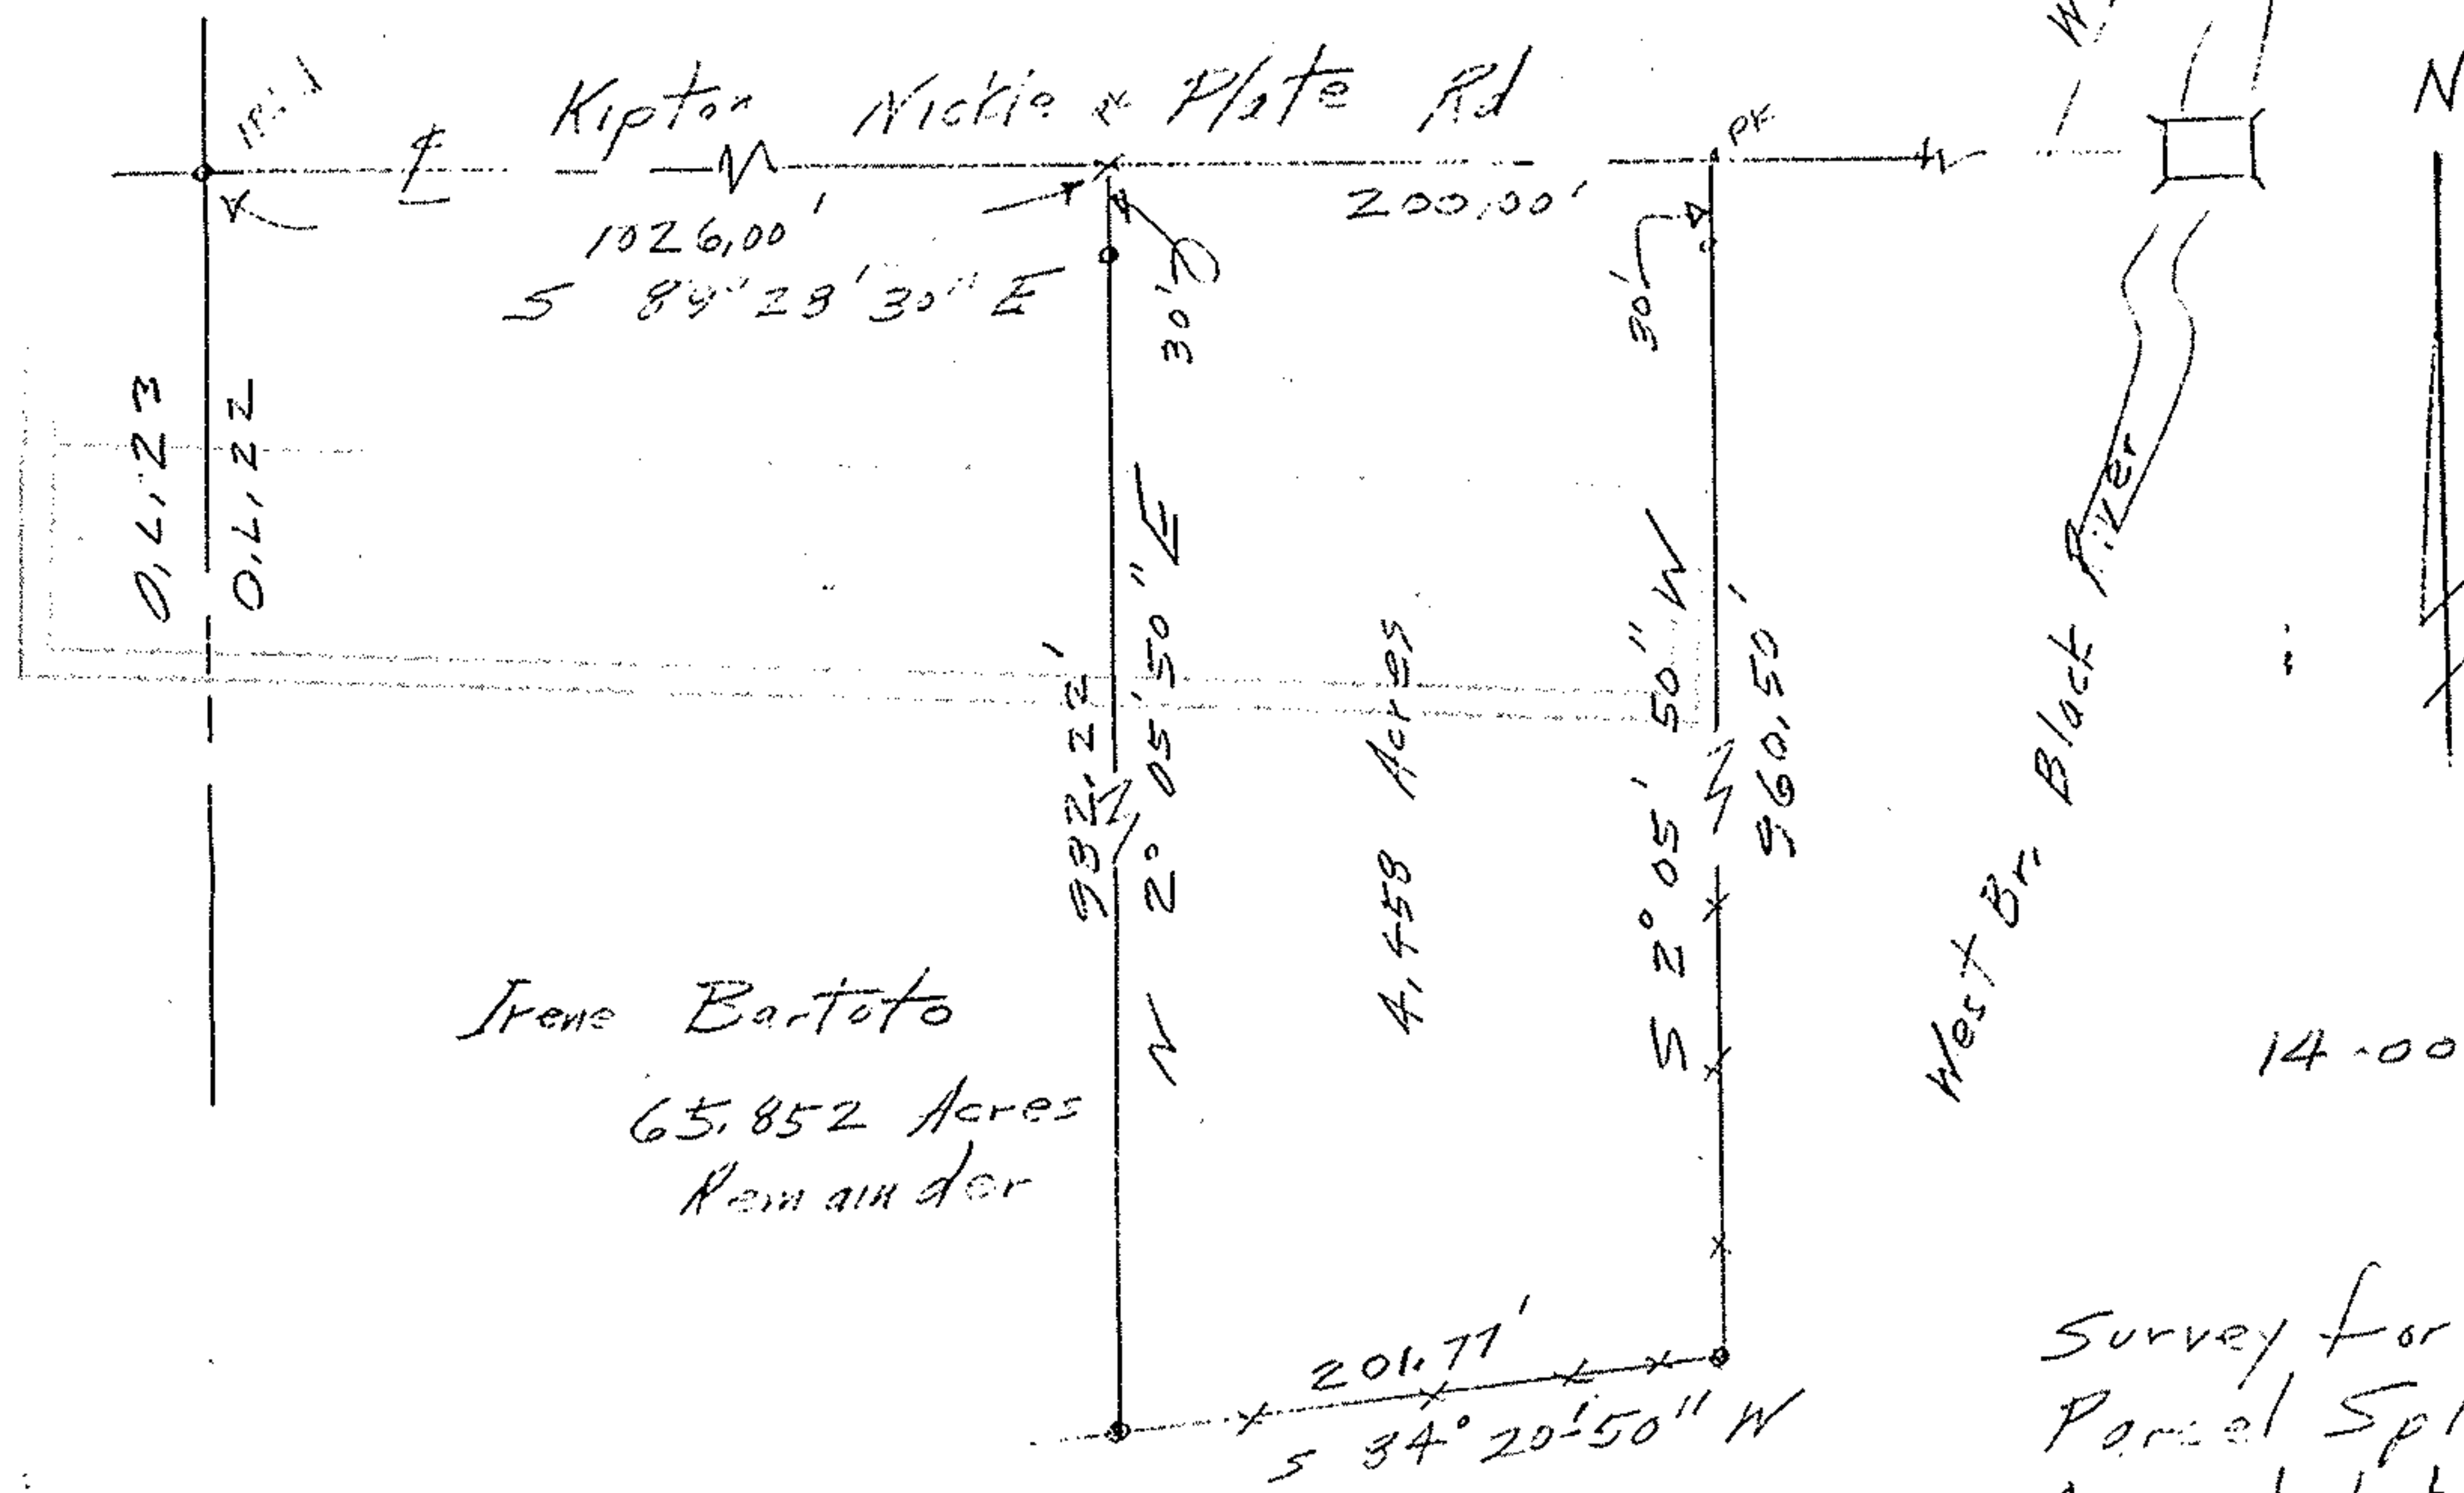

14-D

VOID

51

Irene Bartoto  
65,852 Acres  
Remainder

Johna Poznyurko  
Reg Surveyor  
# 5292

• 1/4" for set

14-D  
14-00-022-000-

Survey for Don Bartoto  
Parcel Split  
Original Lot 22  
Pittsfield Township  
Lorain County, Ohio  
Scale 1"=100' Feb 1, 1998

VOID  
#17920

APPROVED LORAIN CO. MAP DEPT.	
DATE 4-21-88	
PAGE 14-D	
BY C. FRANCIS	
VOID AFTER	17920

14-00-022-000-009