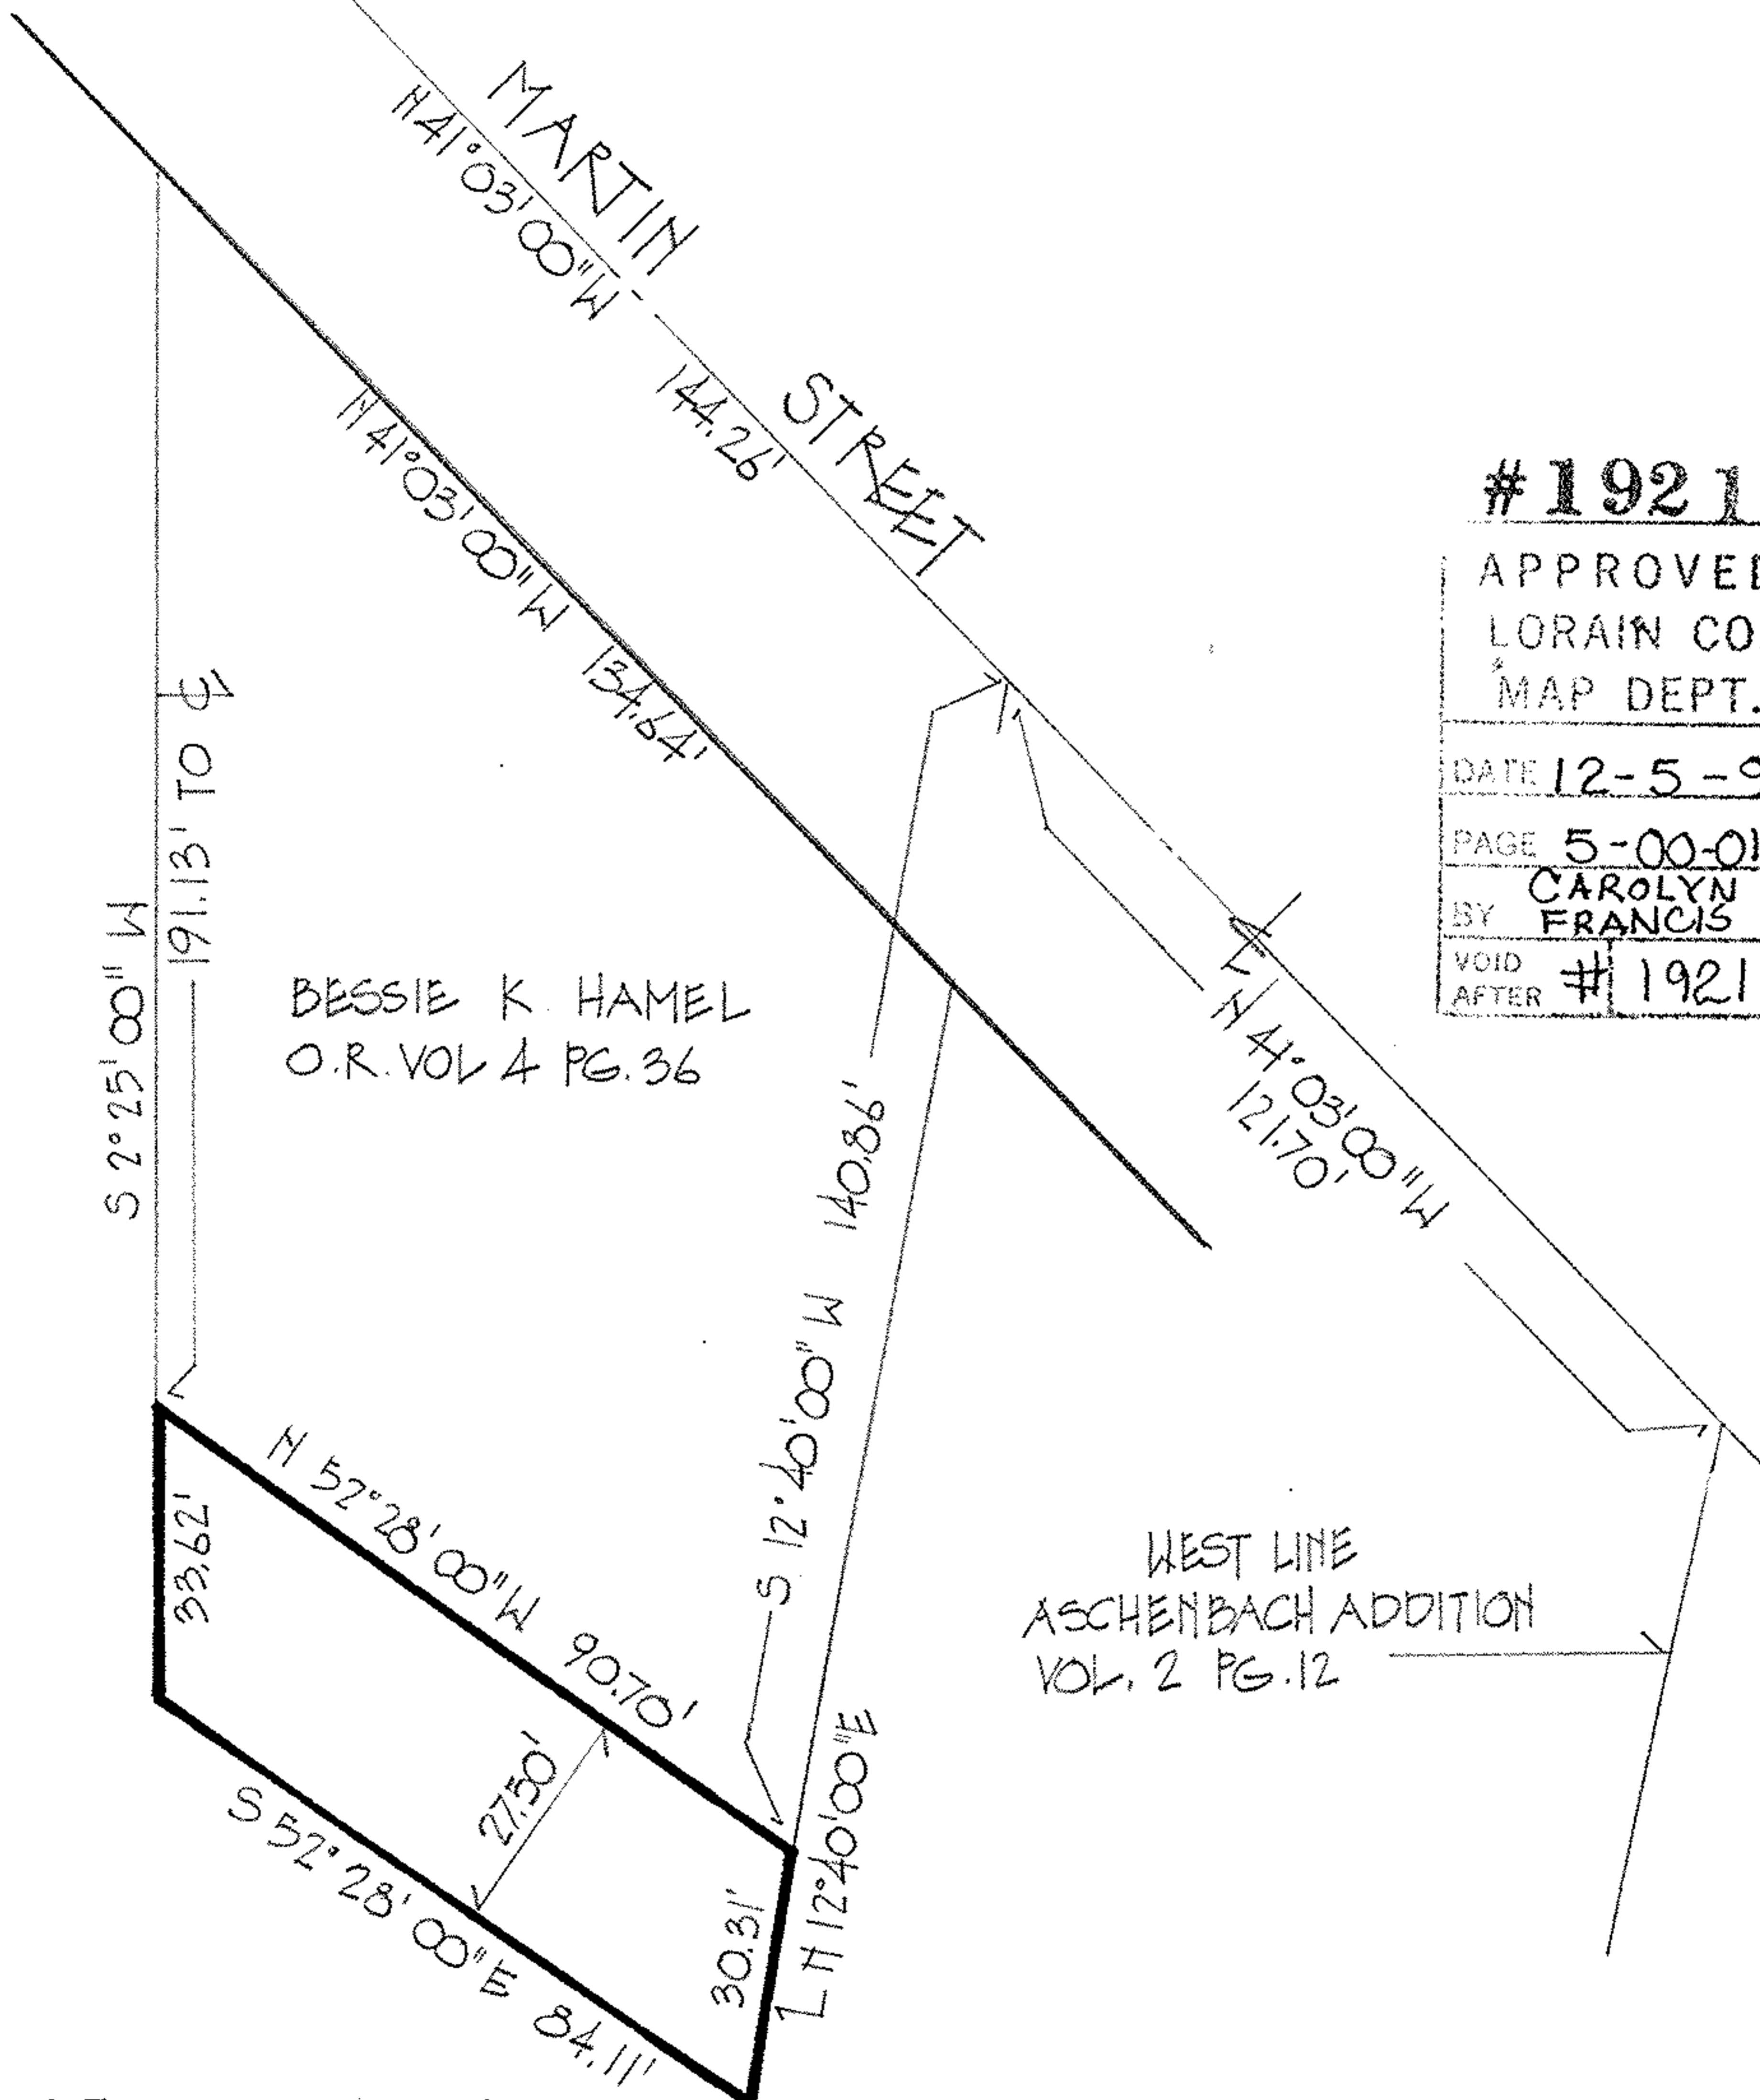

development consultants
4808 edgewood drive
lorain, ohio 44053

#19211 05-00-018-106
#19211 5-00-018-B

#19211

APPROVED
LORAIN CO.
MAP DEPT.
DATE 12-5-90
PAGE 5-00-018-B
BY CAROLYN FRANCIS
VOID AFTER #19211

05-00-018-106-062, 054