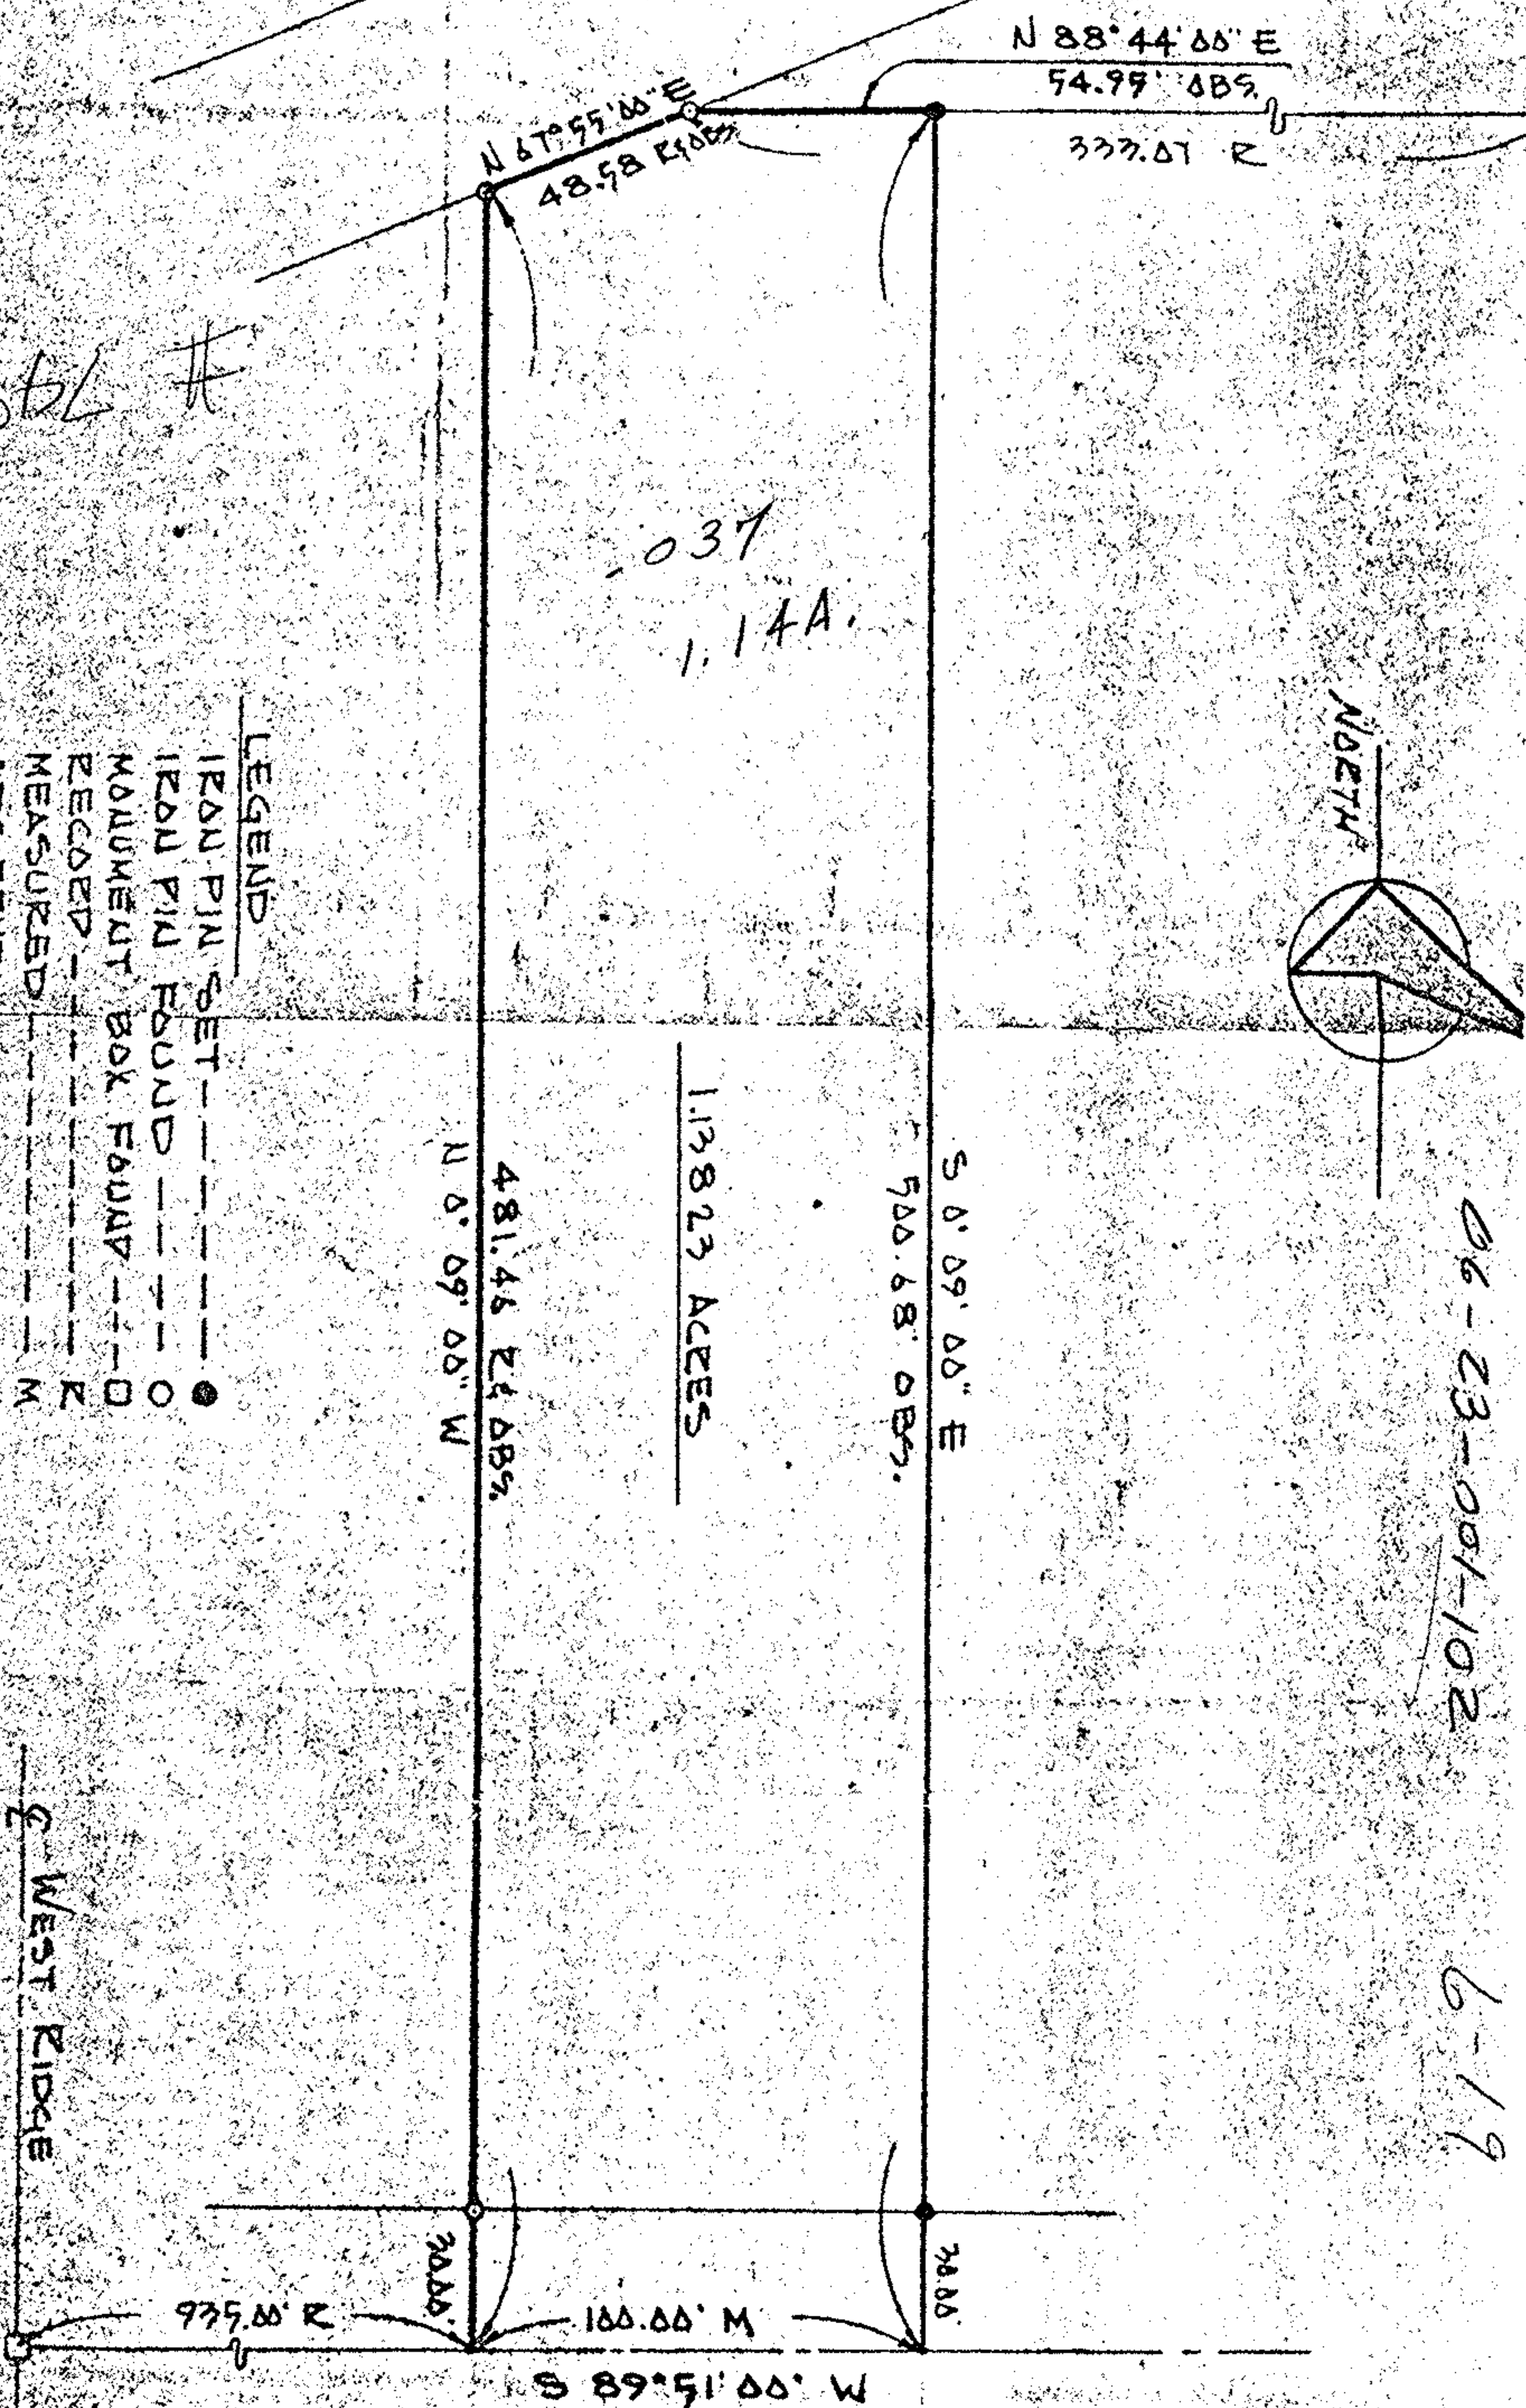

1. **LEGEND**
2. IRON PIN SET
   - IRON PIN FOUND
   - MONUMENT BOX FOUND
   - --- RECORDED
   - --- MEASURED
   - --- OBSERVED

1.13823 ACRES

WEST RIDGE

06-23-001-102

6-19