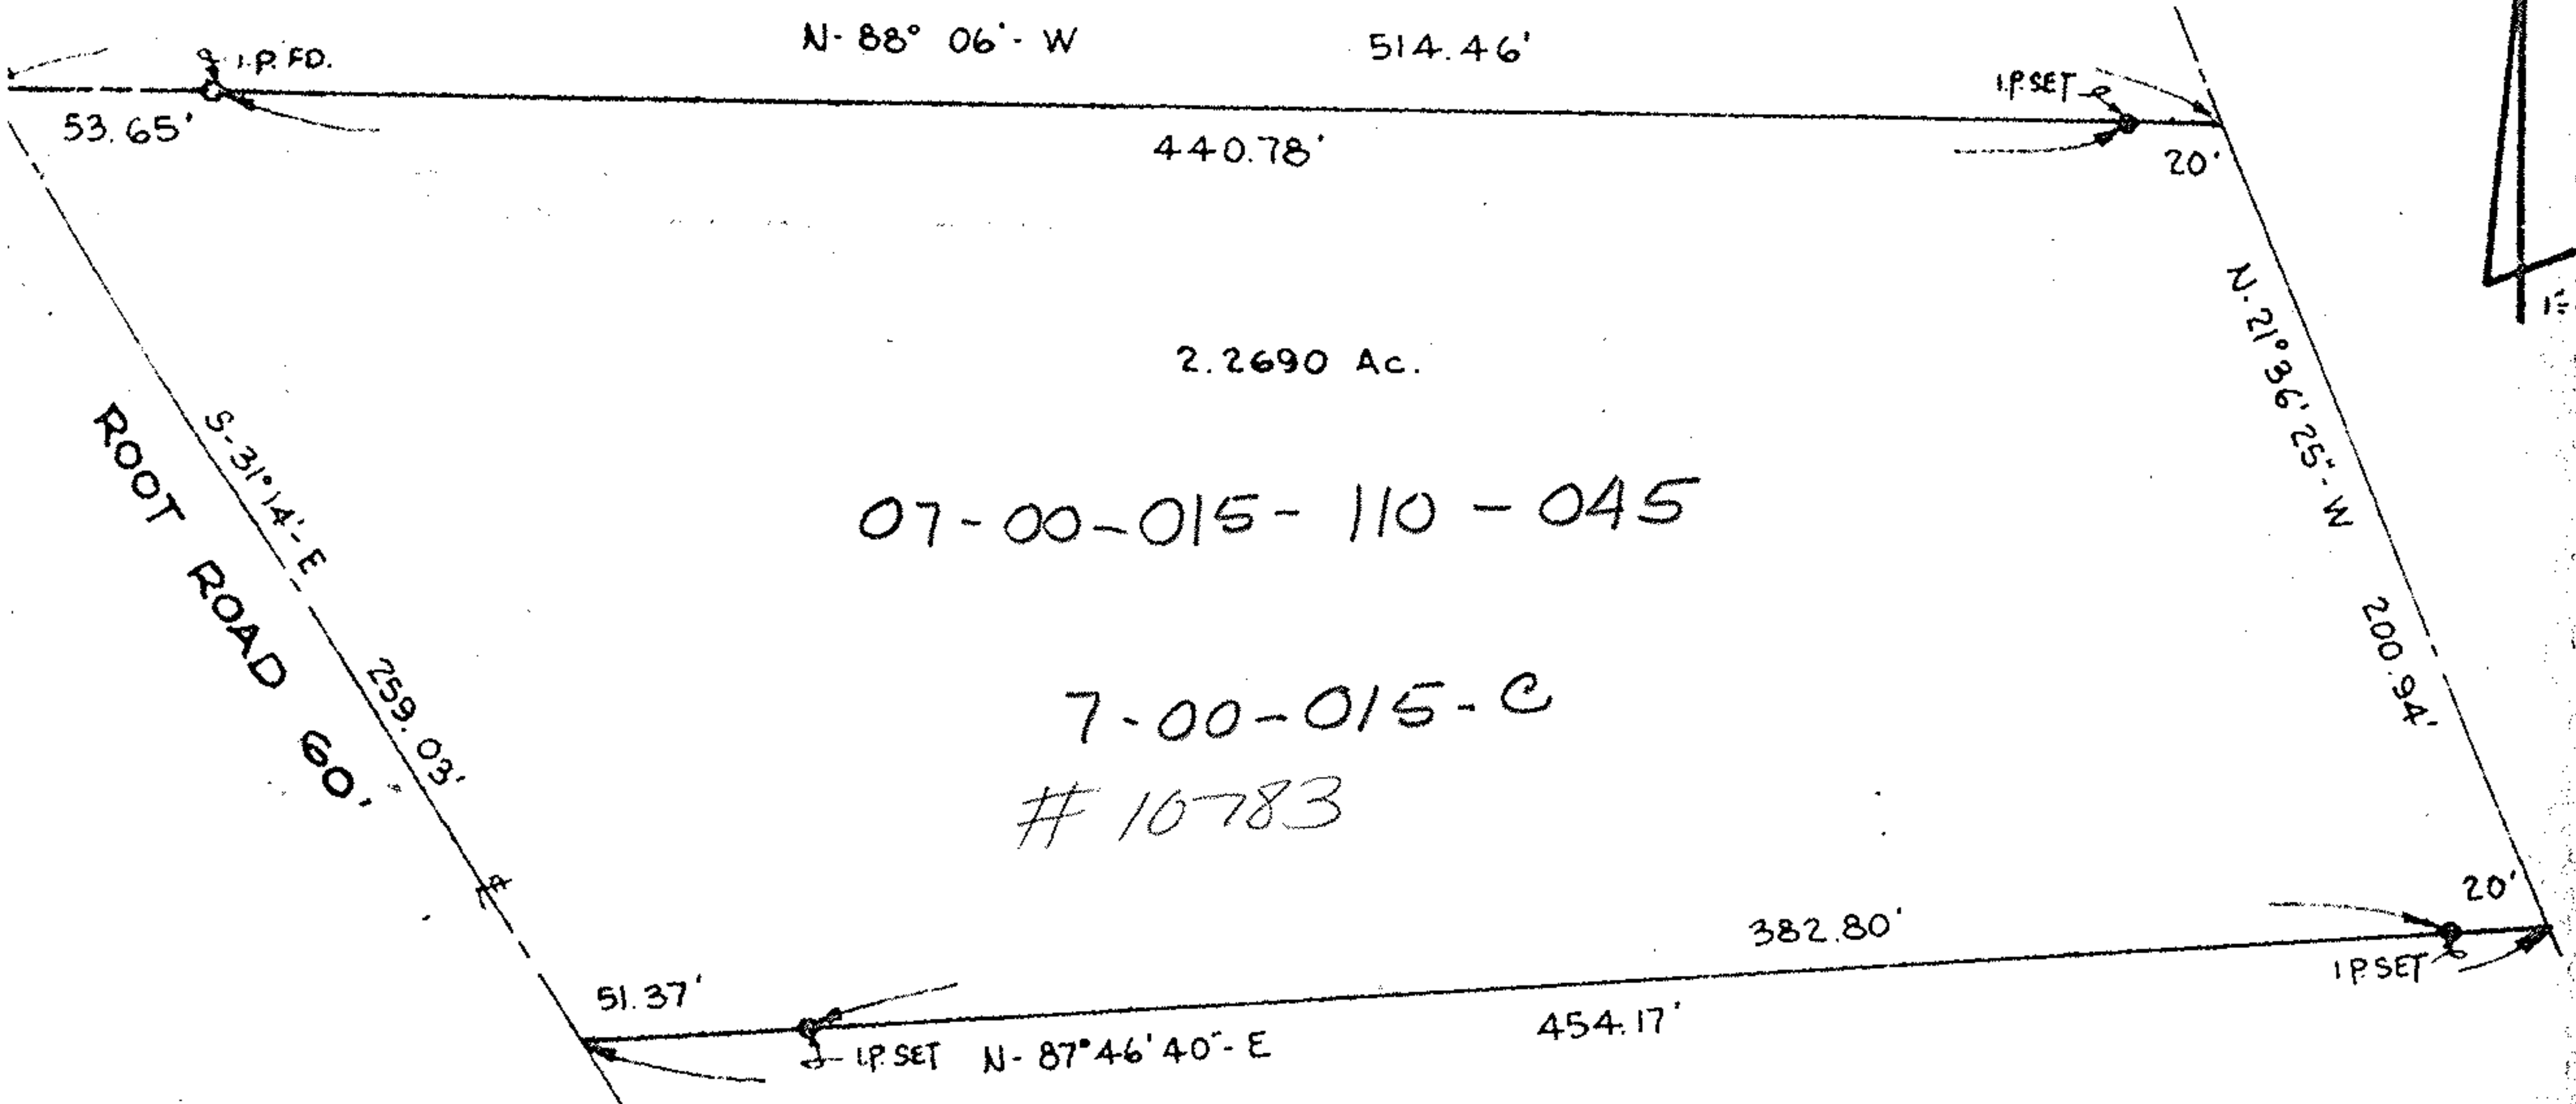

01-00-015-C

01-00-015-110-

GEORGE IVO FENN  
VOL. 273 PG. 374

PARCEL SPLIT FROM  
 P.P.# 07-00-015-110-010 2.2690 Ac.  
 of ORIG. RIDGEVILLE TWP. LOT # 15  
 NOW in CITY of NORTH RIDGEVILLE, OHIO

MAP of SURVEY for:  
RUBY DRAUDT  
 7887 ROOT ROAD  
 NORTH RIDGEVILLE, OHIO

PREPARED BY: MC GLINCHY & ASSOCIATES  
 OCT. 12, 1976 # 761283

10783  
 7-00-015-C