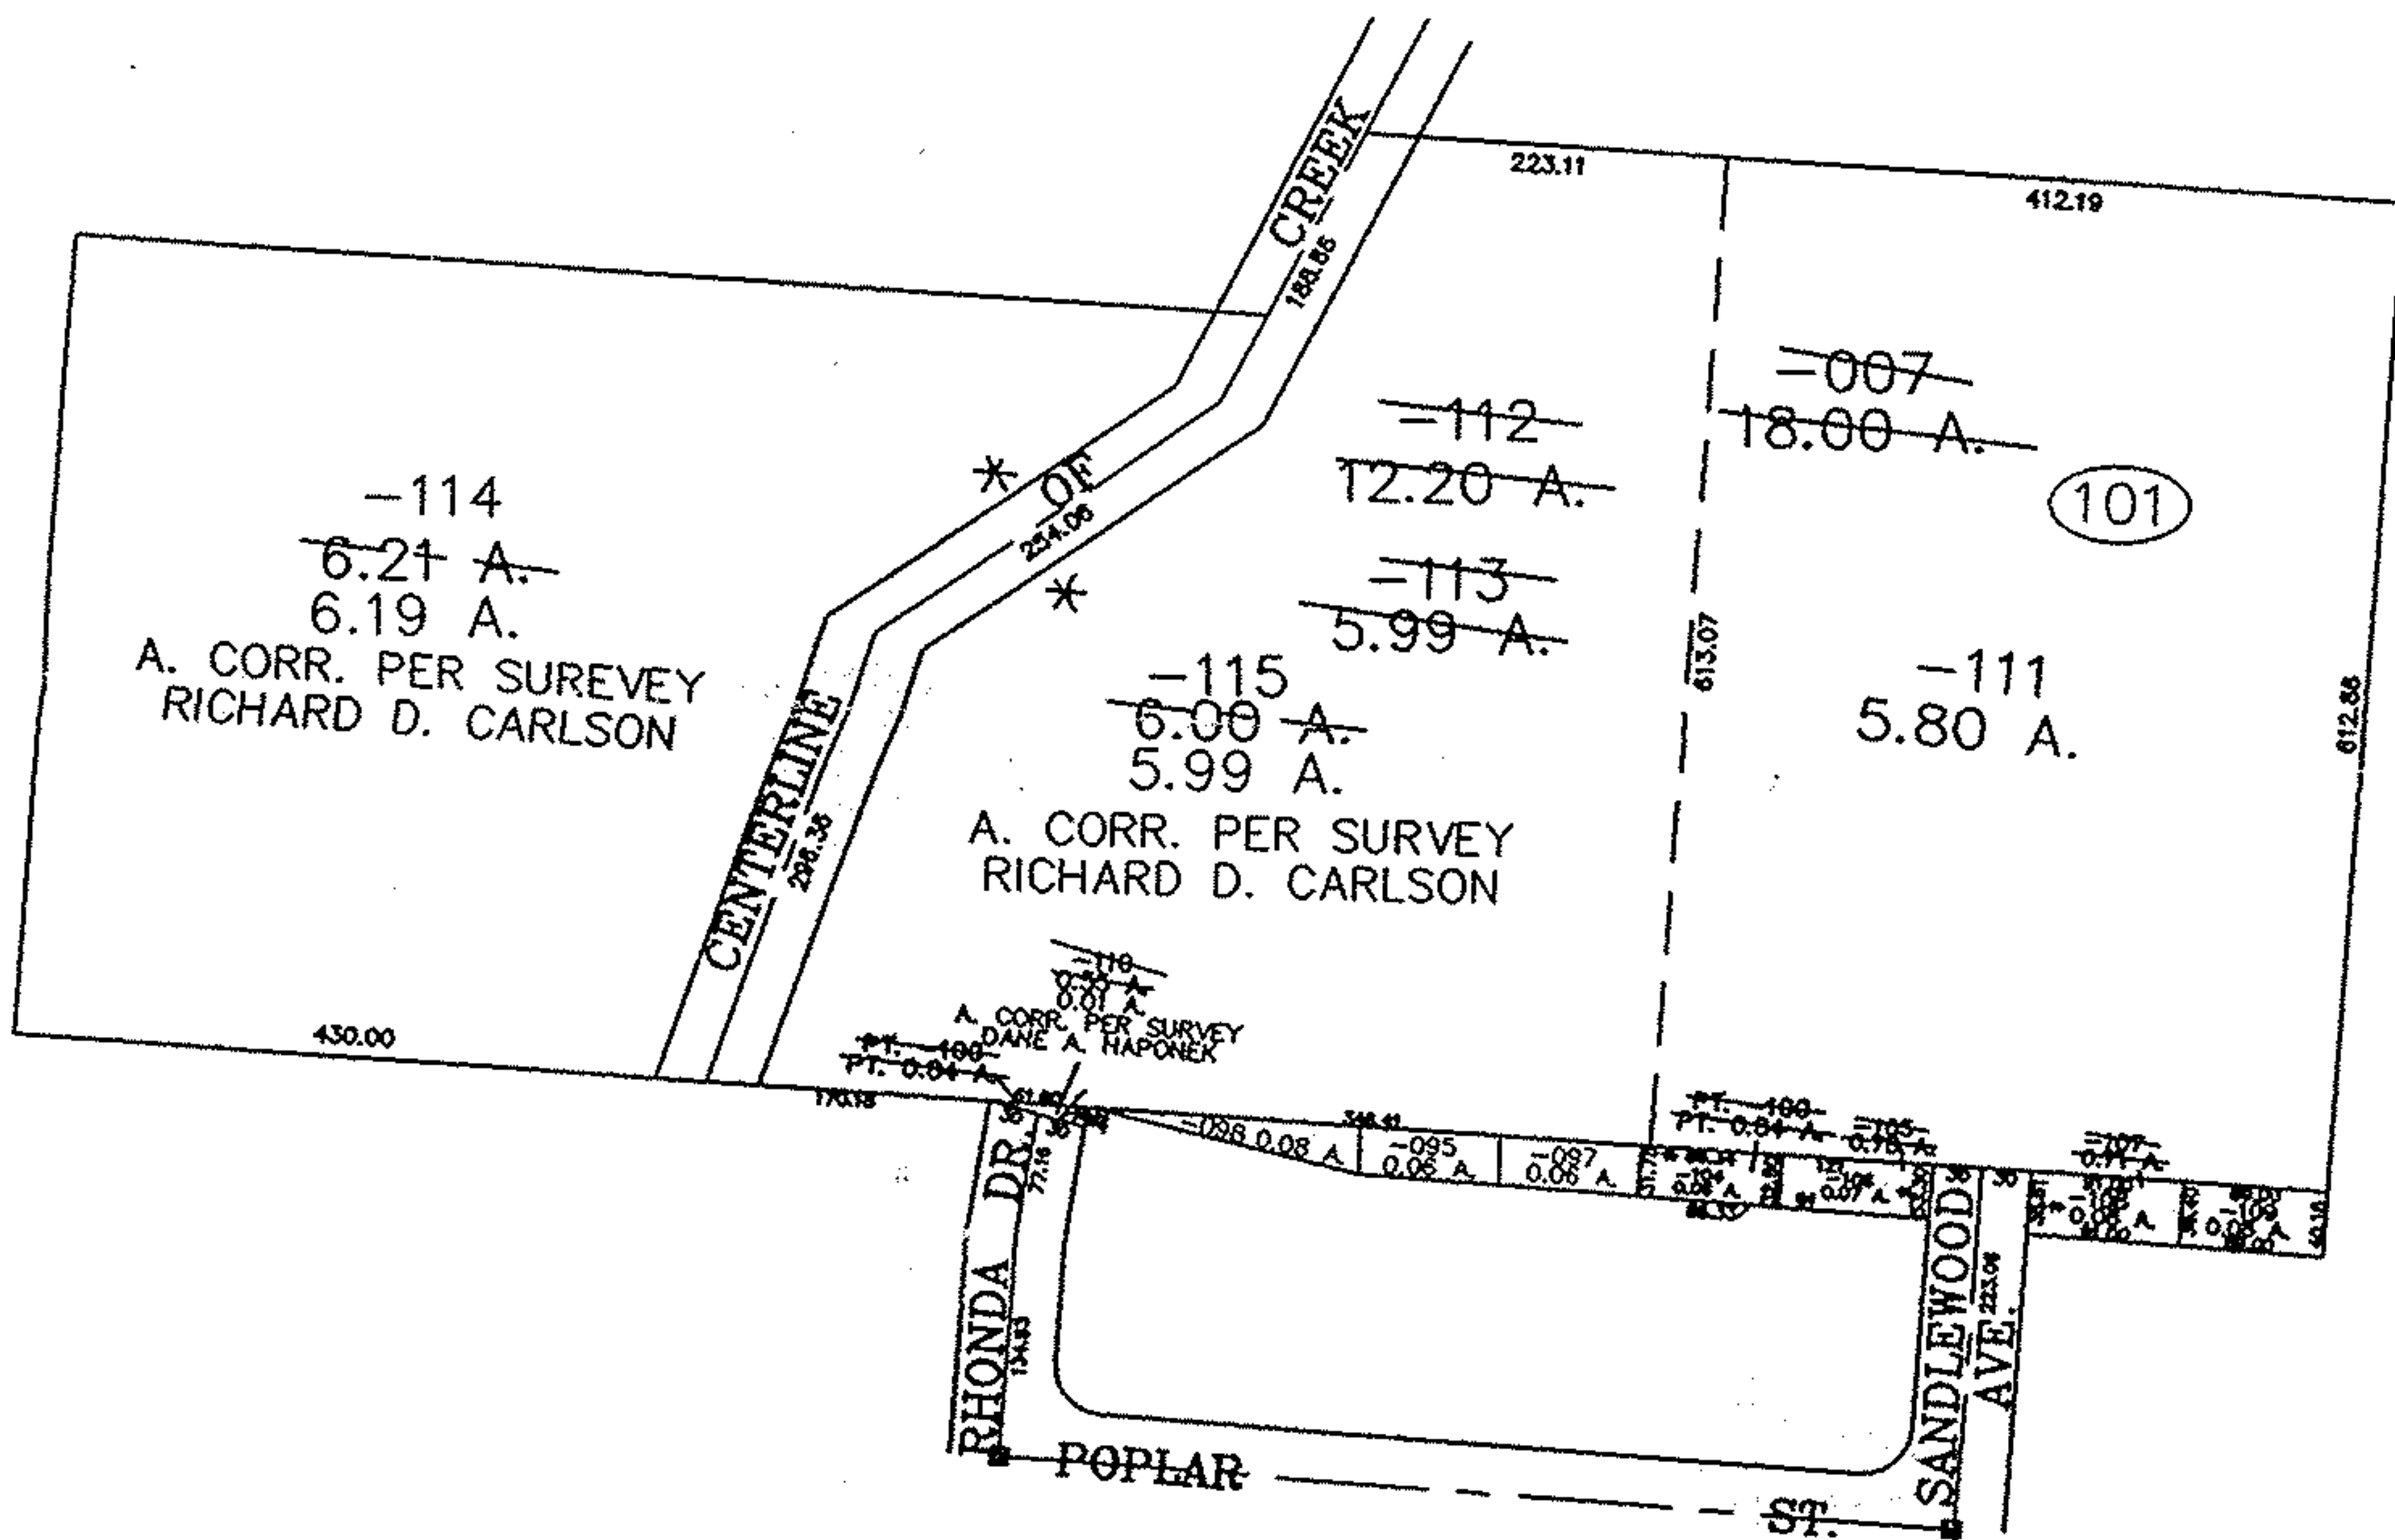

PARENT PARCEL: 07-00-020-101-100, 07-00-020-101-007

CHILD PARCEL: 07-00-020-101-104 THRU -115

STARTING POINT: CENTERLINE OF SANDLEWOOD AVE & POPLAR ST.

NO. 00803

07-00-020-101-007-114, 115, 111

**SPLITS/DEEDS PROCESSED**

LORAIN COUNTY TAX MAP DEPARTMENT  
226 MIDDLE AVE. ELYRIA, OHIO

SURVEYED BY: DANE HAPONEK, RICK CARLSON  
CLOSURE: 0.01 : 10,000

MAP PAGE(S): 7-00-020-A, C

APPROVED BY: JAH DATE: 7-13-01

SCALE: 1" = 200' PRIOR INSTRUMENT: 980584765