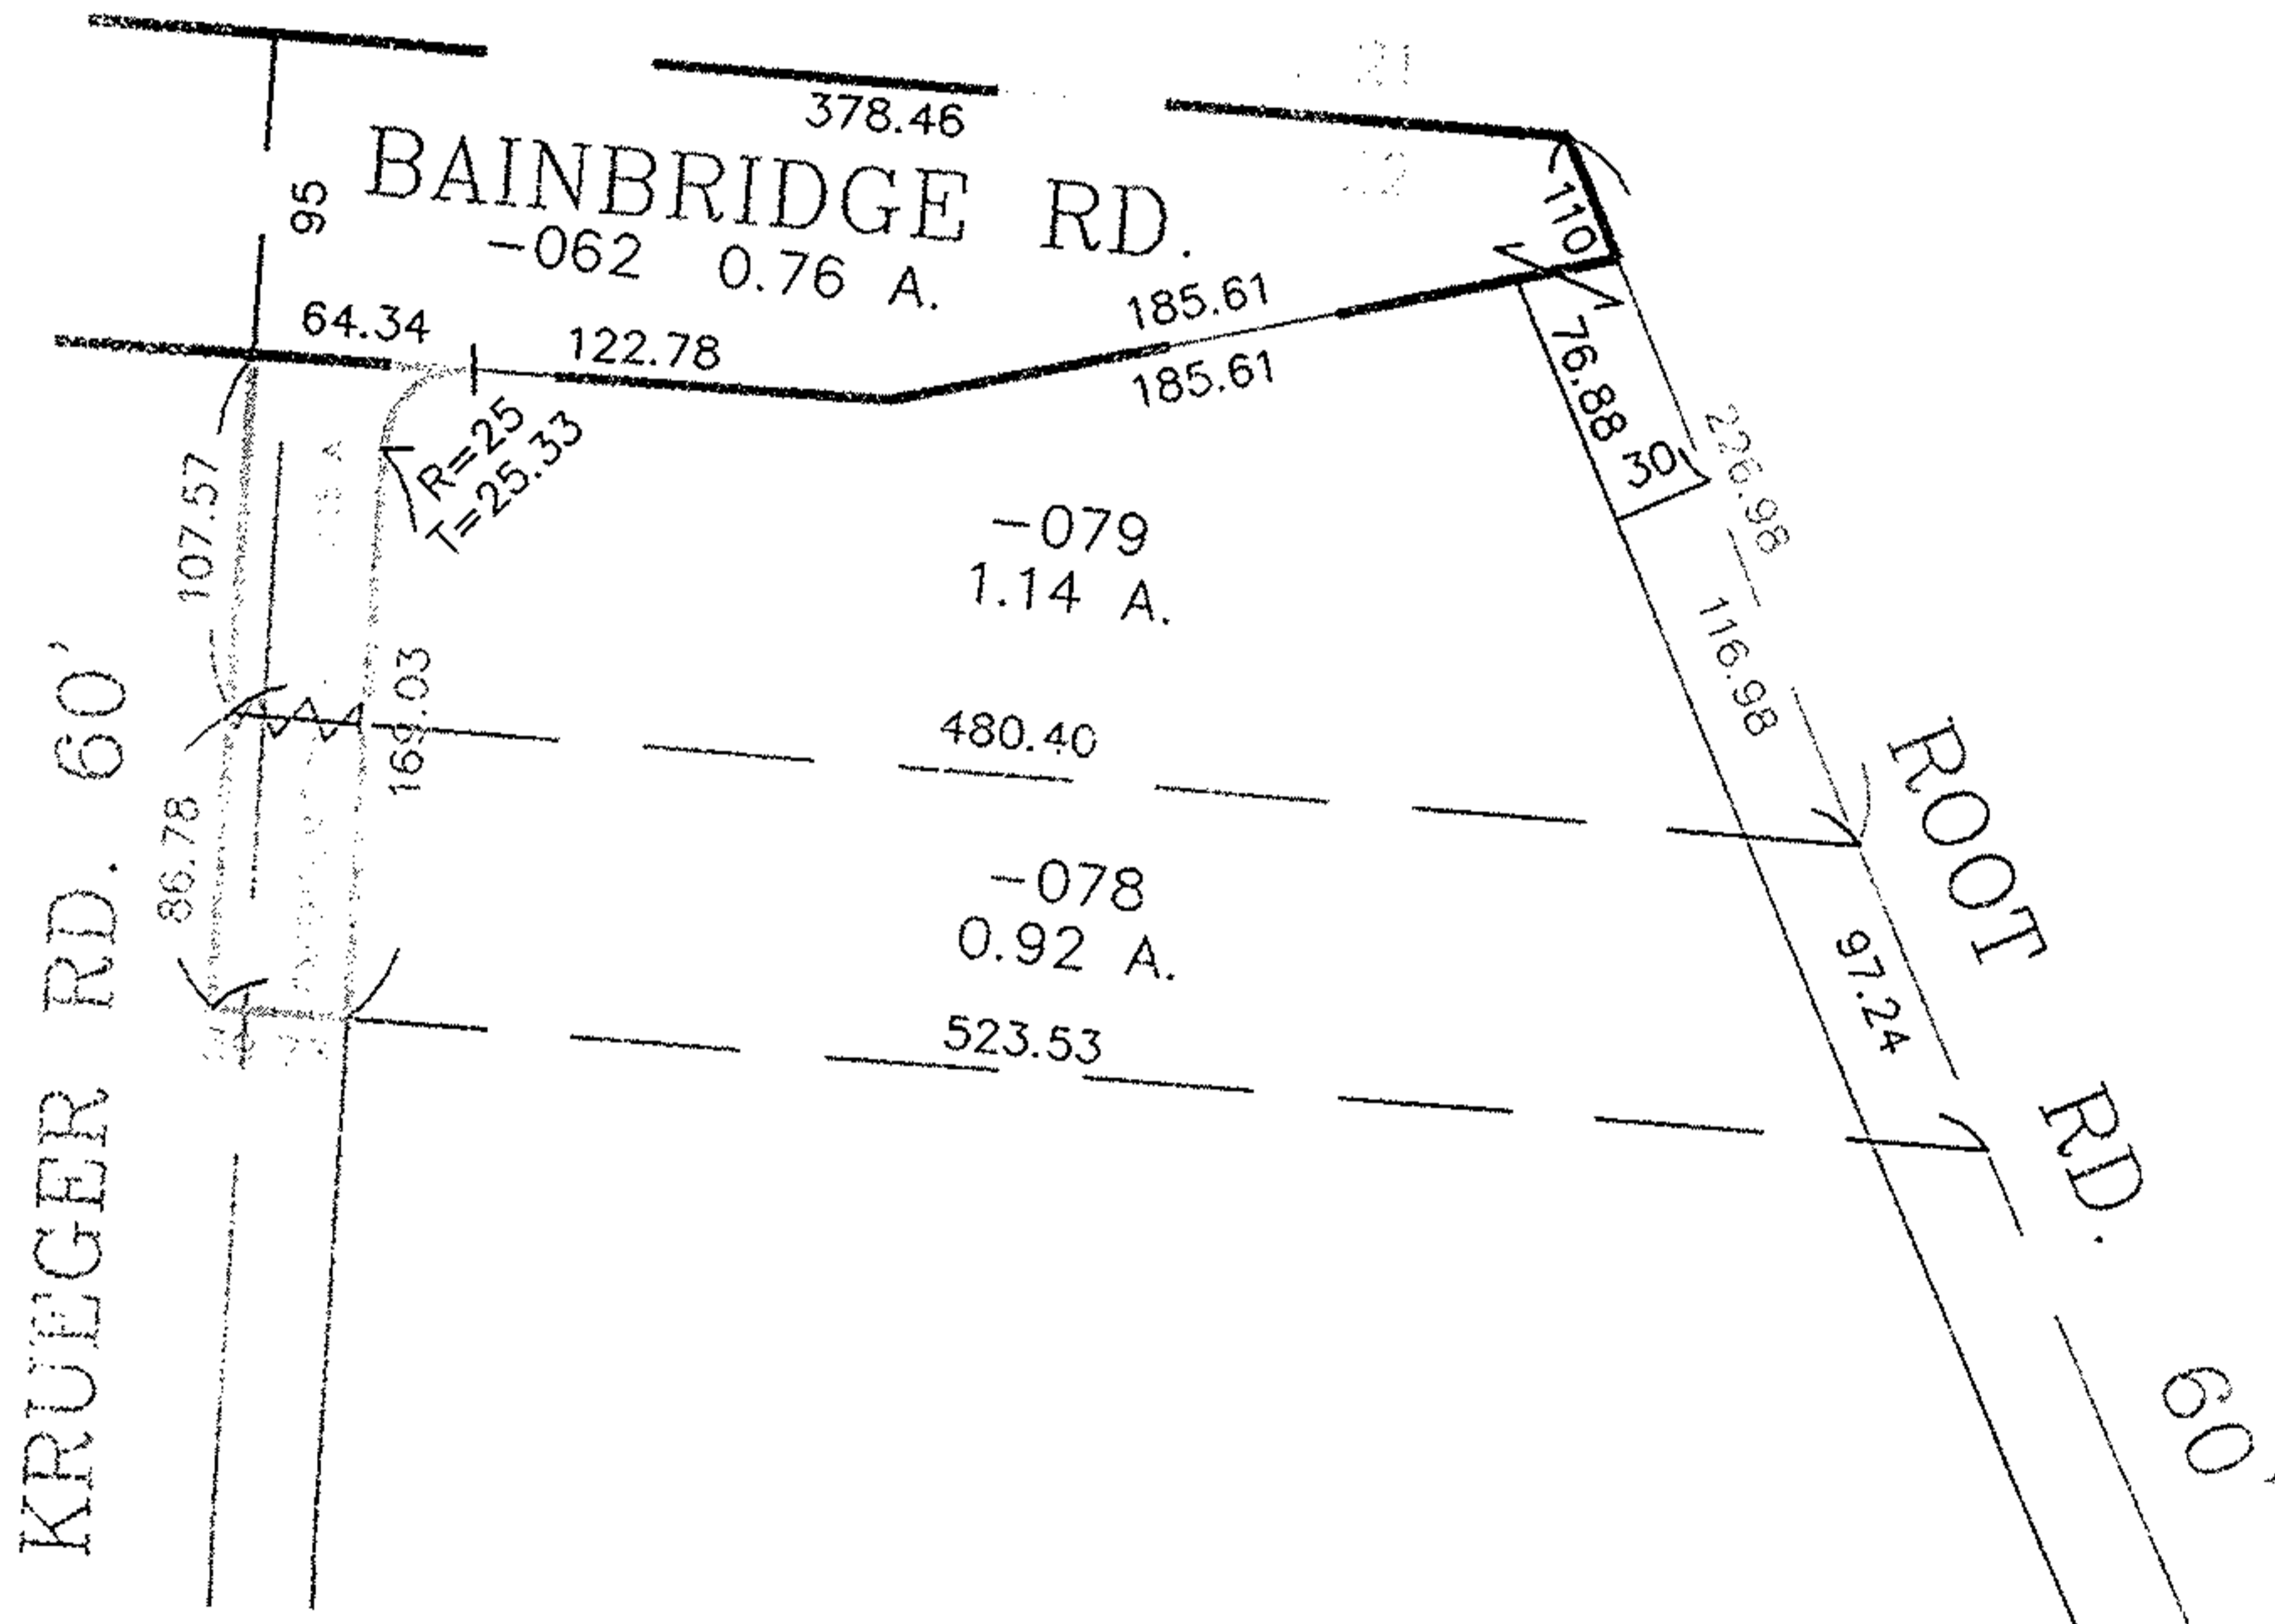

01-00-022-101-018, 019

PARENT PARCEL: 07-00-022-101-078 & -079

CHILD PARCEL: XX-XX-XXX-XXX-XXX

STARTING POINT: LC OF ROOT RD & NORTH LINE OF O.L. 22

NO. 00271-D

# MAP CORRECTION ONLY

CORRECTIONS IN RED

07-00-022-101-078

07-00-022-101-079

TRAVEL ...

PRIOR INSTRUMENT: DV 1124/766

PRIOR INSTRUMENT: DV 1365/915

## SPLITS/DEEDS PROCESSED

LORAIN COUNTY TAX MAP DEPARTMENT  
226 MIDDLE AVE. ELYRIA, OHIO

SURVEYED BY: NONE

CLOSURE: CAN'T RUN

MAP PAGE(S): 07-00-022-B

APPROVED BY: I. SPILLMAN DATE: 01/28/00

SCALE: 1" = 100

7-00-022-000-078, -079