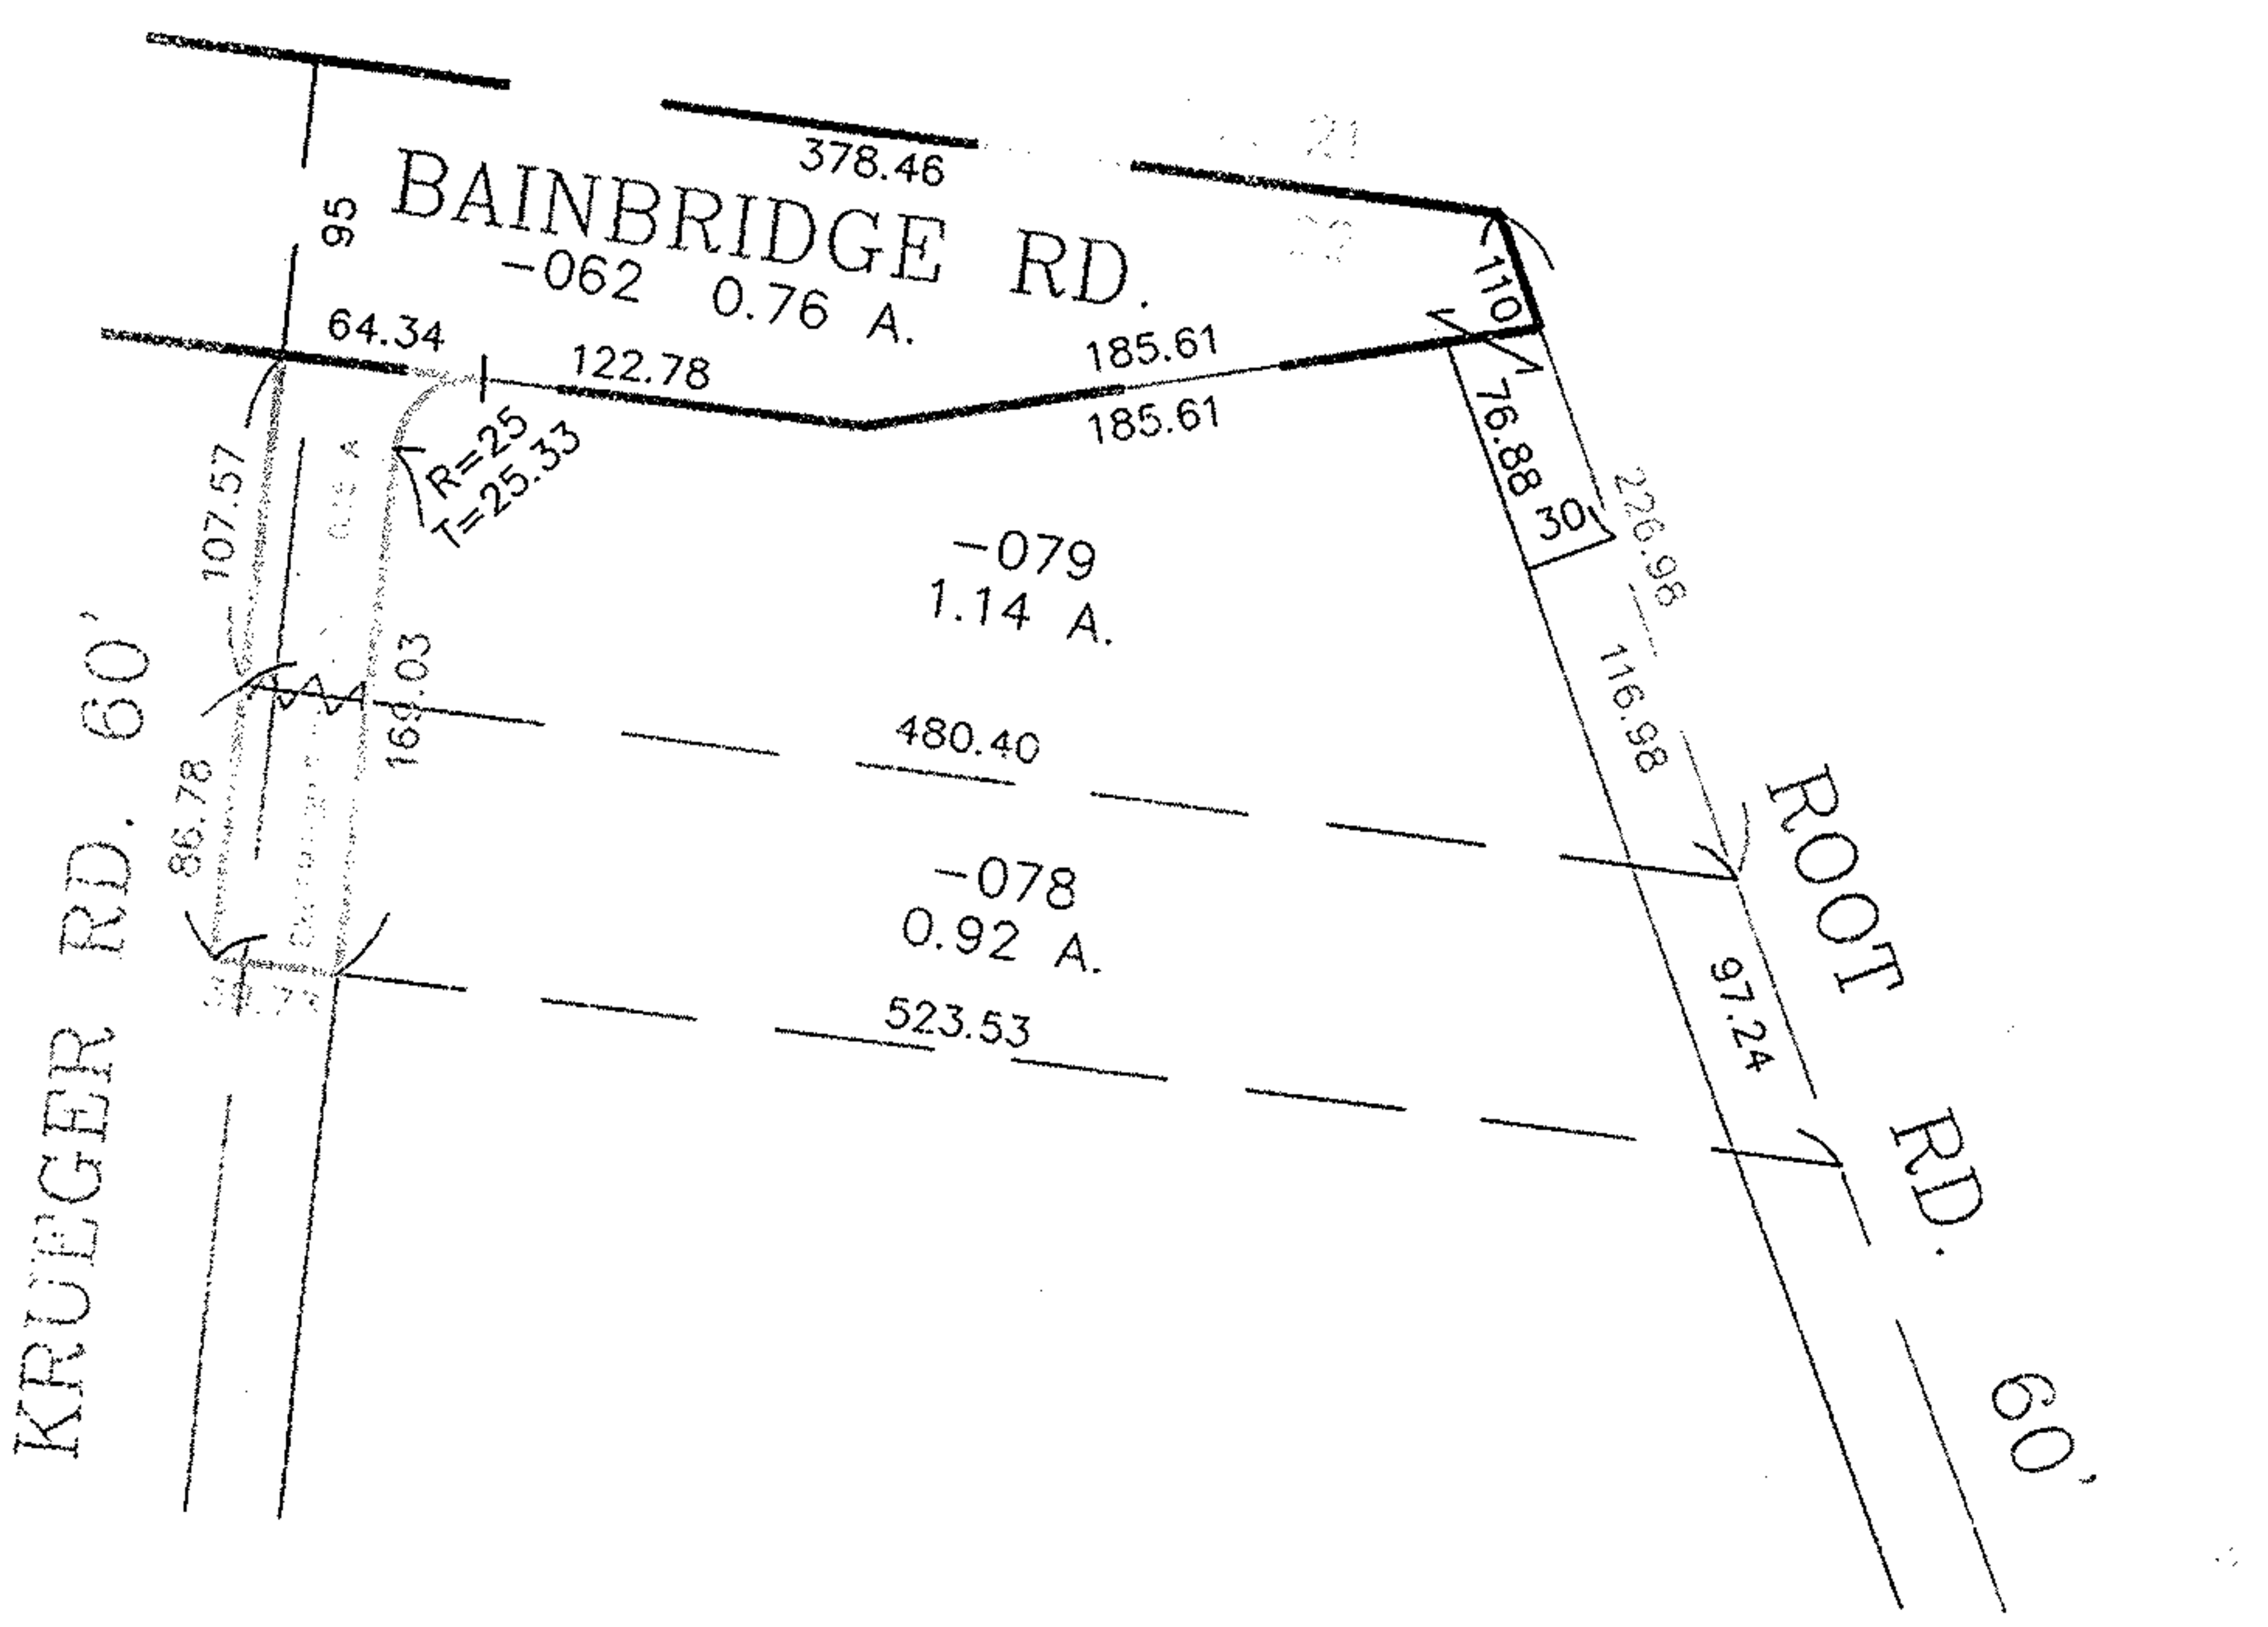

07-00-022-101-078, 079

PARENT PARCEL: 07-00-022-101-078 & -079

CHILD PARCEL: XX-XX-XXX-XXX-XXX

STARTING POINT: LC OF ROOT RD & NORTH LINE OF O.L. 22

NO. 00271-D

MAP CORRECTION ONLY

CORRECTIONS IN RED

07-00-022-101-078

07-00-022-101-079

SURVEY ...

PRIOR INSTRUMENT: DV 1124/766
PRIOR INSTRUMENT: DV 1365/915

SPLITS/DEEDS PROCESSED

SURVEYED BY: NONE
CLOSURE: CAN'T RUN

MAP PAGE(S): 07-00-022-B

LORAIN COUNTY TAX MAP DEPARTMENT

7-00-022-101-078