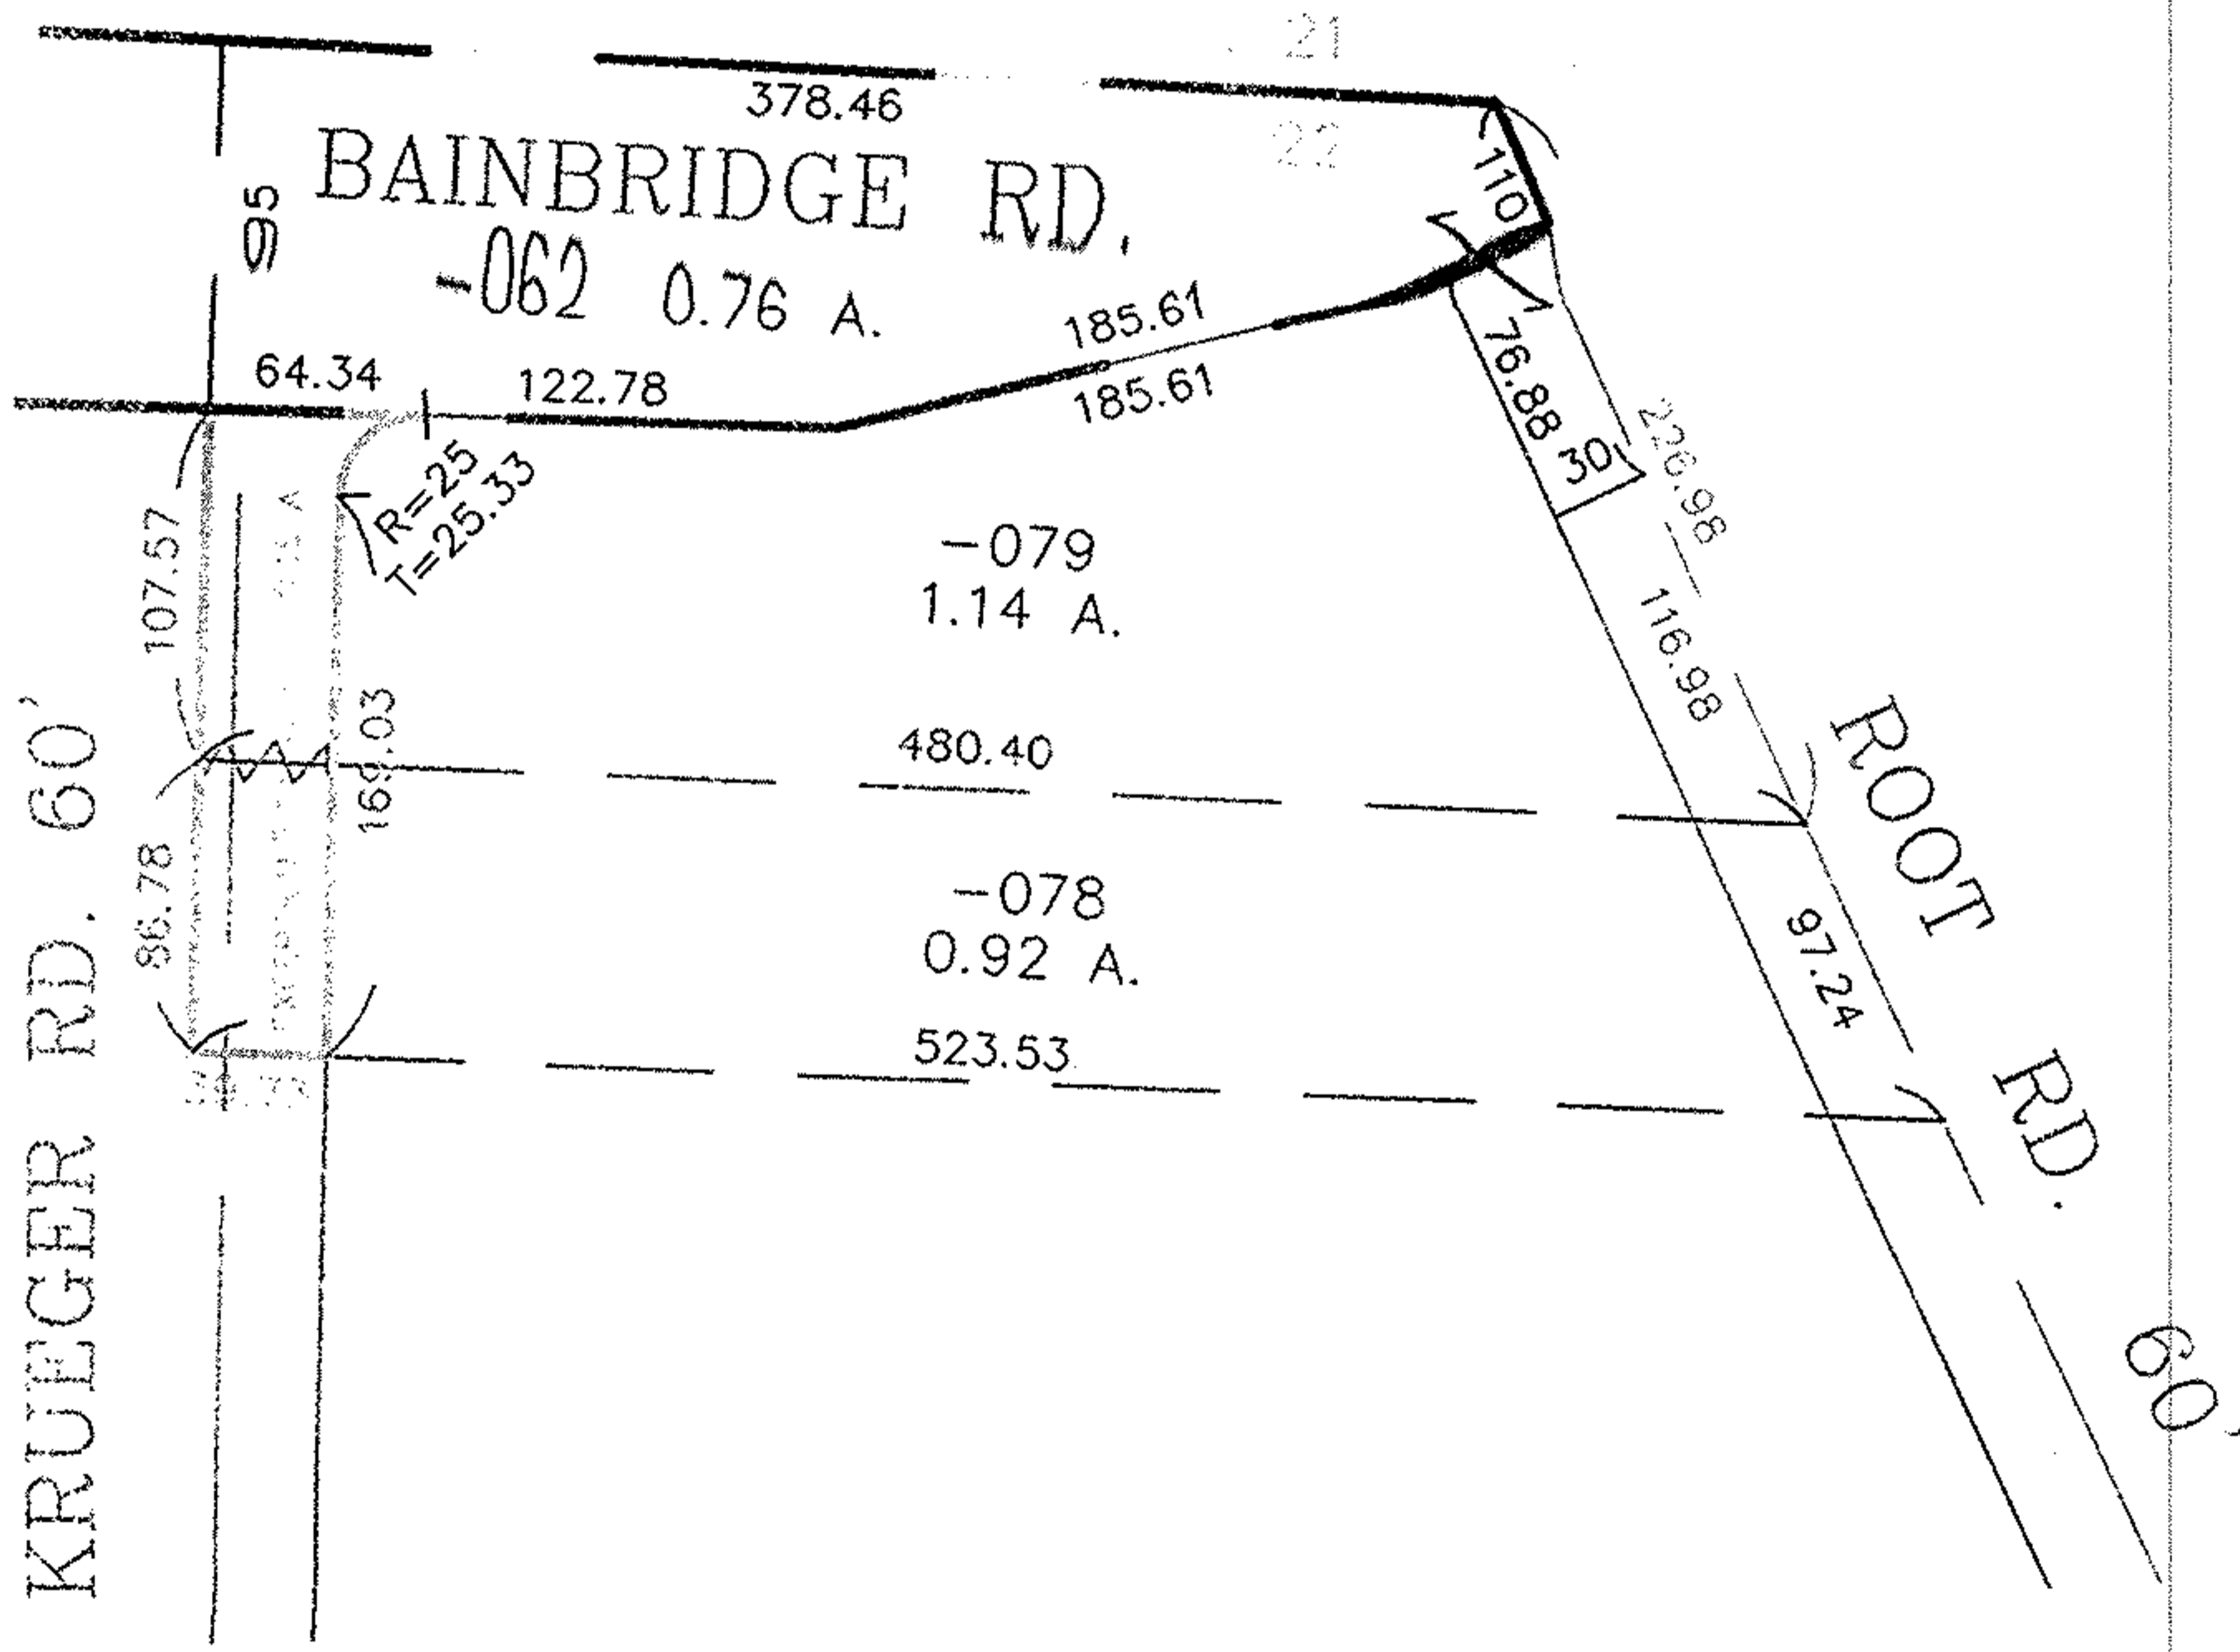

07-00-022-101-078, 079

NO. 00271-D

PARENT PARCEL: 07-00-022-101-078 & -079
CHILD PARCEL: XX-XX-XXX-XXX-XXX
STARTING POINT: LC OF ROOT RD & NORTH LINE OF O.L. 22

MAP CORRECTION ONLY

CORRECTIONS IN RED

07-00-022-101-078

07-00-022-101-079

SURVEY & CORRECTED LOCAL RECORD NEXT TO MAP

PRIOR INSTRUMENT: DV 1124/766
PRIOR INSTRUMENT: DV 1365/915

SPLITS/DEEDS PROCESSED

LORAIN COUNTY TAX MAP DEPARTMENT
MIDDLETOWN OHIO

SURVEYED BY: NONE
CLOSURE: CAN'T RUN
MAP PAGE(S): 07-00-022-B
APPROVED BY: T. SPILLMAN DATE: 01/28/00
1" = 100'

7-00-022-001-078, 079