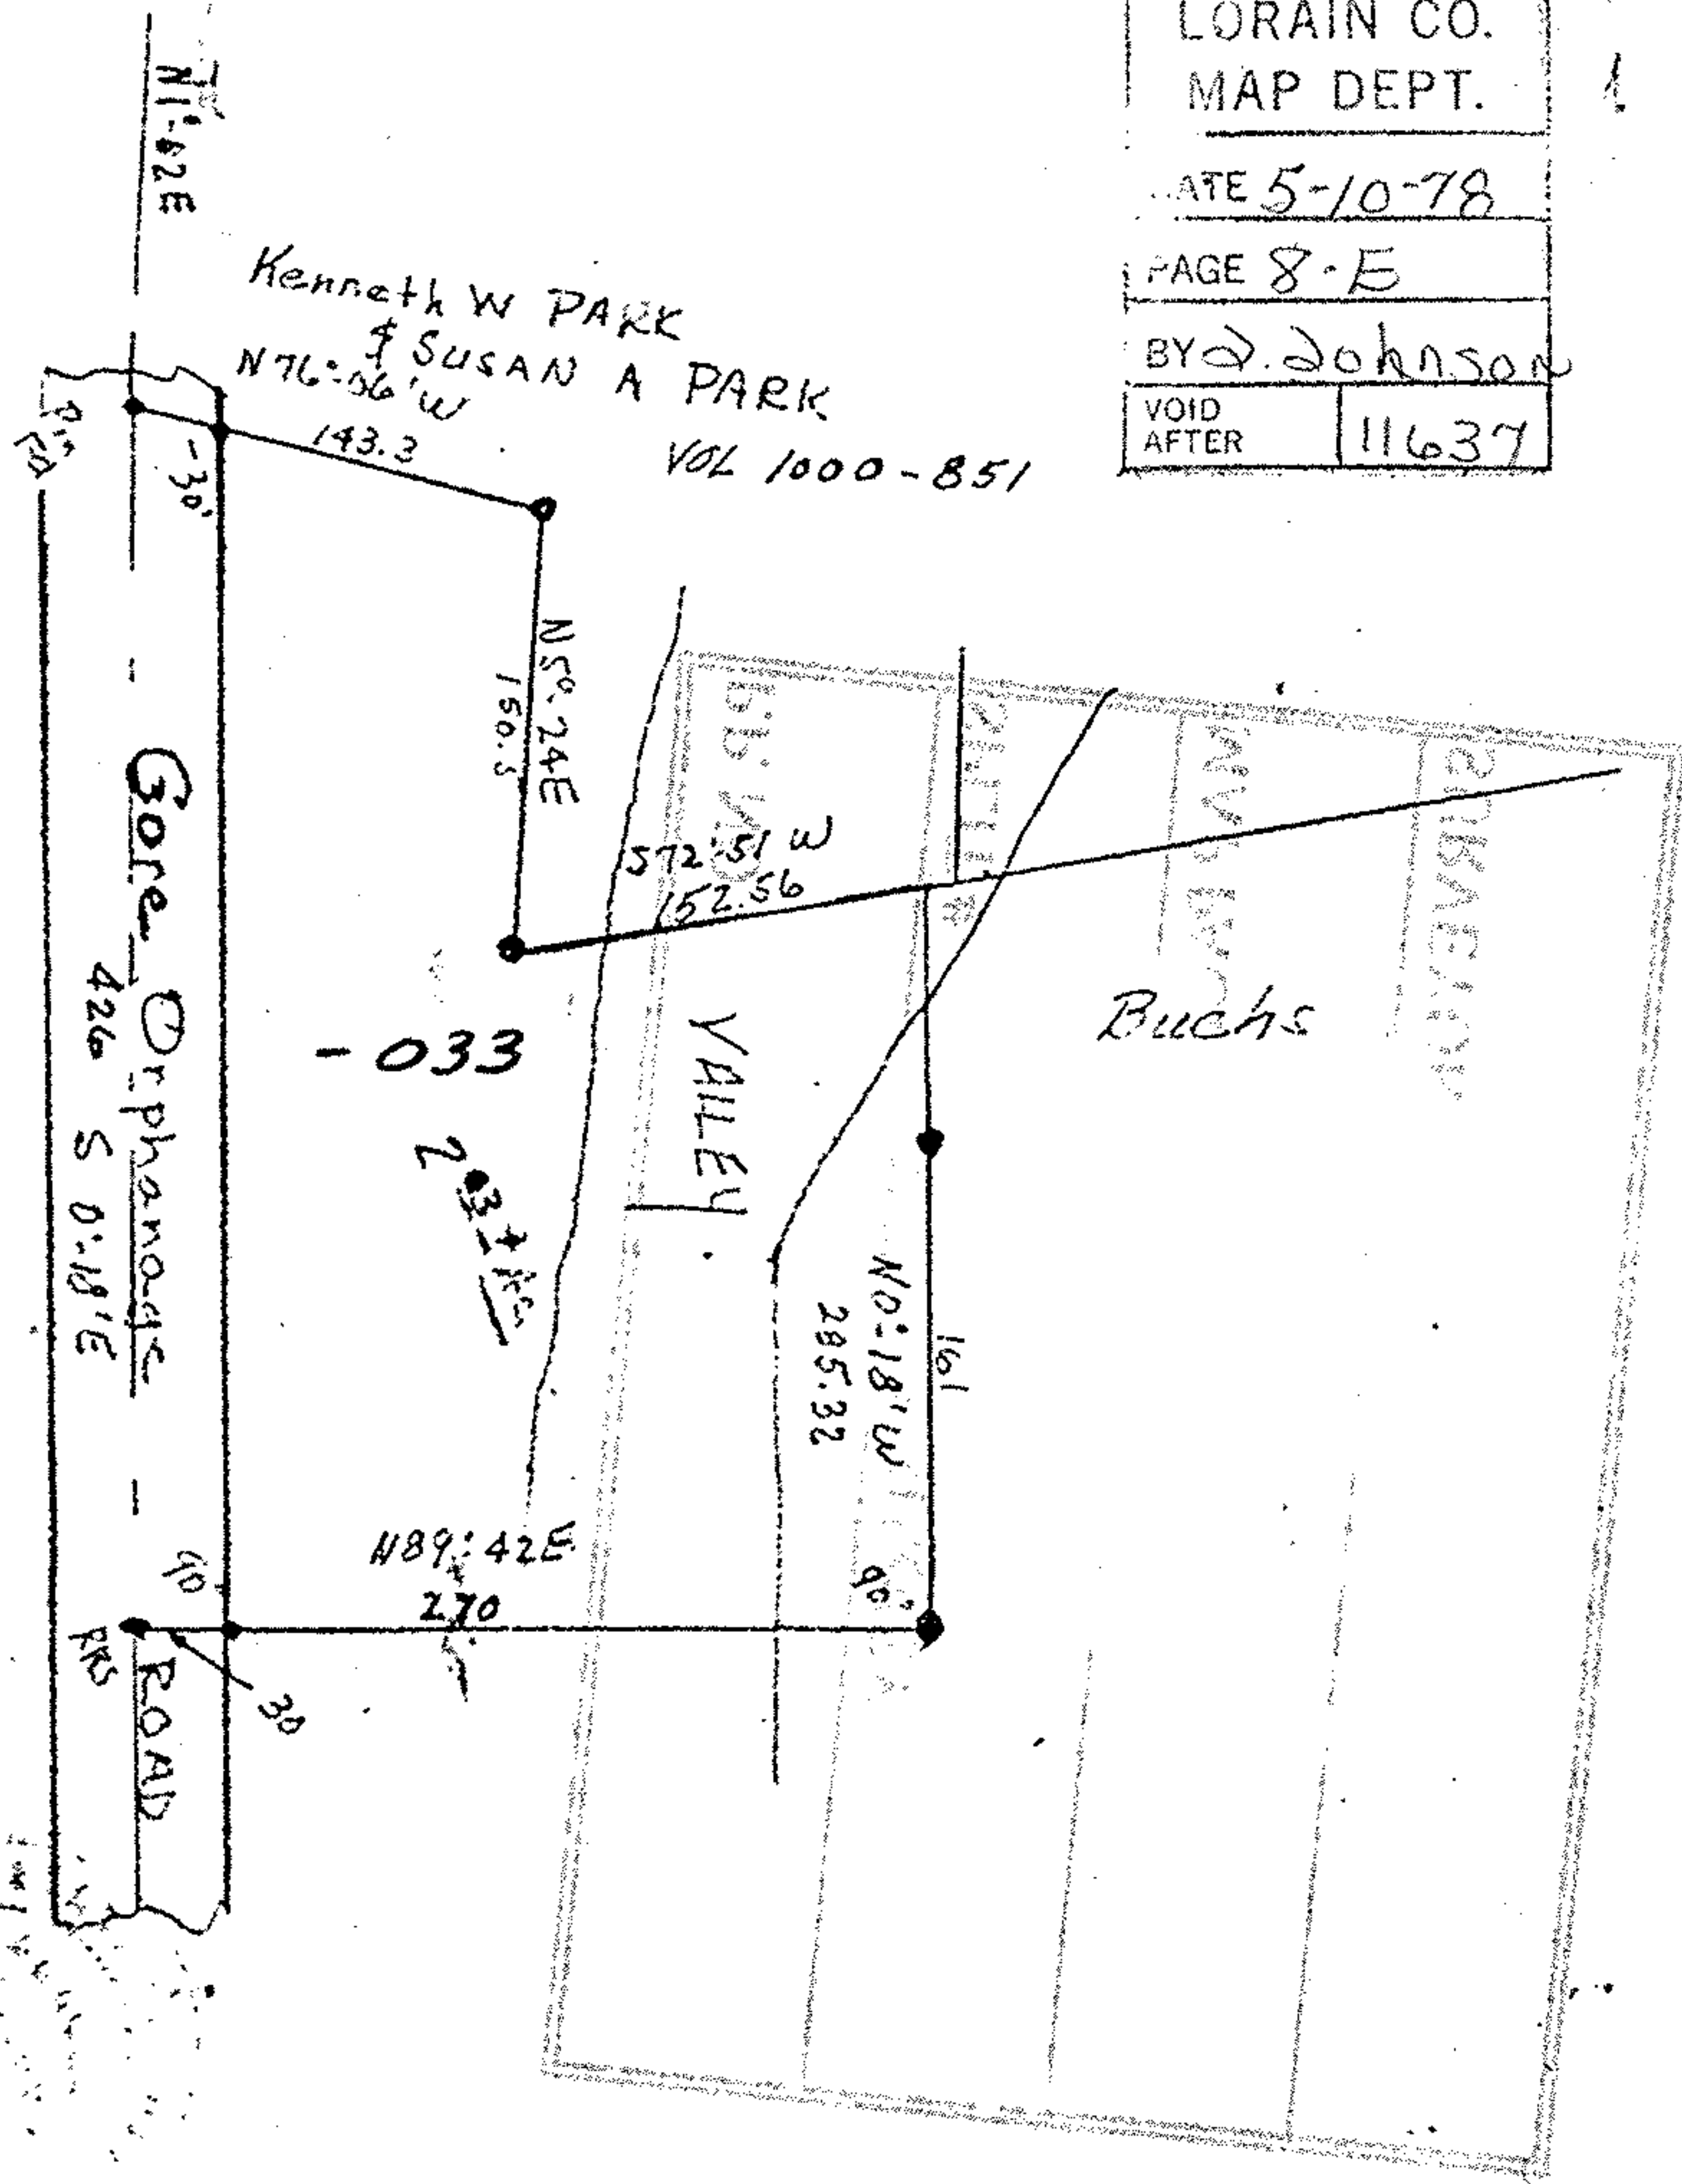

Map of Part of Lot 12 Tract 12 Henrietta Twp. Lorain Co. Ohio

Scale 1" = 100' March 17, 1978

By Arnold F. Koepf Registered Surveyor No. 4306

11637

APPROVED
LORAIN CO.
MAP DEPT.
DATE 5-10-78
PAGE 8-E
BY D. JOHNSON
VOID AFTER 11637

000-210-21-80

LE 211 #

7-8

8-E  
Lot 12