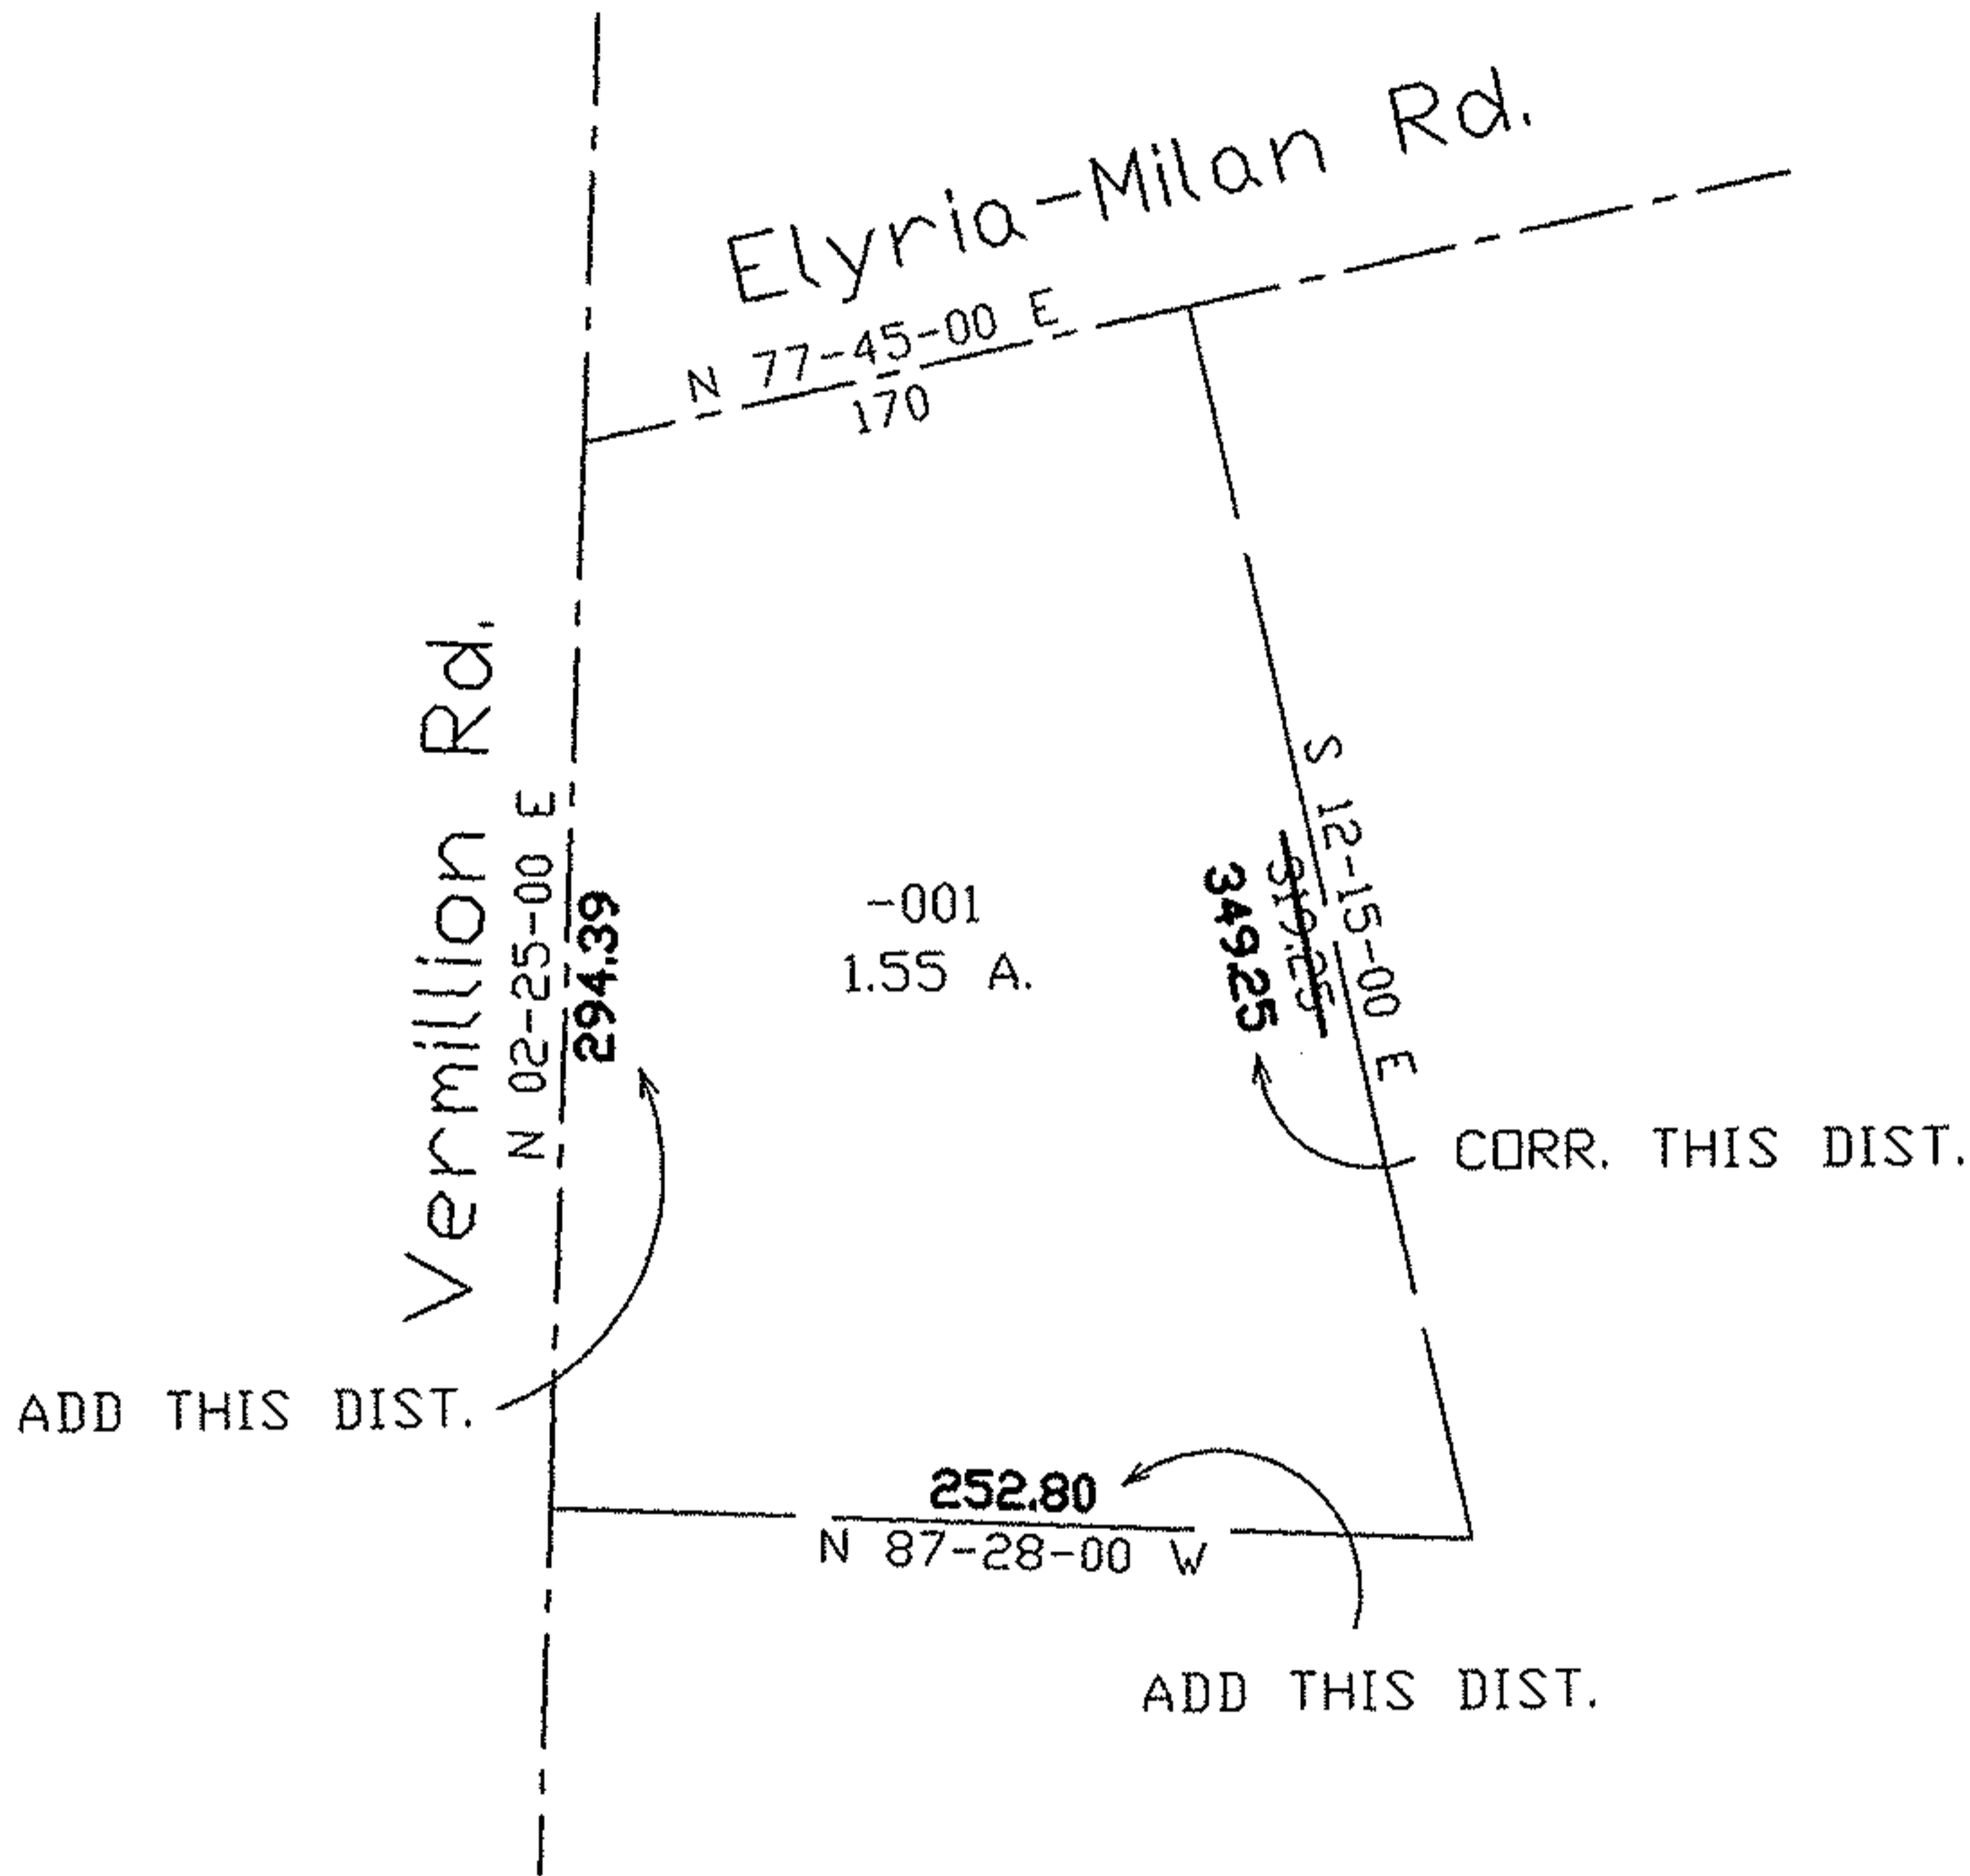

PARENT PARCEL: 08-00-092-104-001

NO. 22460-D

CHILD PARCEL:

STARTING POINT: cL of Elyria-Milan Rd. & cL of Vermillion Rd.

CORR. PER DV 922/188

SPLITS/DEEDS PROCESSED
 LORAIN COUNTY TAX MAP DEPARTMENT
 226 MIDDLE AVE. ELYRIA, OHIO

SURVEYED BY: J.W. WARDEN

CLOSURE: 0.11:10.000

MAP PAGE(S): 08-00-092-8

APPROVED BY: koc DATE: 3/12/98

SCALE: 1" = 100 PRIOR INSTRUMENT: DV 922/P.182