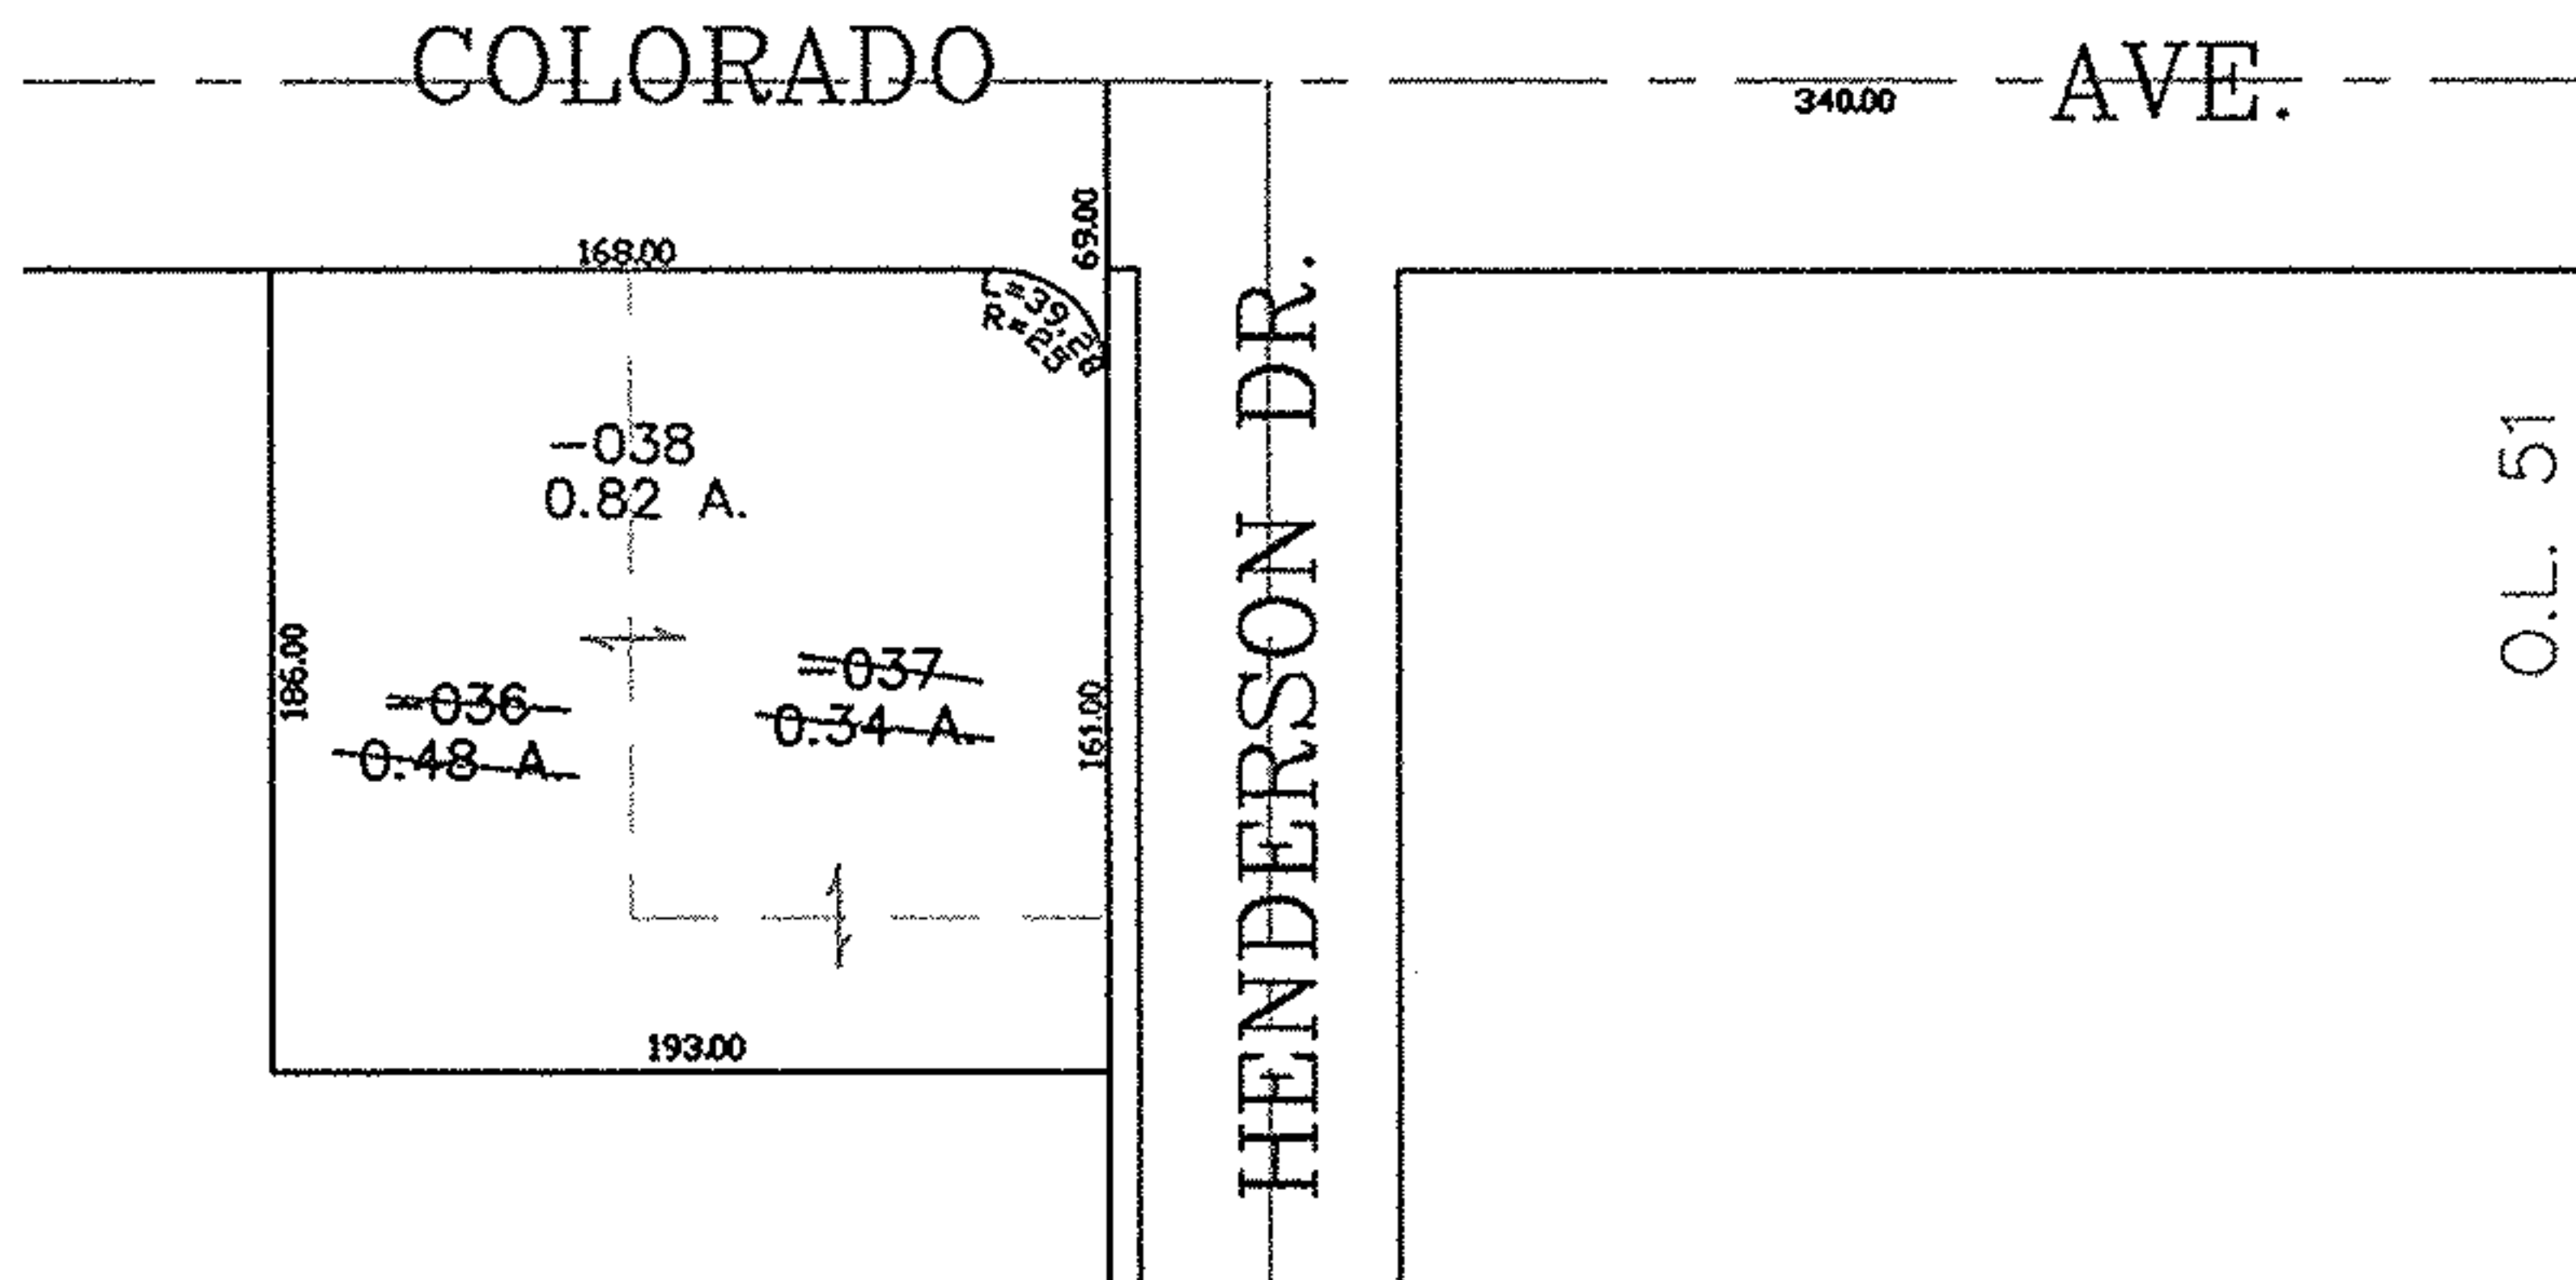

PARENT PARCEL: 02-00-051-142-028, -029

CHILD PARCEL: 02-00-051-142-038

STARTING POINT: CENTERLINE OF COLORADO AVE. & O.L. 51

NO. 01752

SPLITS/DEEDS PROCESSED

LORAIN COUNTY TAX MAP DEPARTMENT
226 MIDDLE AVE. ELYRIA, OHIO

SURVEYED BY: PATRICK A. MCGANNON

CLOSURE: 0.00 : 10.000

MAP PAGE(S): 02-00-051-B

APPROVED BY: JAH DATE: 9-2-04

SCALE: 1" = 100 PRIOR INSTRUMENT: 20010763601