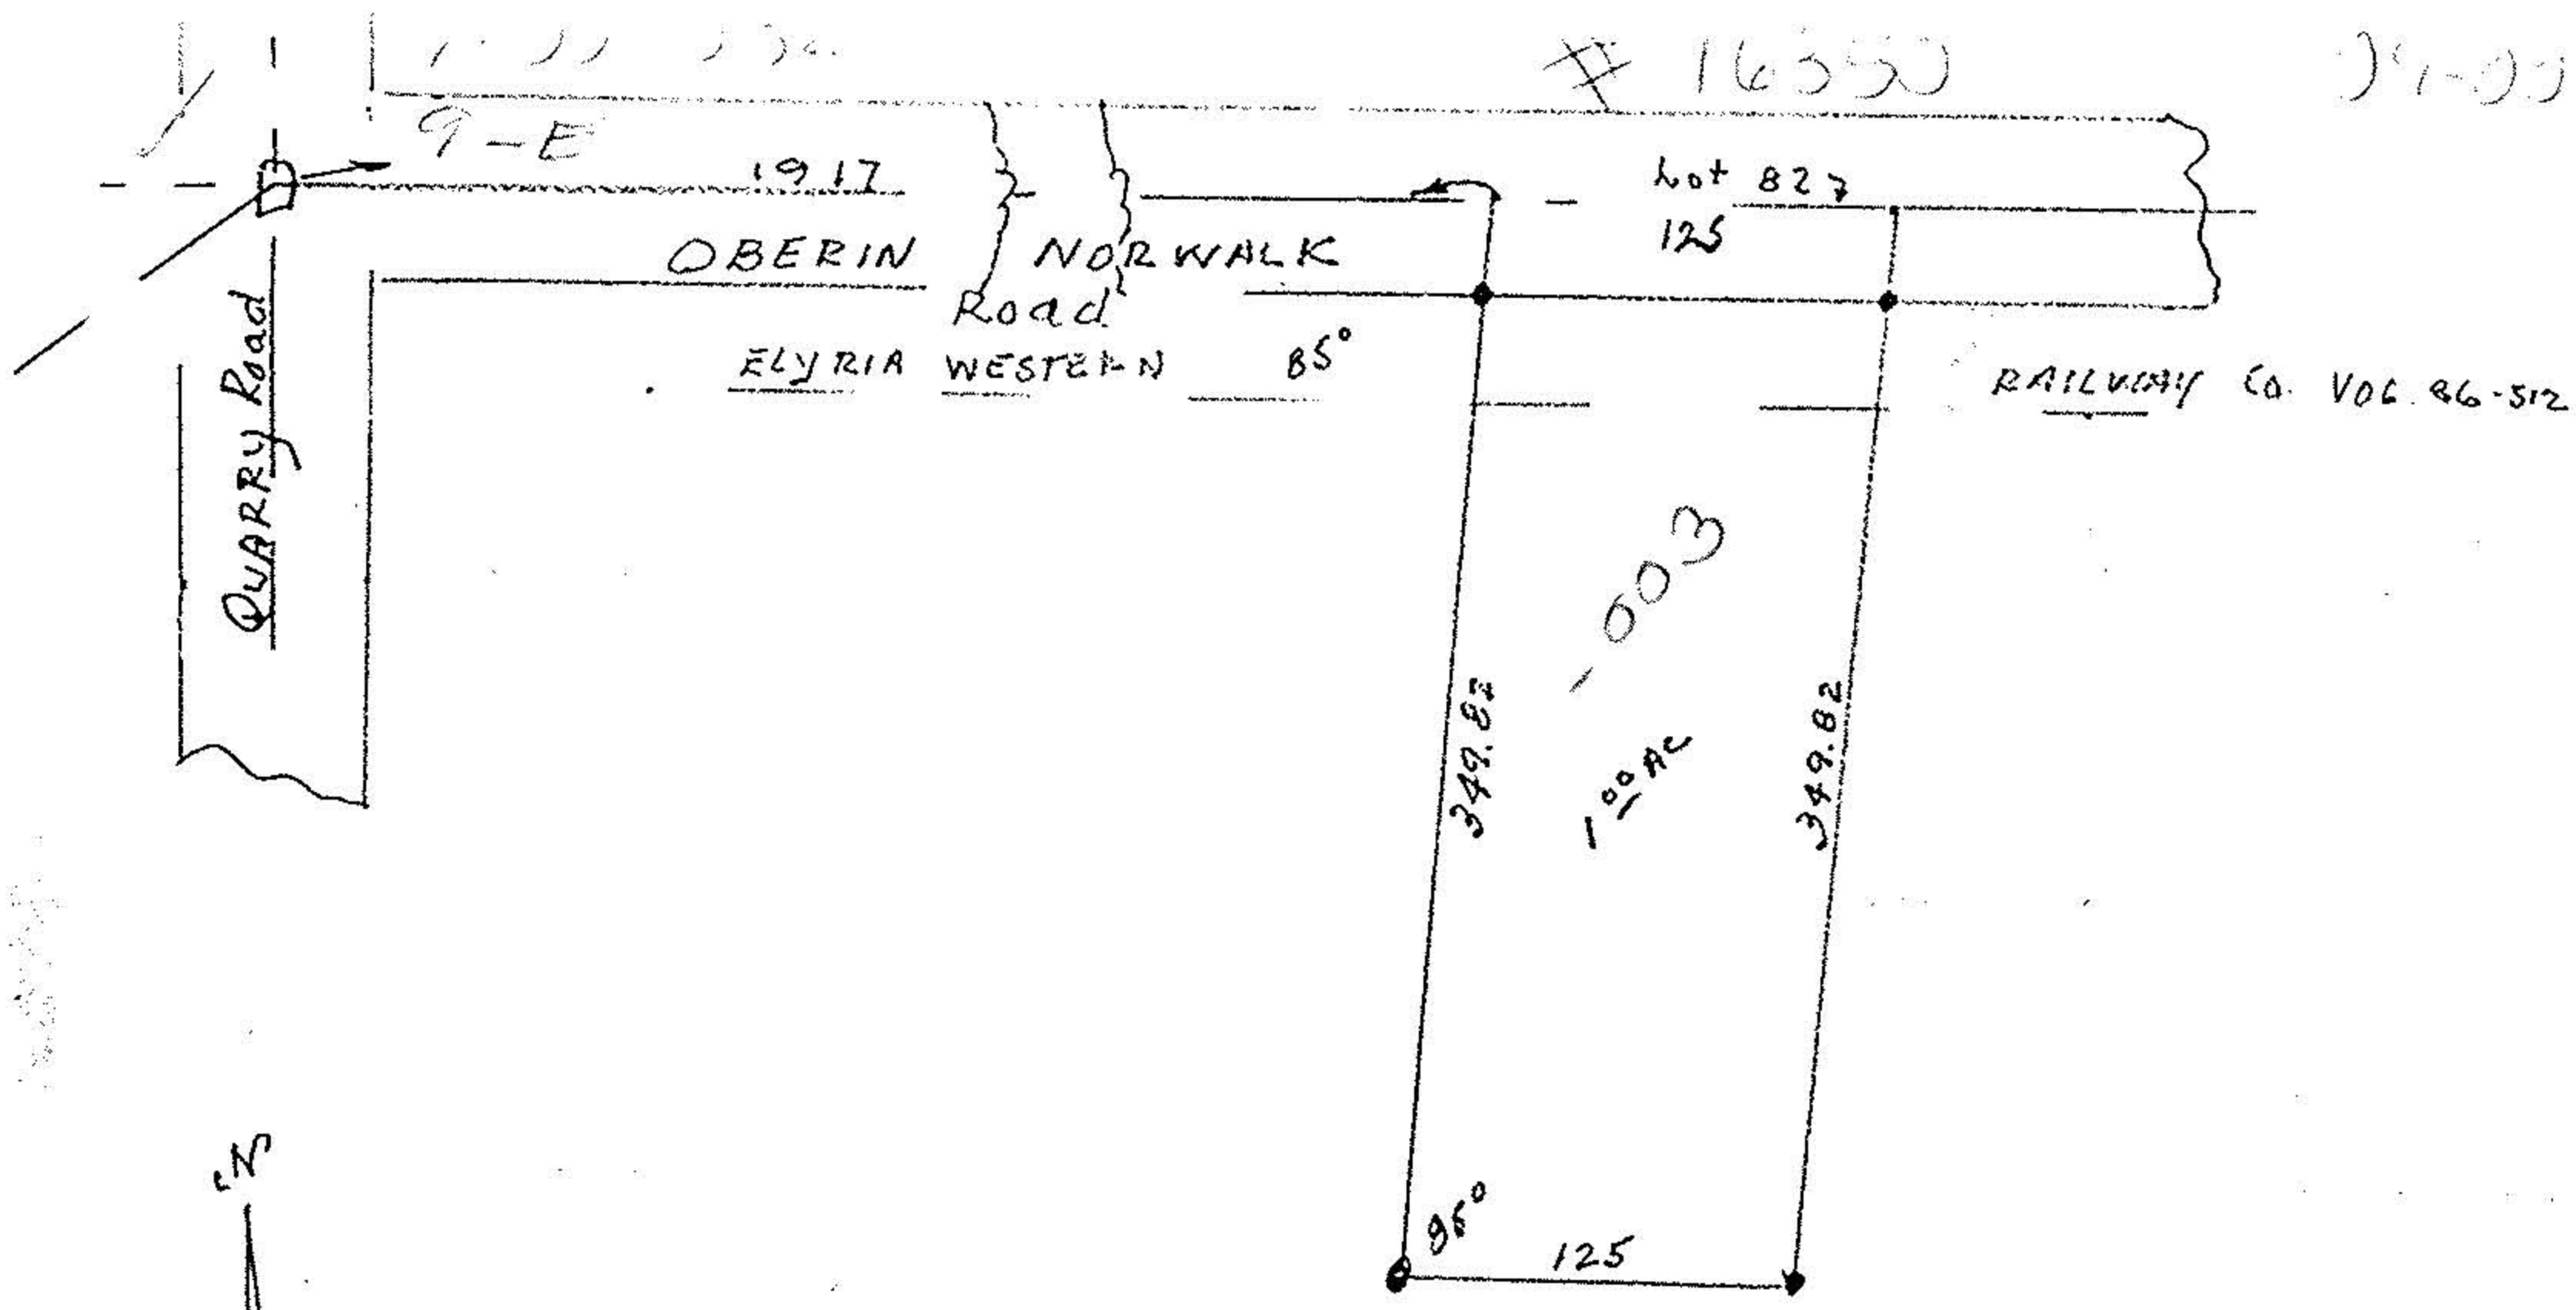

16350

9-03-082-000

Survey Map of part of O.L. 82 Russia Twp. Lorain Co. Ohio
 Scale 1" 100'
 July 22, 1985
 By Arnold F. Koepp Reg. Surveyor No. 4306

#16350

APPROVED LORAIN CO. MAP DEPT.	
DATE	9-3-85
PAGE	9-E
BY	C. Francis
VOID AFTER	16350