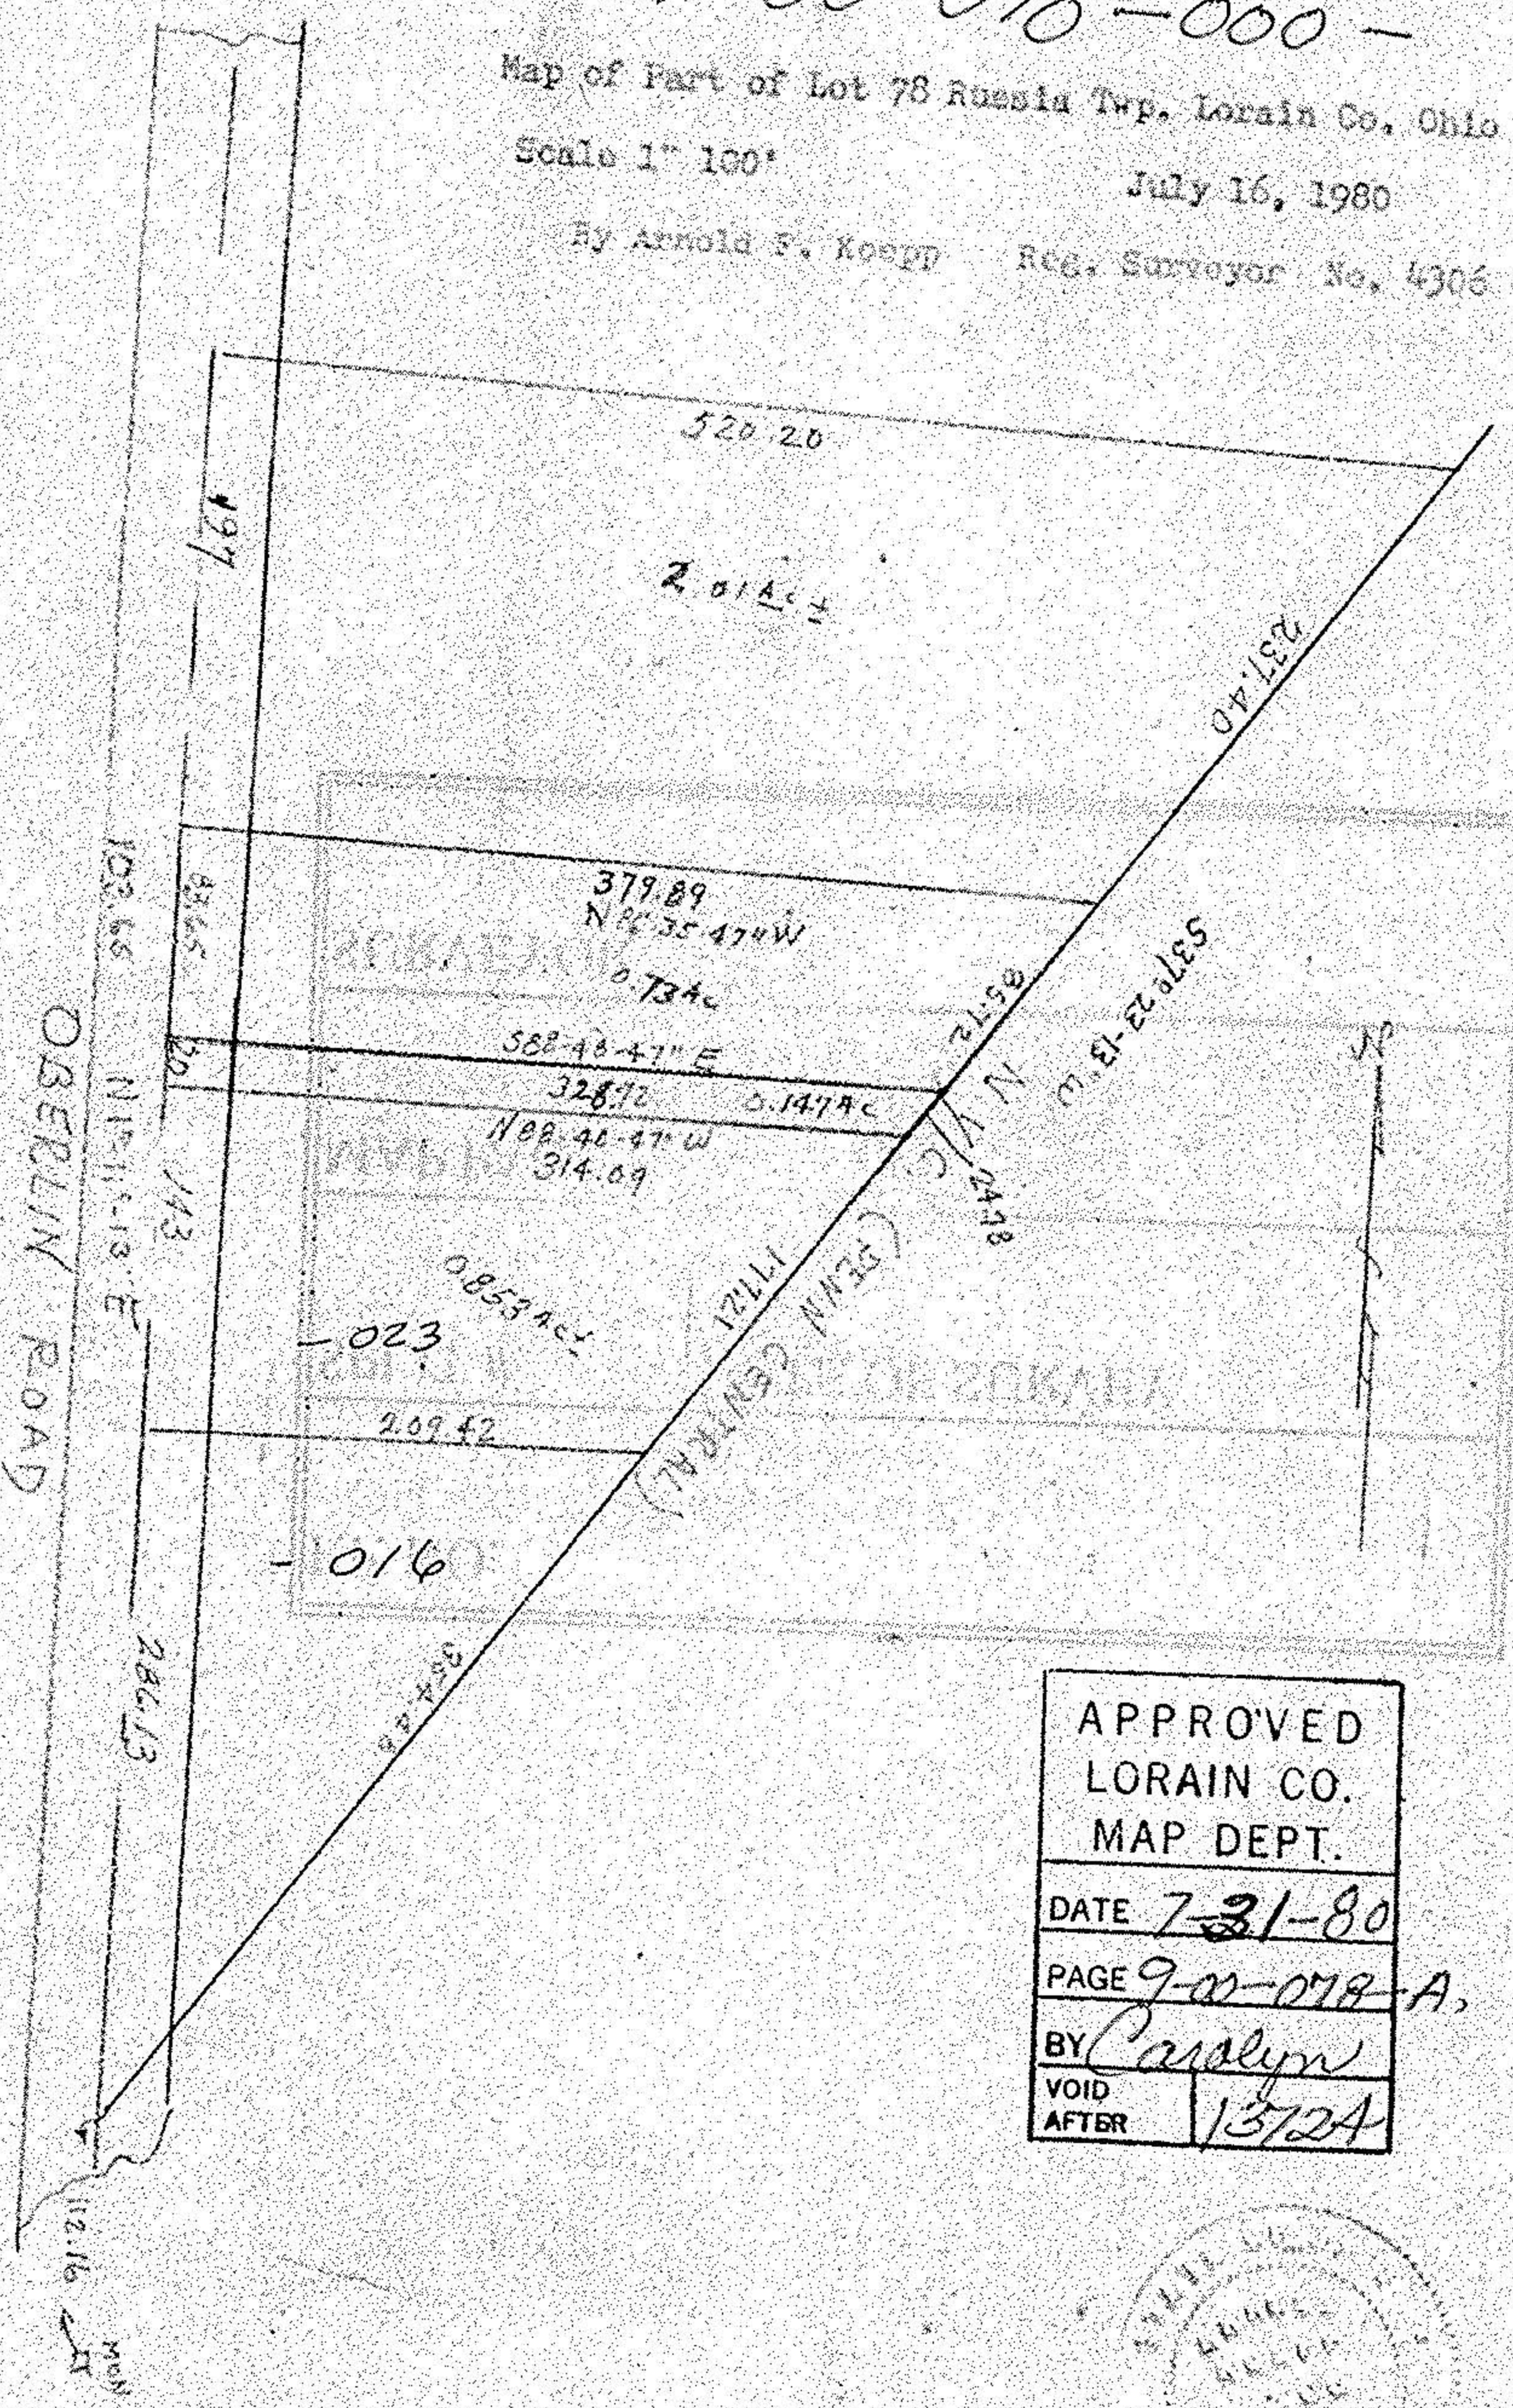

09-00-078-000 -

13724

Map of Part of Lot 78 Russia Twp. Lorain Co. Ohio

Scale 1" = 100'

July 16, 1980

By Arnold F. Koepf

Reg. Surveyor No. 4306

261.99
 24.78
 237.21
 261.99

APPROVED LORAIN CO. MAP DEPT.	
DATE	7-31-80
PAGE	9-00-078-A
BY	Carolyn
VOID AFTER	13724

1.01
 0.15
 36
 1.01

09-00-078-000

09-00-078-A