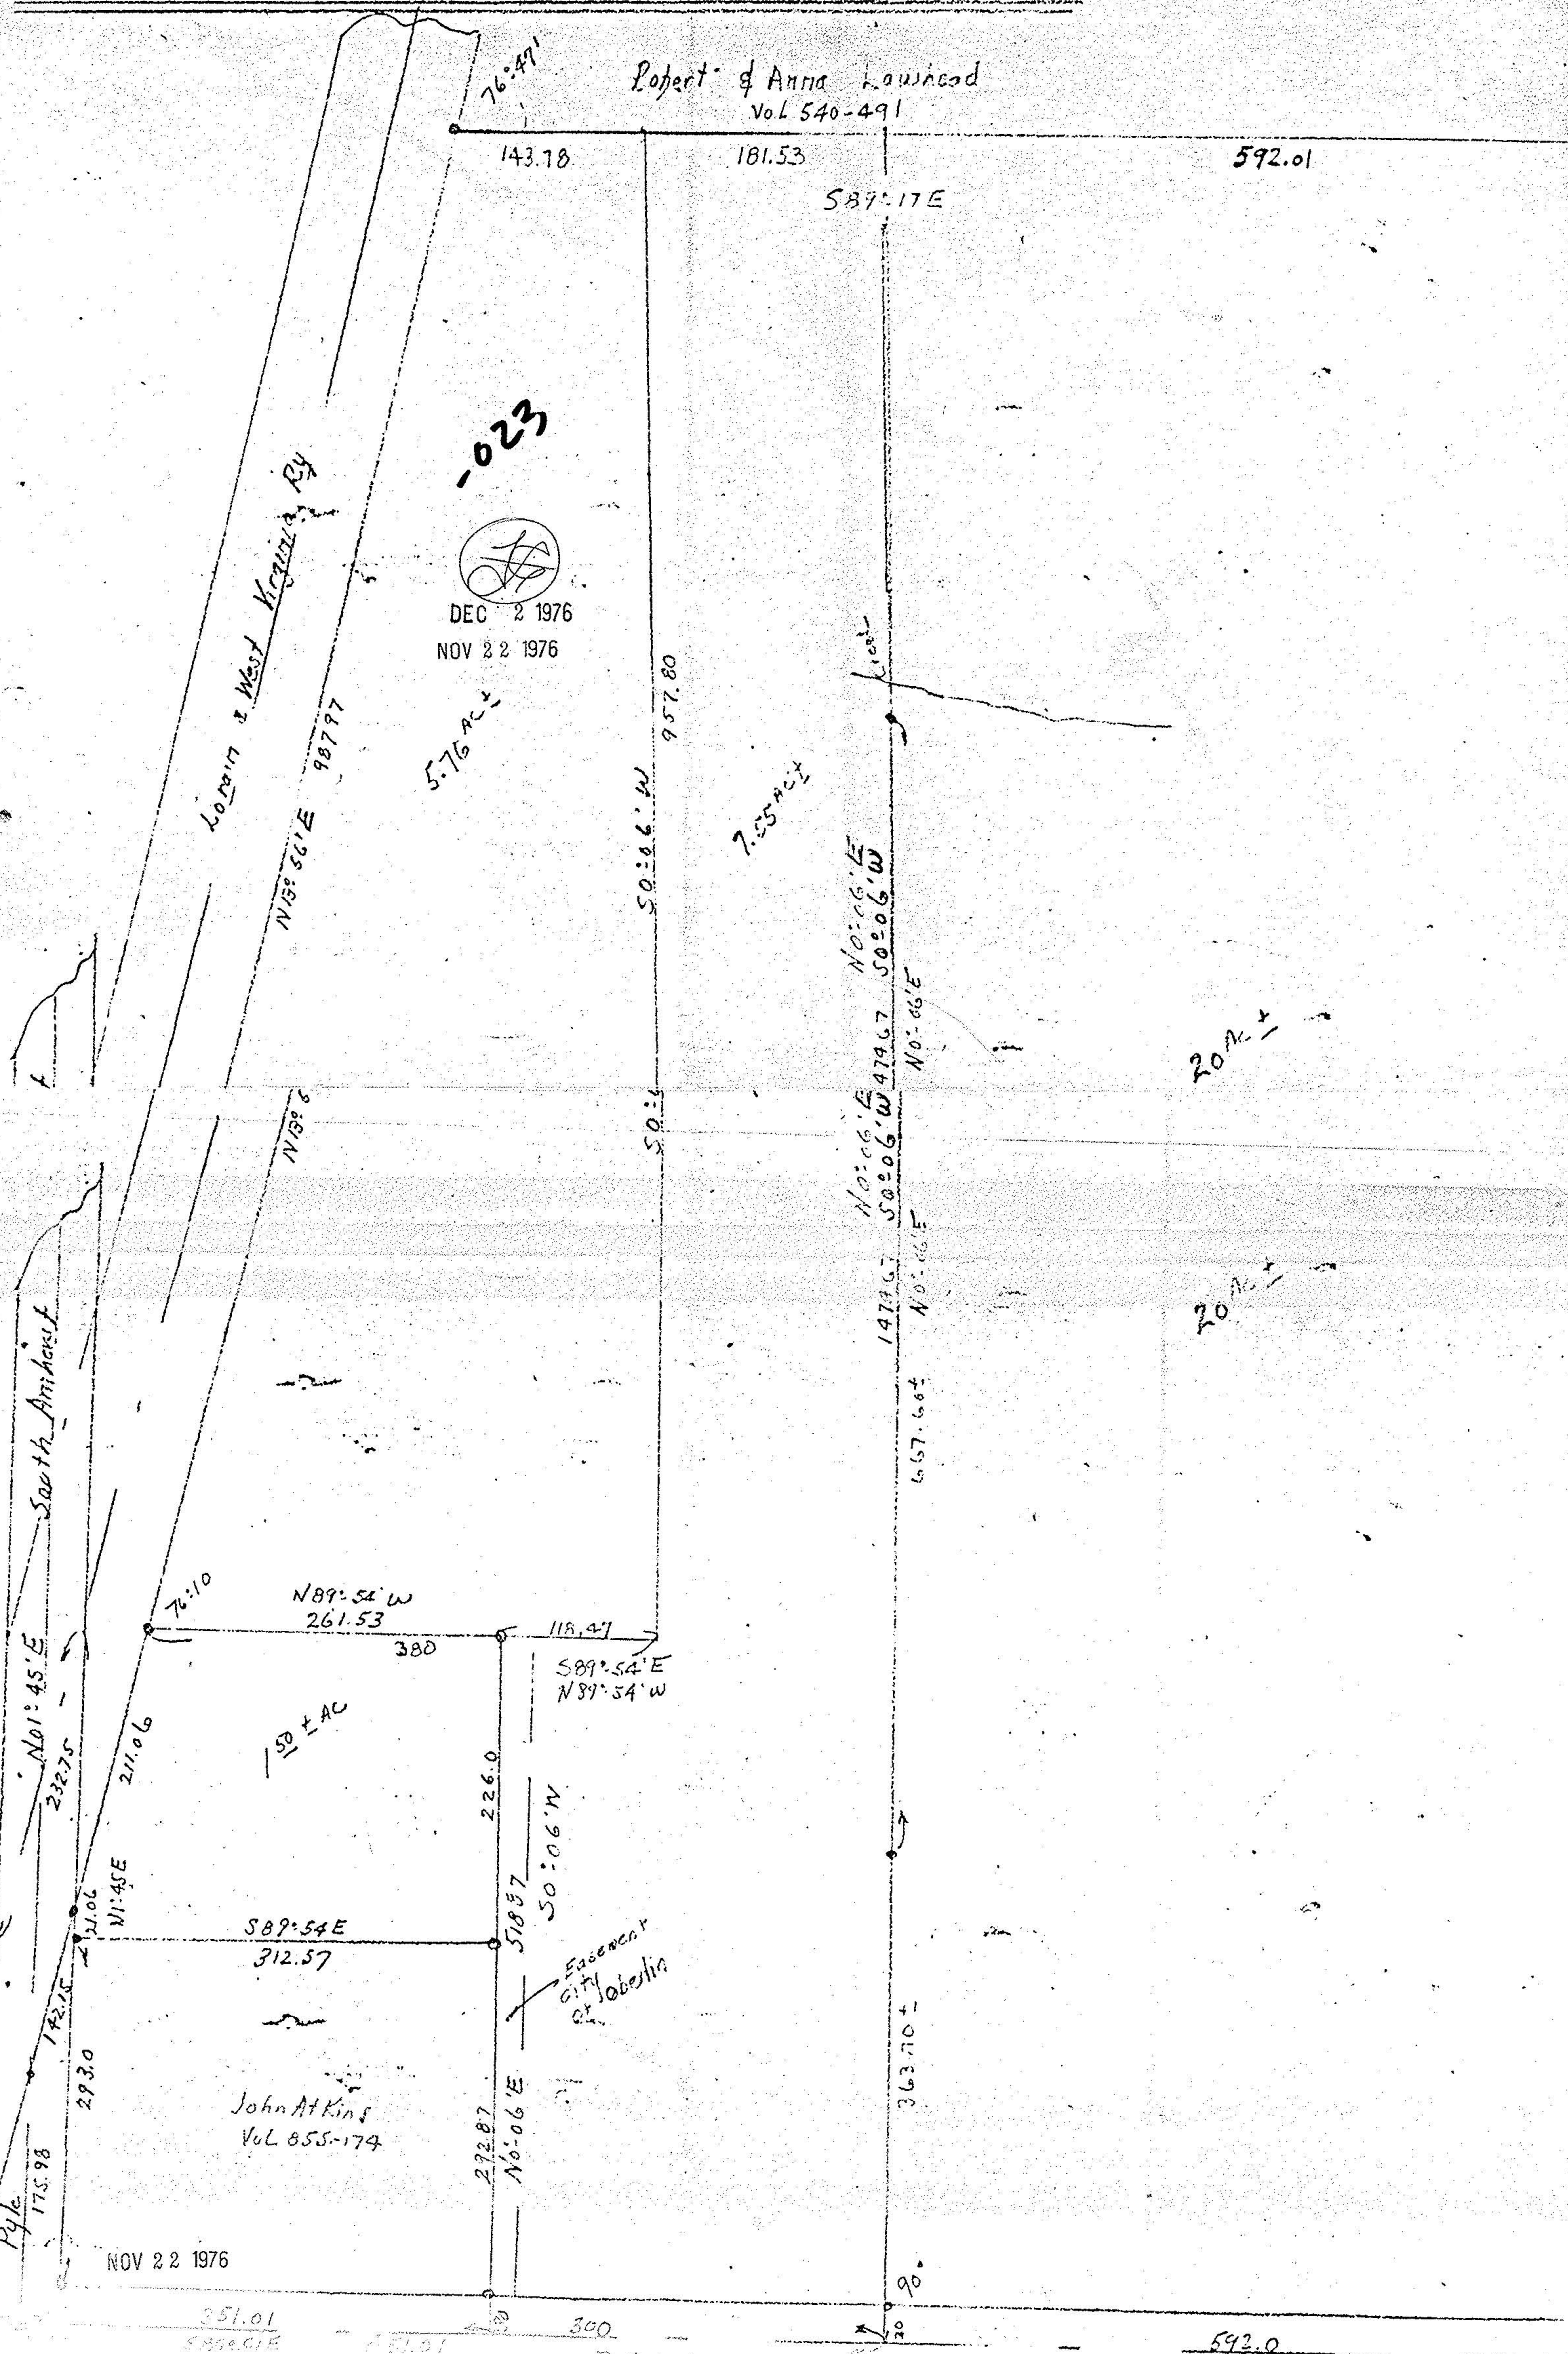

MAP OF P. J.L. 54 RUSSIA TWP. LORAIN CO. OHIO
SCALE 1"=100' DEC. 10 1974

Revised Dec. 14-1974 Revised Oct 8-76

BY A.F. KOEPP REGISTERED SURVEYOR

09-00-054000
10-106
9F

9-F
9F 601454

-023

20 AC

20 AC