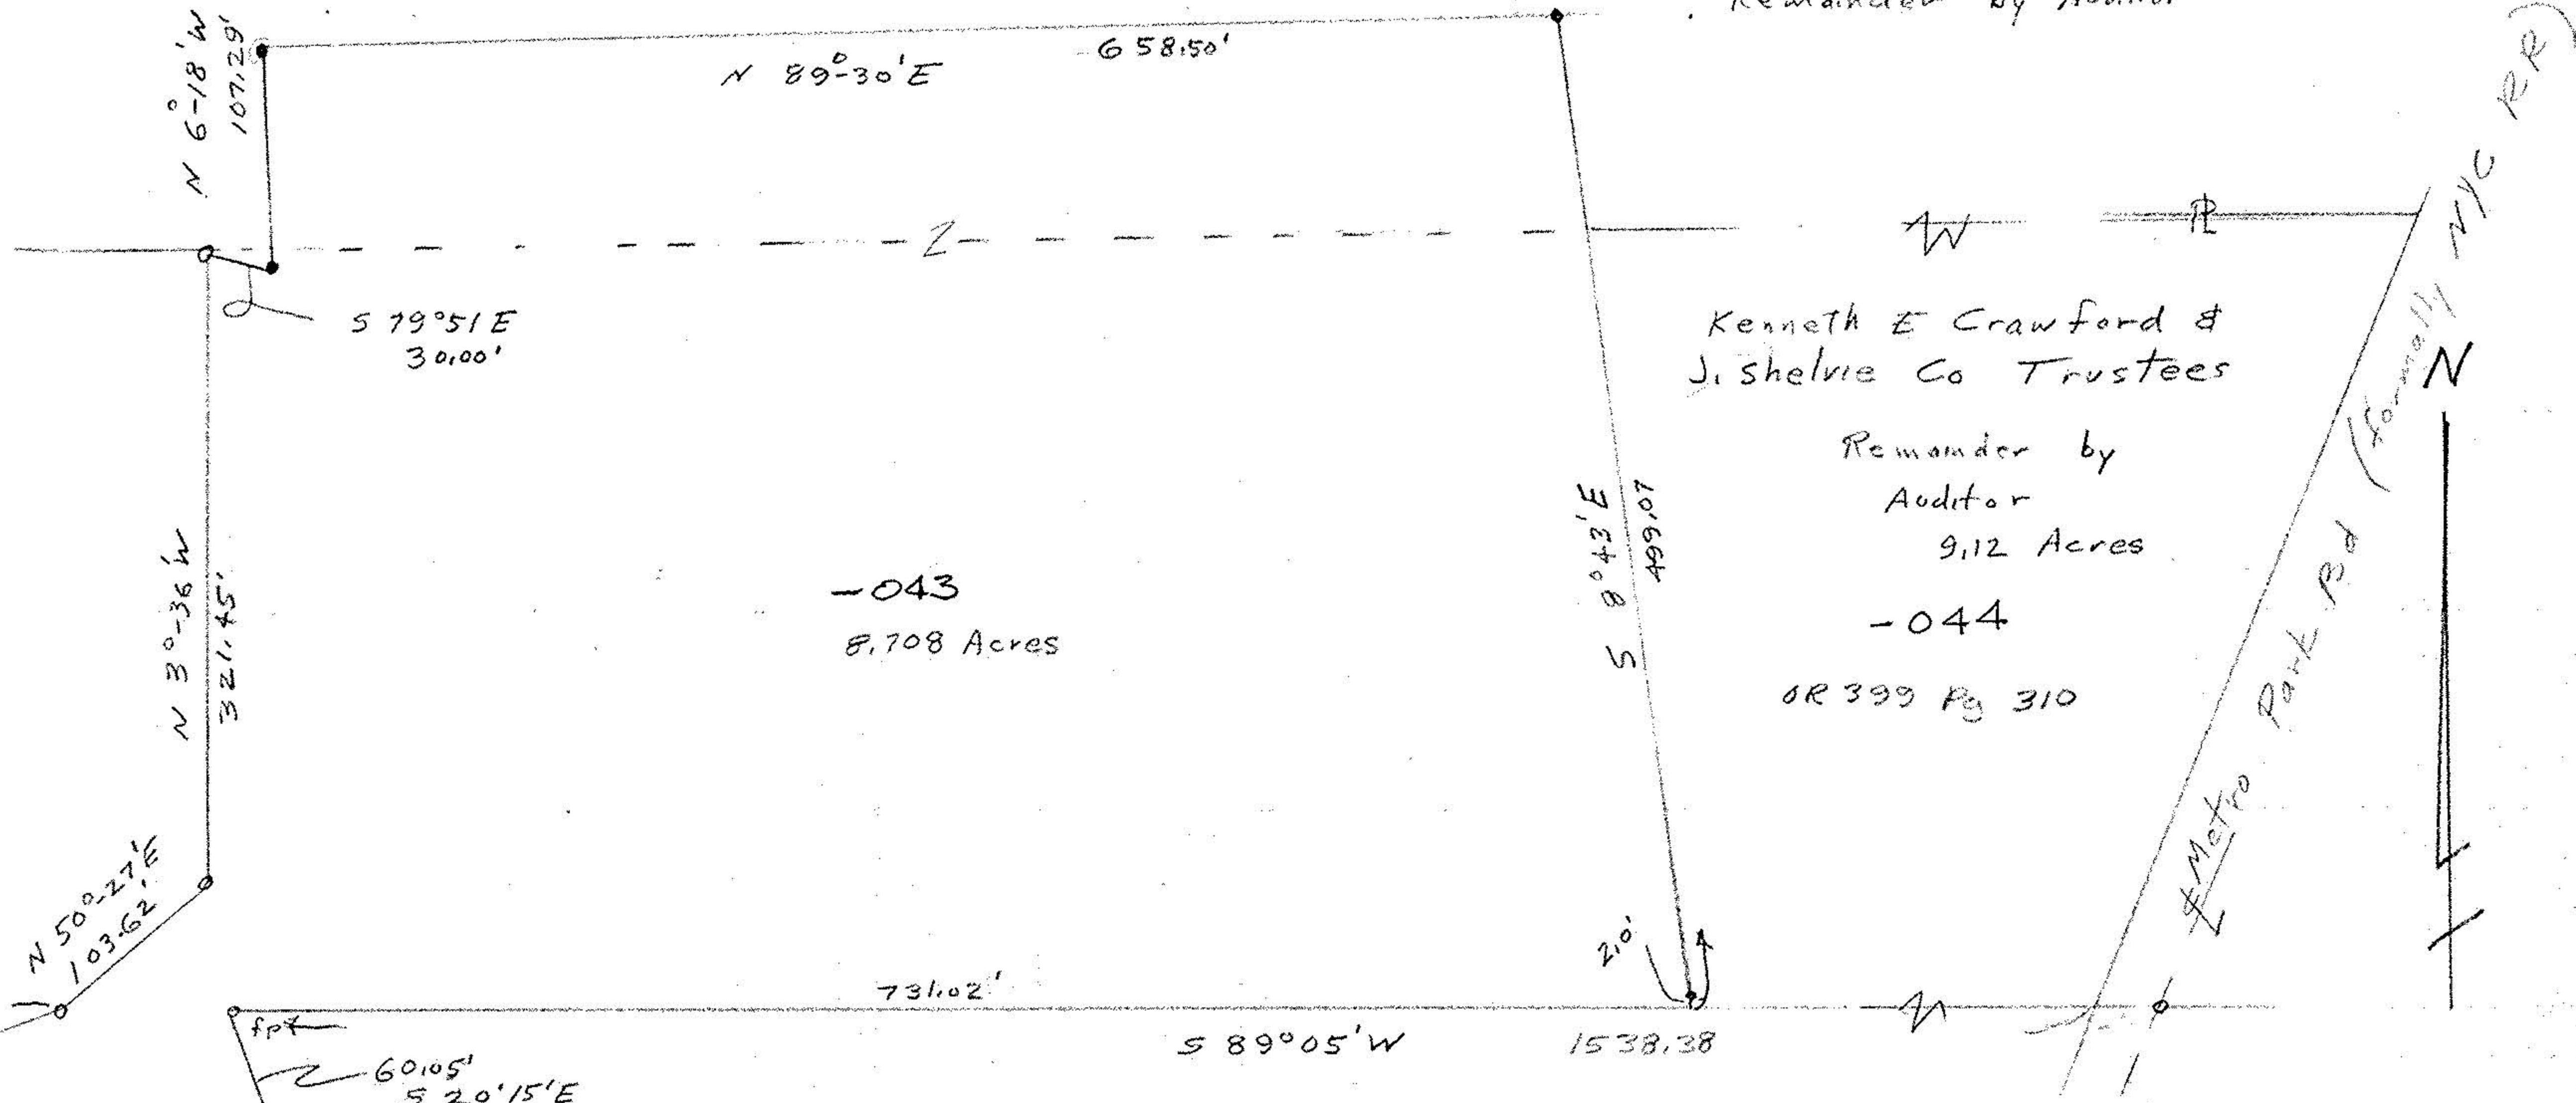

KENNETH E. CRAWFORD

Crawford Family Trust
OR 399 Pg 310

51.74 Acres
Remainder by Auditor

- o iron pipes fd
- iron pins set
- o fp 2" steel fence post

Brian K Ingram &
Judy L Weddington

-043
8.708 Acres

Kenneth E Crawford &
J. Shelvie Co Trustees

Remainder by
Auditor
9.12 Acres

-044
OR 399 Pg 310

Herman C & Juliette Larkins
OR 224 Pg 428

#21805

APPROVED
LORAIN CO.
MAP DEPT.
DATE 6-25-96
PAGE 6-130, 131
BY *[Signature]*
VOID AFTER 21805

Survey for Kenneth Crawford
Original Lot 5 West of Black River
Elyria Township
Lorain County Ohio
Scale 1" = 100 April 1995