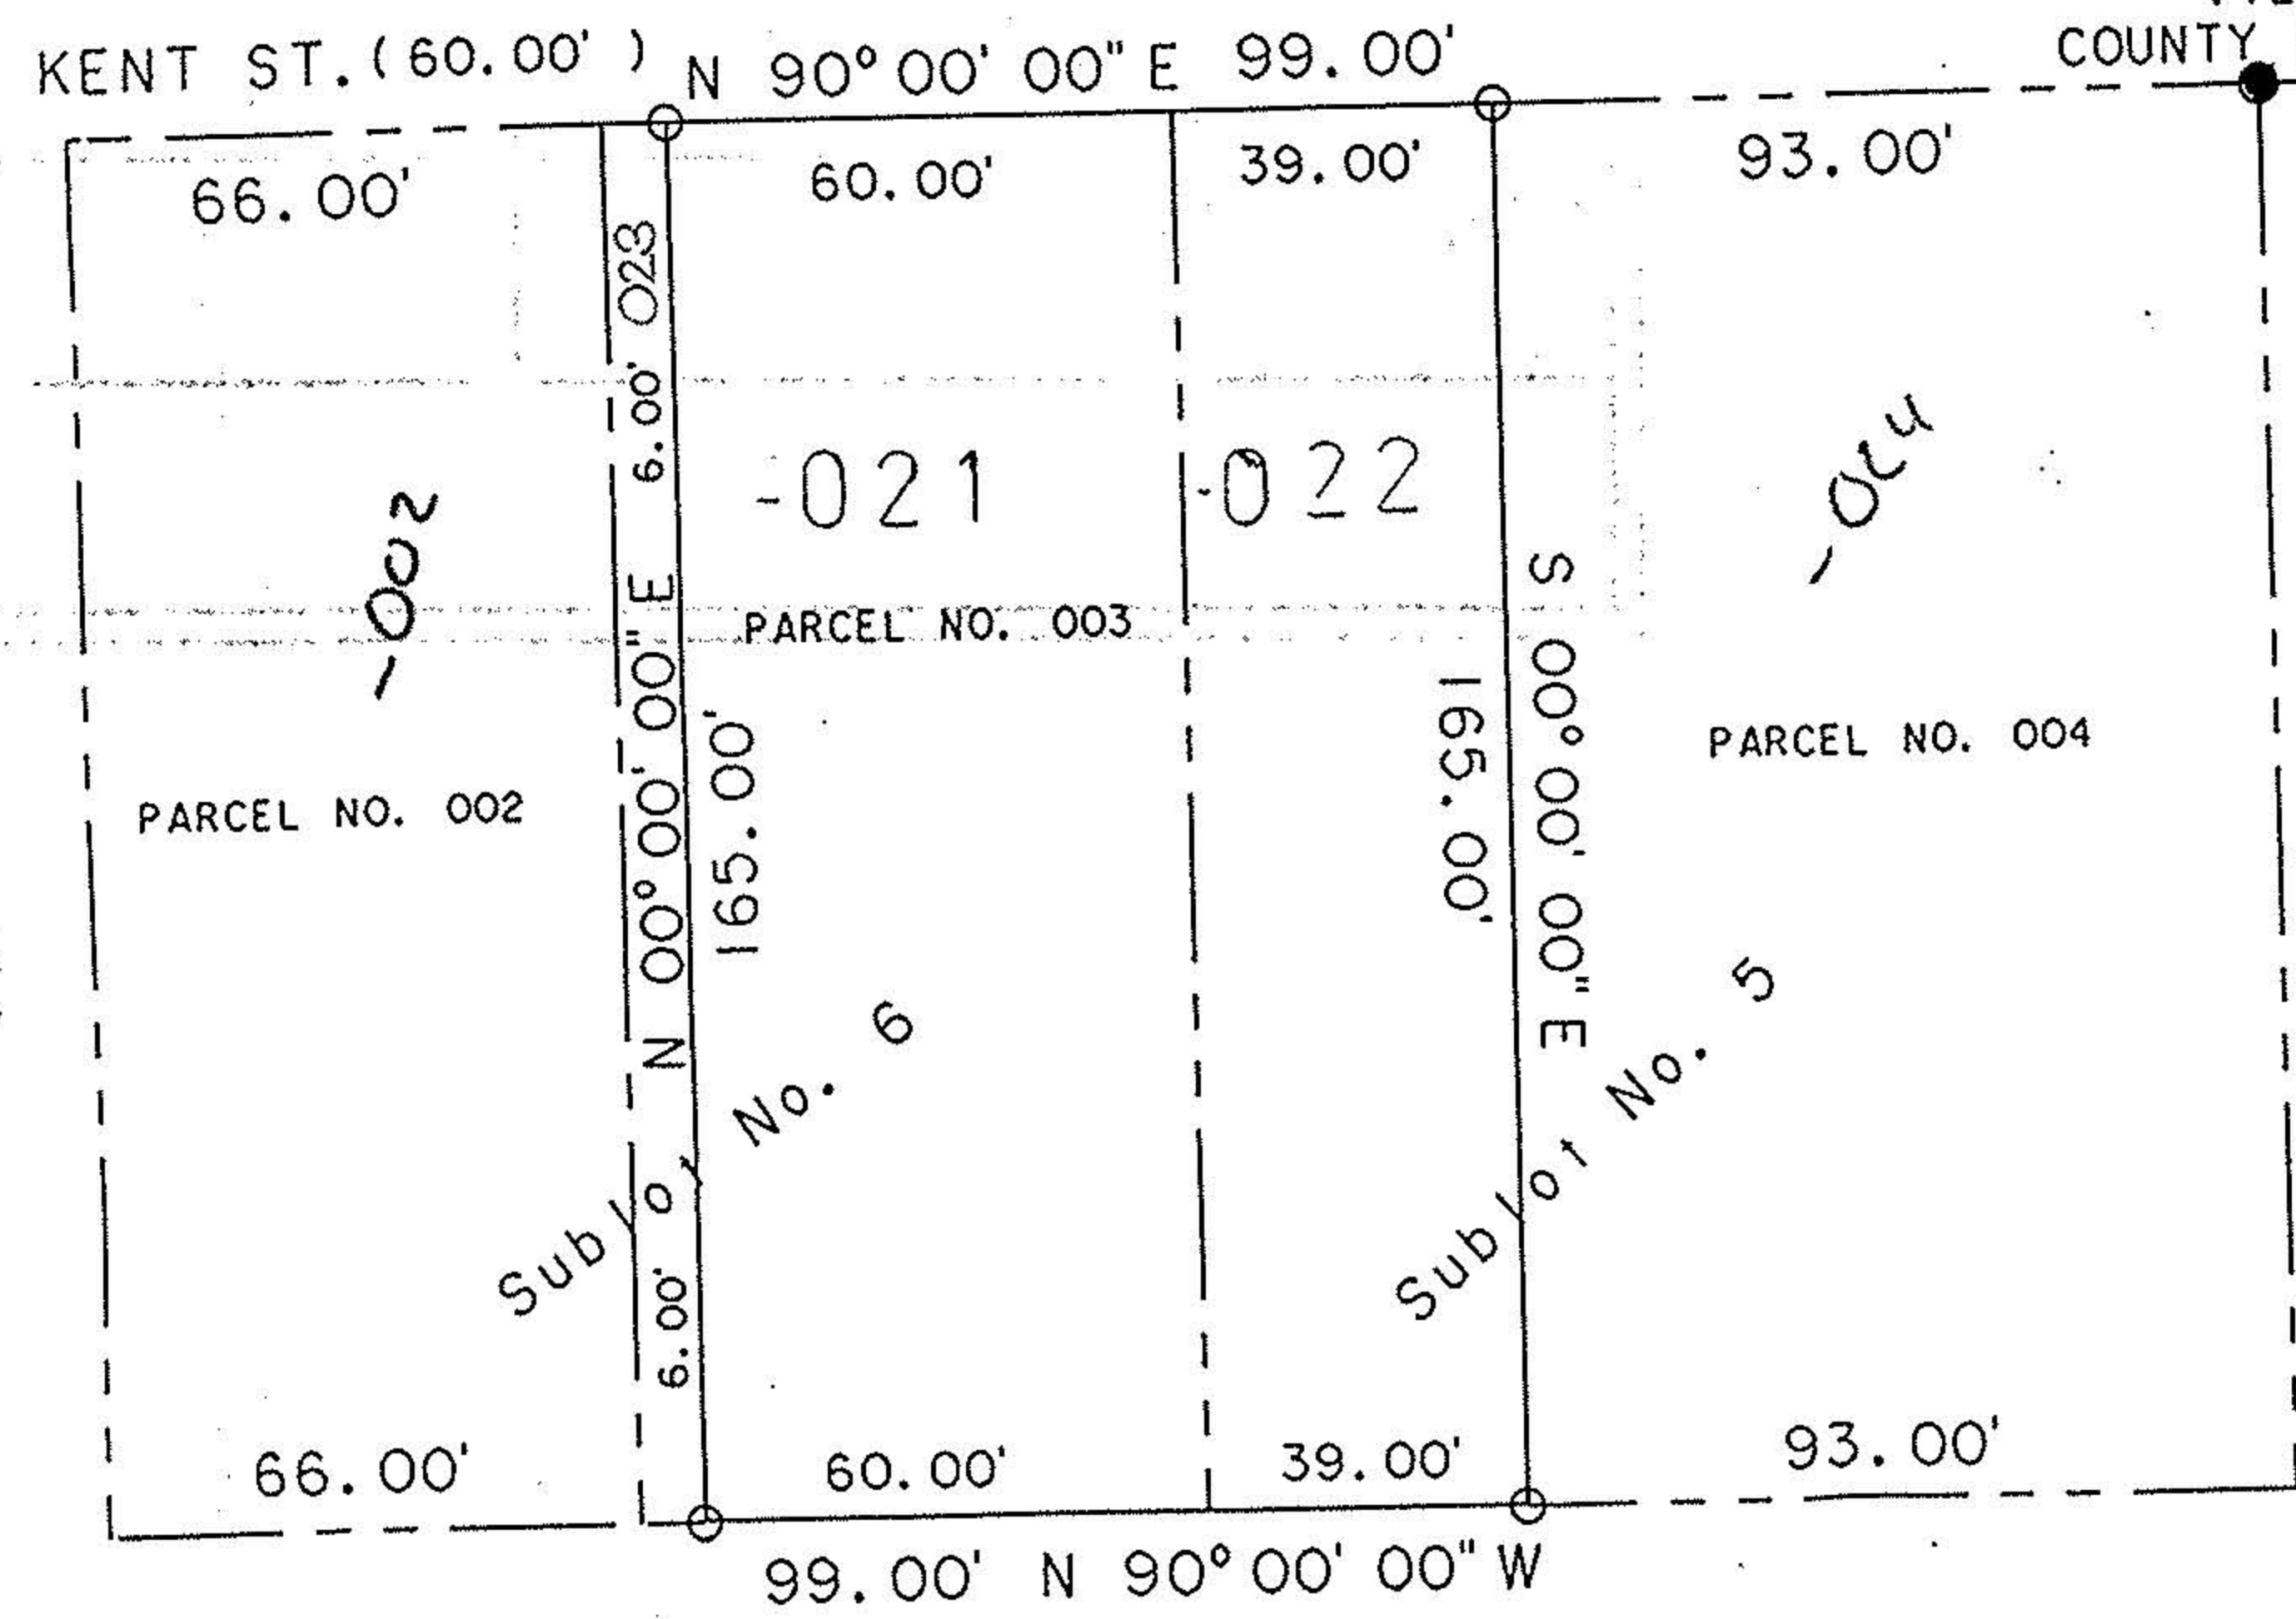

PLAT OF SURVEY

FOR
PAULA BROWN

PART OF WELLINGTON TWP. LOT NO. 26
S.S. WARNER'S SUBDIVISION SUBLOTS 5 & 6
VILLAGE OF WELLINGTON
COUNTY OF LORAIN, STATE OF OHIO

MARY ANN JAMISON
LORAIN COUNTY RECORDER

FEB 27 3 41 PM '96

001224

RECEIVED FOR RECORD
PG 263
FILM ROLL NO. 1059

O.R. VOL PAGE
1224 000265

21703

APPROVED LORAIN CO. MAP DEPT	
DATE	
PAGE	1800-026B
BY	

I hereby certify this survey
to be correct to the best of
my knowledge.