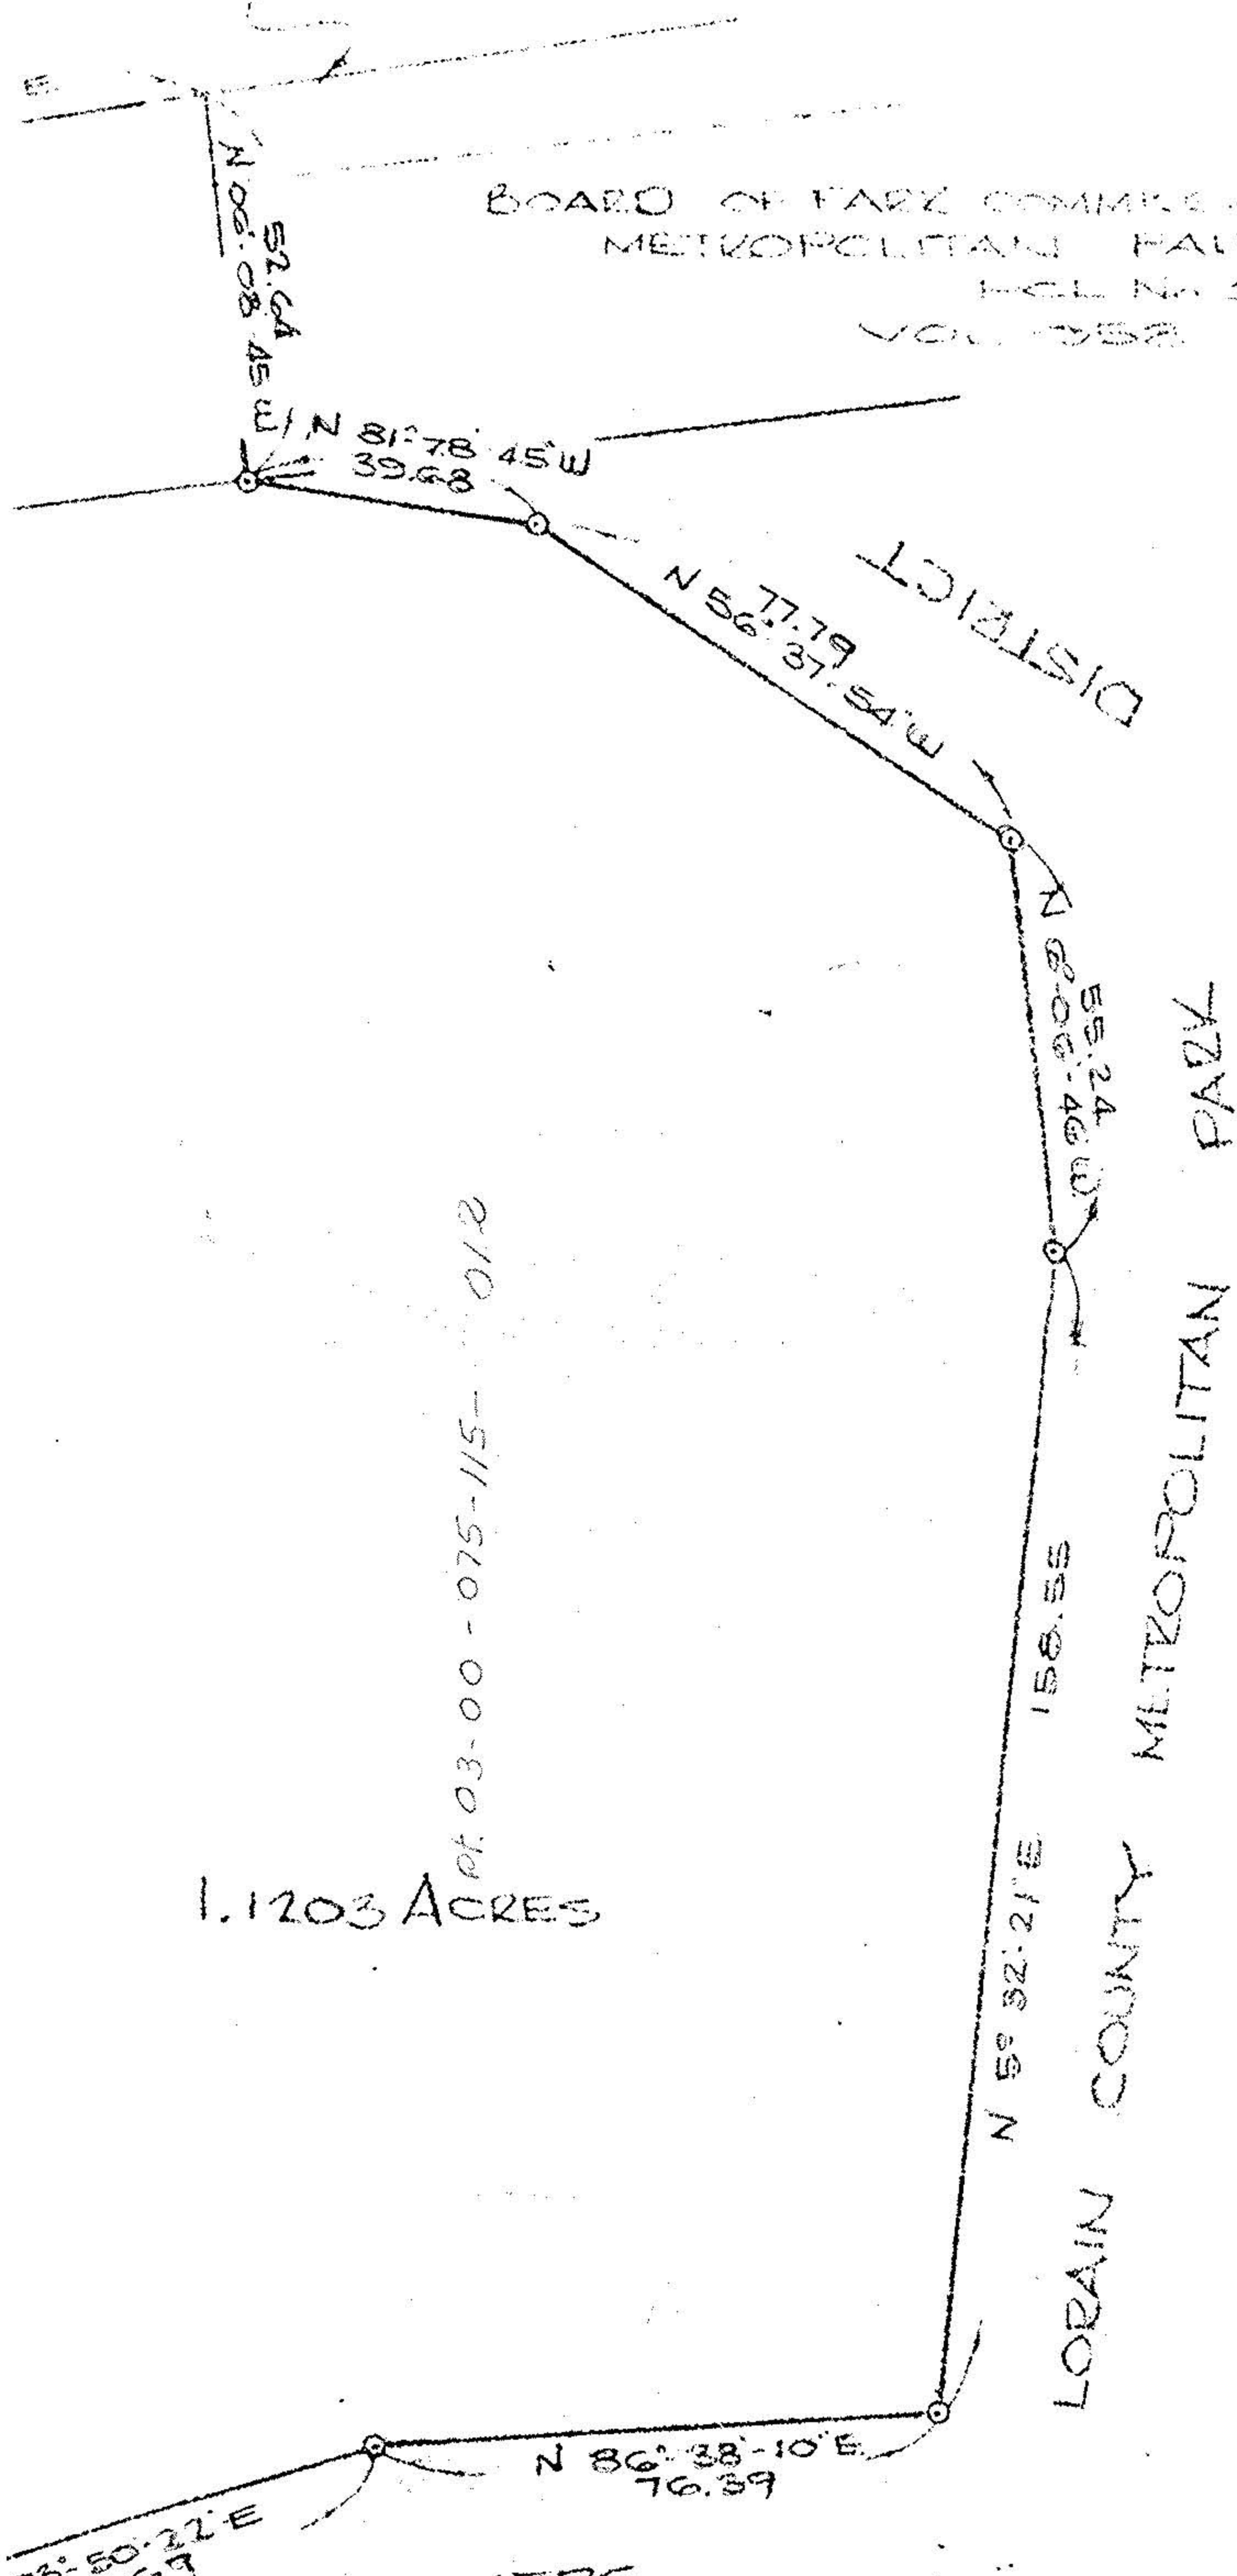

2E4

THE OLD & OF THE  
NEW NORTH RIDGE  
ROAD (STATE ROUTE 254)

9835

3-00-075C

BOARD OF PARK COMMISSIONERS, LORAIN COUNTY  
METROPOLITAN PARK DISTRICT  
PCL No. 1  
VOL. 252 PG 384 + 385

SCALE  
1" = 30'

DATE  
JUNE 1971

COMMISSIONERS

NOTE:

ALL POINTS SHOWN AS —  
AVE IRON PINS FOUND

56' 70

E