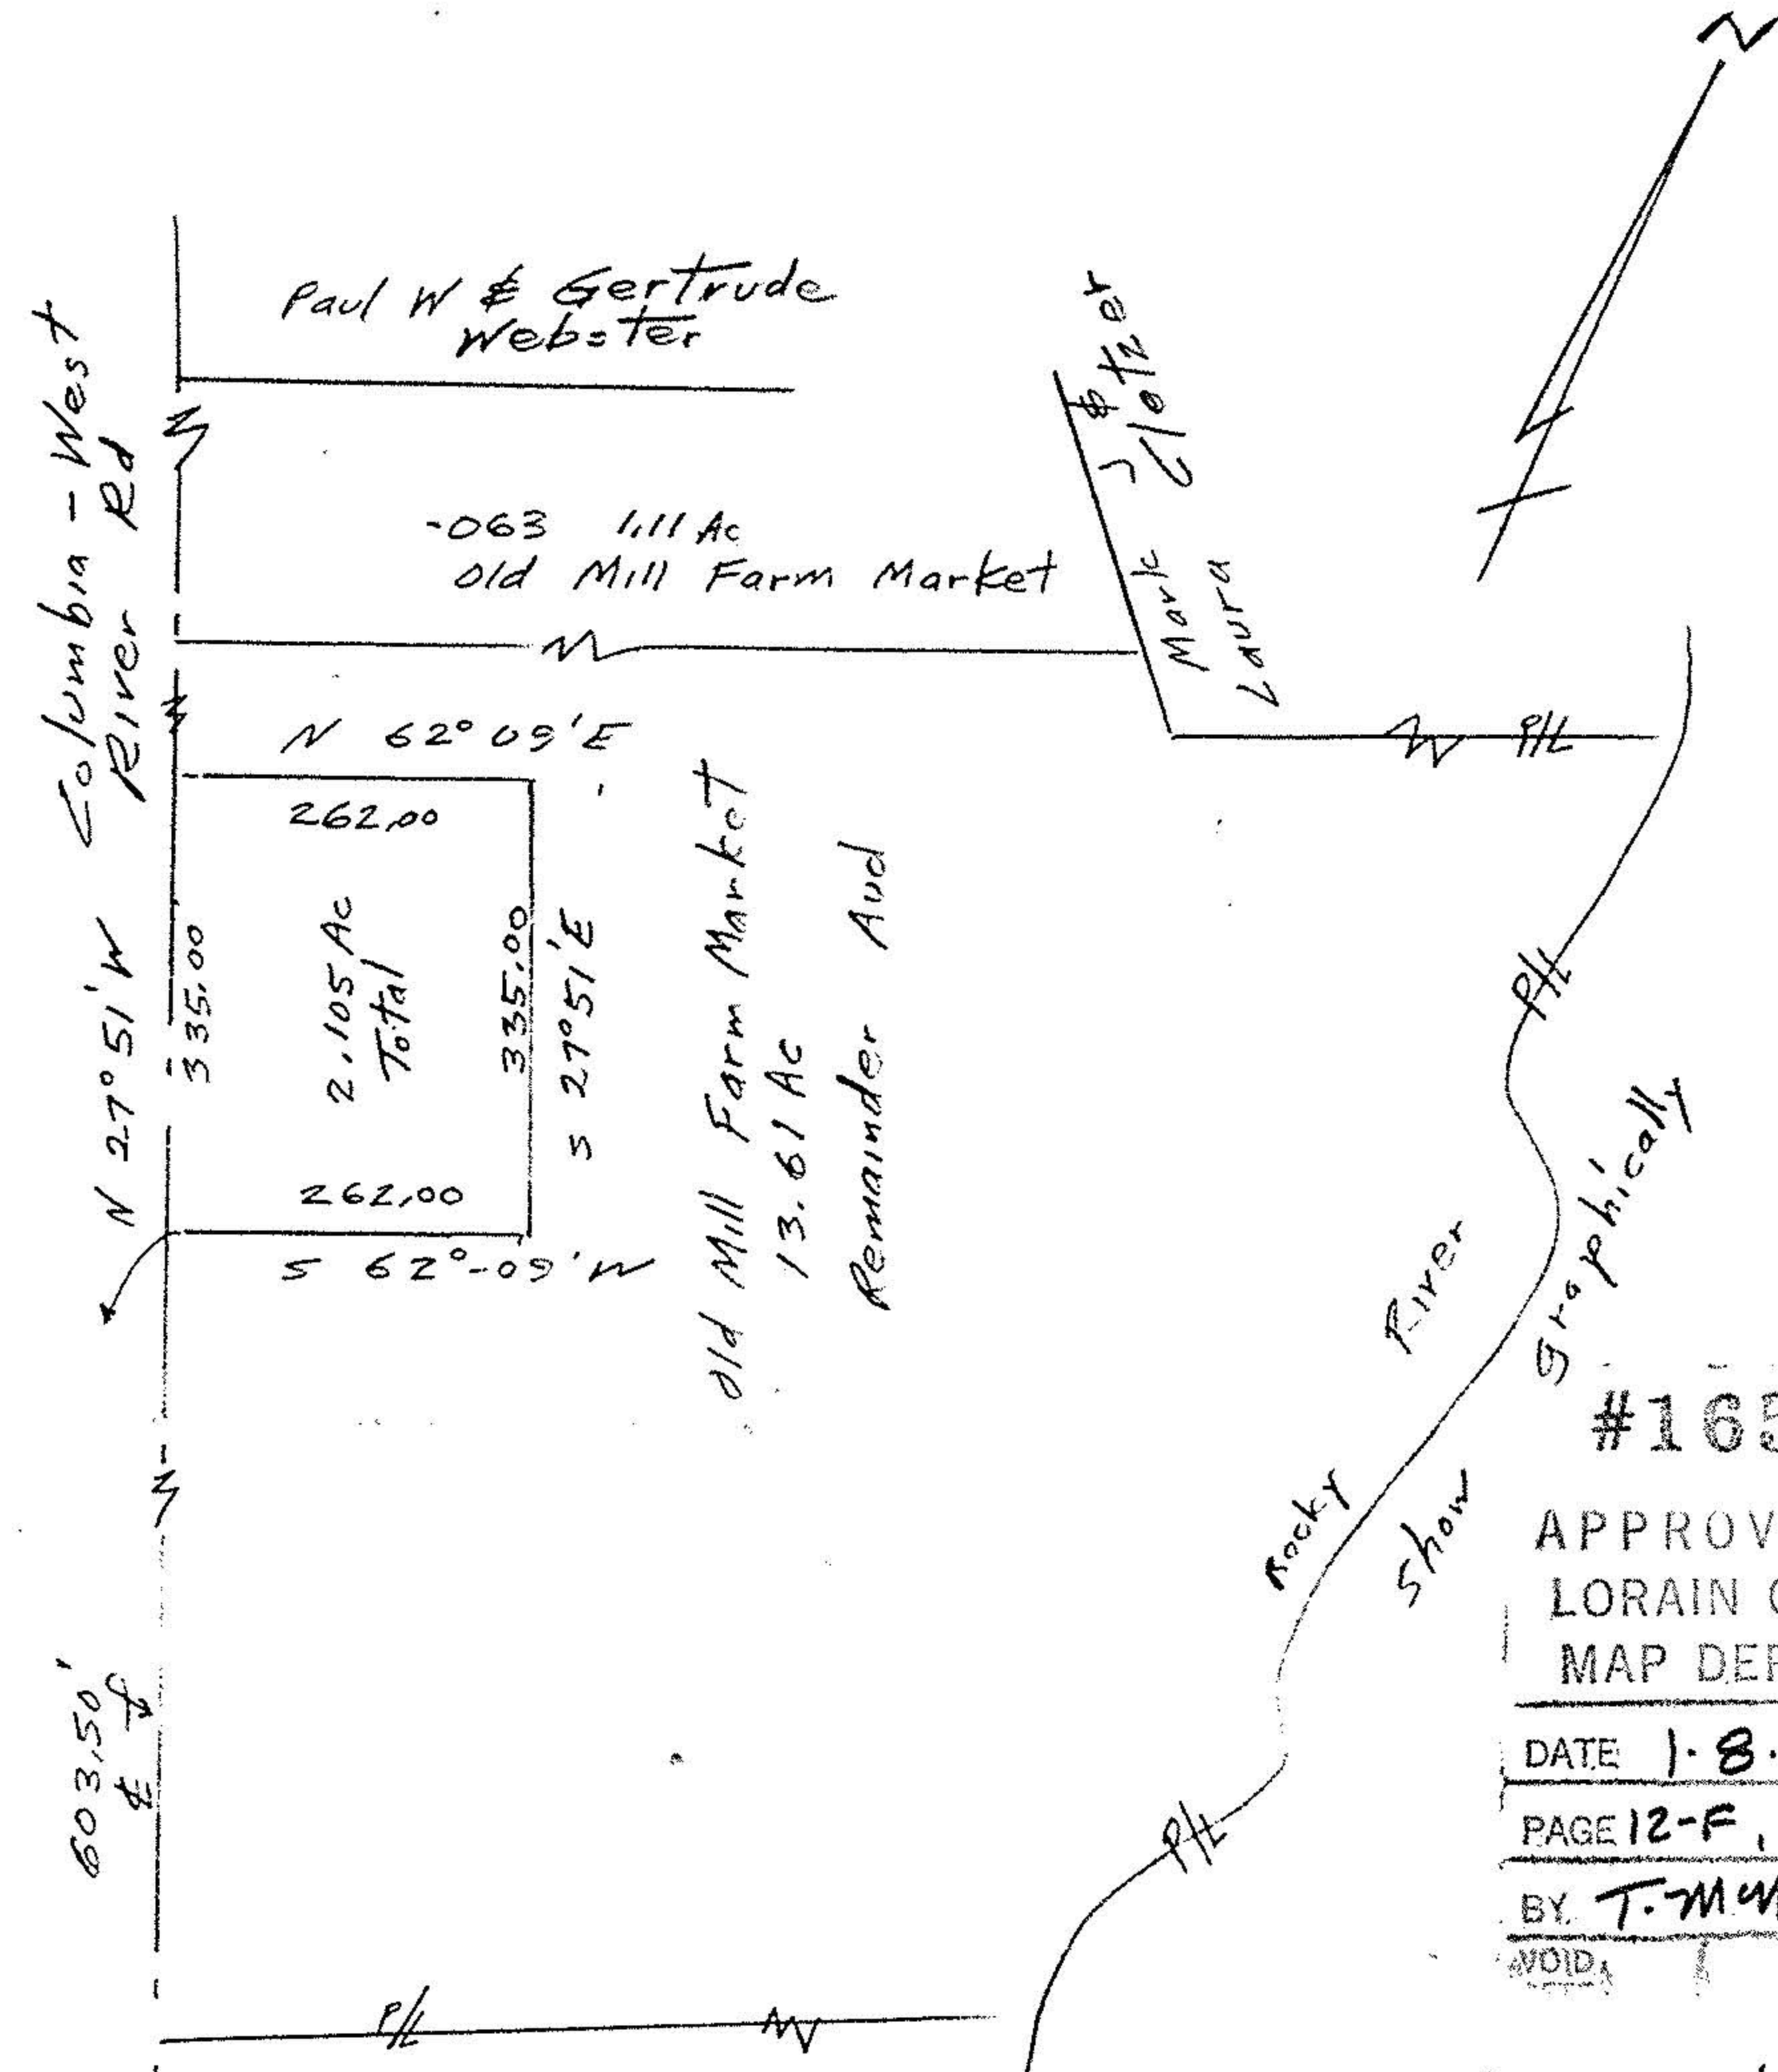

12-00-051-000

#16503

APPROVED
LORAIN CO.
MAP DEPT.
DATE 1-8-86
PAGE 12-F, 12-G
BY T. McMain
VOID

12-G

12-G

Crocker
Lorain Co
Medina Co

John Poznywak
Reg Surveyor
5292

Parcel Split
Glenn Keyse
Original Lot 51
Columbia Twp
Lorain County Ohio
Scale NTS Nov 1985

Parcel Split
for Glenn Keyse
Part Original Lot 51
Columbia Township
Lorain County Ohio
Scale 1" = 100 Dec 4, 1983

-013 Keyse Glenn W.
-027 Old Farm Mill Market & Farms Inc. 14.58
921.16 1.44 Ac. -013