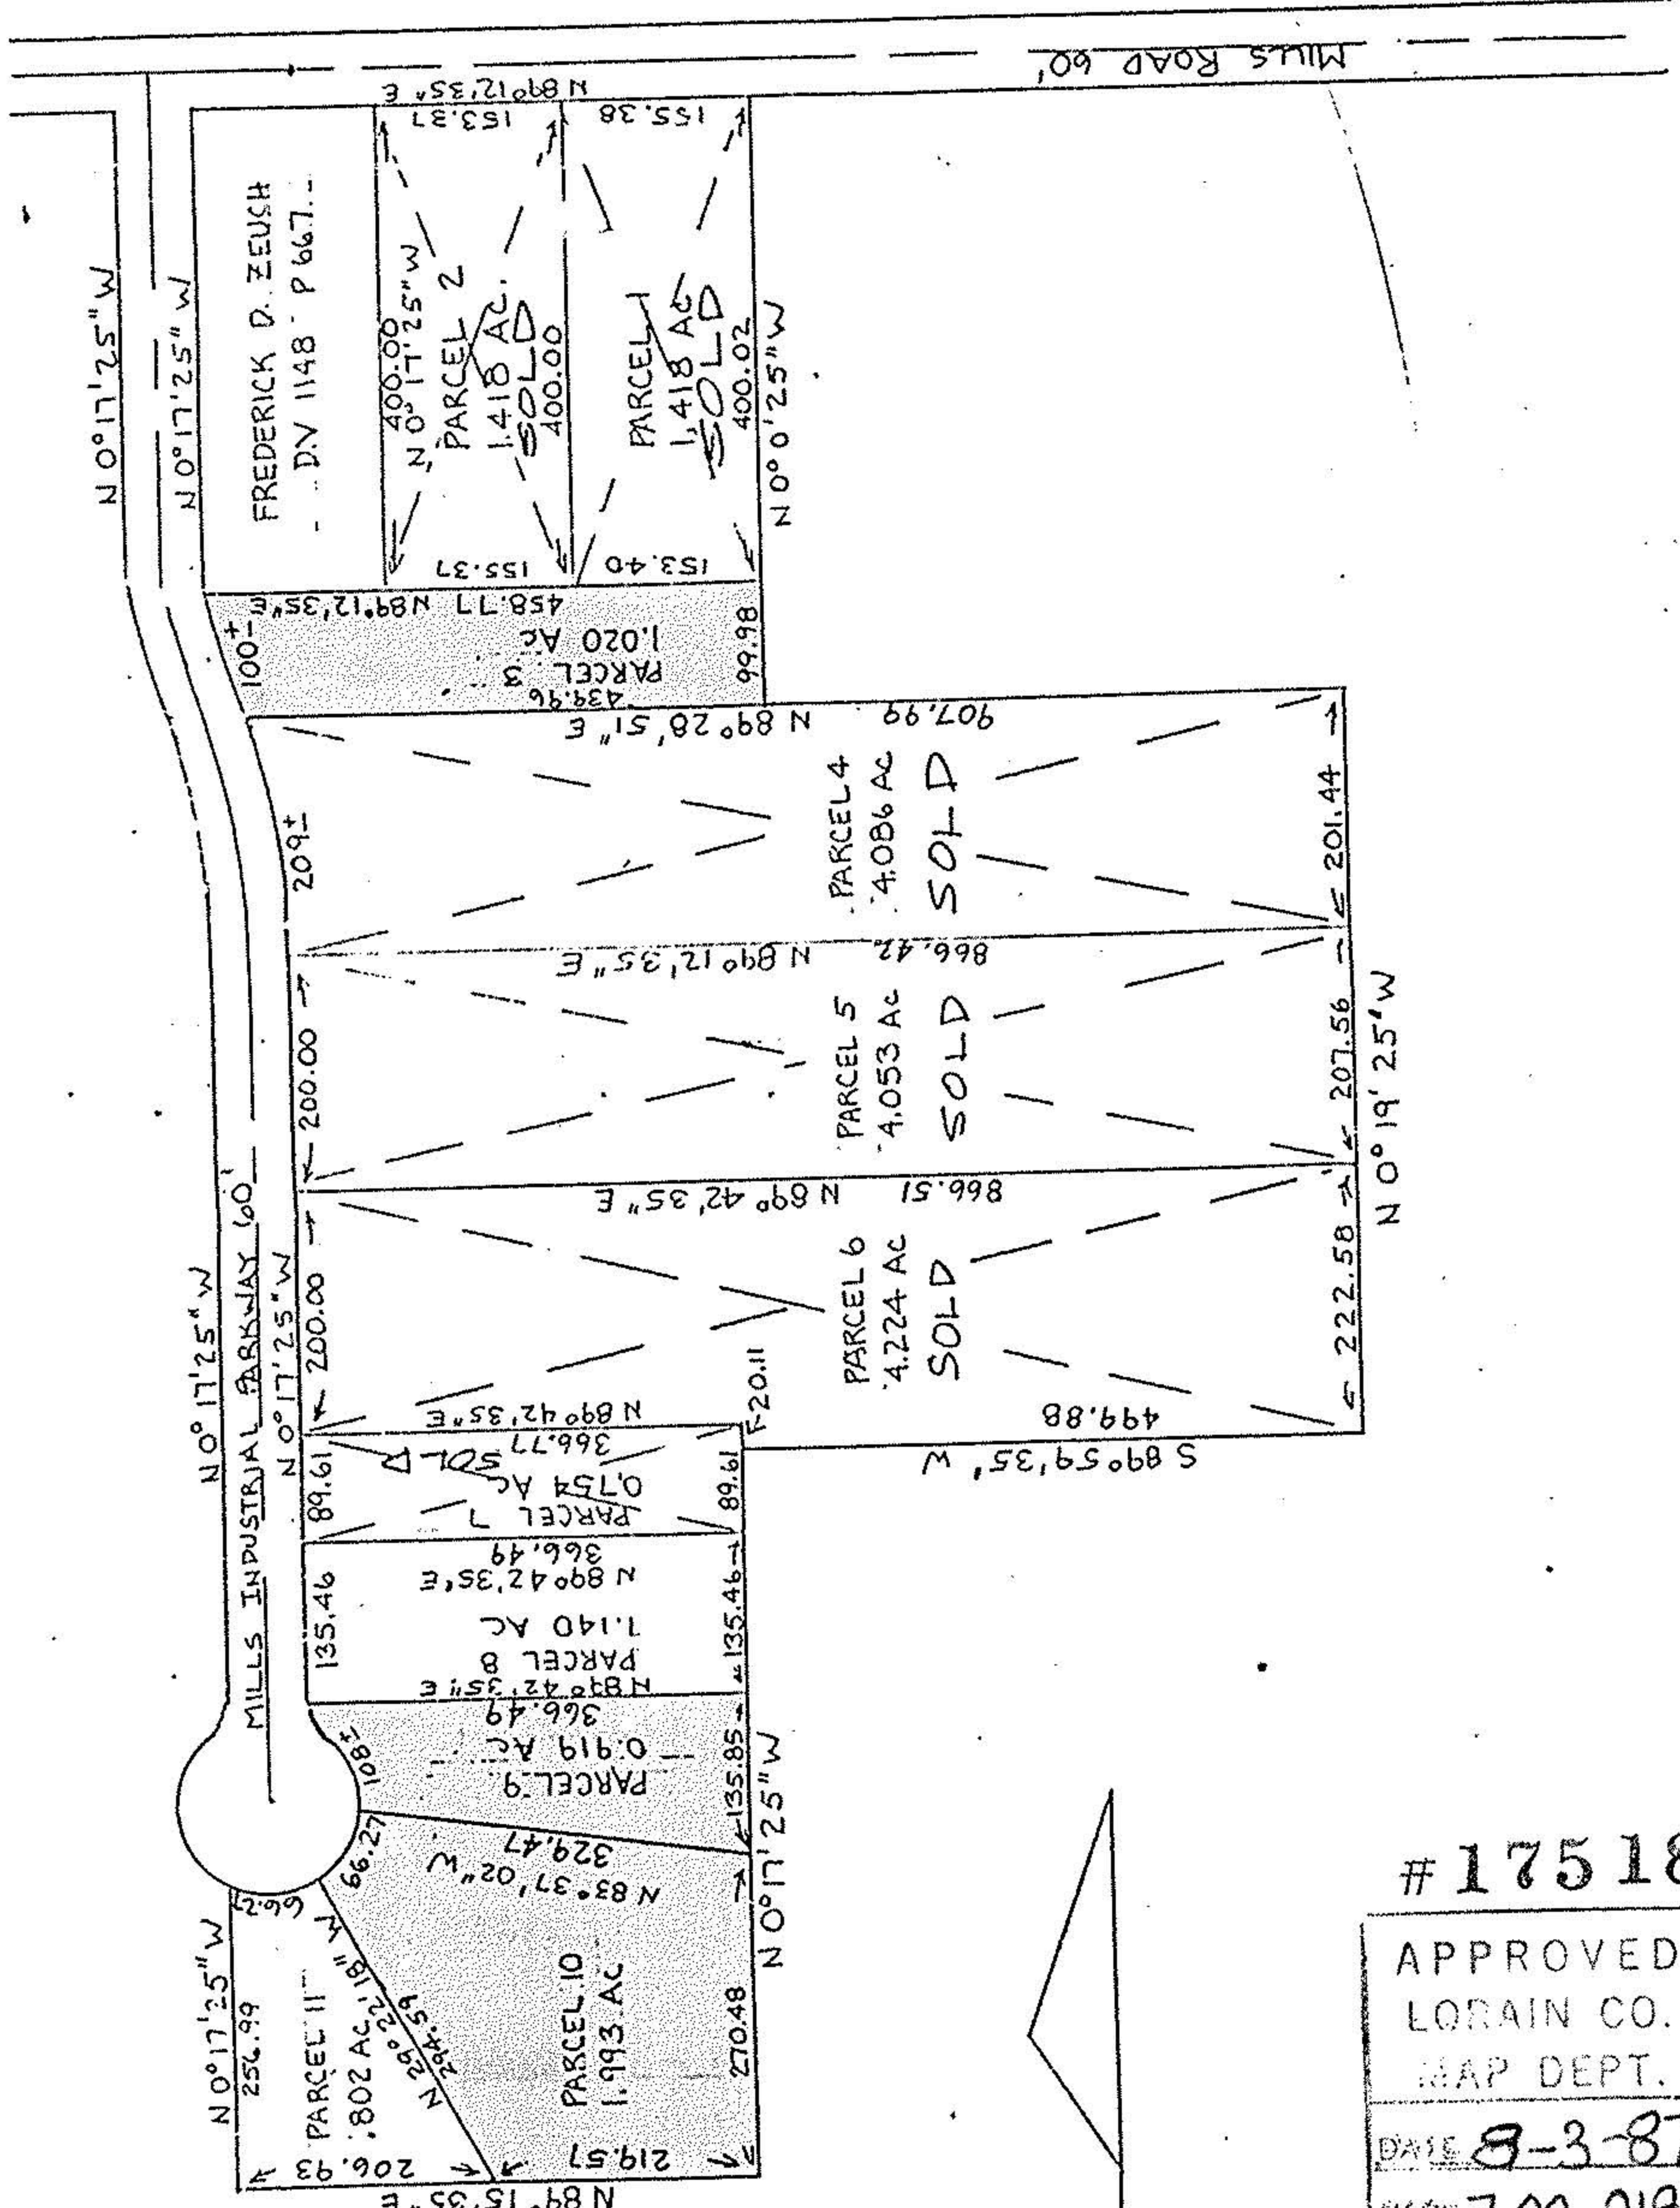

Builder _____ Block No. _____
 Subdivision _____ Address MILLS INDUSTRIAL PARKWAY
 City NORTH RIDGEVILLE Scale 1" = 200' 47.3
 Sublot No. _____ Date 2/5/81
 P.P.No. _____ Drawn By [Signature]

#17518
 APPROVED
 LORAIN CO.
 MAP DEPT.
 DATE 8-3-87
 PAGE 7-00-018-B
 BY C. Francis
 VOID AFTER 17518