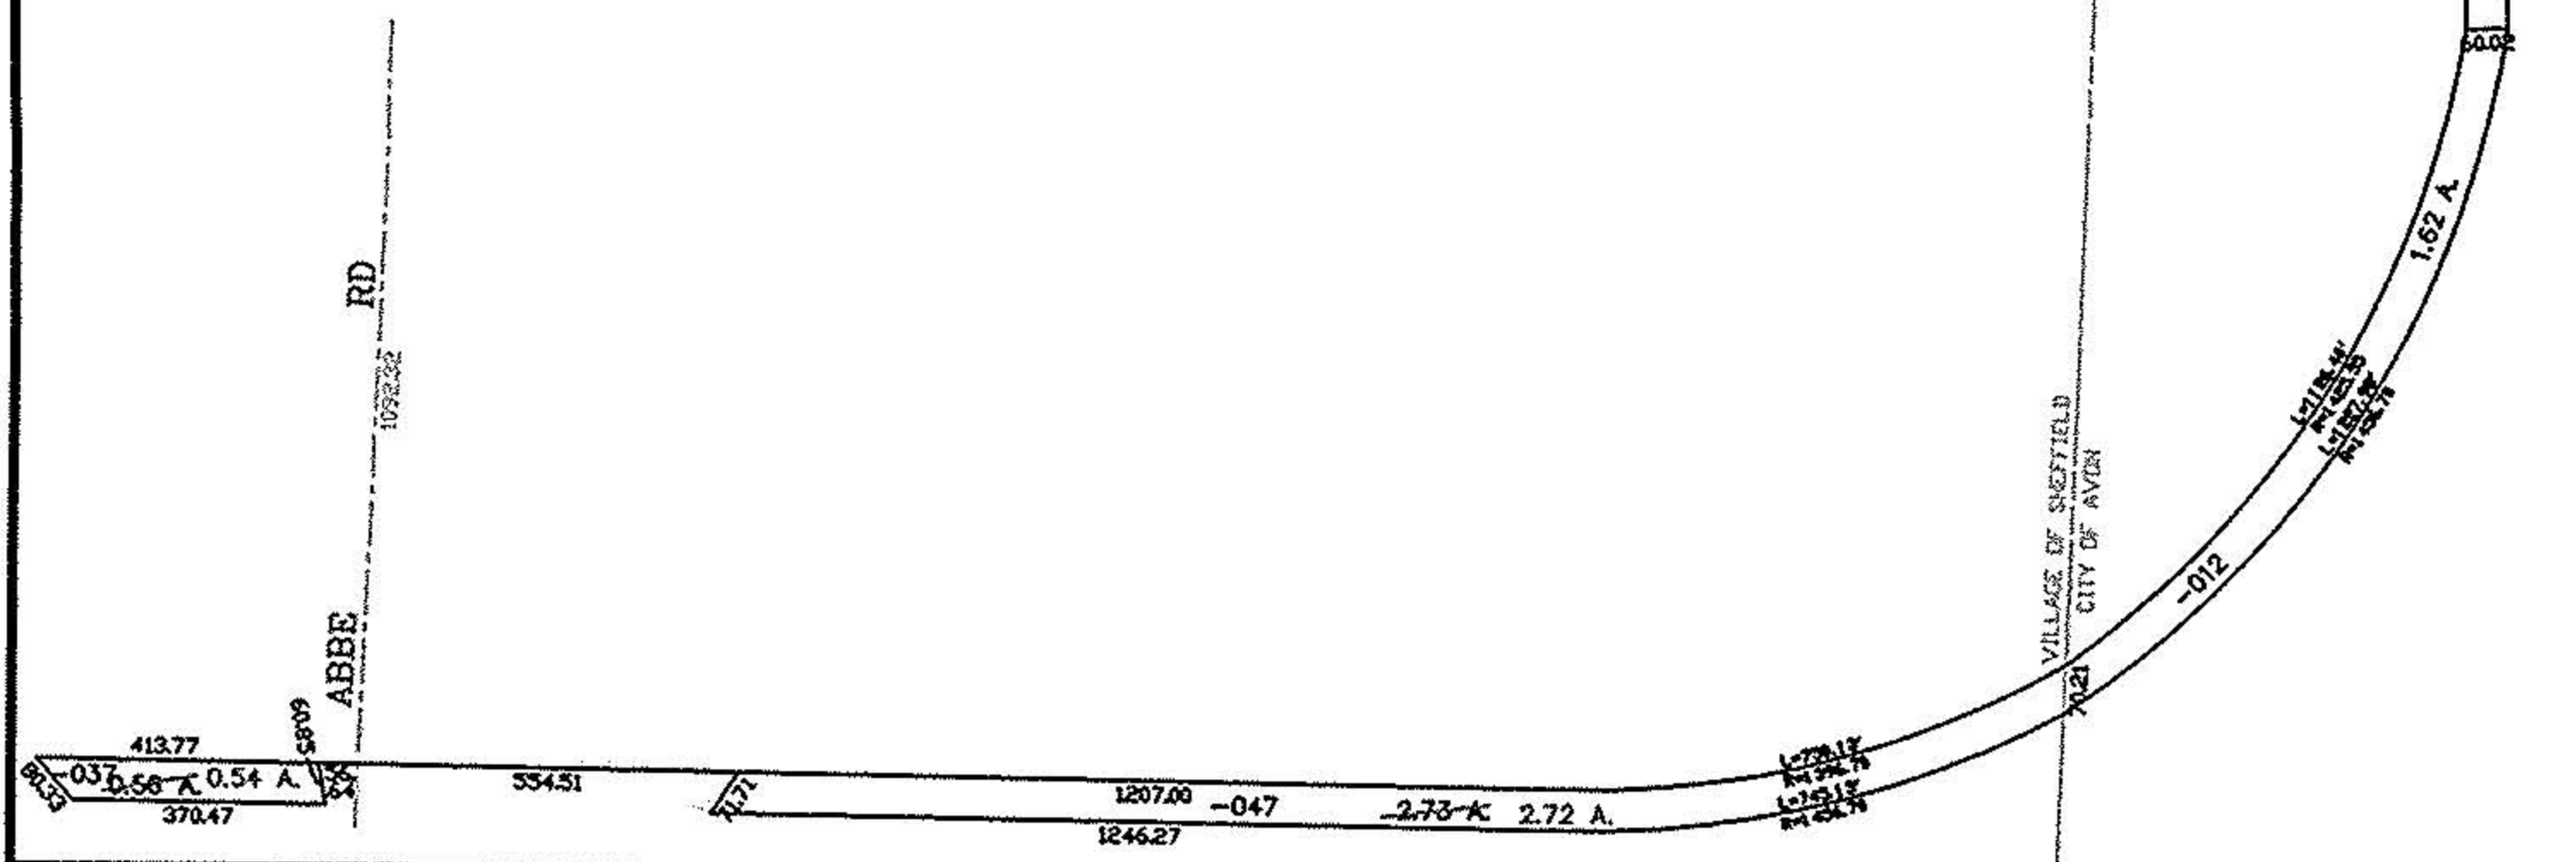

PARENT PARCEL: 04-00-003-101-080, 04-00-002-101-002, -012, 03-00-004-000-047

PARENT PARCEL: 03-00-014-000-037

CHILD PARCEL: SAME

STARTING POINT: MULTIPLE

NO. 00858-A

AC. CORRS.  
PER SURVEY  
JAMES A. RESAR

SPLITS/DEEDS PROCESSED

LORAIN COUNTY TAX MAP DEPARTMENT  
226 MIDDLE AVE. ELYRIA, OHIO

SURVEYED BY: JAMES A. RESAR  
CLOSURE: 0:00 MAP PAGE(S): 3-L,  
04-00-003-E, -002-A, 03-00-004-A, -014-B  
APPROVED BY: DRH DATE: 5/19/03  
SCALE: 1" = 500 PRIOR INSTRUMENT: