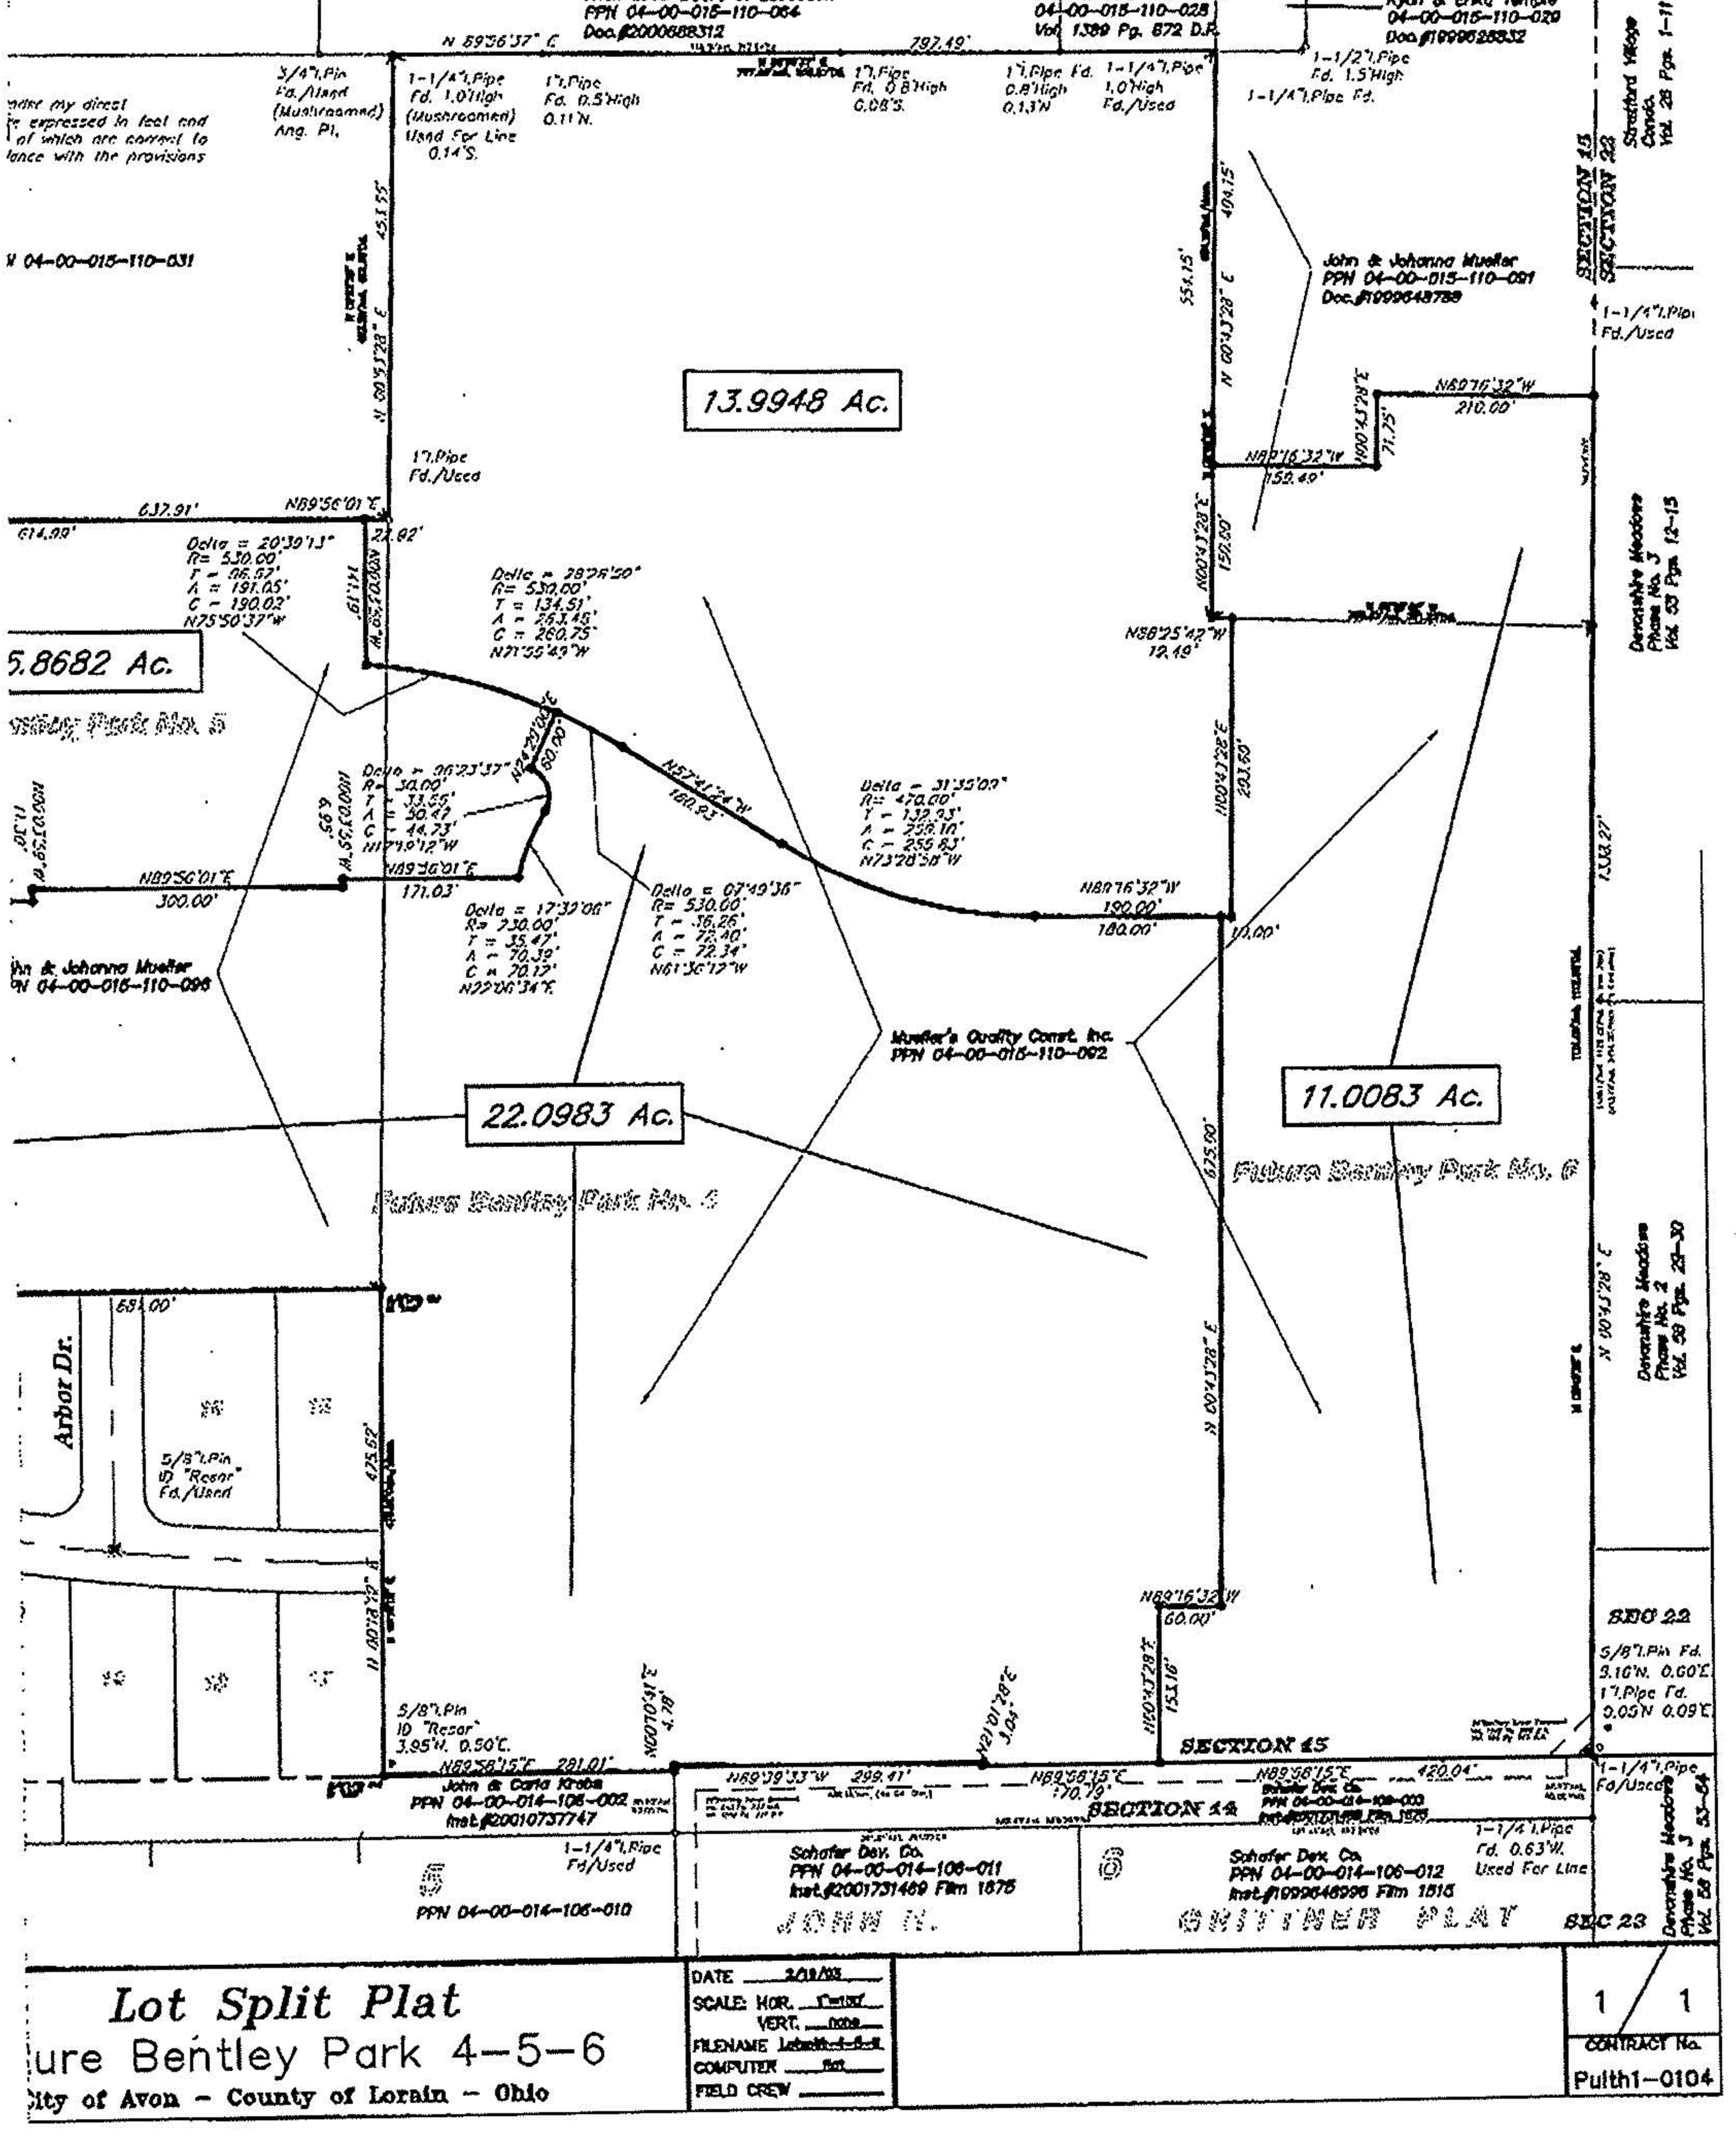

440.329.5402  
**Joey Hatfield**  
Lorain County  
Tax M/P  
Rick & LDC

A → ← B

← A

← B

440.329.5402  
**Joey Hatfield**  
Lorain County  
Tax M/P  
Rick & LDC

A →