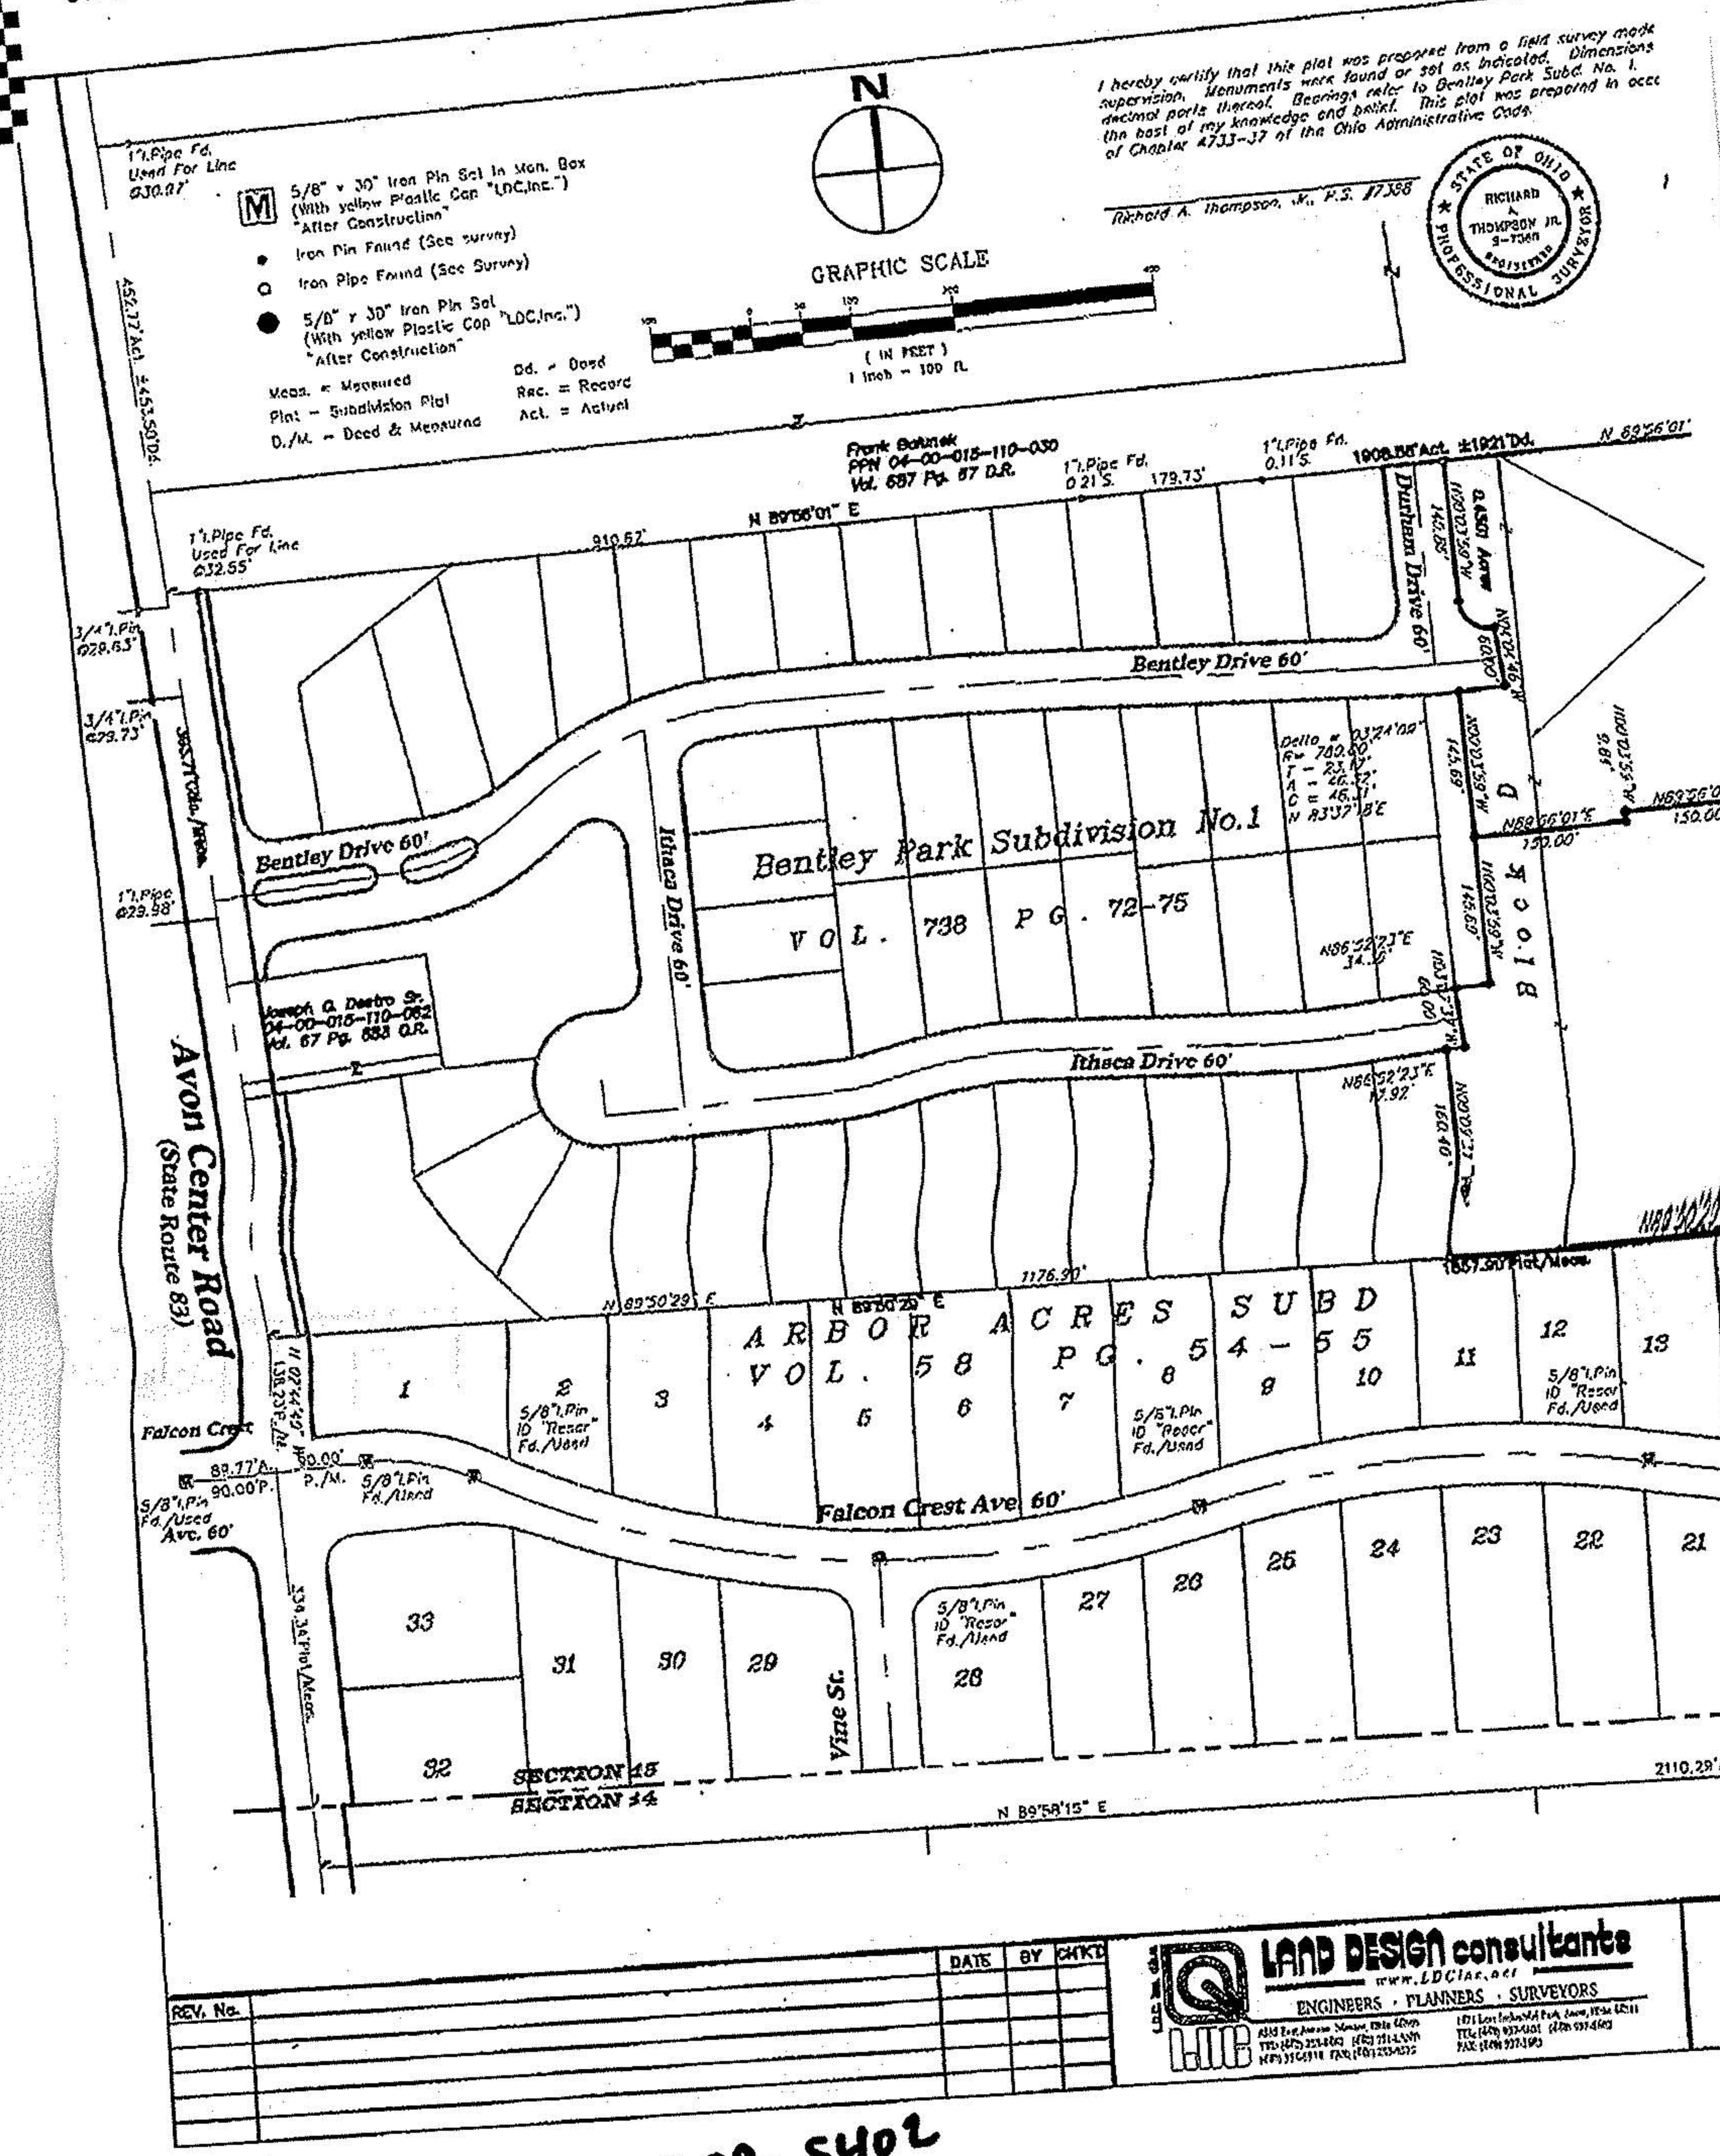

440.329.5402  
**Joey Hatfield**  
Lorain County  
Tax M/P  
Rick & LDC

A → ← B

← A

← B

440.329.5402  
**Joey Hatfield**  
Lorain County  
Tax M/P  
Rick & LDC

A →