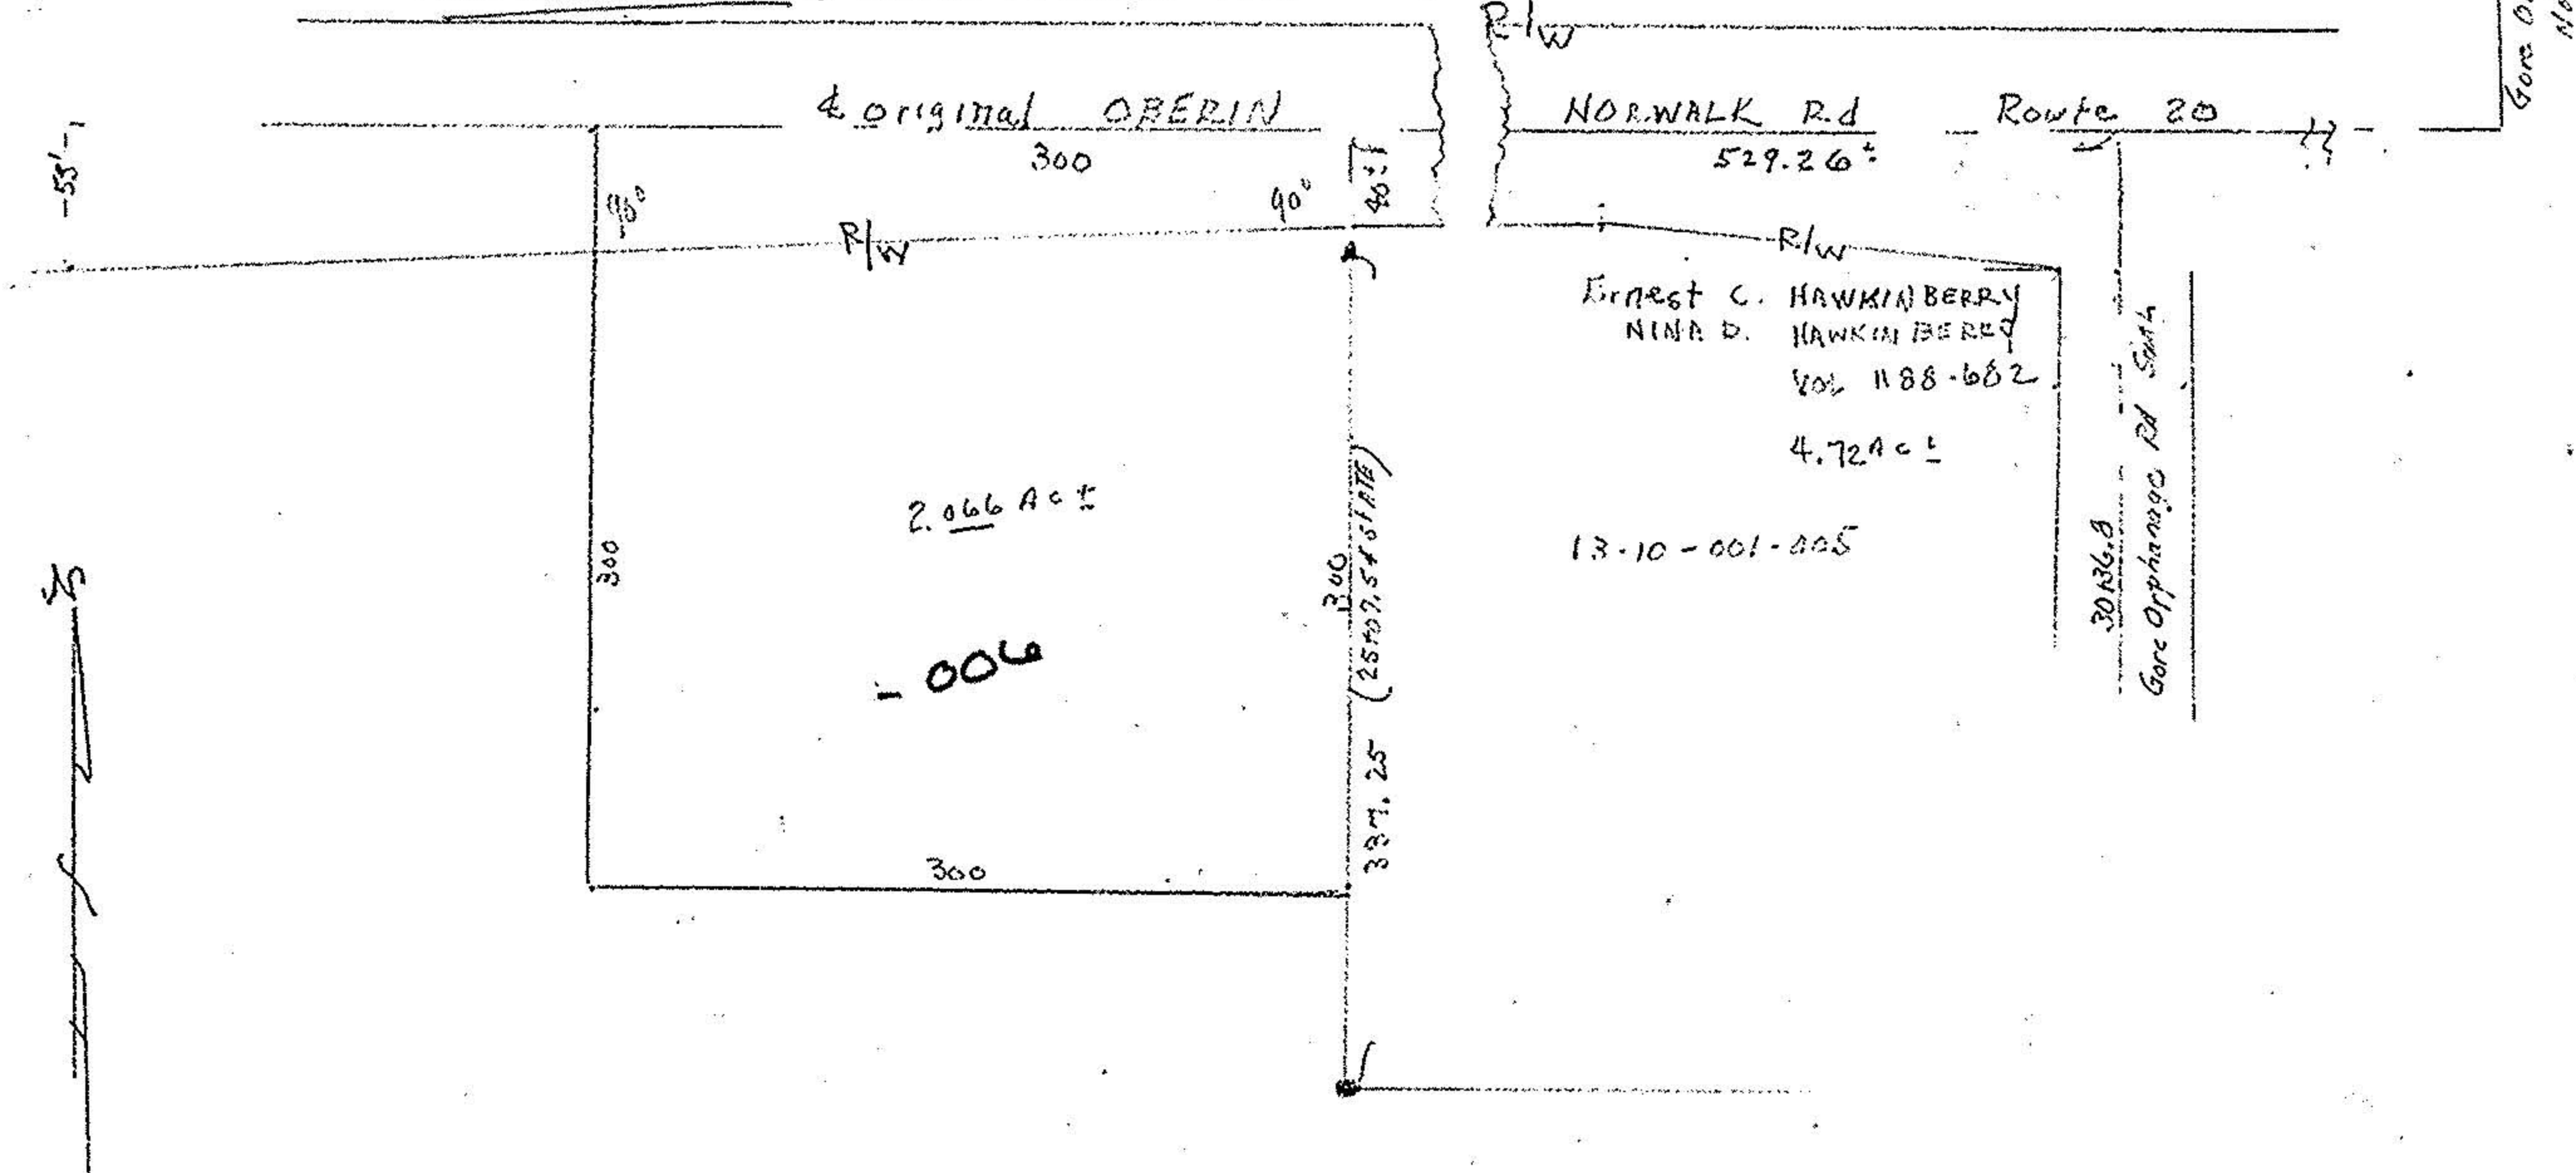

13-A  
04.1  
T.10

#16084

13-10-001-000

Map of Part of Lot 1 Tract 10 Camden Twp. Lorain Co. Ohio  
Scale 1" 100'  
Feb. 20, 1984  
From deed records by Arnold F. Koepp Reg. Surveyor

#16084

APPROVED  
LORAIN CO.  
MAP DEPT.