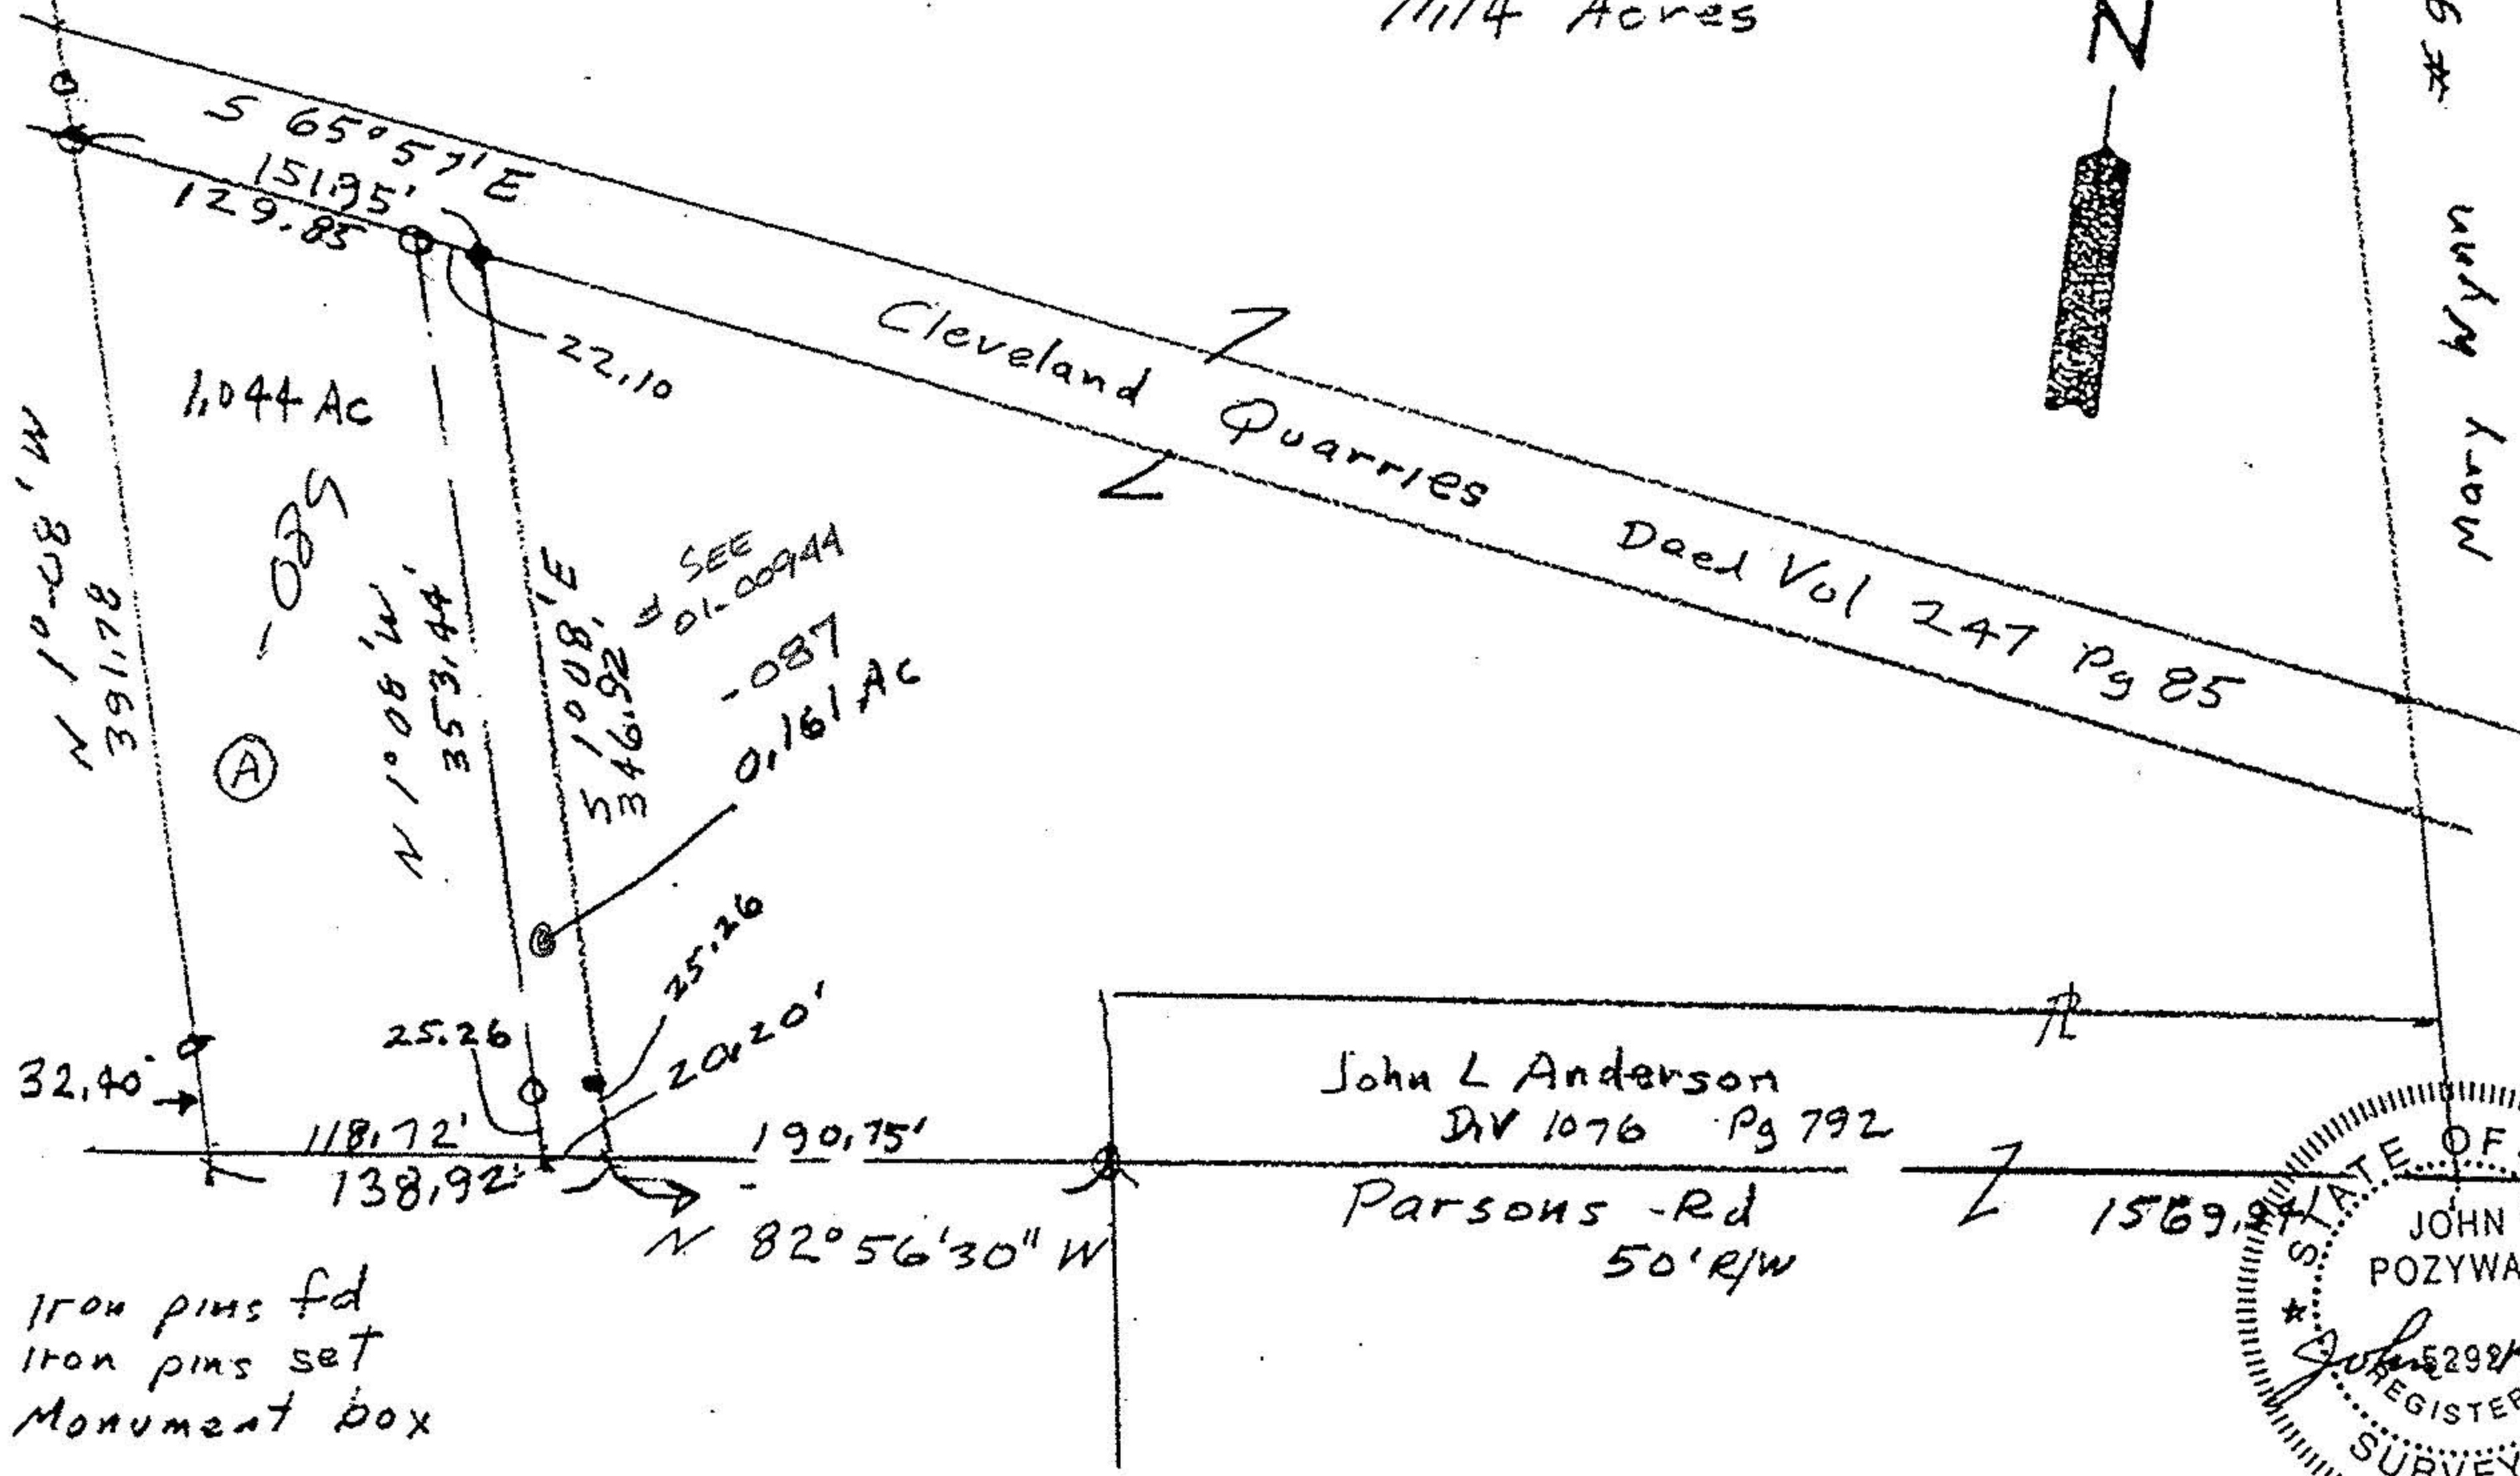

Dean Sheppard
990613528

Mildred Hopewell ETAL
OR 1214 Pg 910
1114 Acres

Mary Wynn
990591564

Survey for James Mostek
Original Russia Twp Lot 97
Lorain County OHIO
Scale 1" = 100' Aug 2001

Owner (A)
James E & Marilyn F
Mostek
990618149
Total 1,205 Acres

- Iron pins fd
- Iron pins set
- Monument box