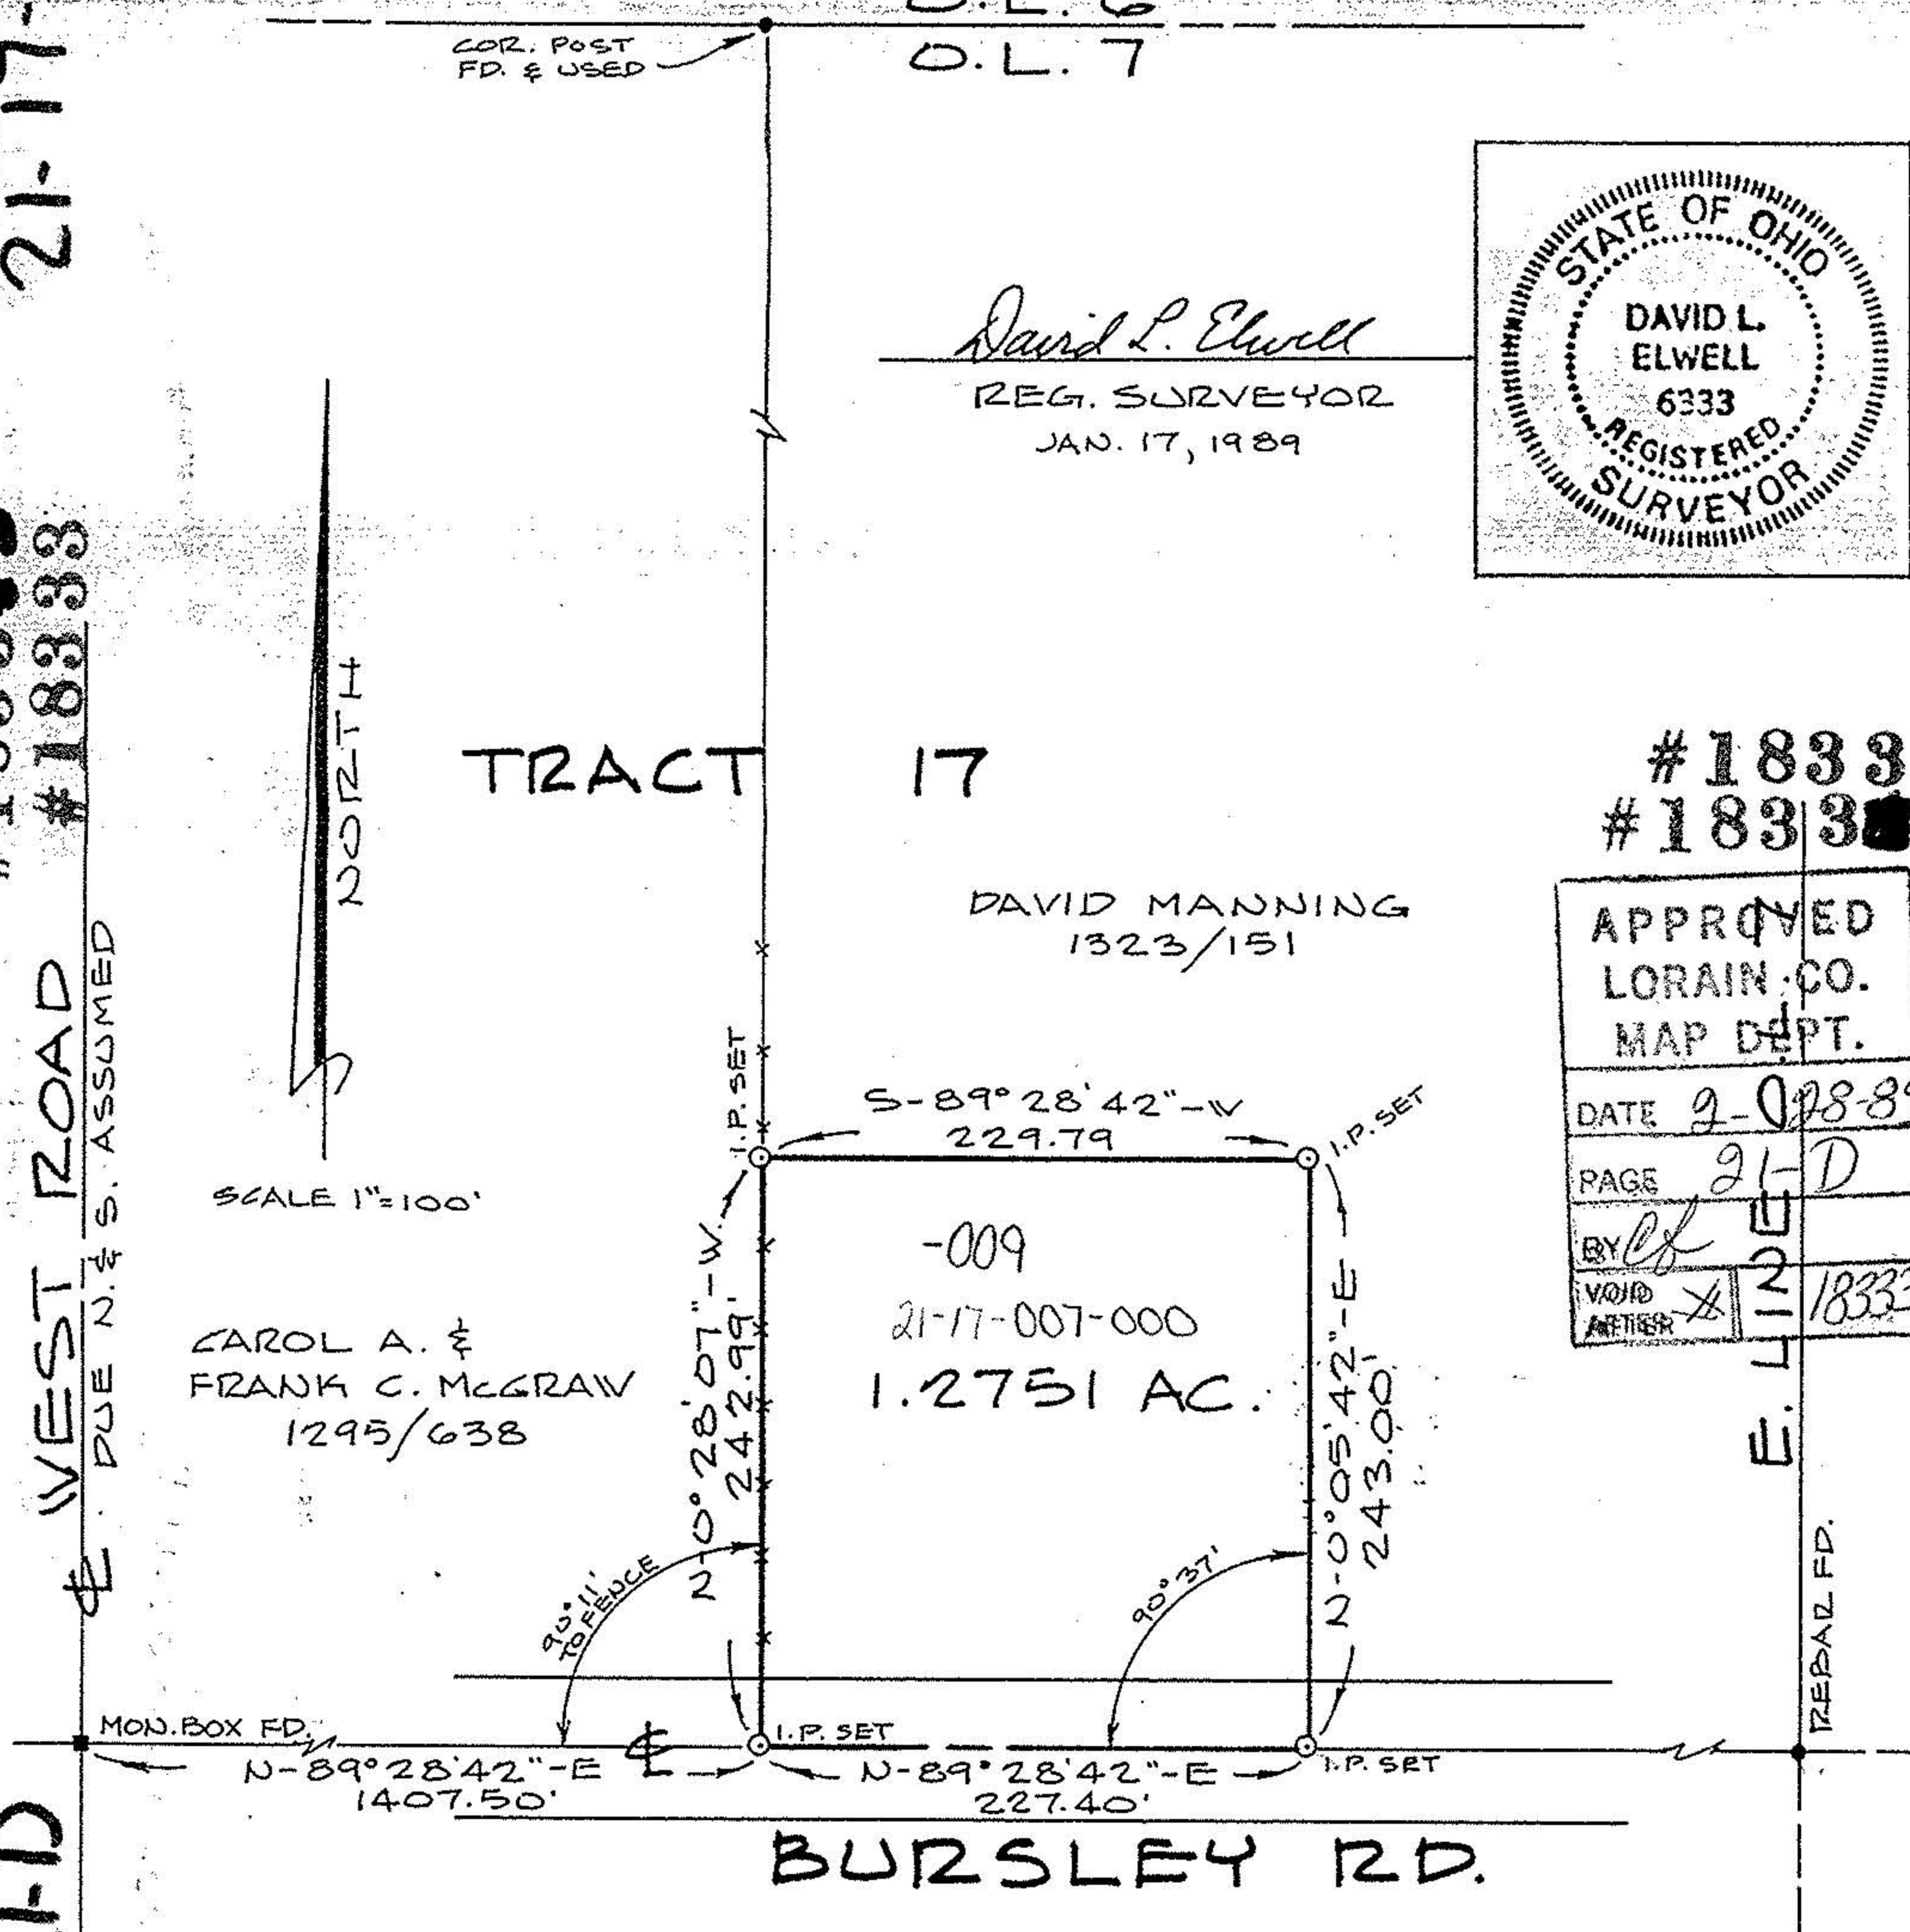

KS ASSOCIATES, INC.
 424 Middle Ave. P.O. Box 89
 ELYRIA, OHIO 44036
 (216) 322-6317

SURVEY MAP

PART OF
 HUNTINGTON TOWNSHIP
 ORIGINAL LOT 7, TRACT 17
 COUNTY OF LORAIN - STATE OF OHIO

21-17-007-000

#183333

WEST ROAD
 DUE N. & S. ASSUMED

21-D

O.L. 6
 O.L. 7

COR. POST
 FD. & USED

David L. Elwell
 REG. SURVEYOR
 JAN. 17, 1989

TRACT 17

DAVID MANNING
 1323/151

#183333
 #183333

APPROVED	
LORAIN CO.	
MAP DEPT.	
DATE	2-0-88-89
PAGE	21-D
BY	<i>[Signature]</i>
VOID AFTER	2/2/89

SCALE 1"=100'

CAROL A. &
 FRANK C. MCGRAW
 1295/638

-009
 21-17-007-000
 1.2751 AC.

BURSLEY RD.

(110)

89-04