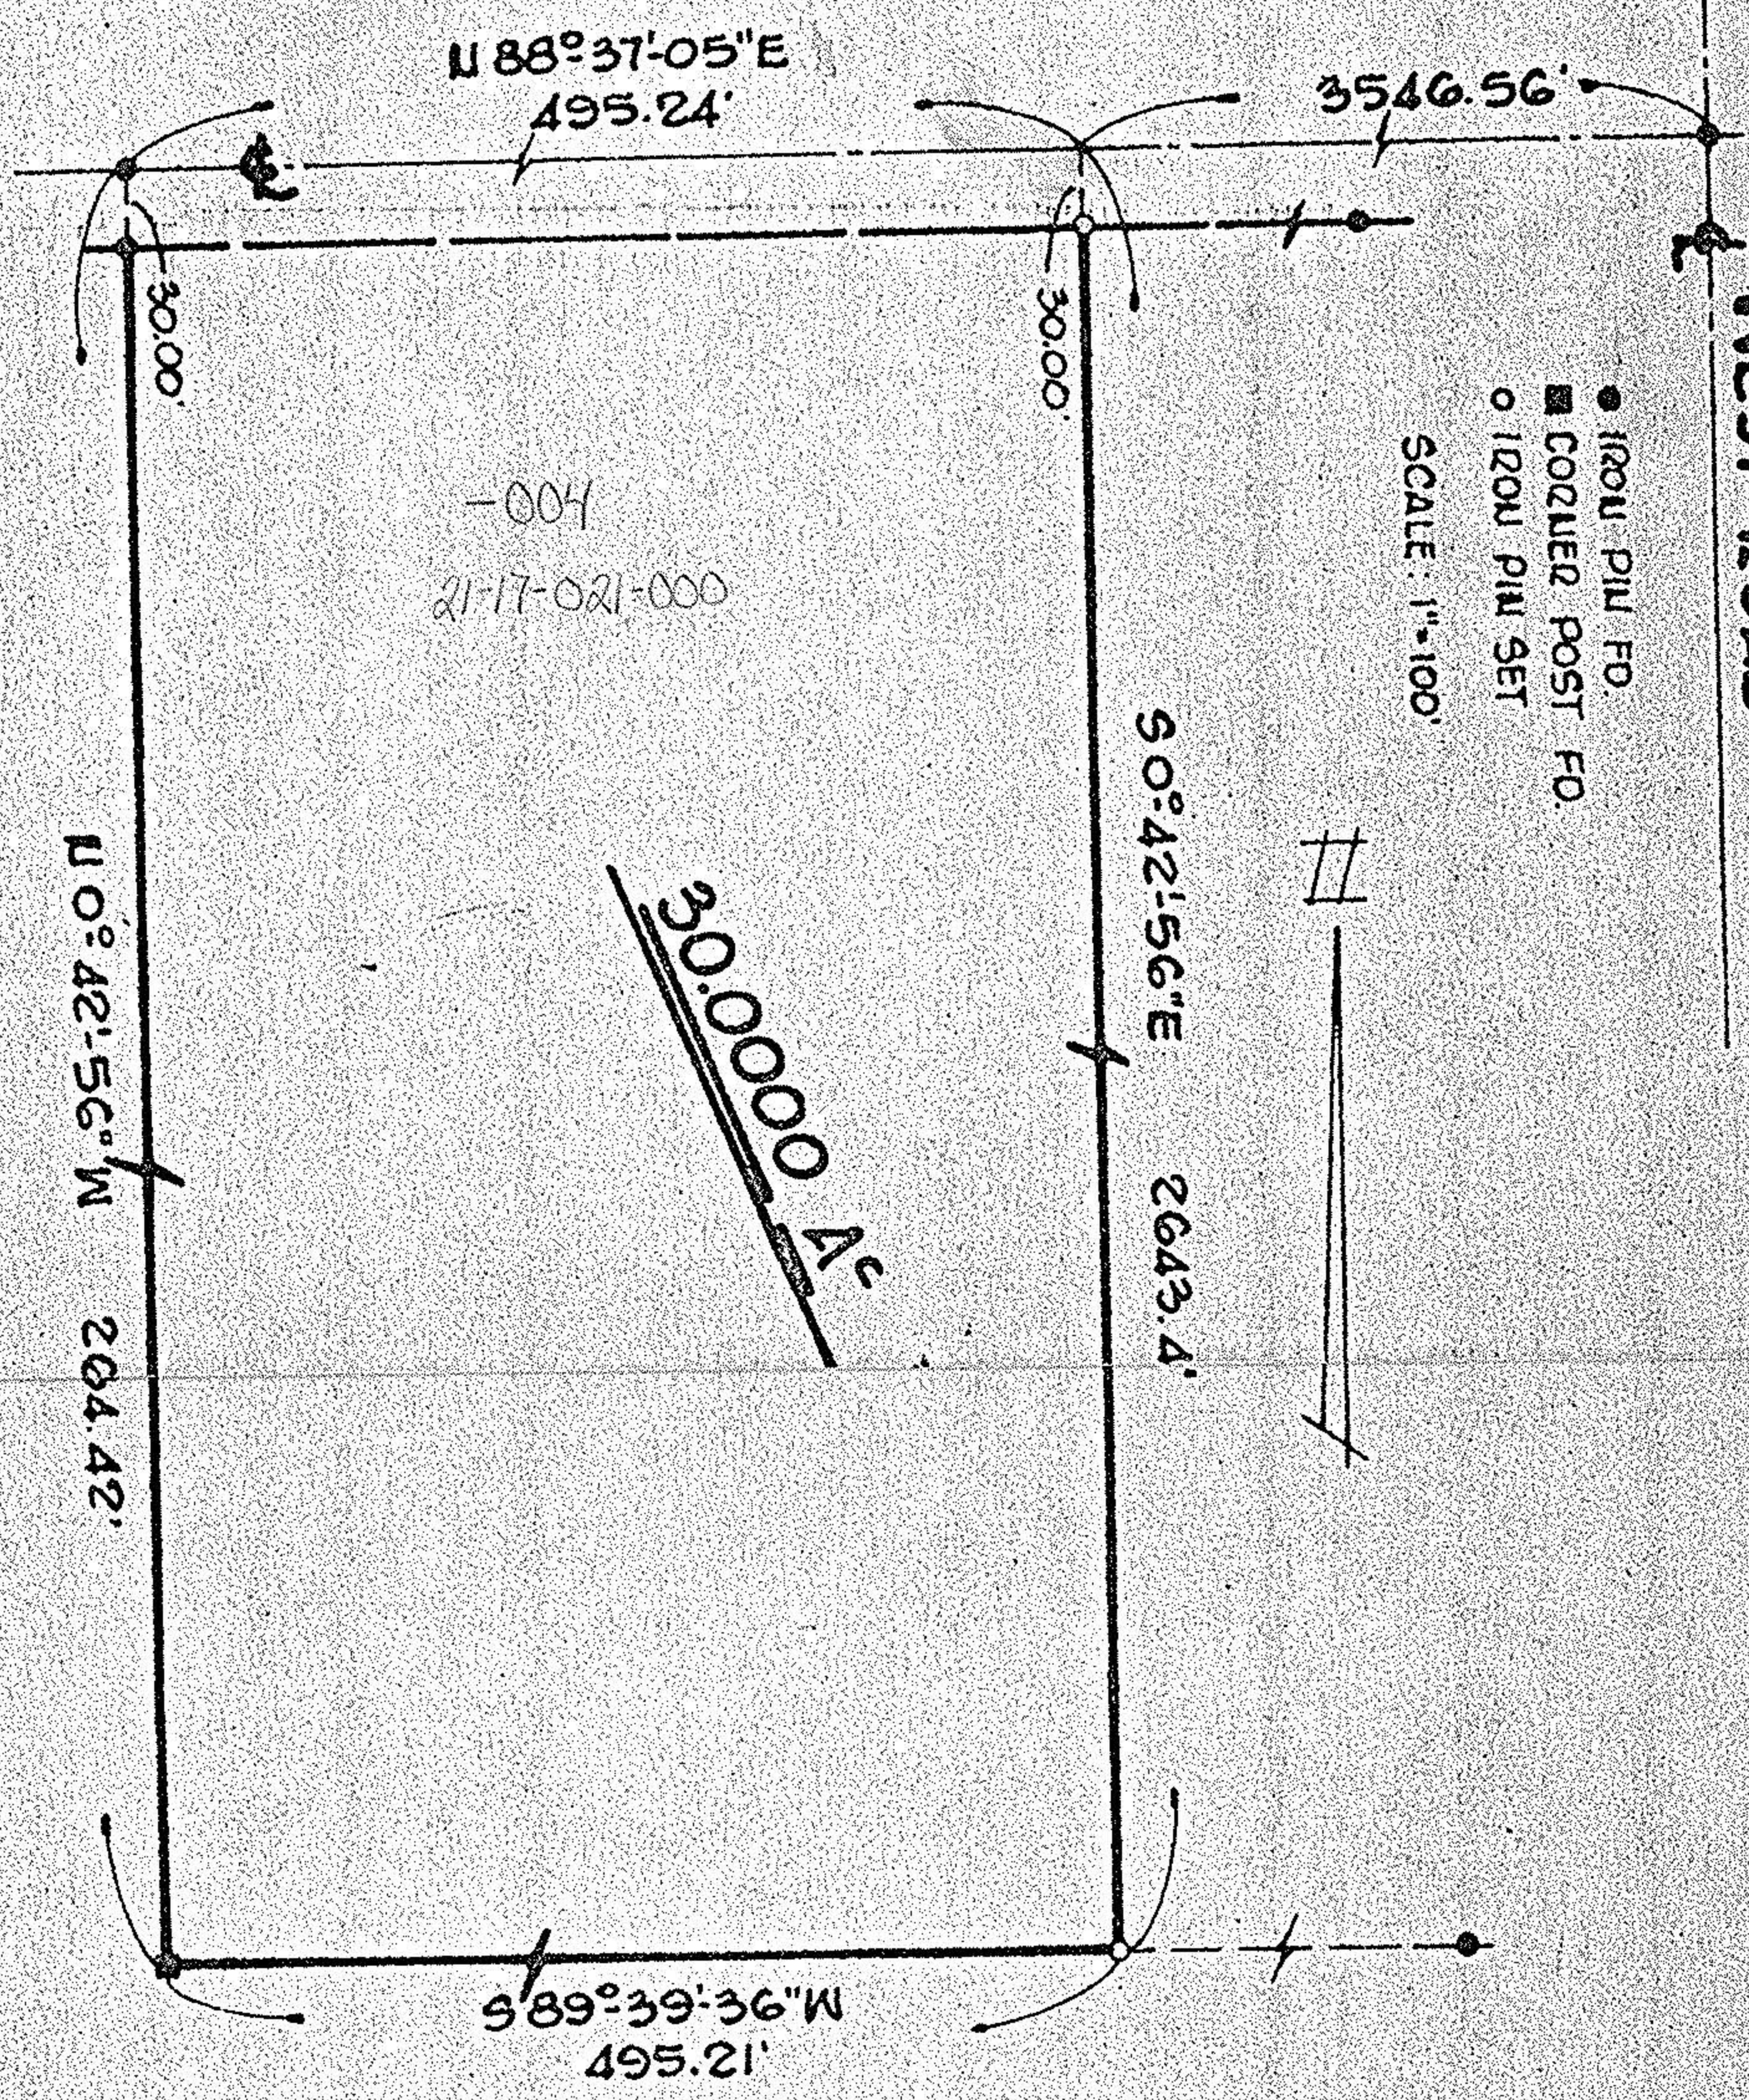

21-17-021

21-17-021-000-001

9830

21H

STEWART ROAD (60')

WEST ROAD

STATE: OHIO	COUNTY: LORAIN
TOWNSHIP: HUNTINGTON	
LOT: 21	TRACT/SECTION: 17
OWNER: RUTH D. LRUCCY	
PROJECT: 76-137	DATE: JUNE, 1976
NORMAN L. FRANK, R.S. P. O. BOX 404 4435 PEARL ROAD MEDINA, OHIO 44258 MEDINA 725-4925 WOOSTER 284-4171	

21-17-021-000-001
21-H
21-17-021