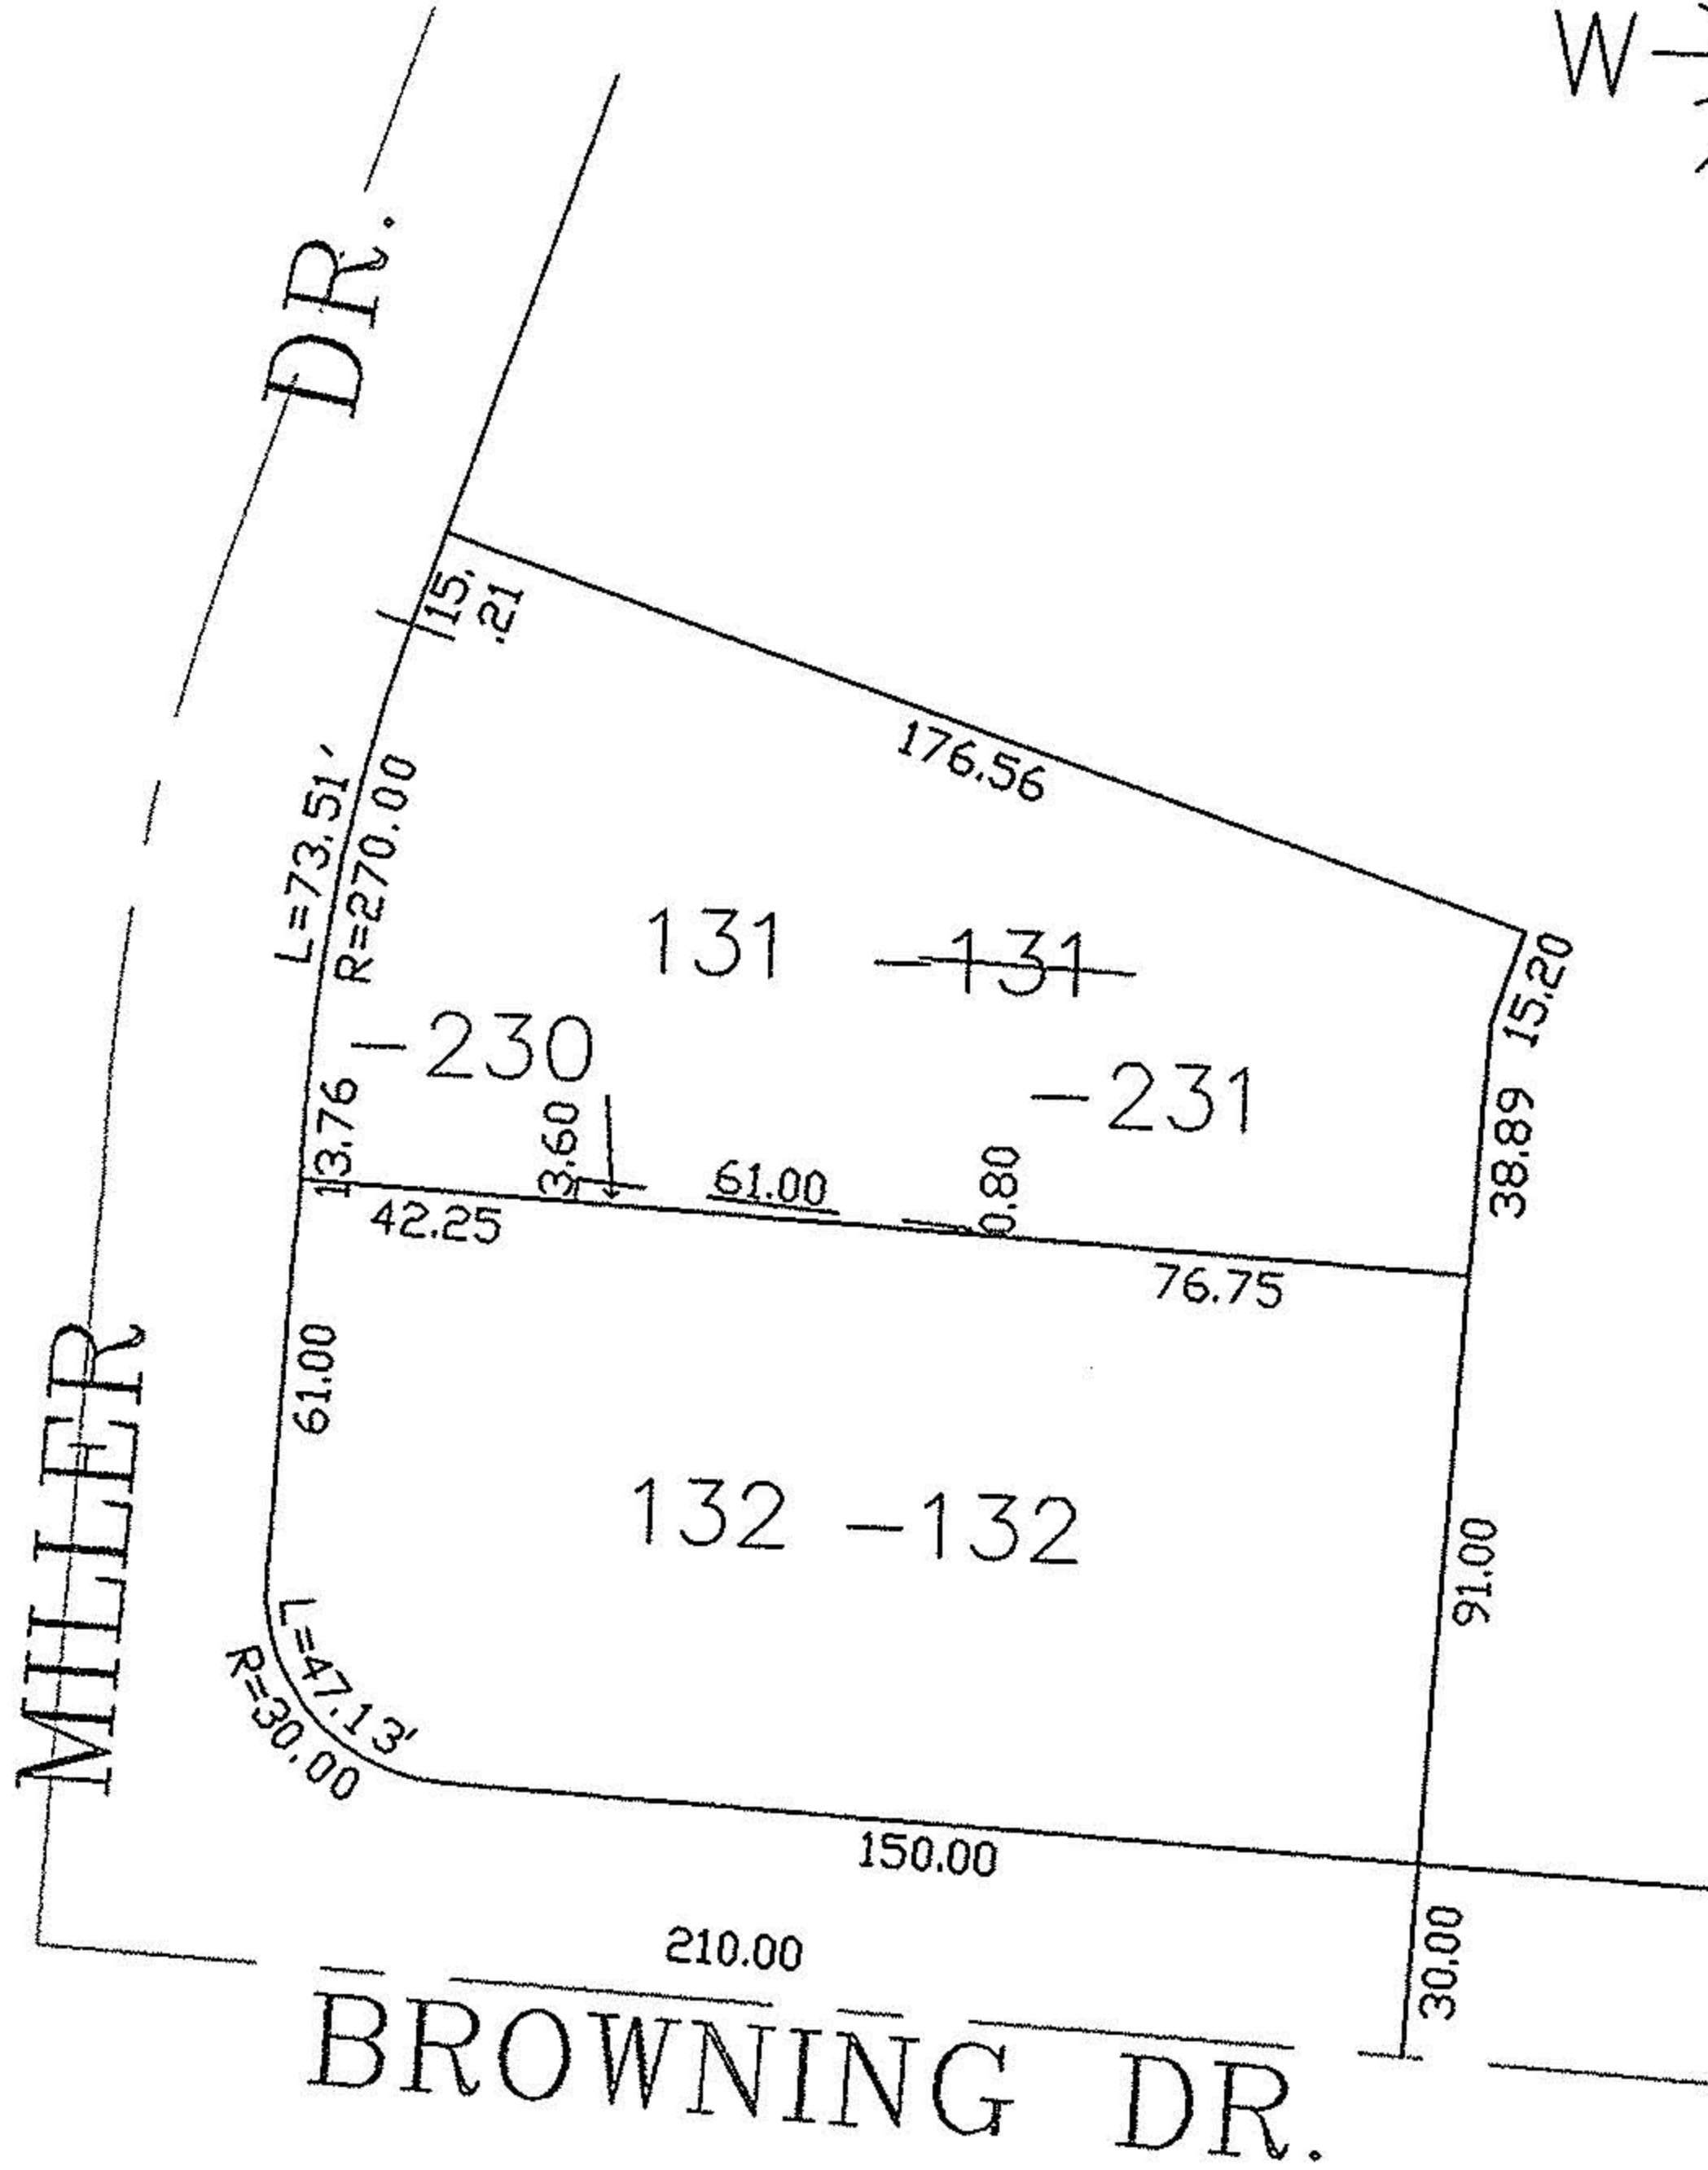

PARENT PARCEL: 07-00-009-120-131

CHILD PARCEL: 07-00-009-120-230, 231

STARTING POINT: CENTERLINE OF BROWNING DR. & MILLER DR.

NO. 01523

R

SPLITS/DEEDS PROCESSED

LORAIN COUNTY TAX MAP DEPARTMENT
226 MIDDLE AVE. ELYRIA, OHIO

SURVEYED BY: EDWARD DUDLEY
 CLOSURE: 0.00 : 10.000
 MAP PAGE(S): 7-00-009-C
 APPROVED BY: JAH DATE: 11-21-03
 SCALE: 1" = 100' PRIOR INSTRUMENT: 20010743850