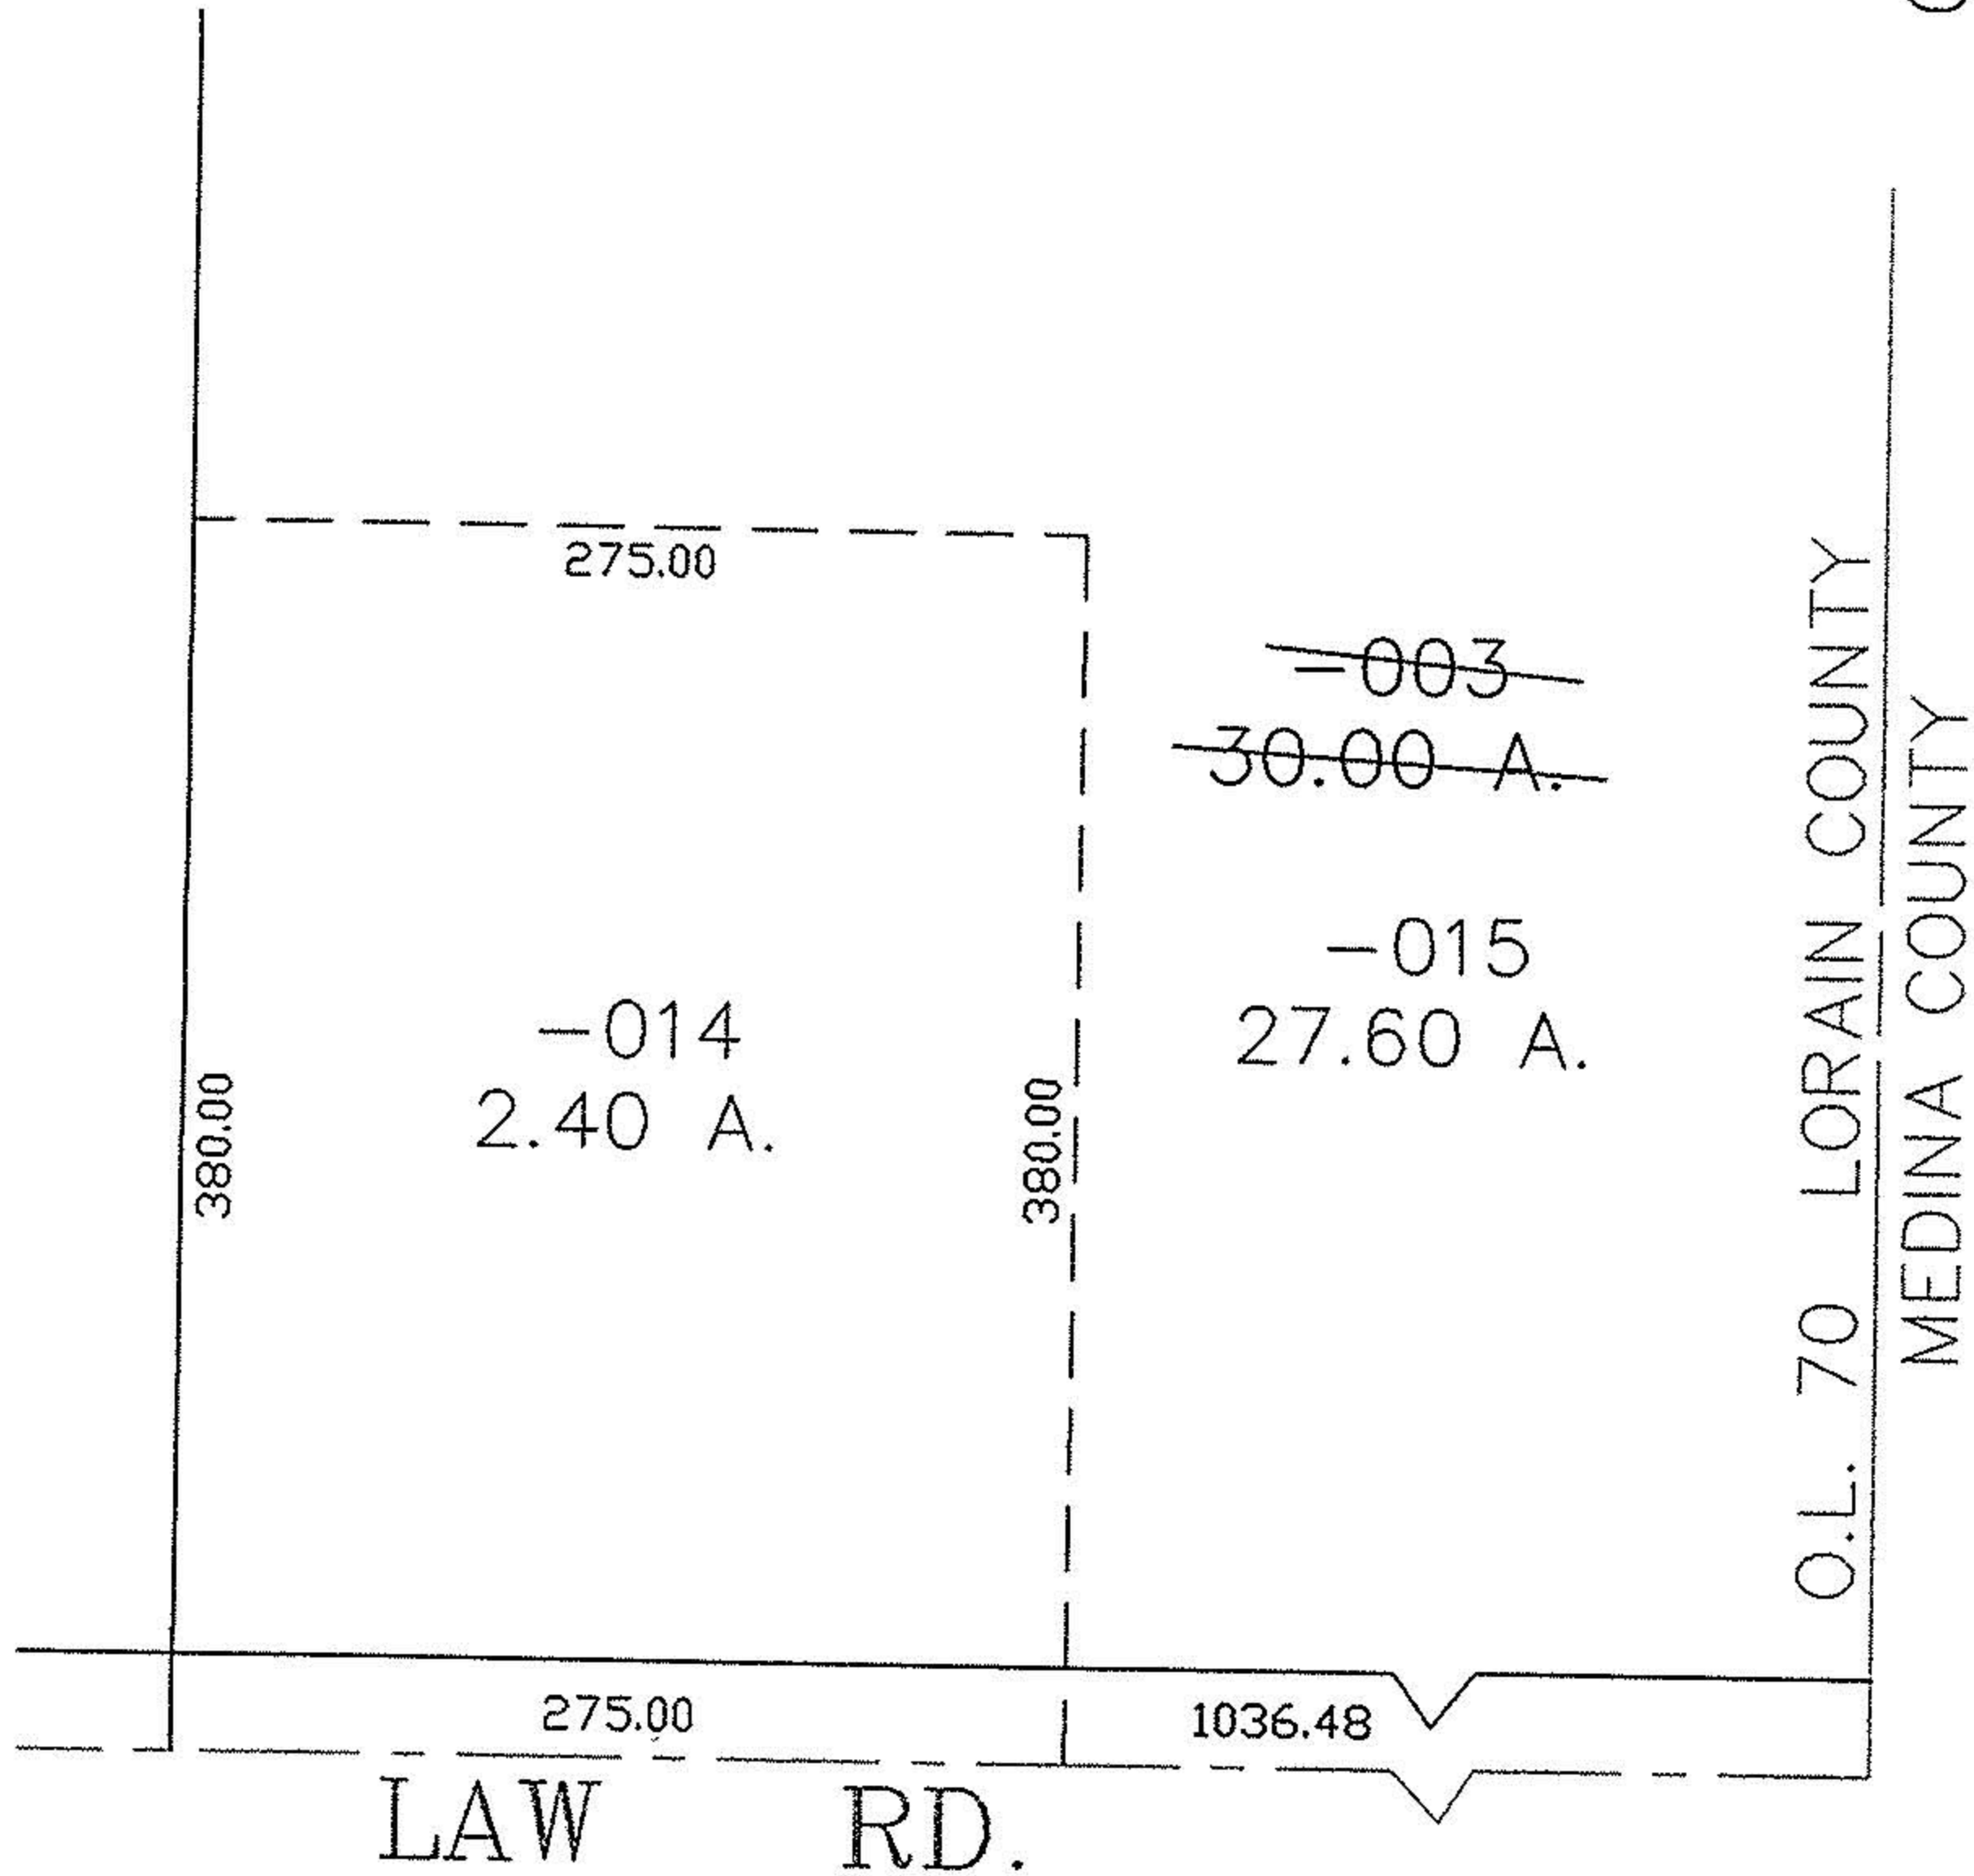

PARENT PARCEL: 16-00-070-000-003

CHILD PARCEL: 16-00-070-000-014, -015

STARTING POINT: CENTERLINE OF LAW RD. & O.L. 70

NO. 01494

SPLITS/DEEDS PROCESSED

LORAIN COUNTY TAX MAP DEPARTMENT  
226 MIDDLE AVE. ELYRIA, OHIO

SURVEYED BY: RICHARD CARLSON

CLOSURE: 0.00 : 10.000

MAP PAGE(S): 16-00-070-B

APPROVED BY: JAH DATE: 10-16-03

SCALE: 1" = 100 PRIOR INSTRUMENT: DV 1428/576