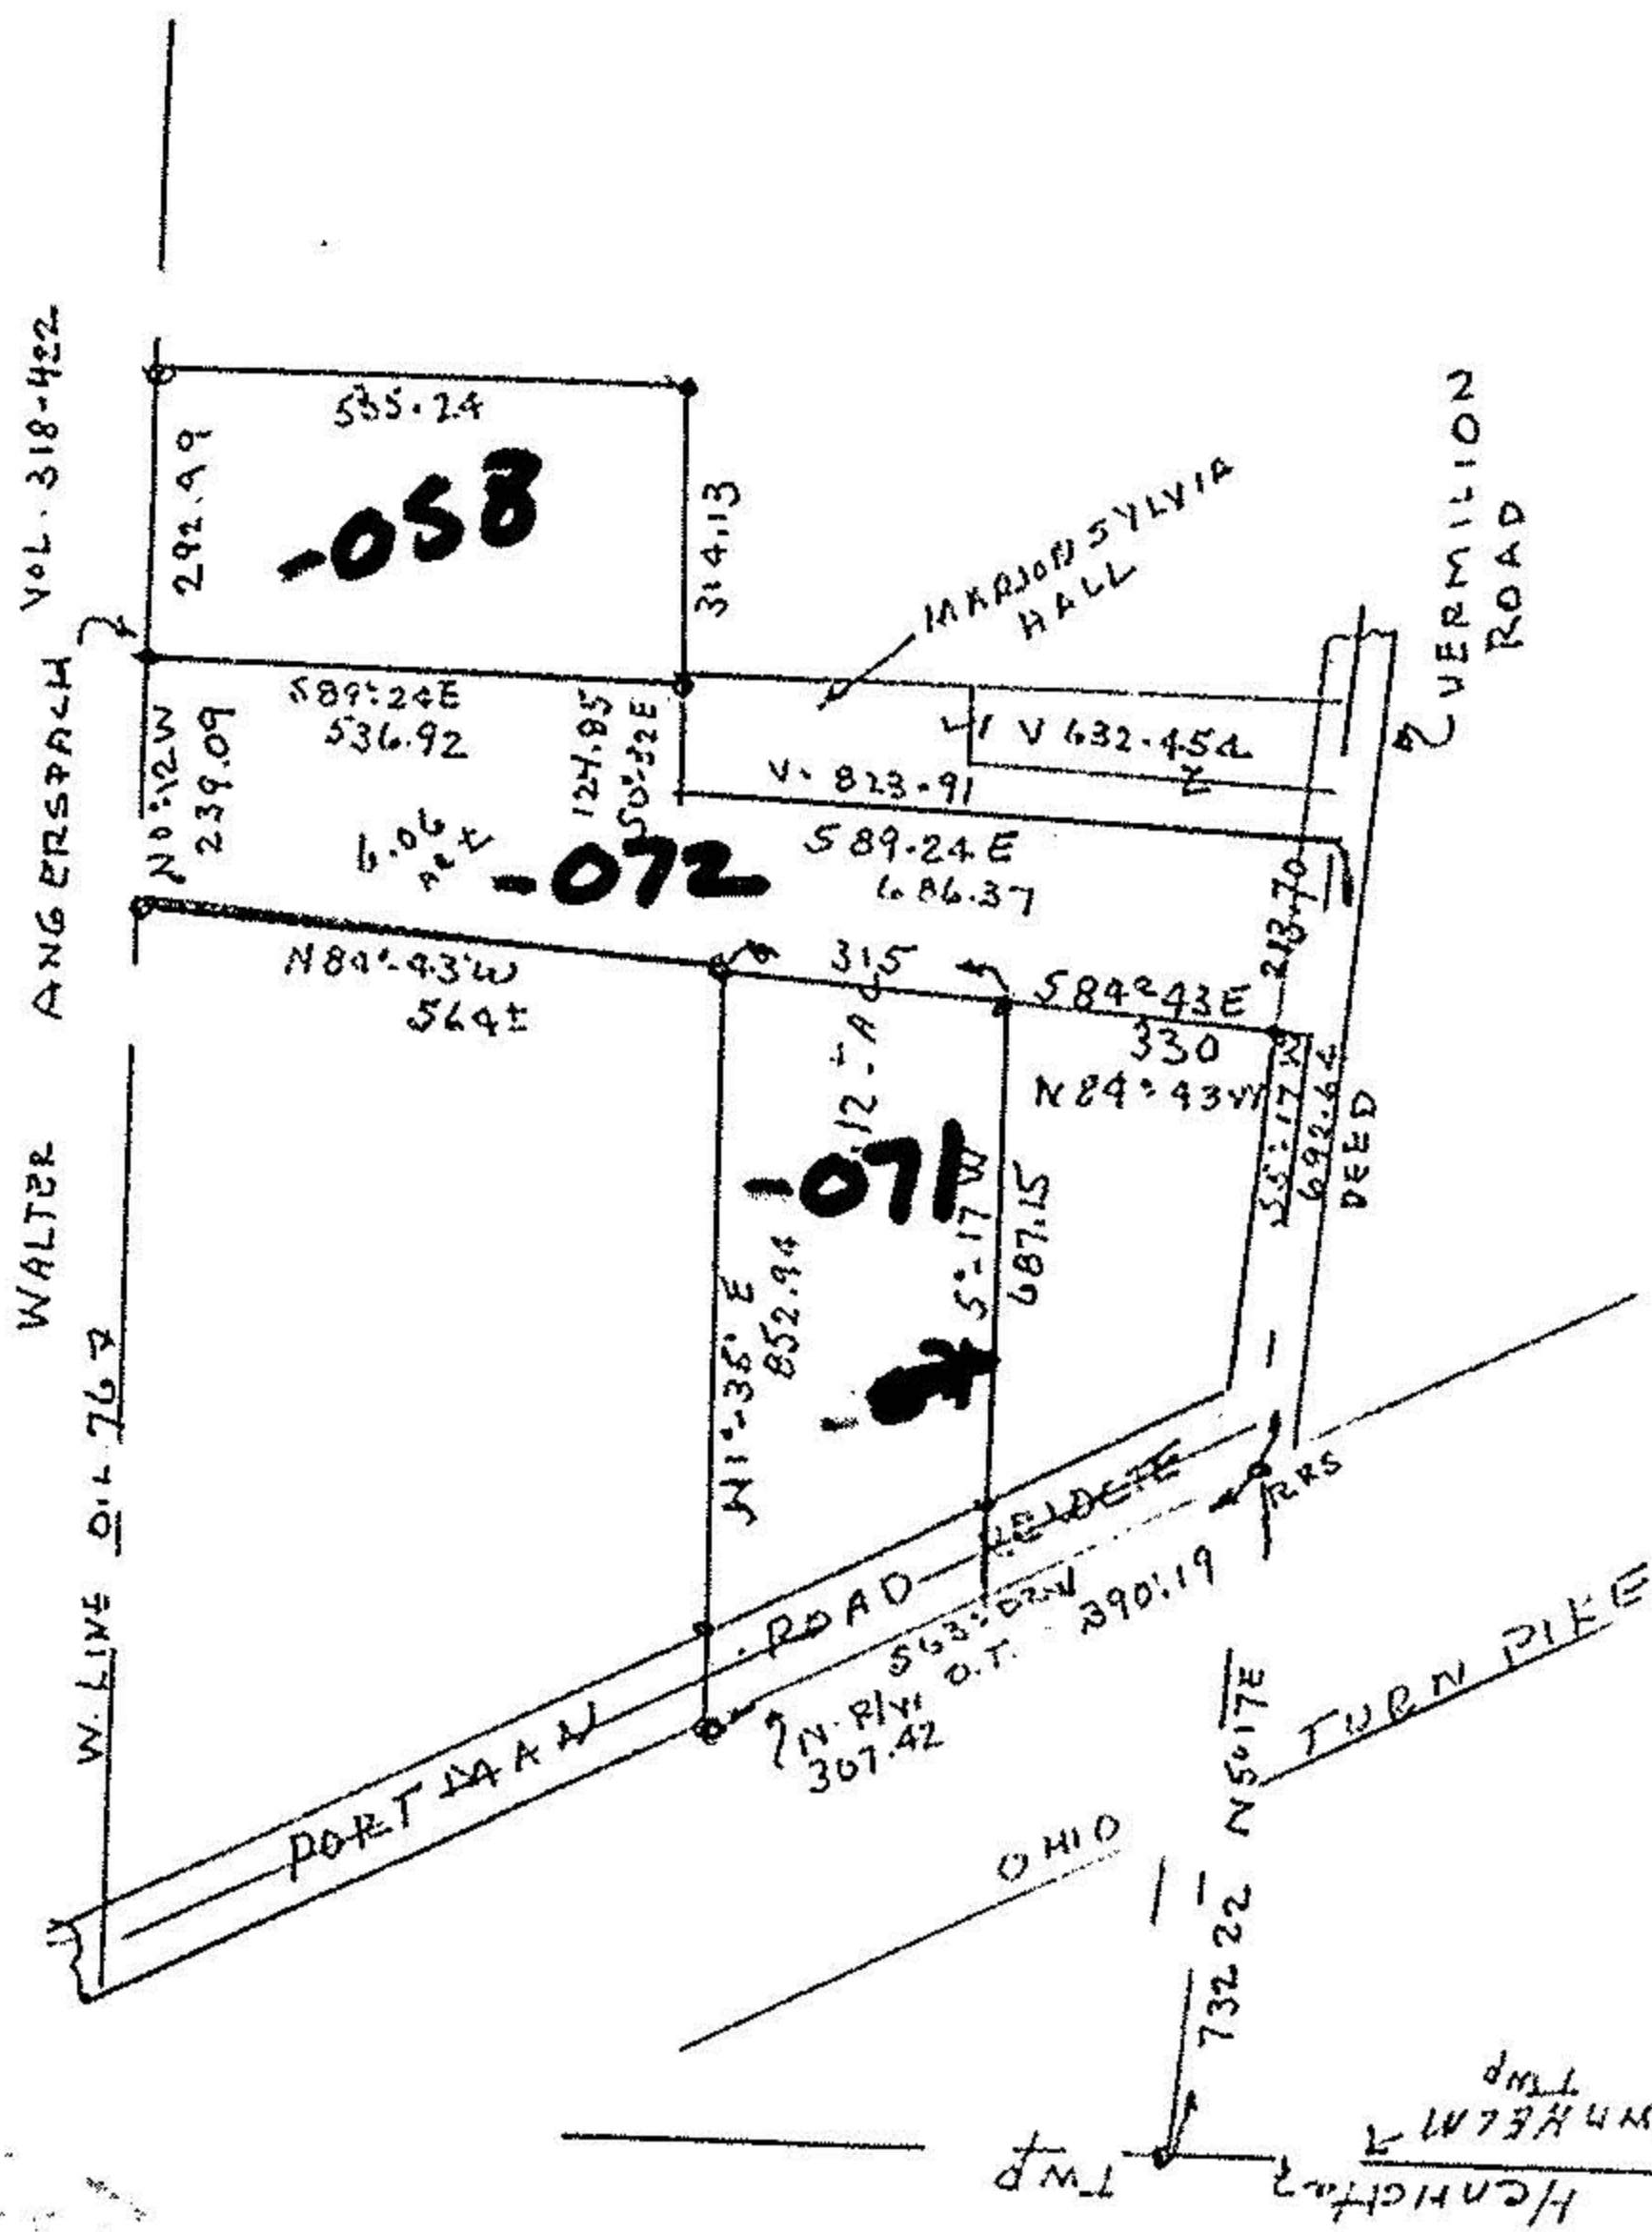

1-1

01-30-01-01-01

Map of part of O.L. 76 Brownhelm Twp. Lorain Co. Ohio
 Scale 1" 400'
 from Survey records by Arnold F. Koepp Reg. surveyor No. 4306

PARCEL 070