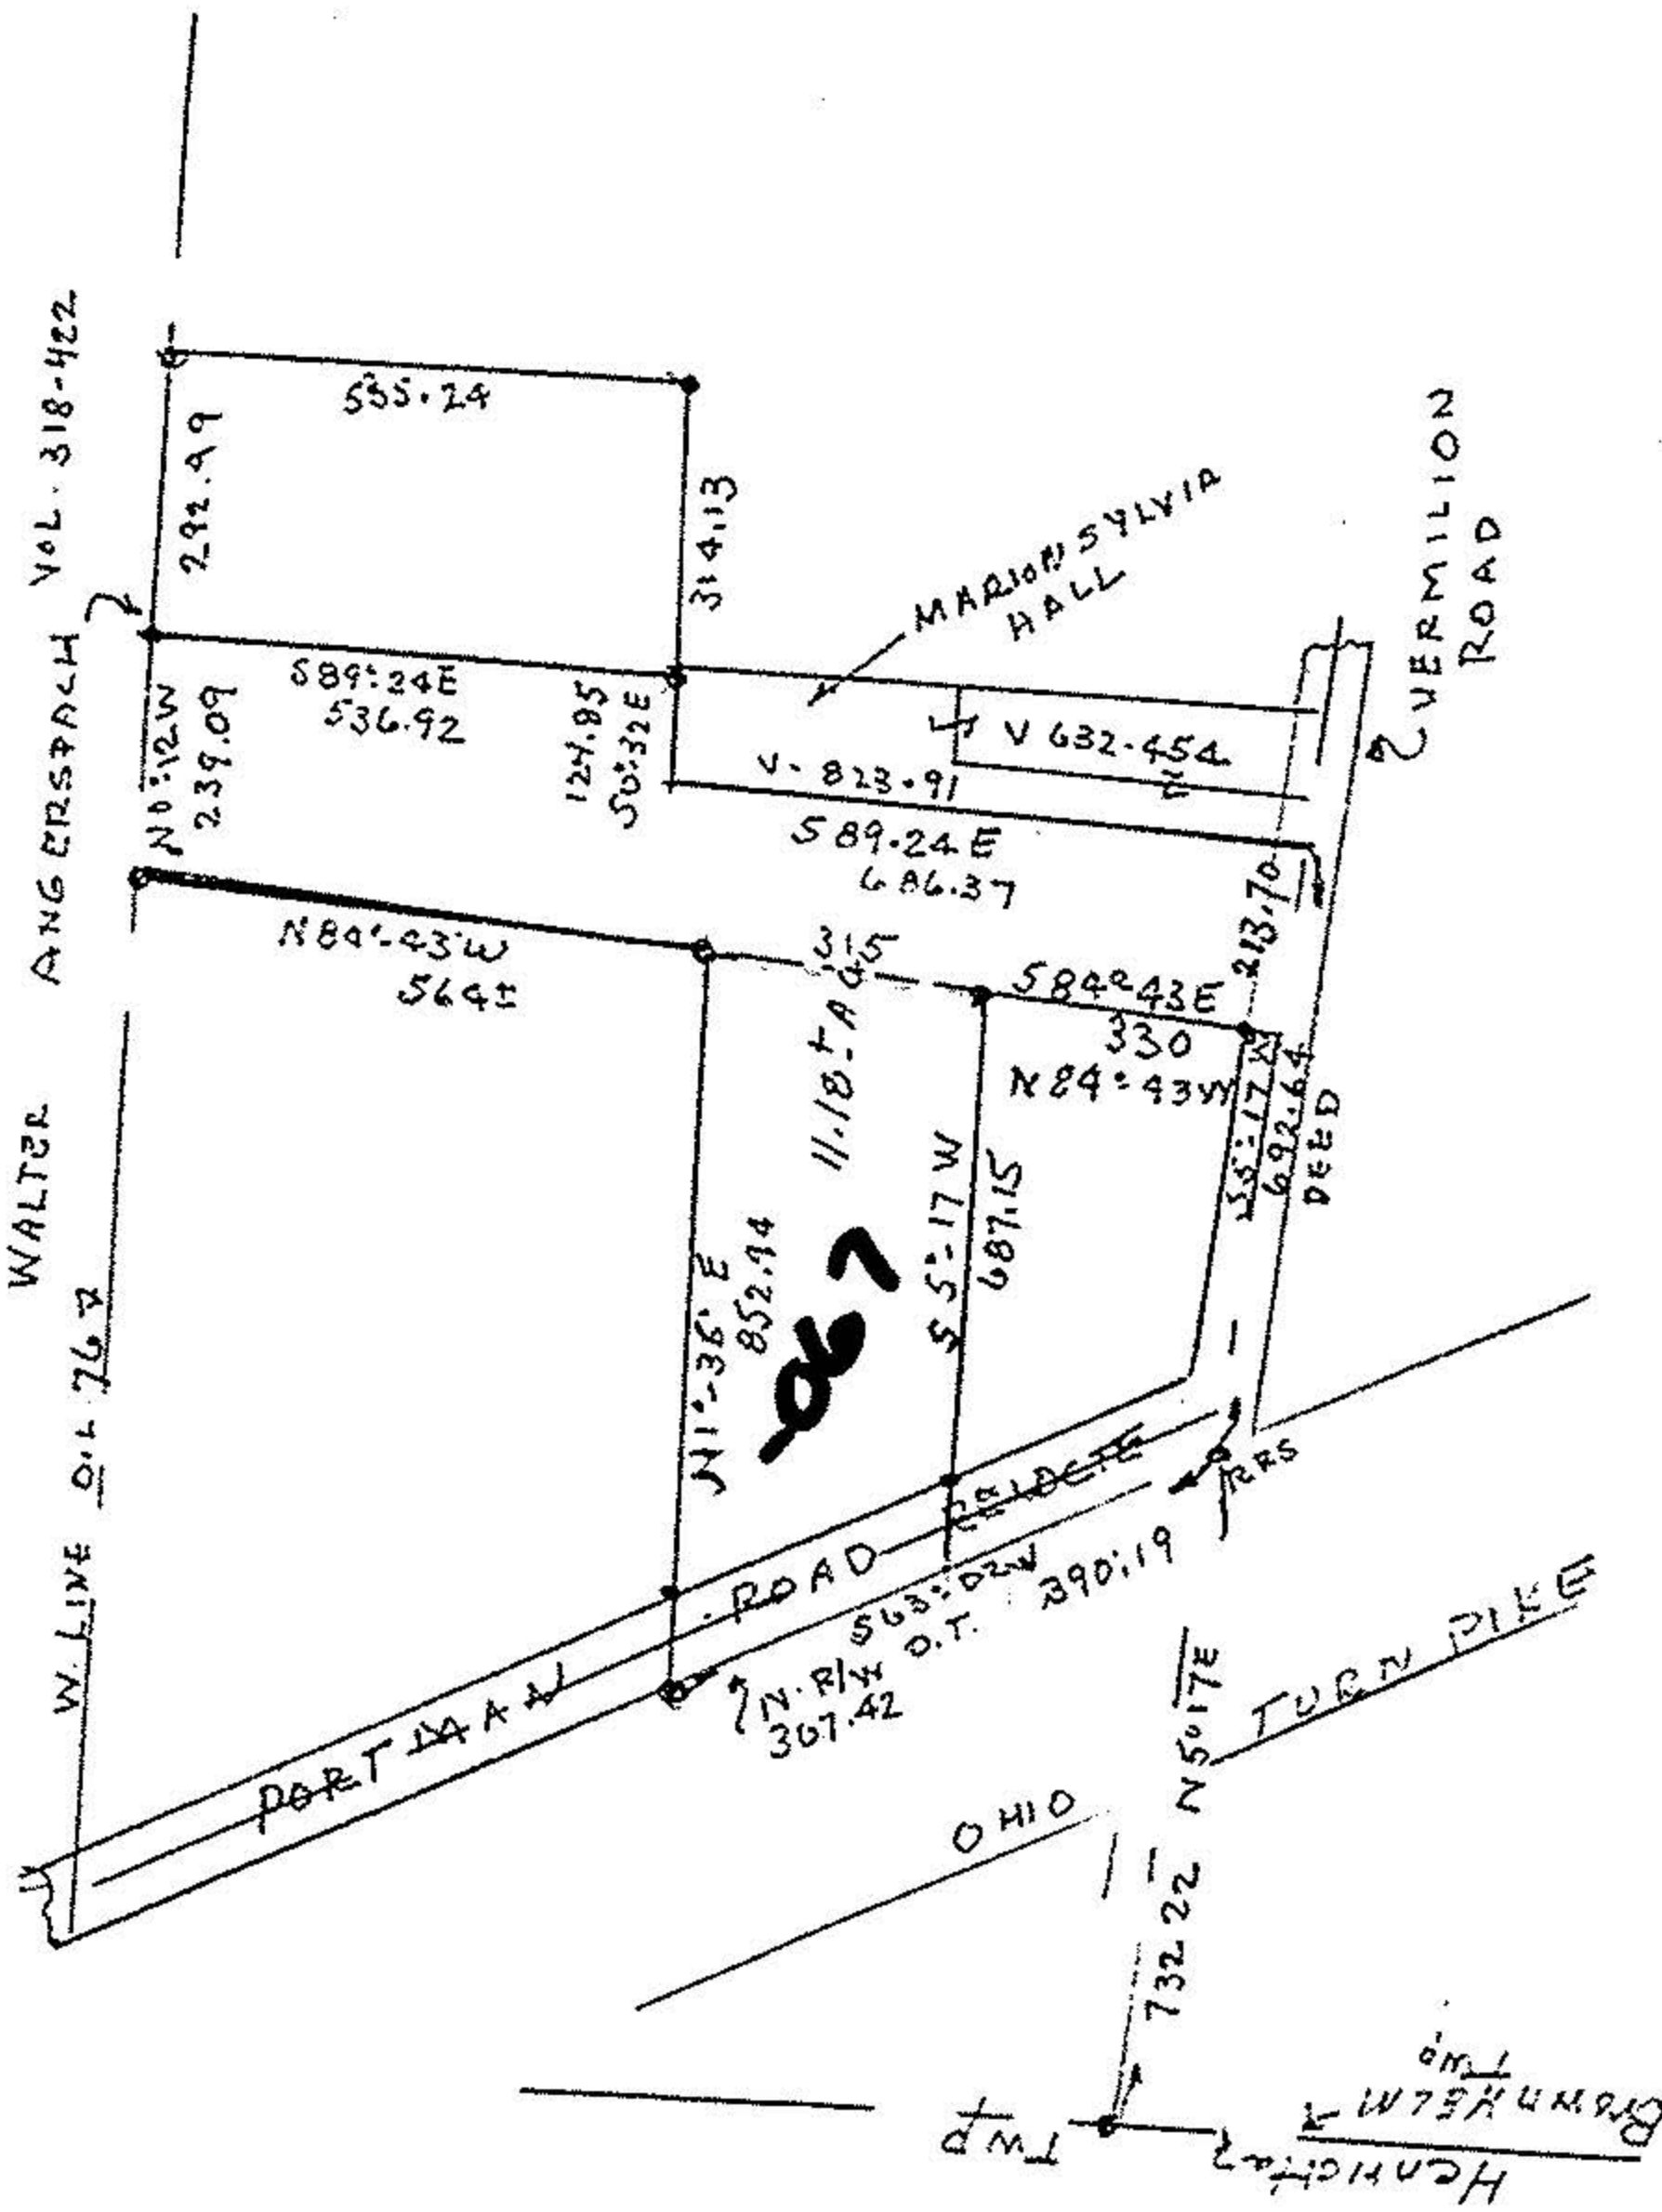

W U

Map of part of O.L. 76 Brownhelm Twp. Lorain Co. Ohio
Scale 1" 400'
from Survey records by Arnold F. Koepp Reg. surveyor No. 4306

#19790

APPROVED
LORAIN CO.
MAP DEPT.

DATE 2-27-92

PAGE 1-K

BY C.E. FRANCIS