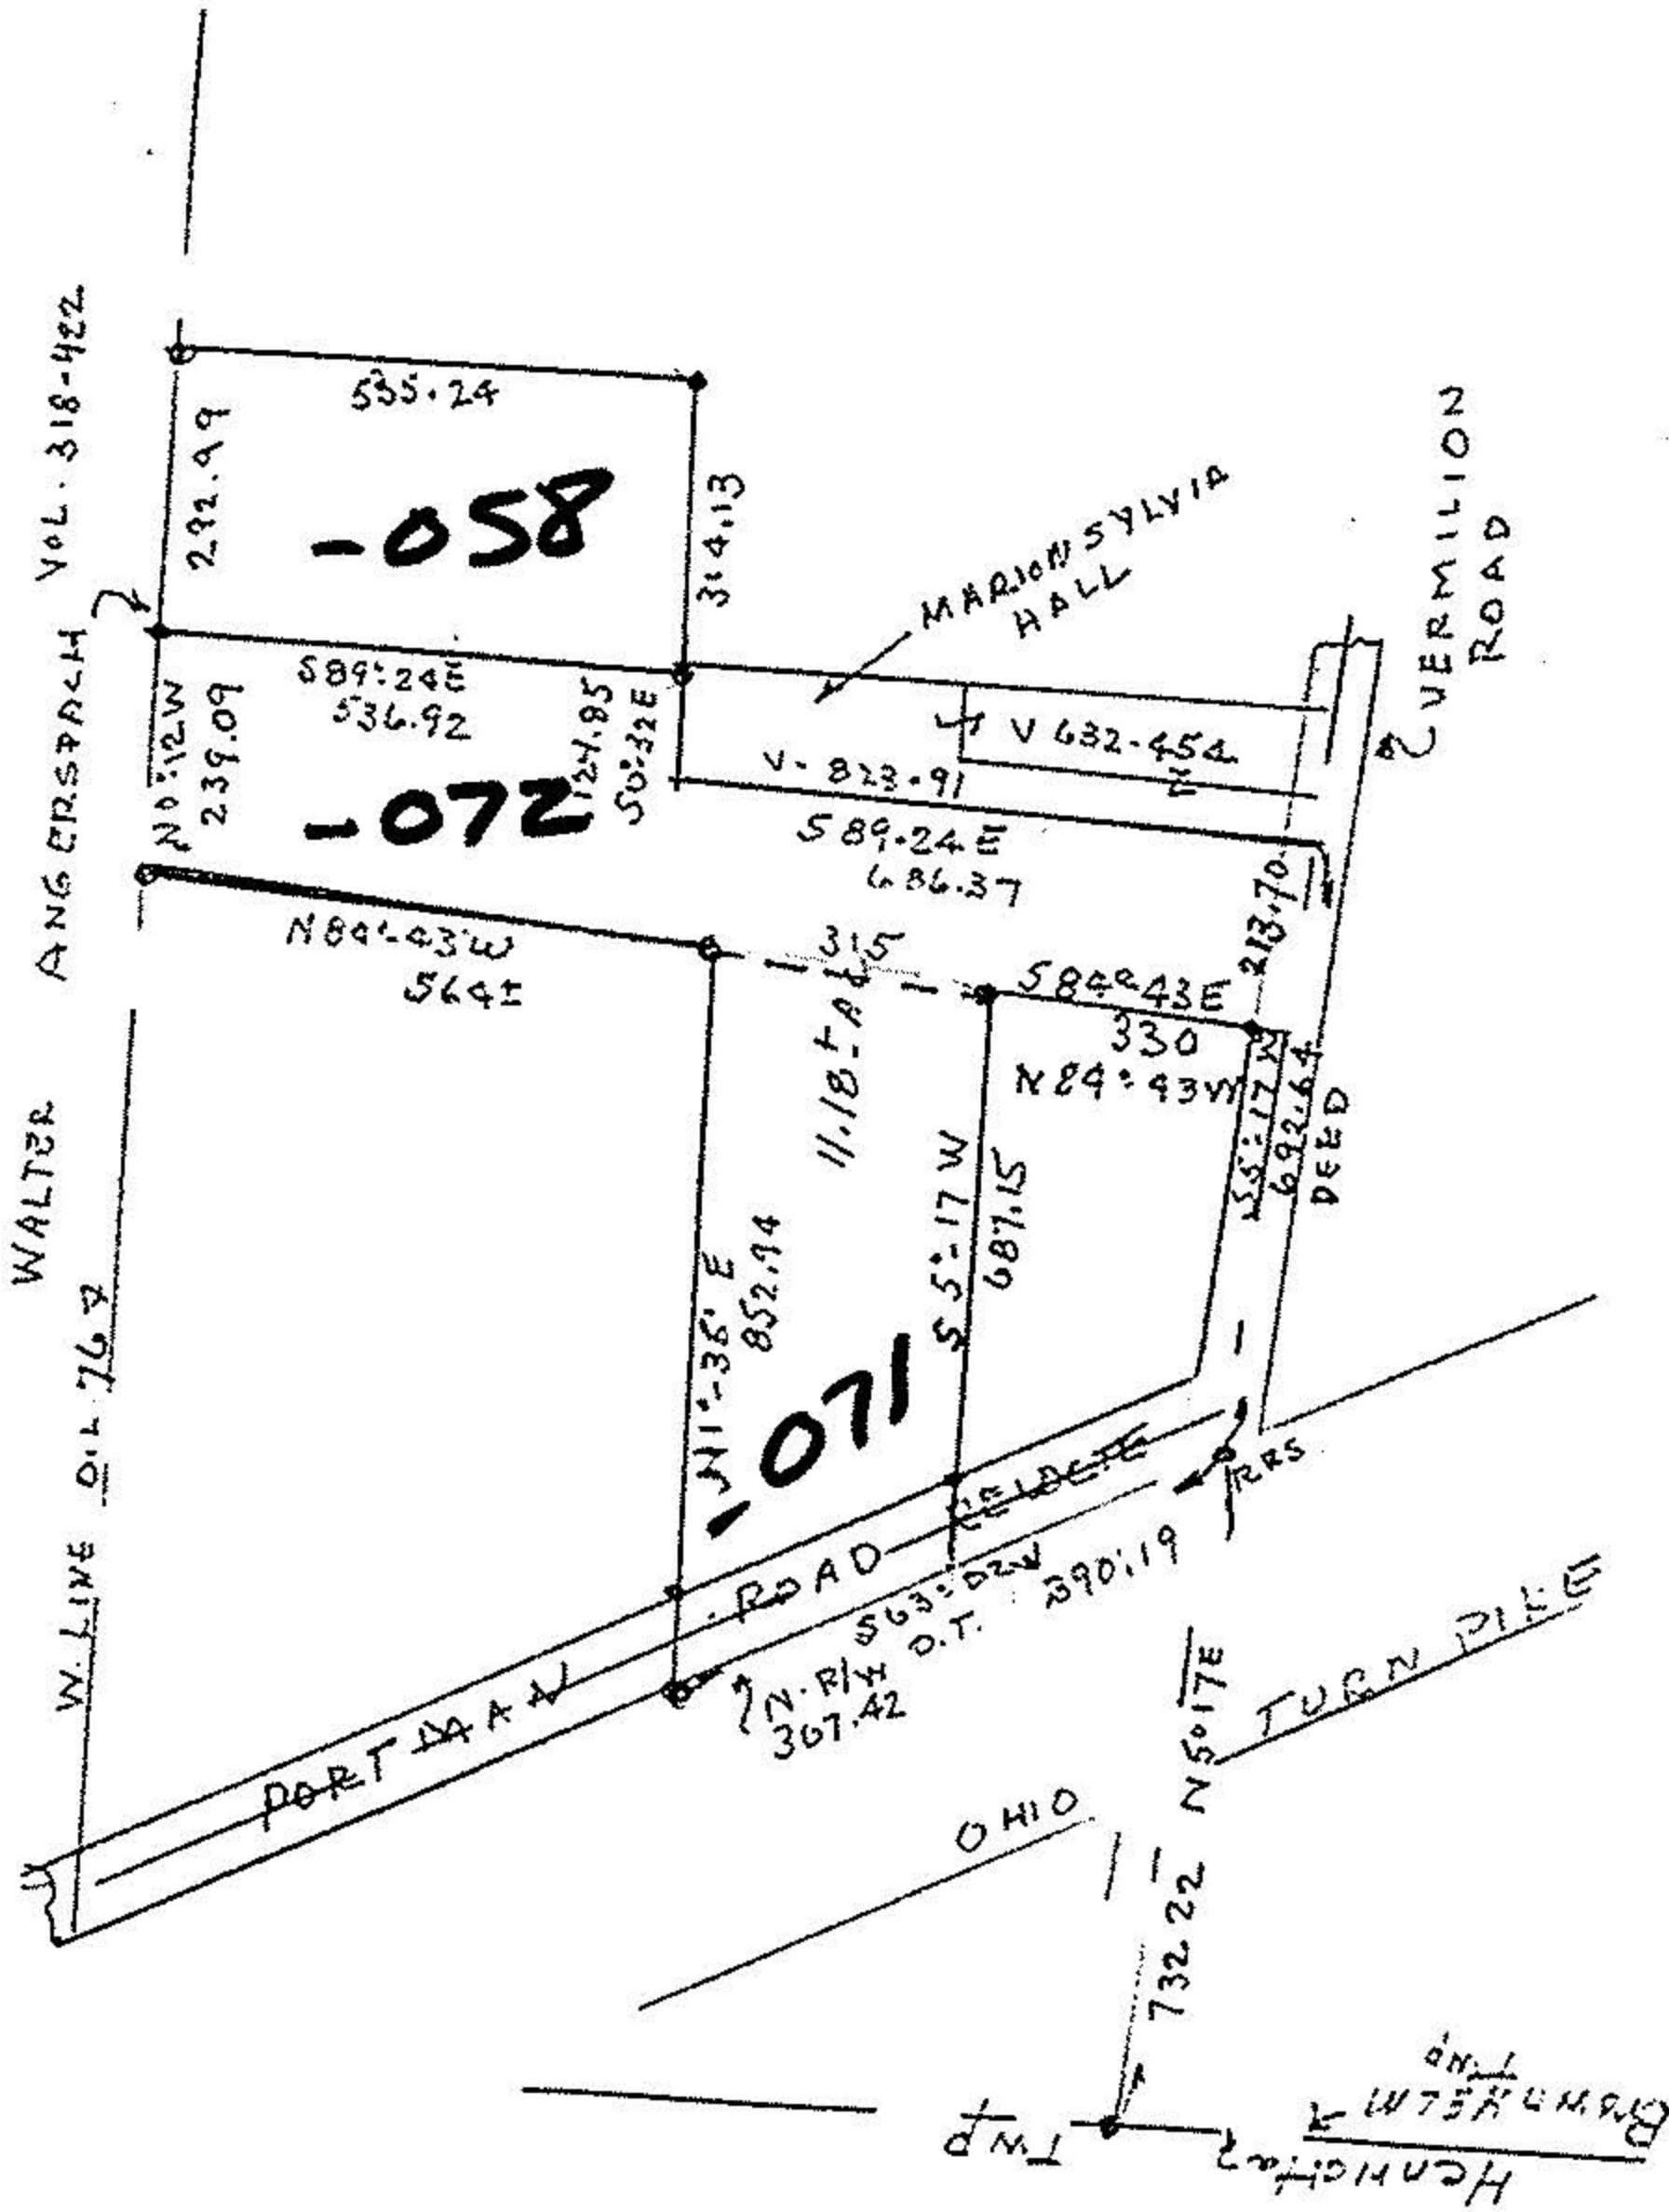

Map of part of O.L. 76 Brownhelm Twp. Lorain Co. Ohio
 Scale 1" 400'
 from Survey records by Arnold F. Koepp Reg. surveyor No. 4306

PARCEL 070