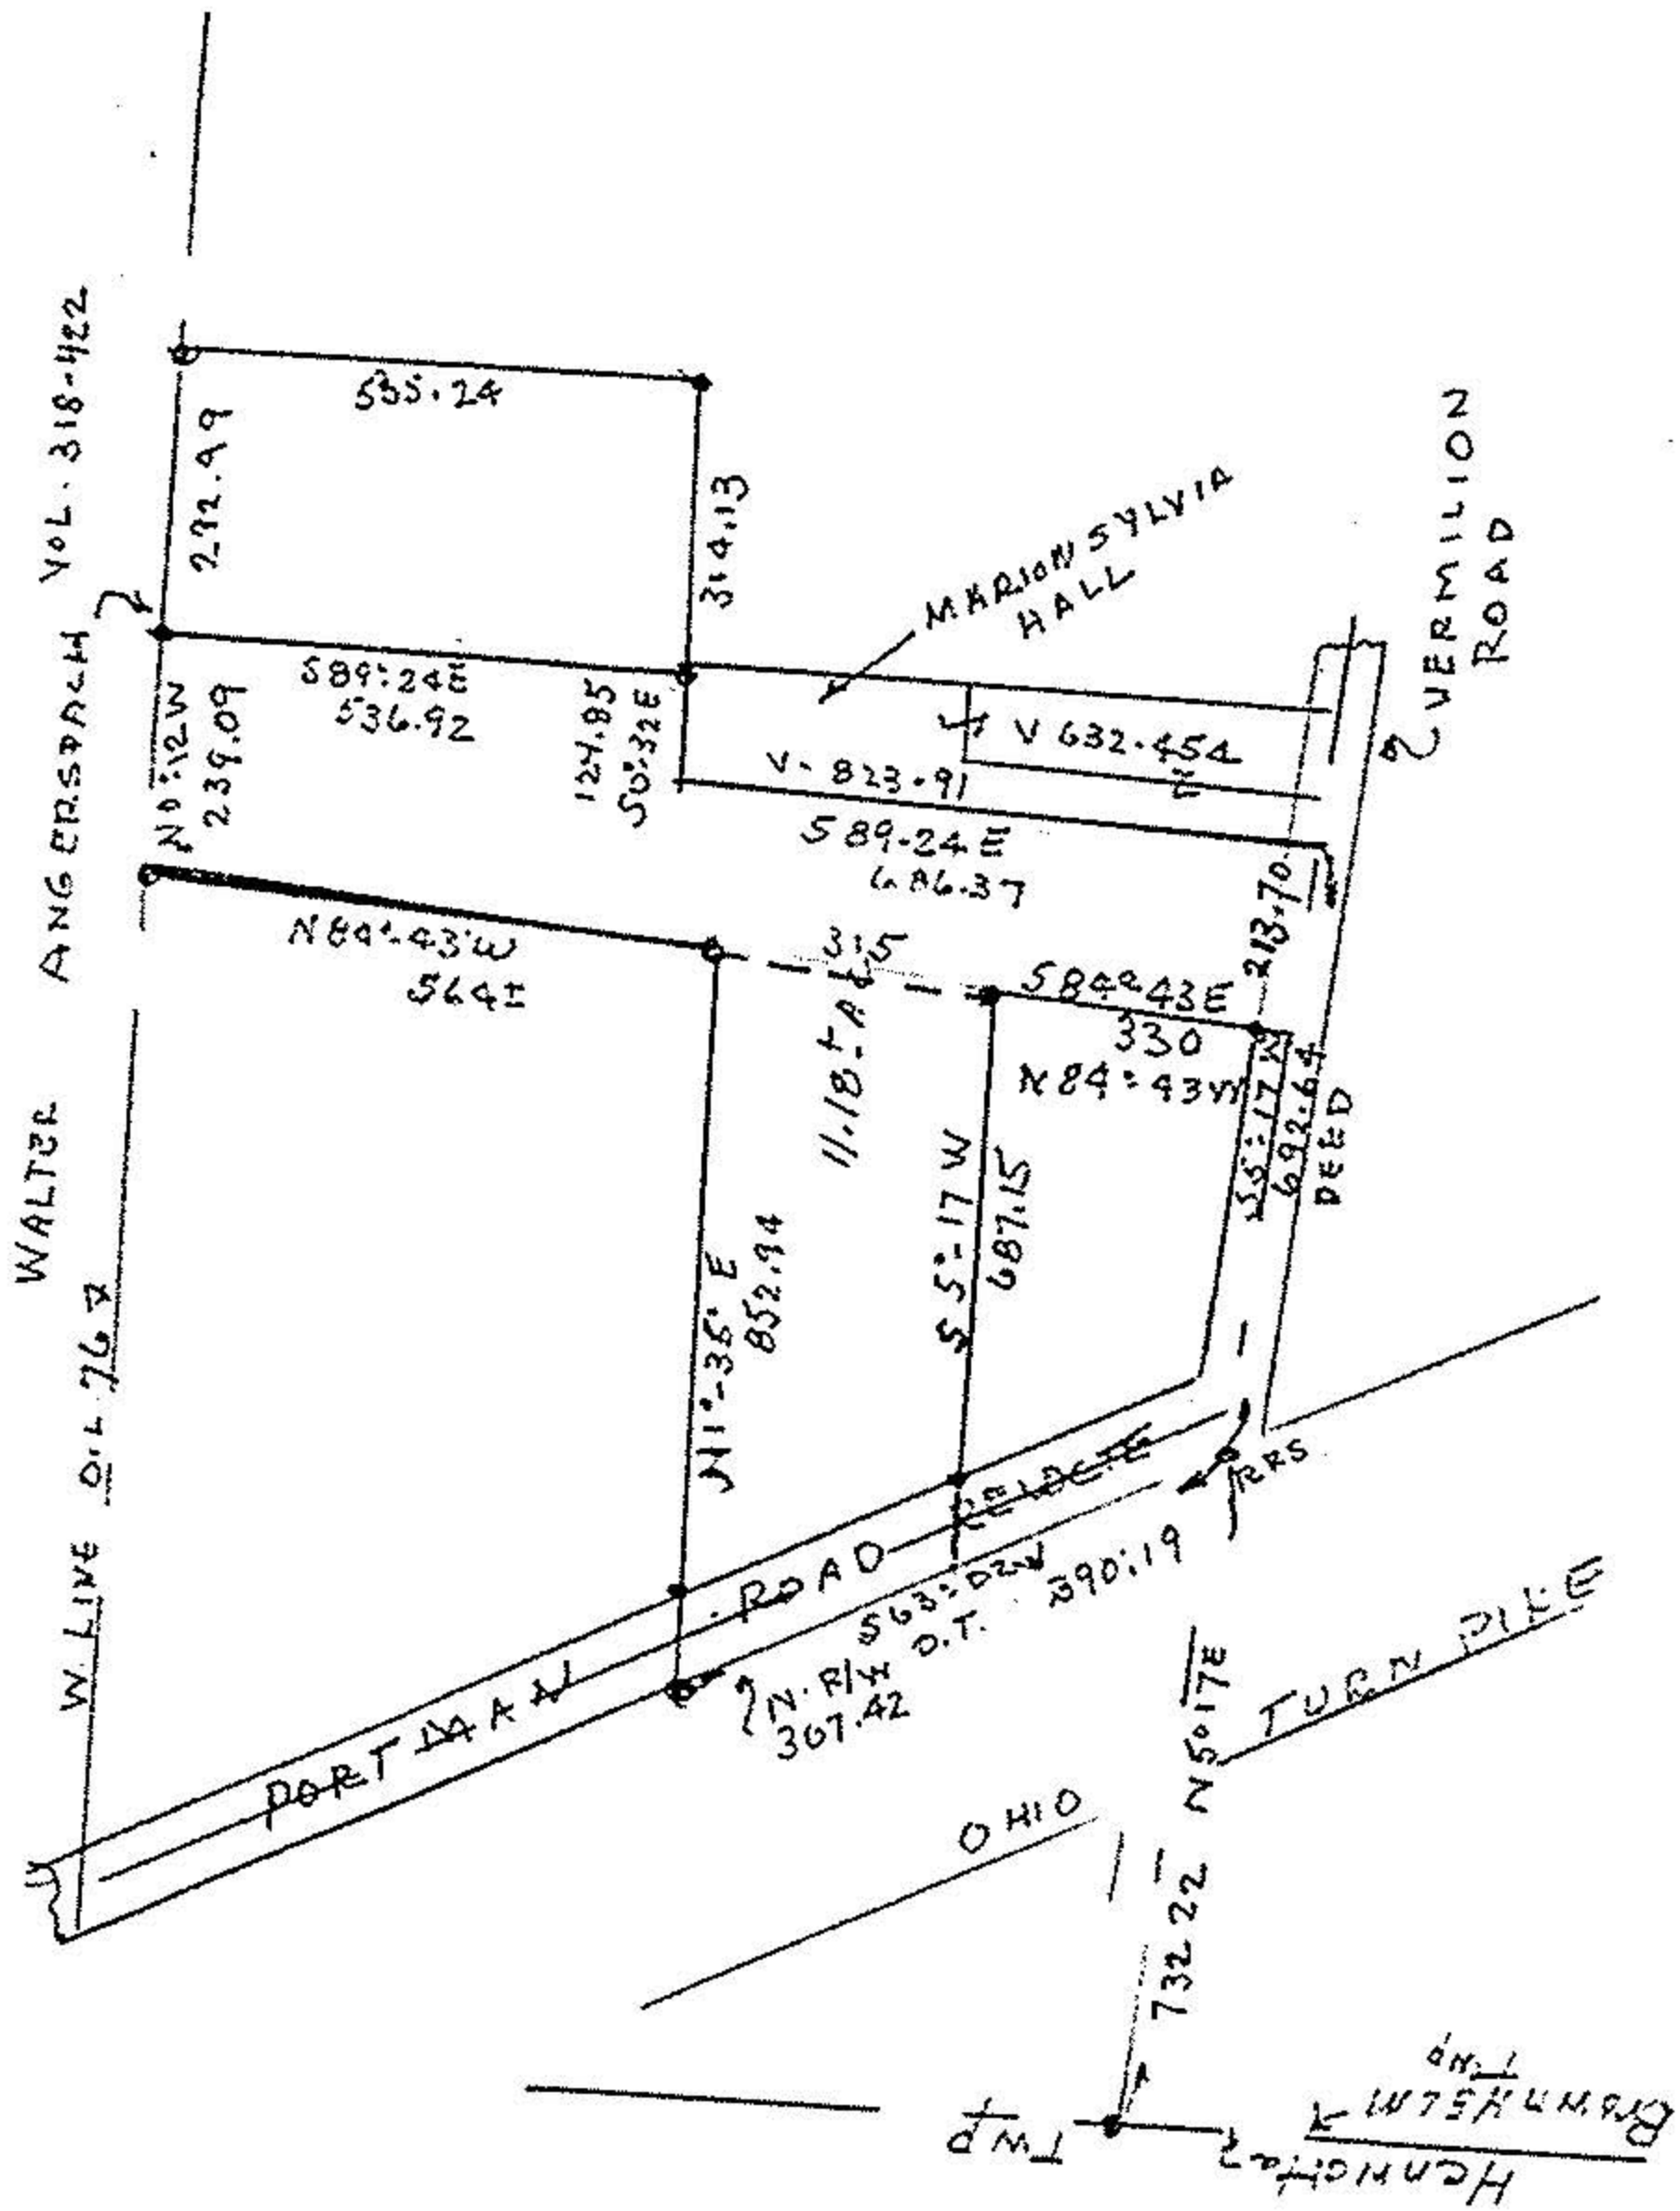

Map of part of O.L. 76 Brownhelm Twp. Lorain Co. Ohio
 Scale 1" 400'
 from Survey records by Arnold F. Koepp Reg. surveyor No. 4306

PARCEL 070