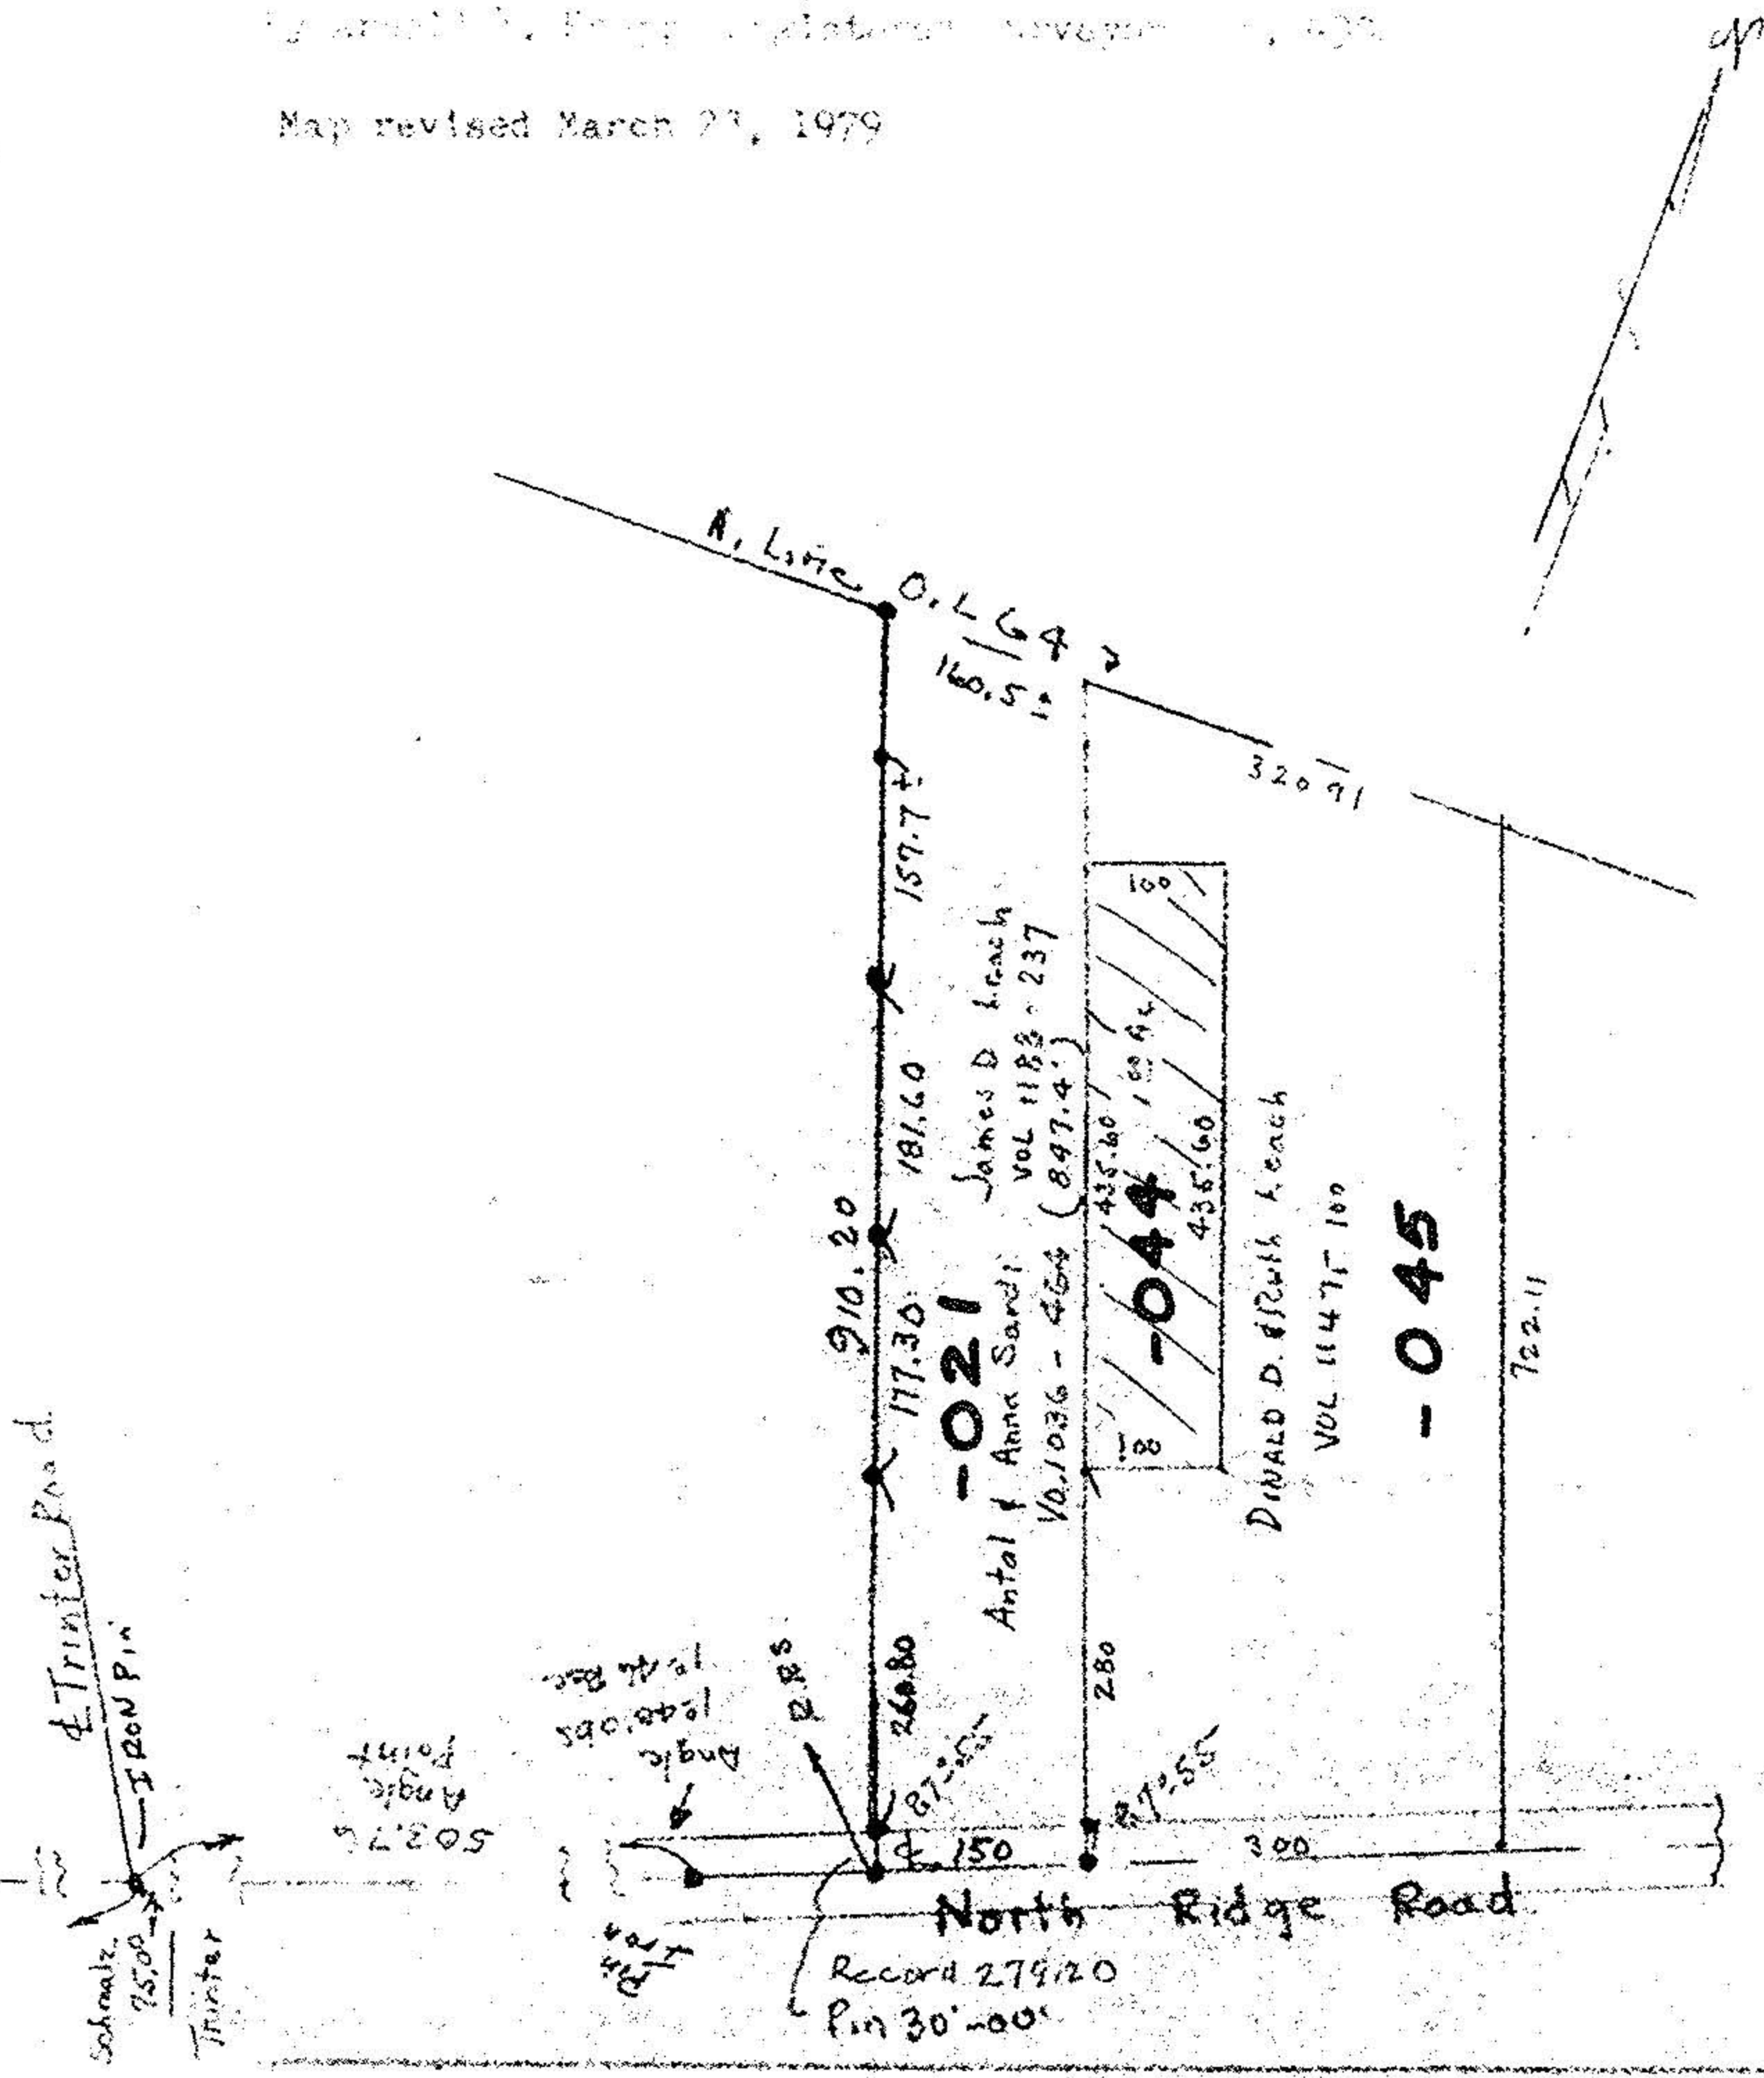

1 - LOT 64044
-045

Map of part of O.L. 4 Township 7N, Range 10E, Sec. 10
30th Twp. 7N, Range 10E, Sec. 10
of Grant Co., Iowa, registered November 1, 1978

Map revised March 27, 1979

#12560

ADD	
LESS	

PLAT #	4-3-79
PLAT	1-I
BY	Caroline F
VOID	
AFTER	12560

Gore opposite Moritz

Gore opposite South

1972.35