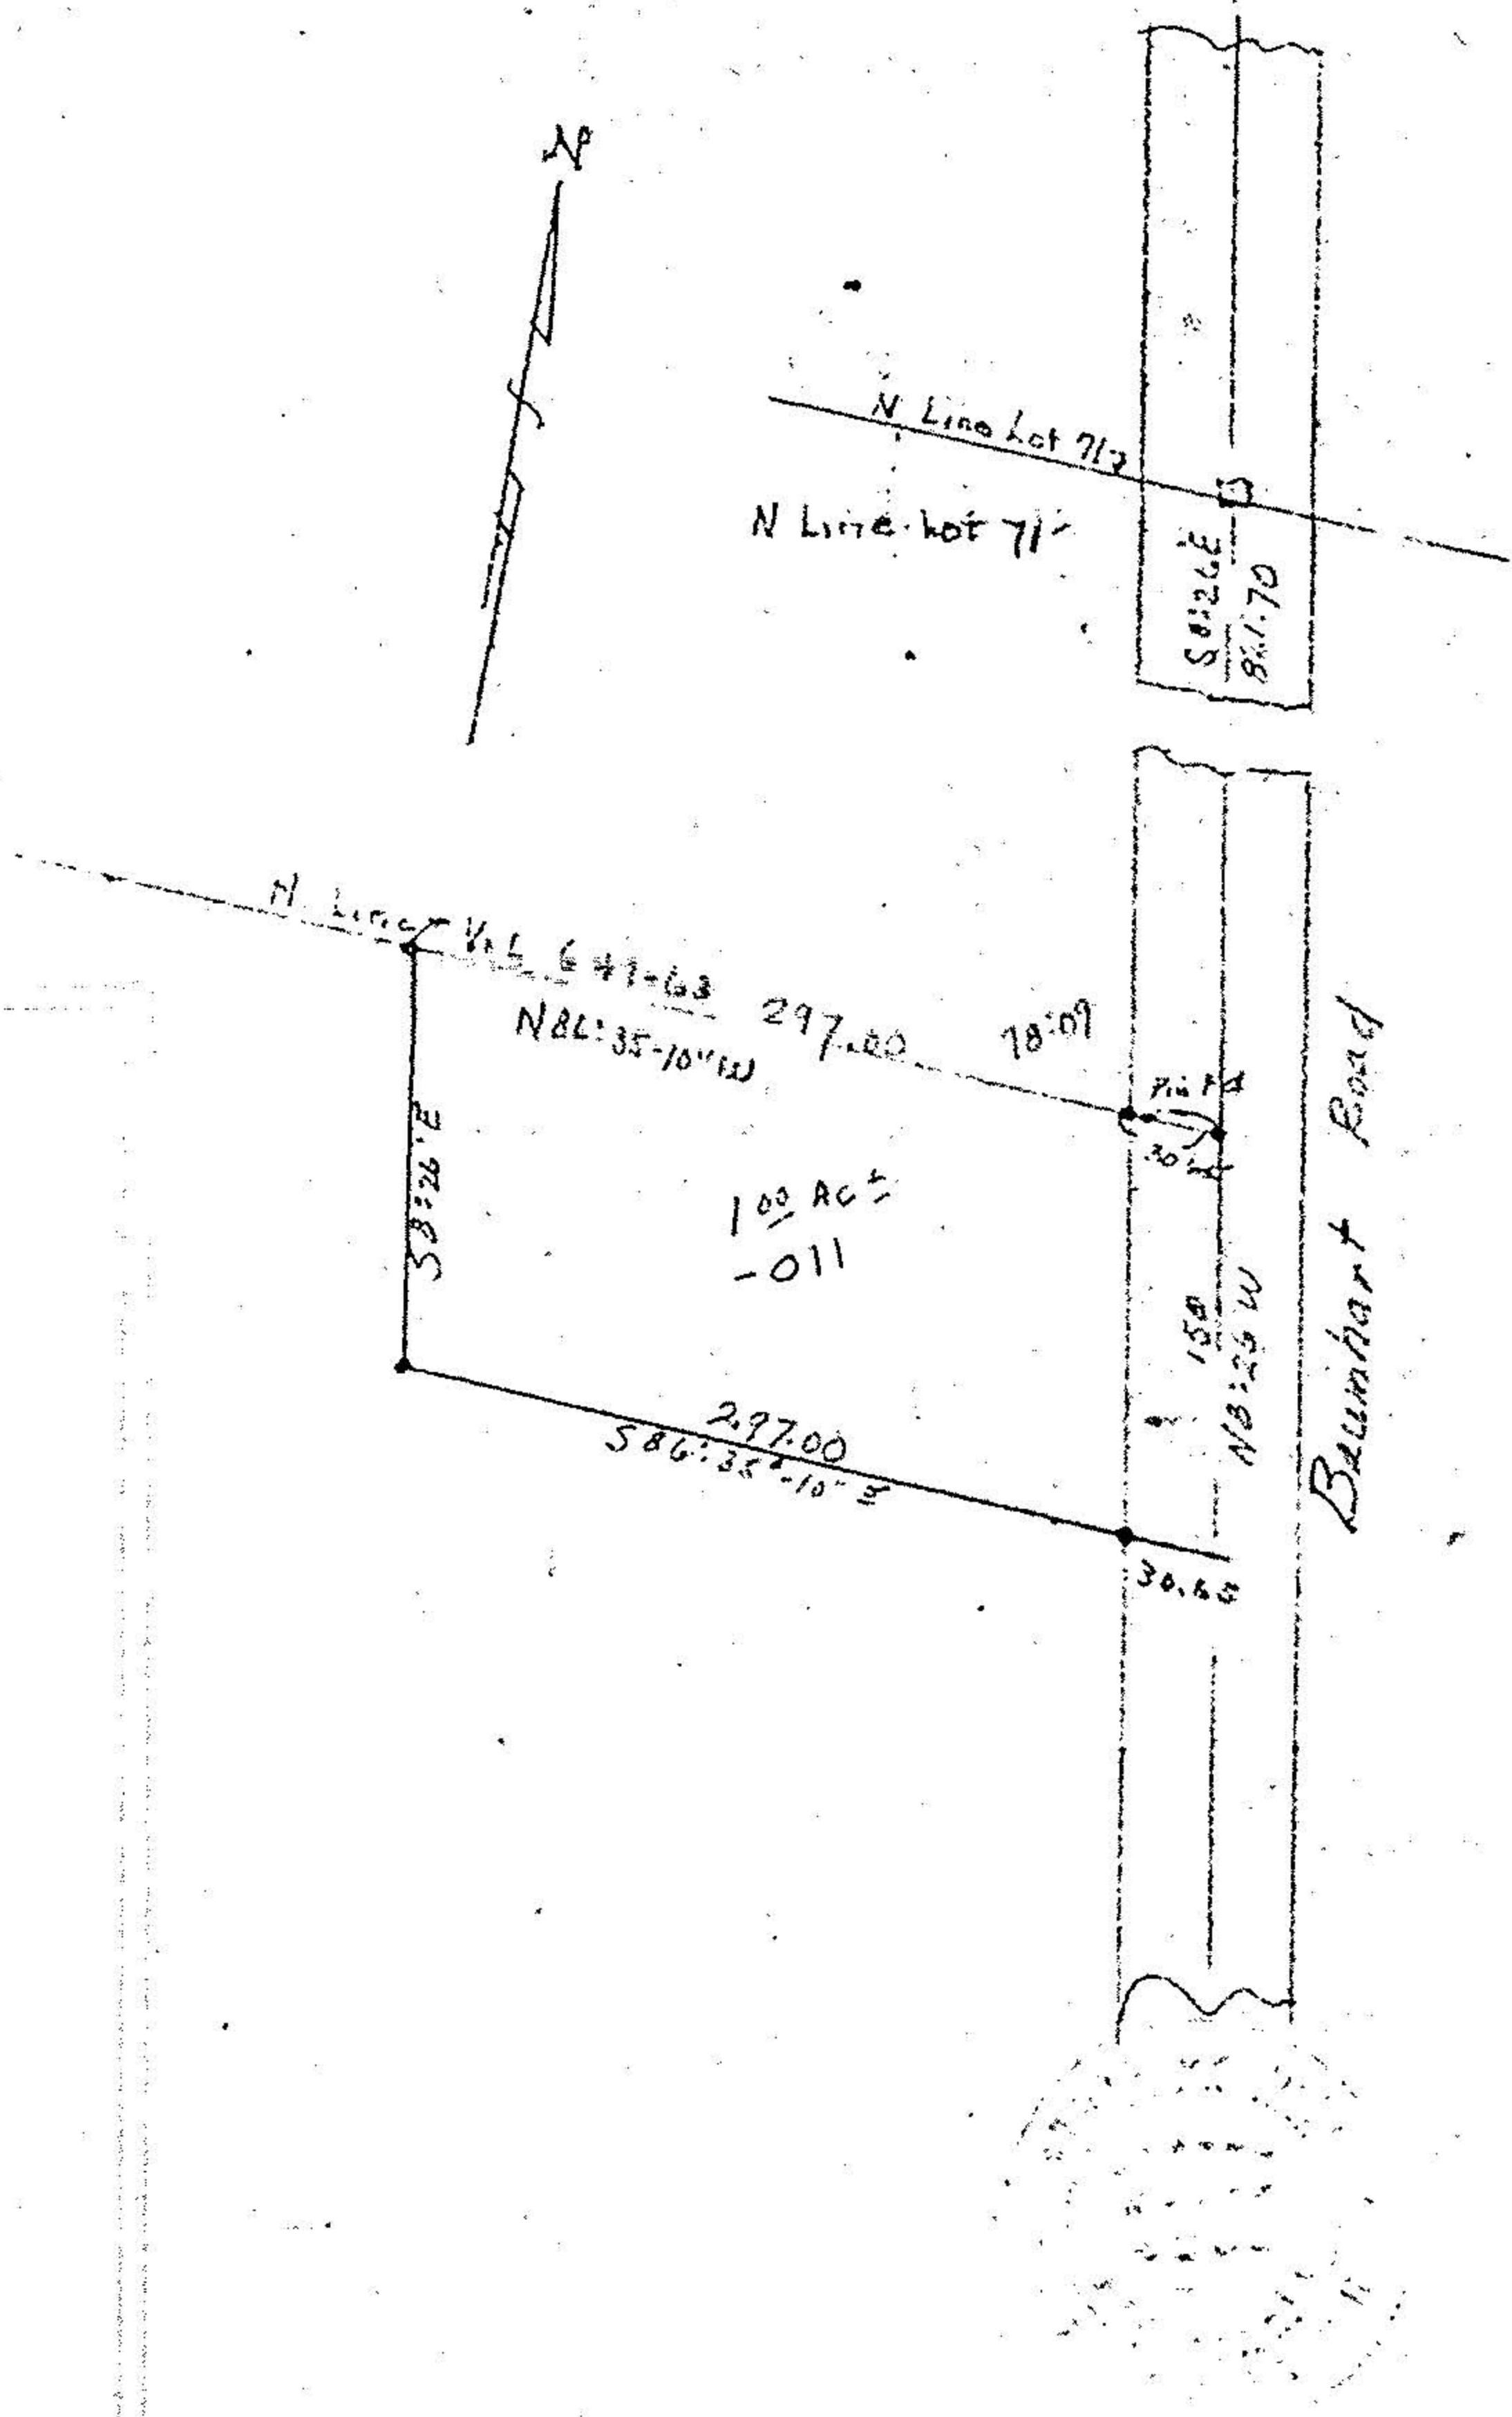

Map of Part of Lot 71 Brownhelm Twp. Lorain Co. Ohio  
 Scale 1" = 100' July 31, 1979  
 By Arnold F. Koeppe Reg. surveyor

1-1  
 06.71  
 01-00-110-00-10

#1295 I

APPROVED	
LORAIN CO.	
MAP DEPT.	
DATE	8-8-79
PAGE	1-1
BY	T. McRae
VOID AFTER	

1-1