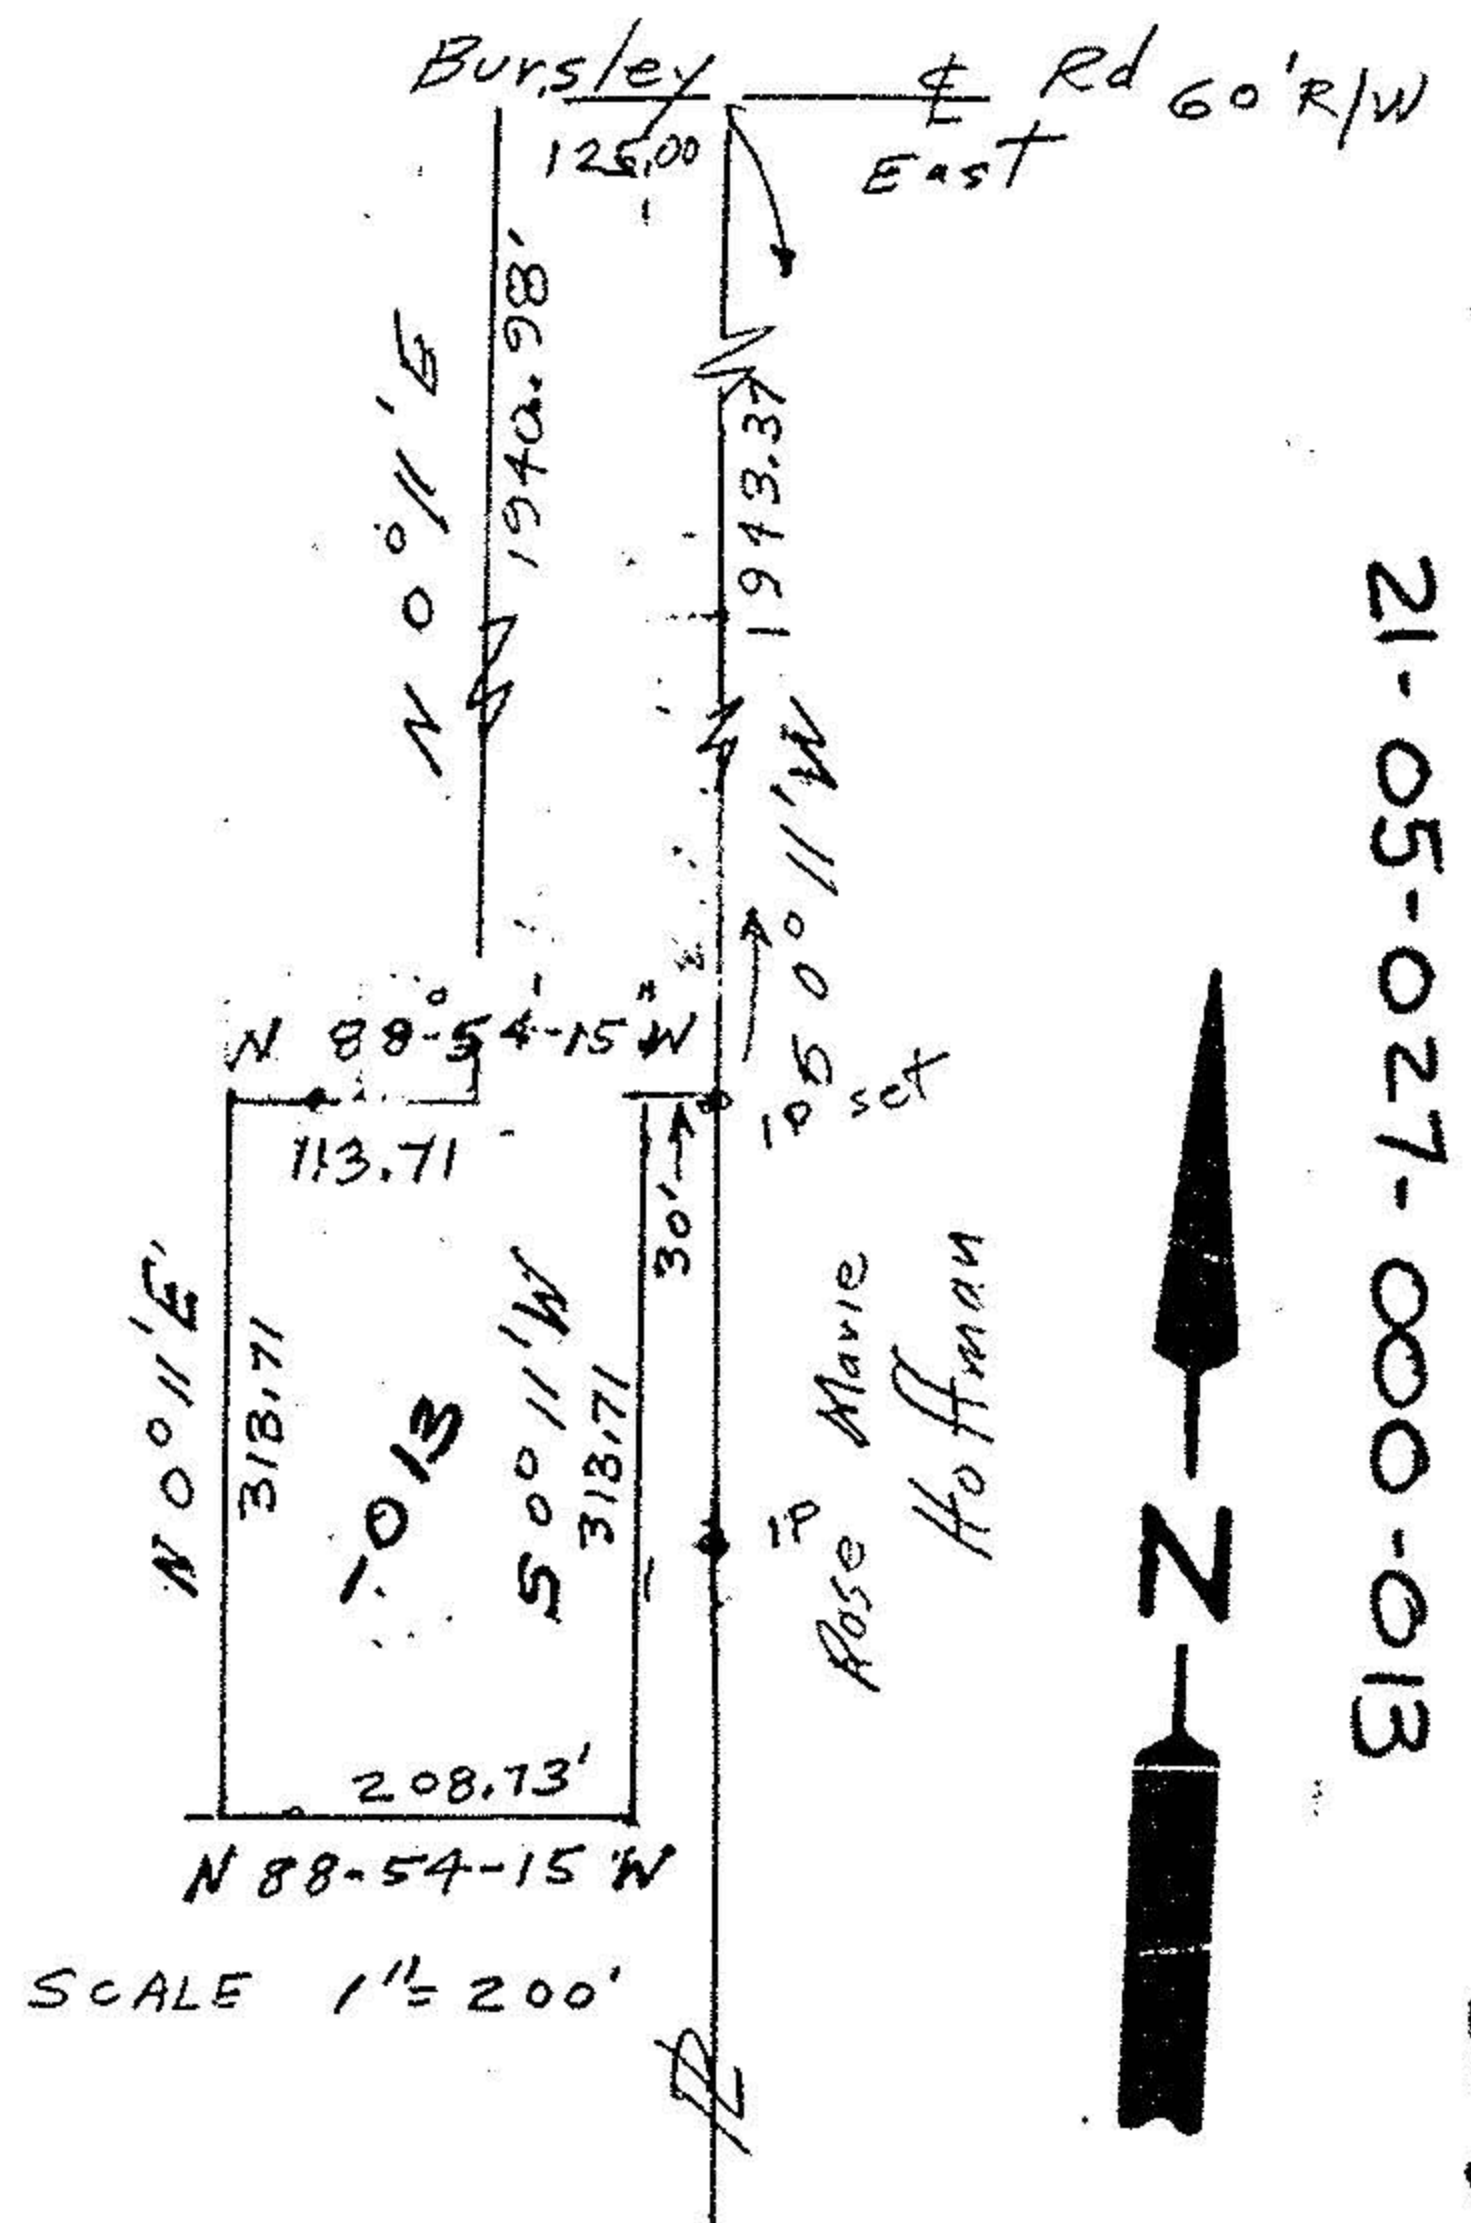

21-A

#18806

21-05-027-000-013

21-05-027-000-013

0L 27	4.448 Acres
0L 26	2.628 Acres
Total	7.076 Acres

#1880

John Poznywak  
Reg Surveyor  
#5292

Revised 9/13/89  
208.71 to 312.71  
9/25/89

Parcel split survey  
for  
Wayne Farmer  
Original Lot 26 Tract 5  
Huntington Township

APPROVED LORAIN CO. MAP DEPT.
DATE 1-9-90
PAGE 21-A
CAROLYN BY FRANCIS
VOID