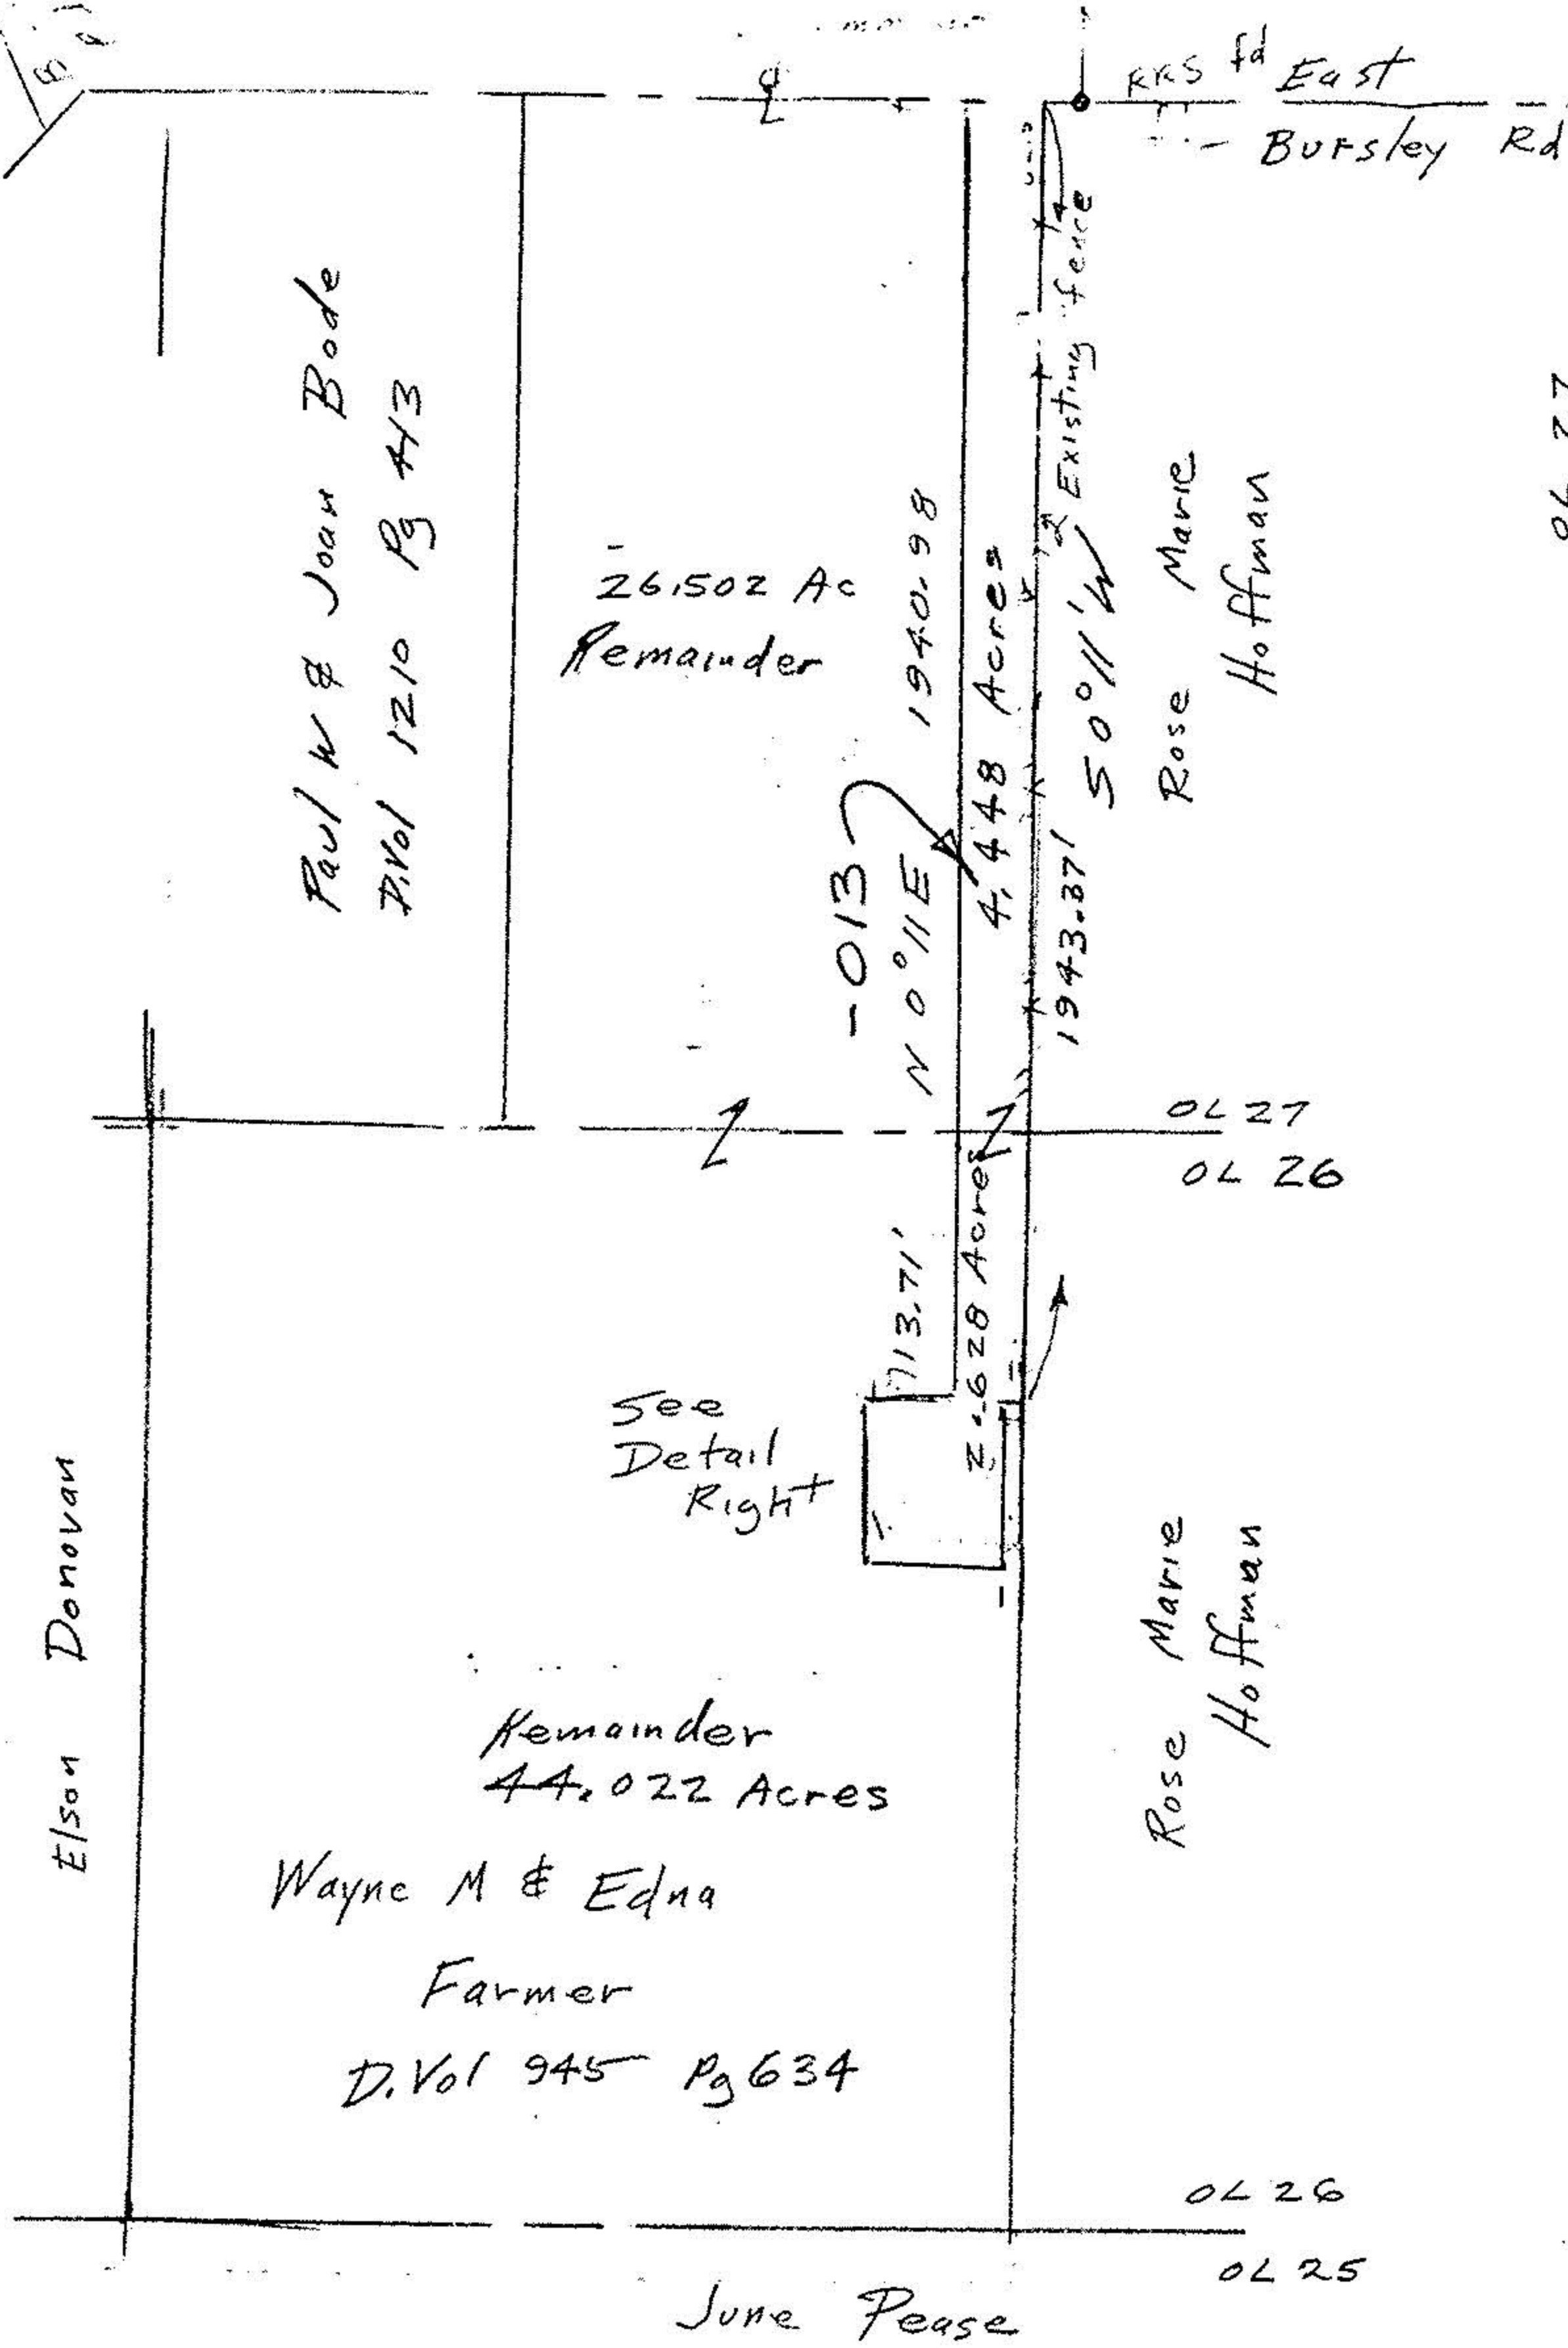

21-A

#18806

21-05-027-000-013

21-05-027-000-013

0L 27	4.448 Acres
0L 26	2.628 Acres
Total	7.076 Acres

#1880

John Poznywak  
Reg Surveyor  
#5292

Revised 9/13/89  
208.71 to 312.71  
9/25/89

Parcel split survey  
for  
Wayne Farmer  
Original Lot 26 Tract 5  
Huntington Township

APPROVED LORAIN CO. MAP DEPT.
DATE 1-9-90
PAGE 21-A
CAROLYN BY FRANCIS
VOID