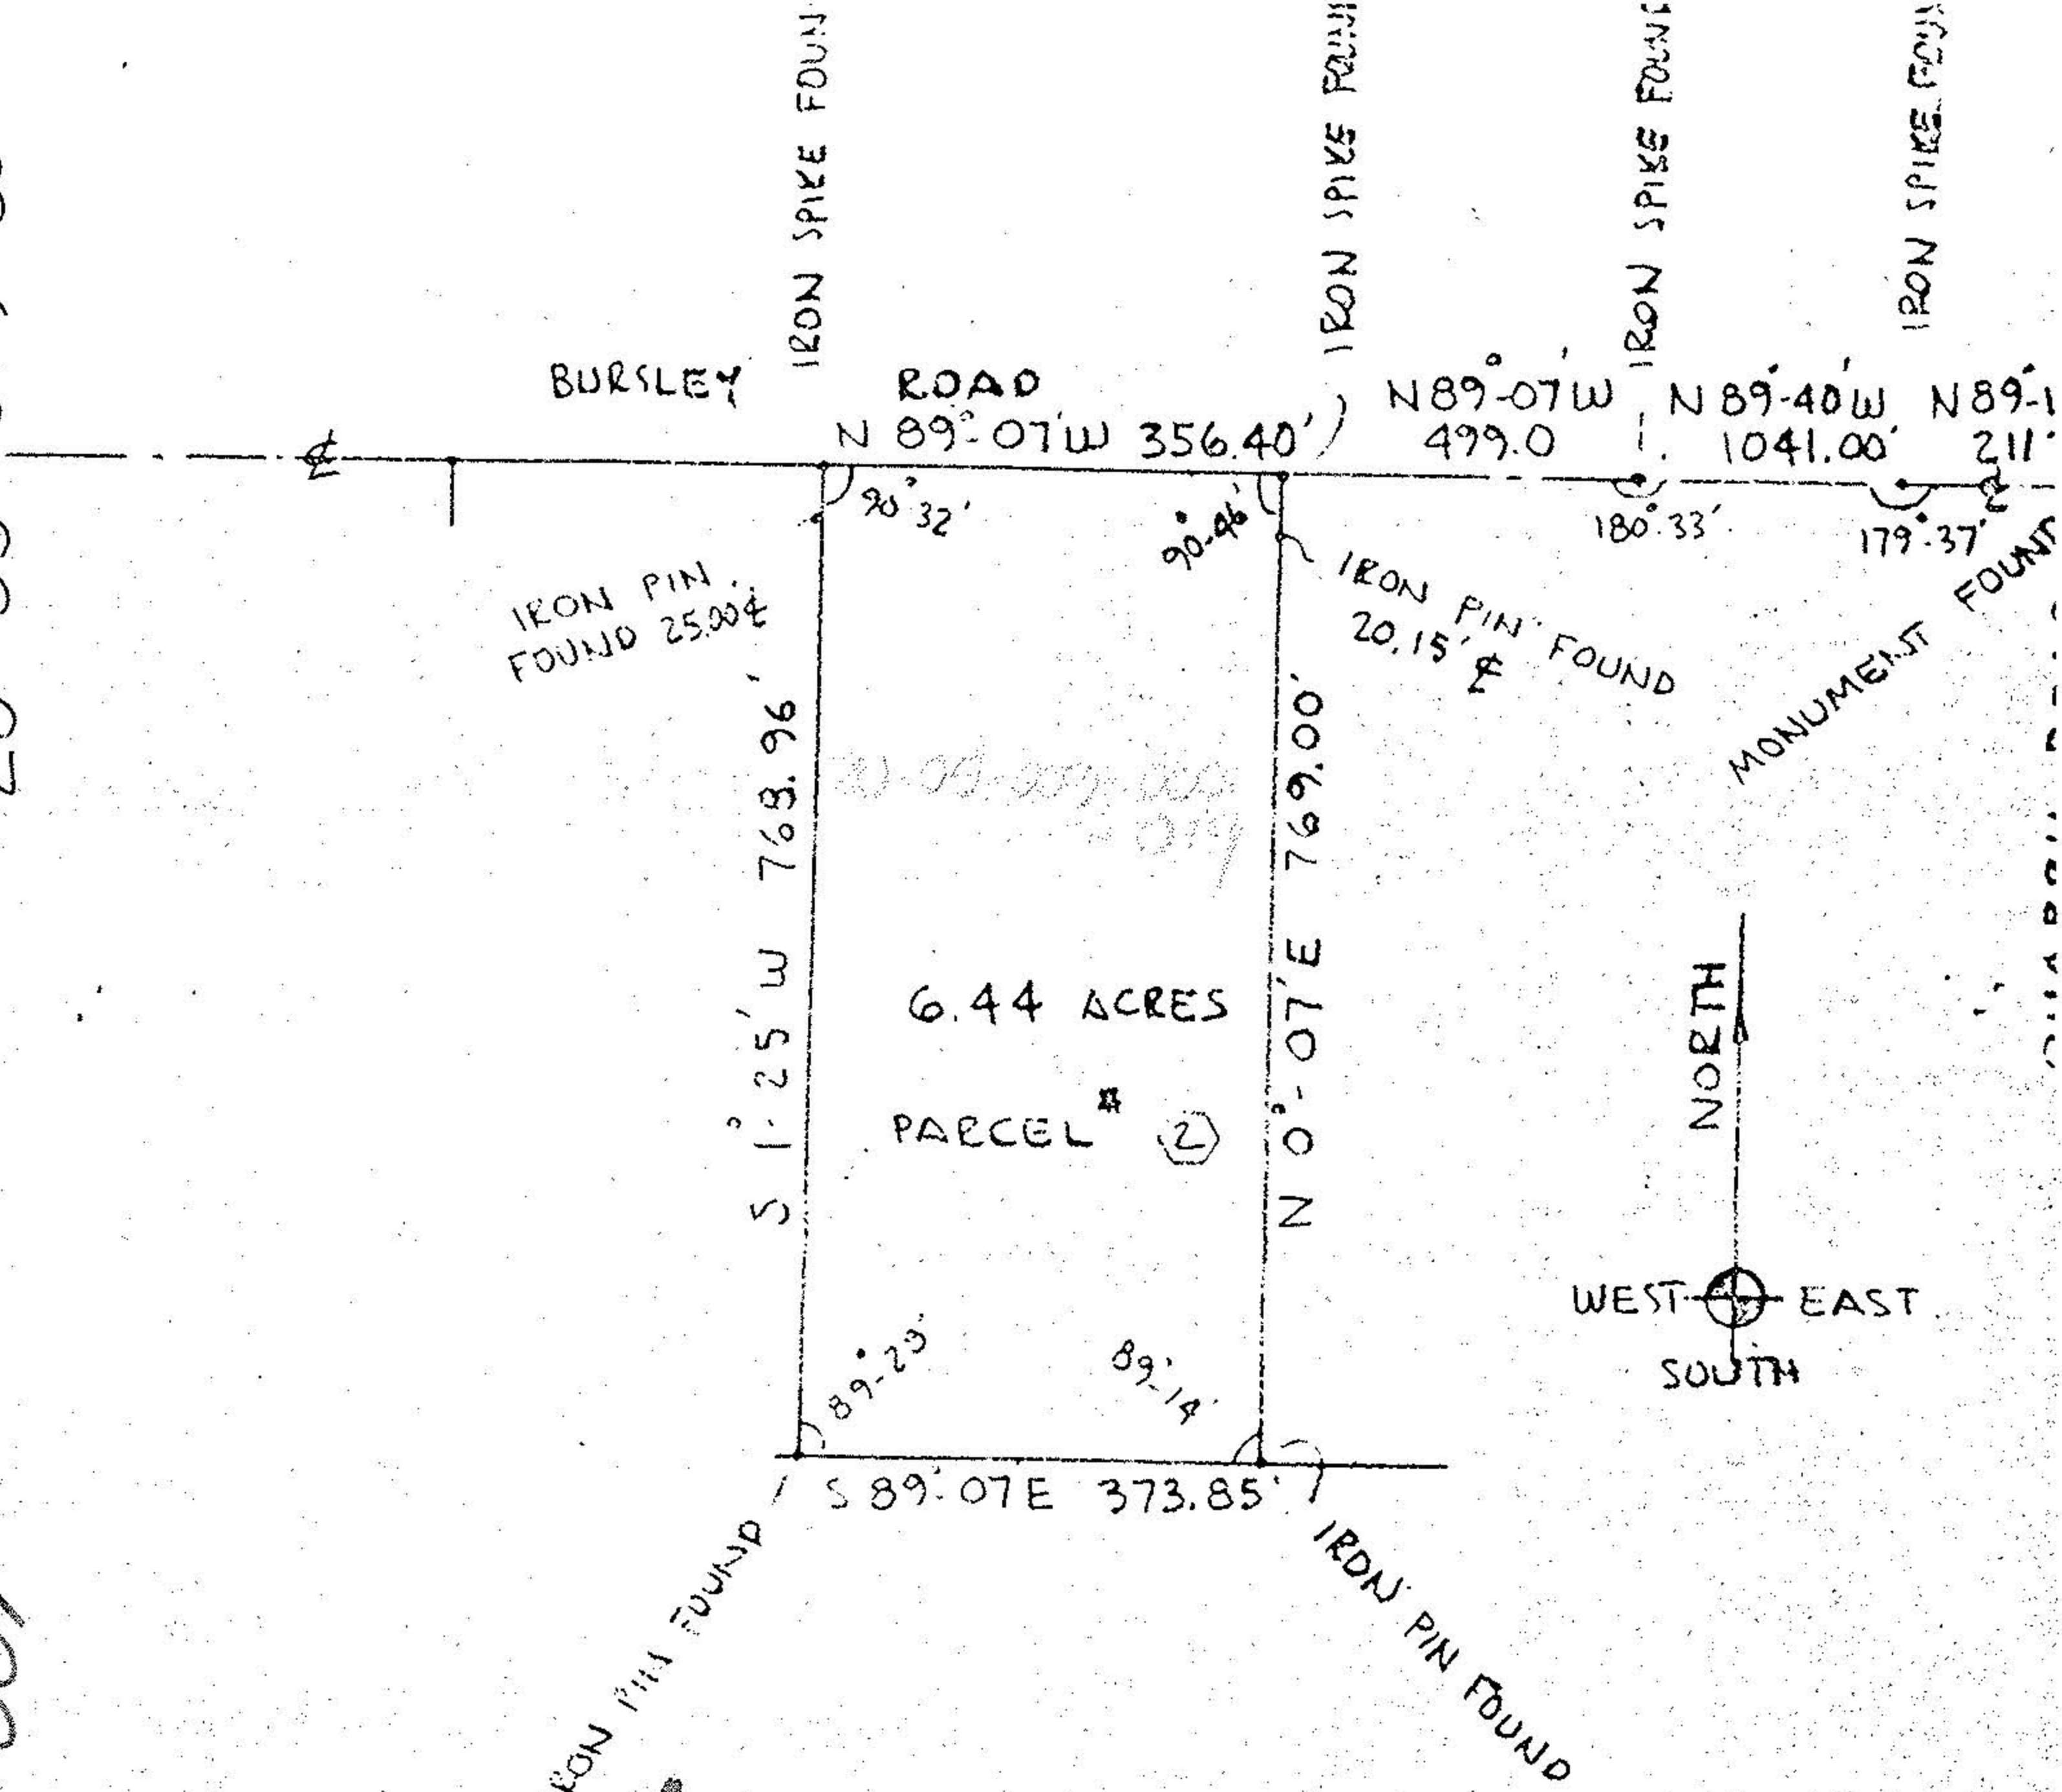

20-05-009-000

20-05-009

20-D

IRON PIN FOUND 25.00'

IRON PIN FOUND 20.15'

6.44 ACRES

PARCEL # (2)

OK

MAURICE A. & DORIS IRISH
 SITUATED IN LOT #9
 TRACT #5
 ROCHESTER, TOWNSHIP
 LORAIN COUNTY, OHIO

James D Auld
 23 FEBRUARY 1973
 SCALE 1" = 200' 0"

FILE # 1208