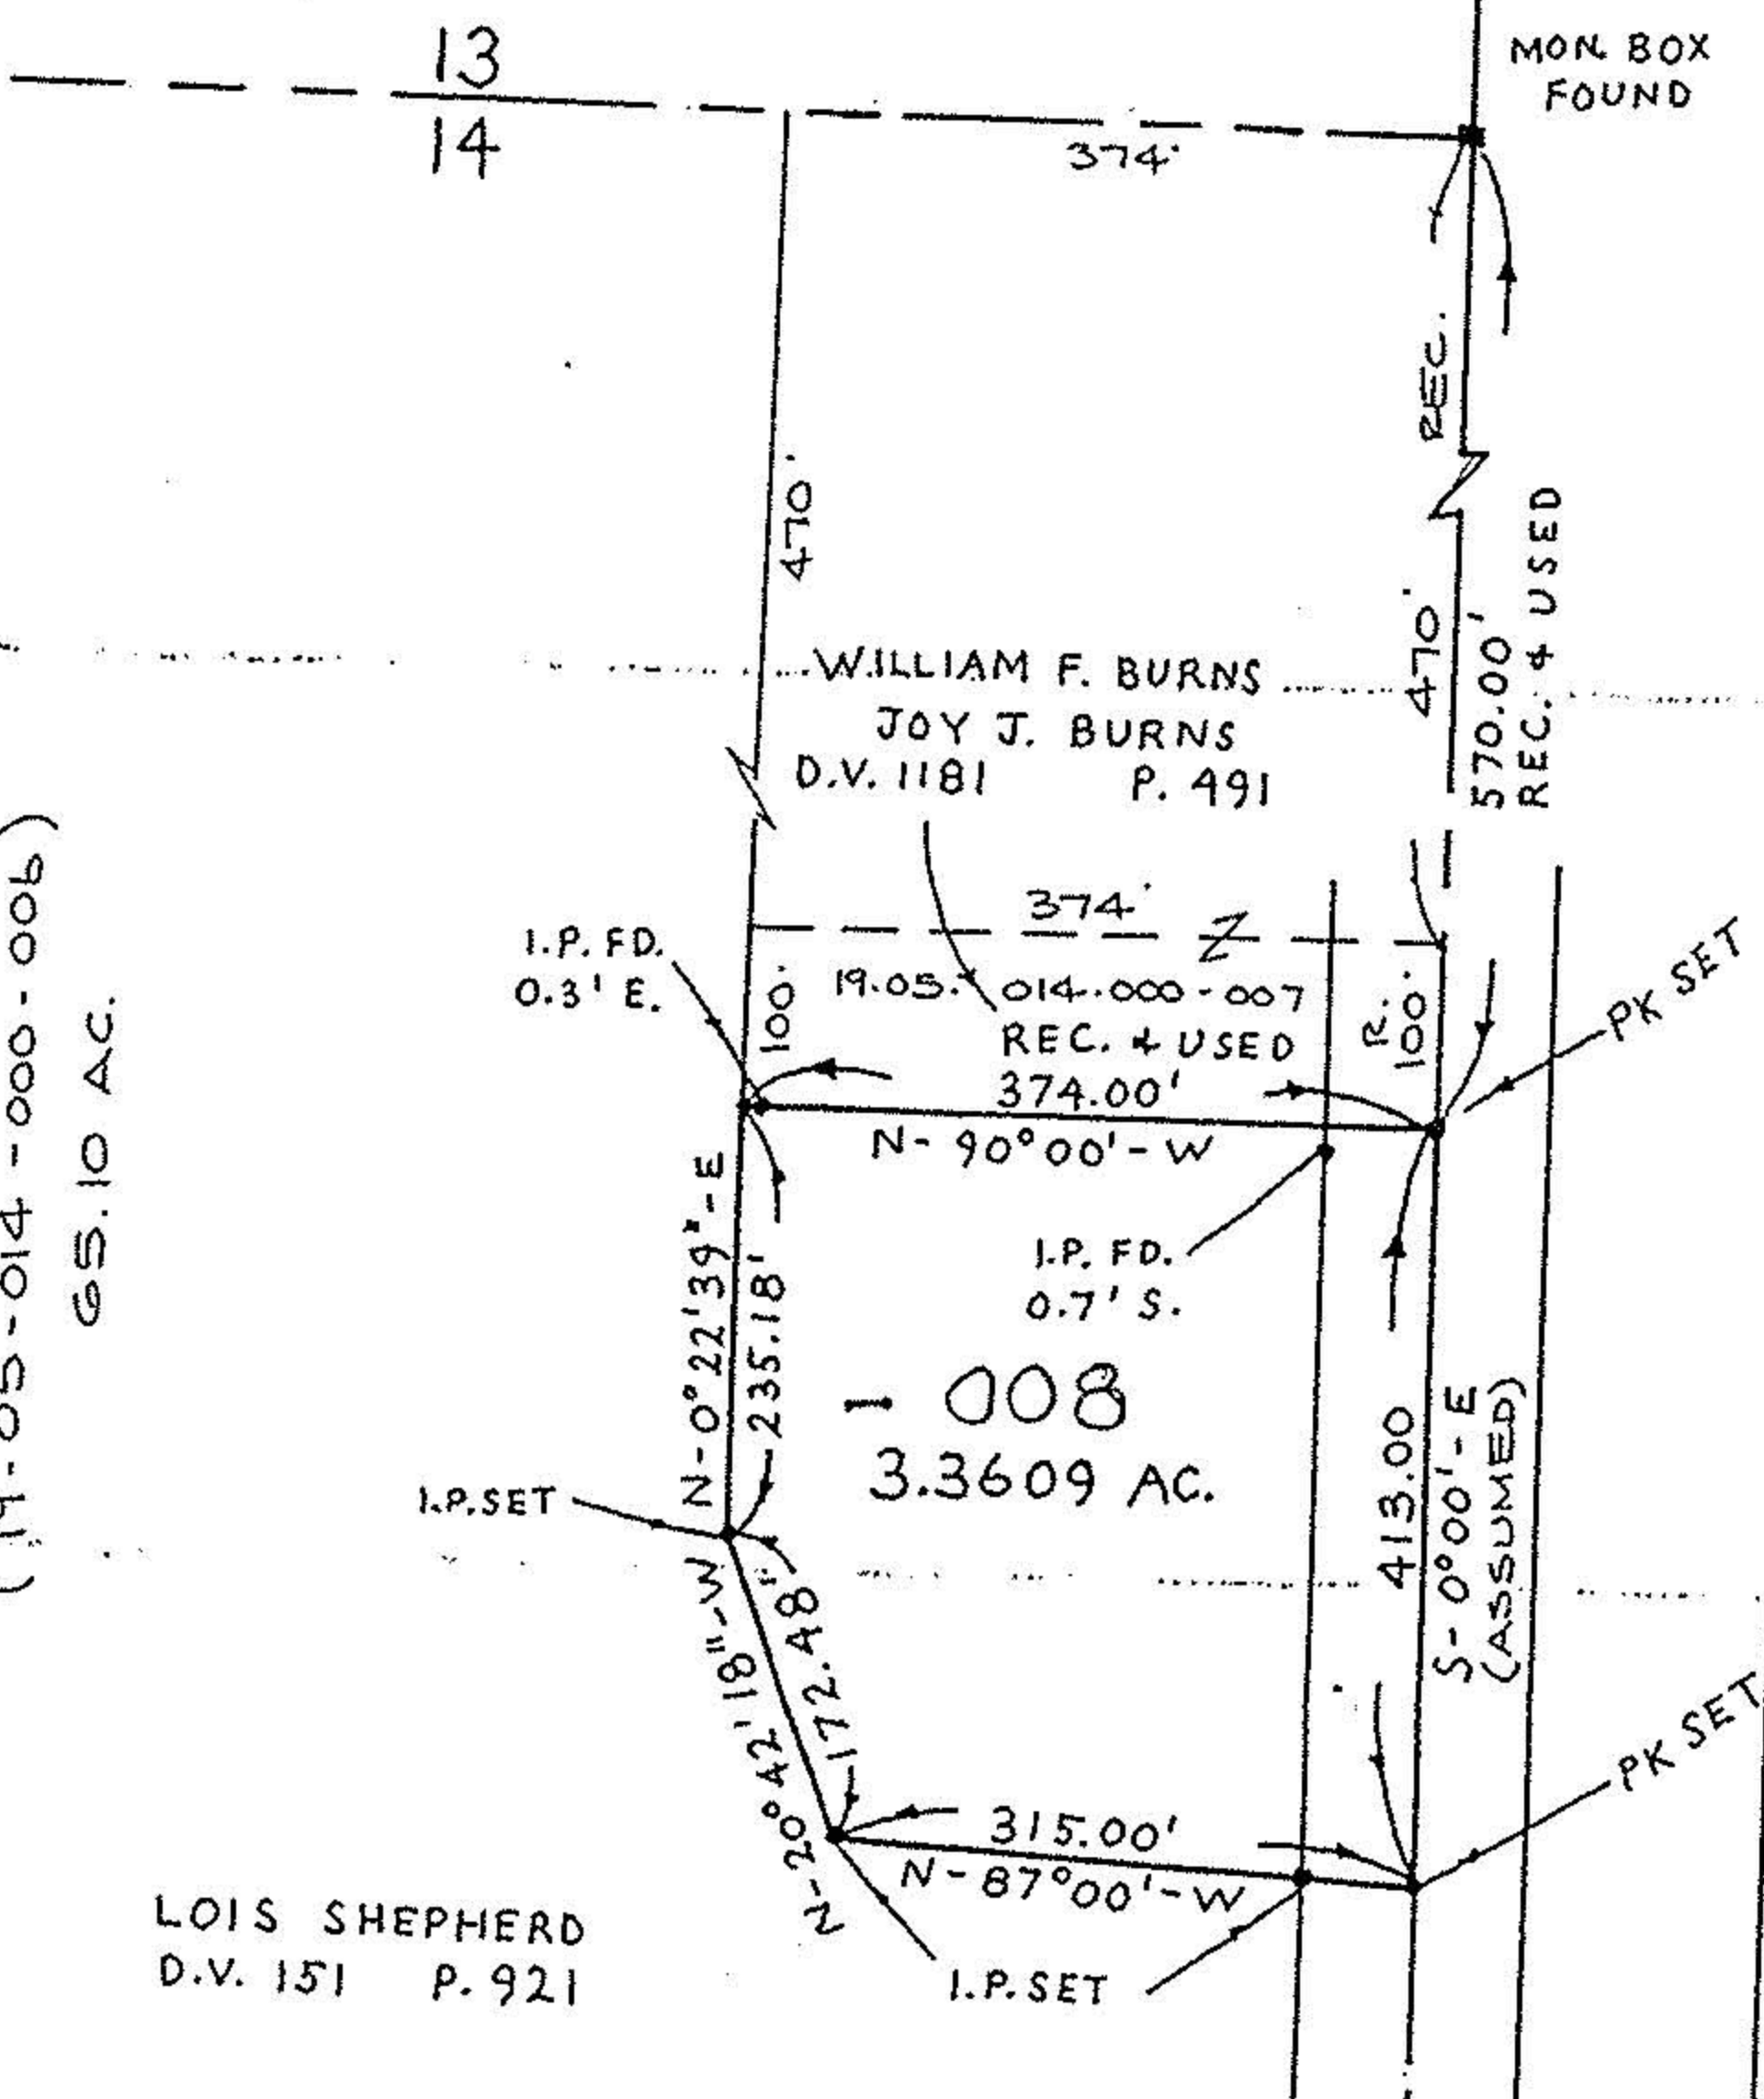

#18445 19-05-014-000

(19-05-014-000-006)
65.10 AC.

BOUNDARY SURVEY

OF PART OF

PENFIELD TOWNSHIP

ORIGINAL LOT 14 TRACT 5

TOWNSHIP OF PENFIELD COUNTY OF LORAIN

STATE OF OHIO

14 TRACT 5
3 TRACT 4

MON BOX FOUND

WHITEHEAD ROAD

#18445

STATE OF OHIO DAVID L. ELWELL 6333 REGISTERED SURVEYOR	APPROVED
	LORAIN CO. MAINT. DEPT.
	DATE 5-22-89
	PAGE 19-A
BY CAROL FRANCIS	VOID AFTER # 18445