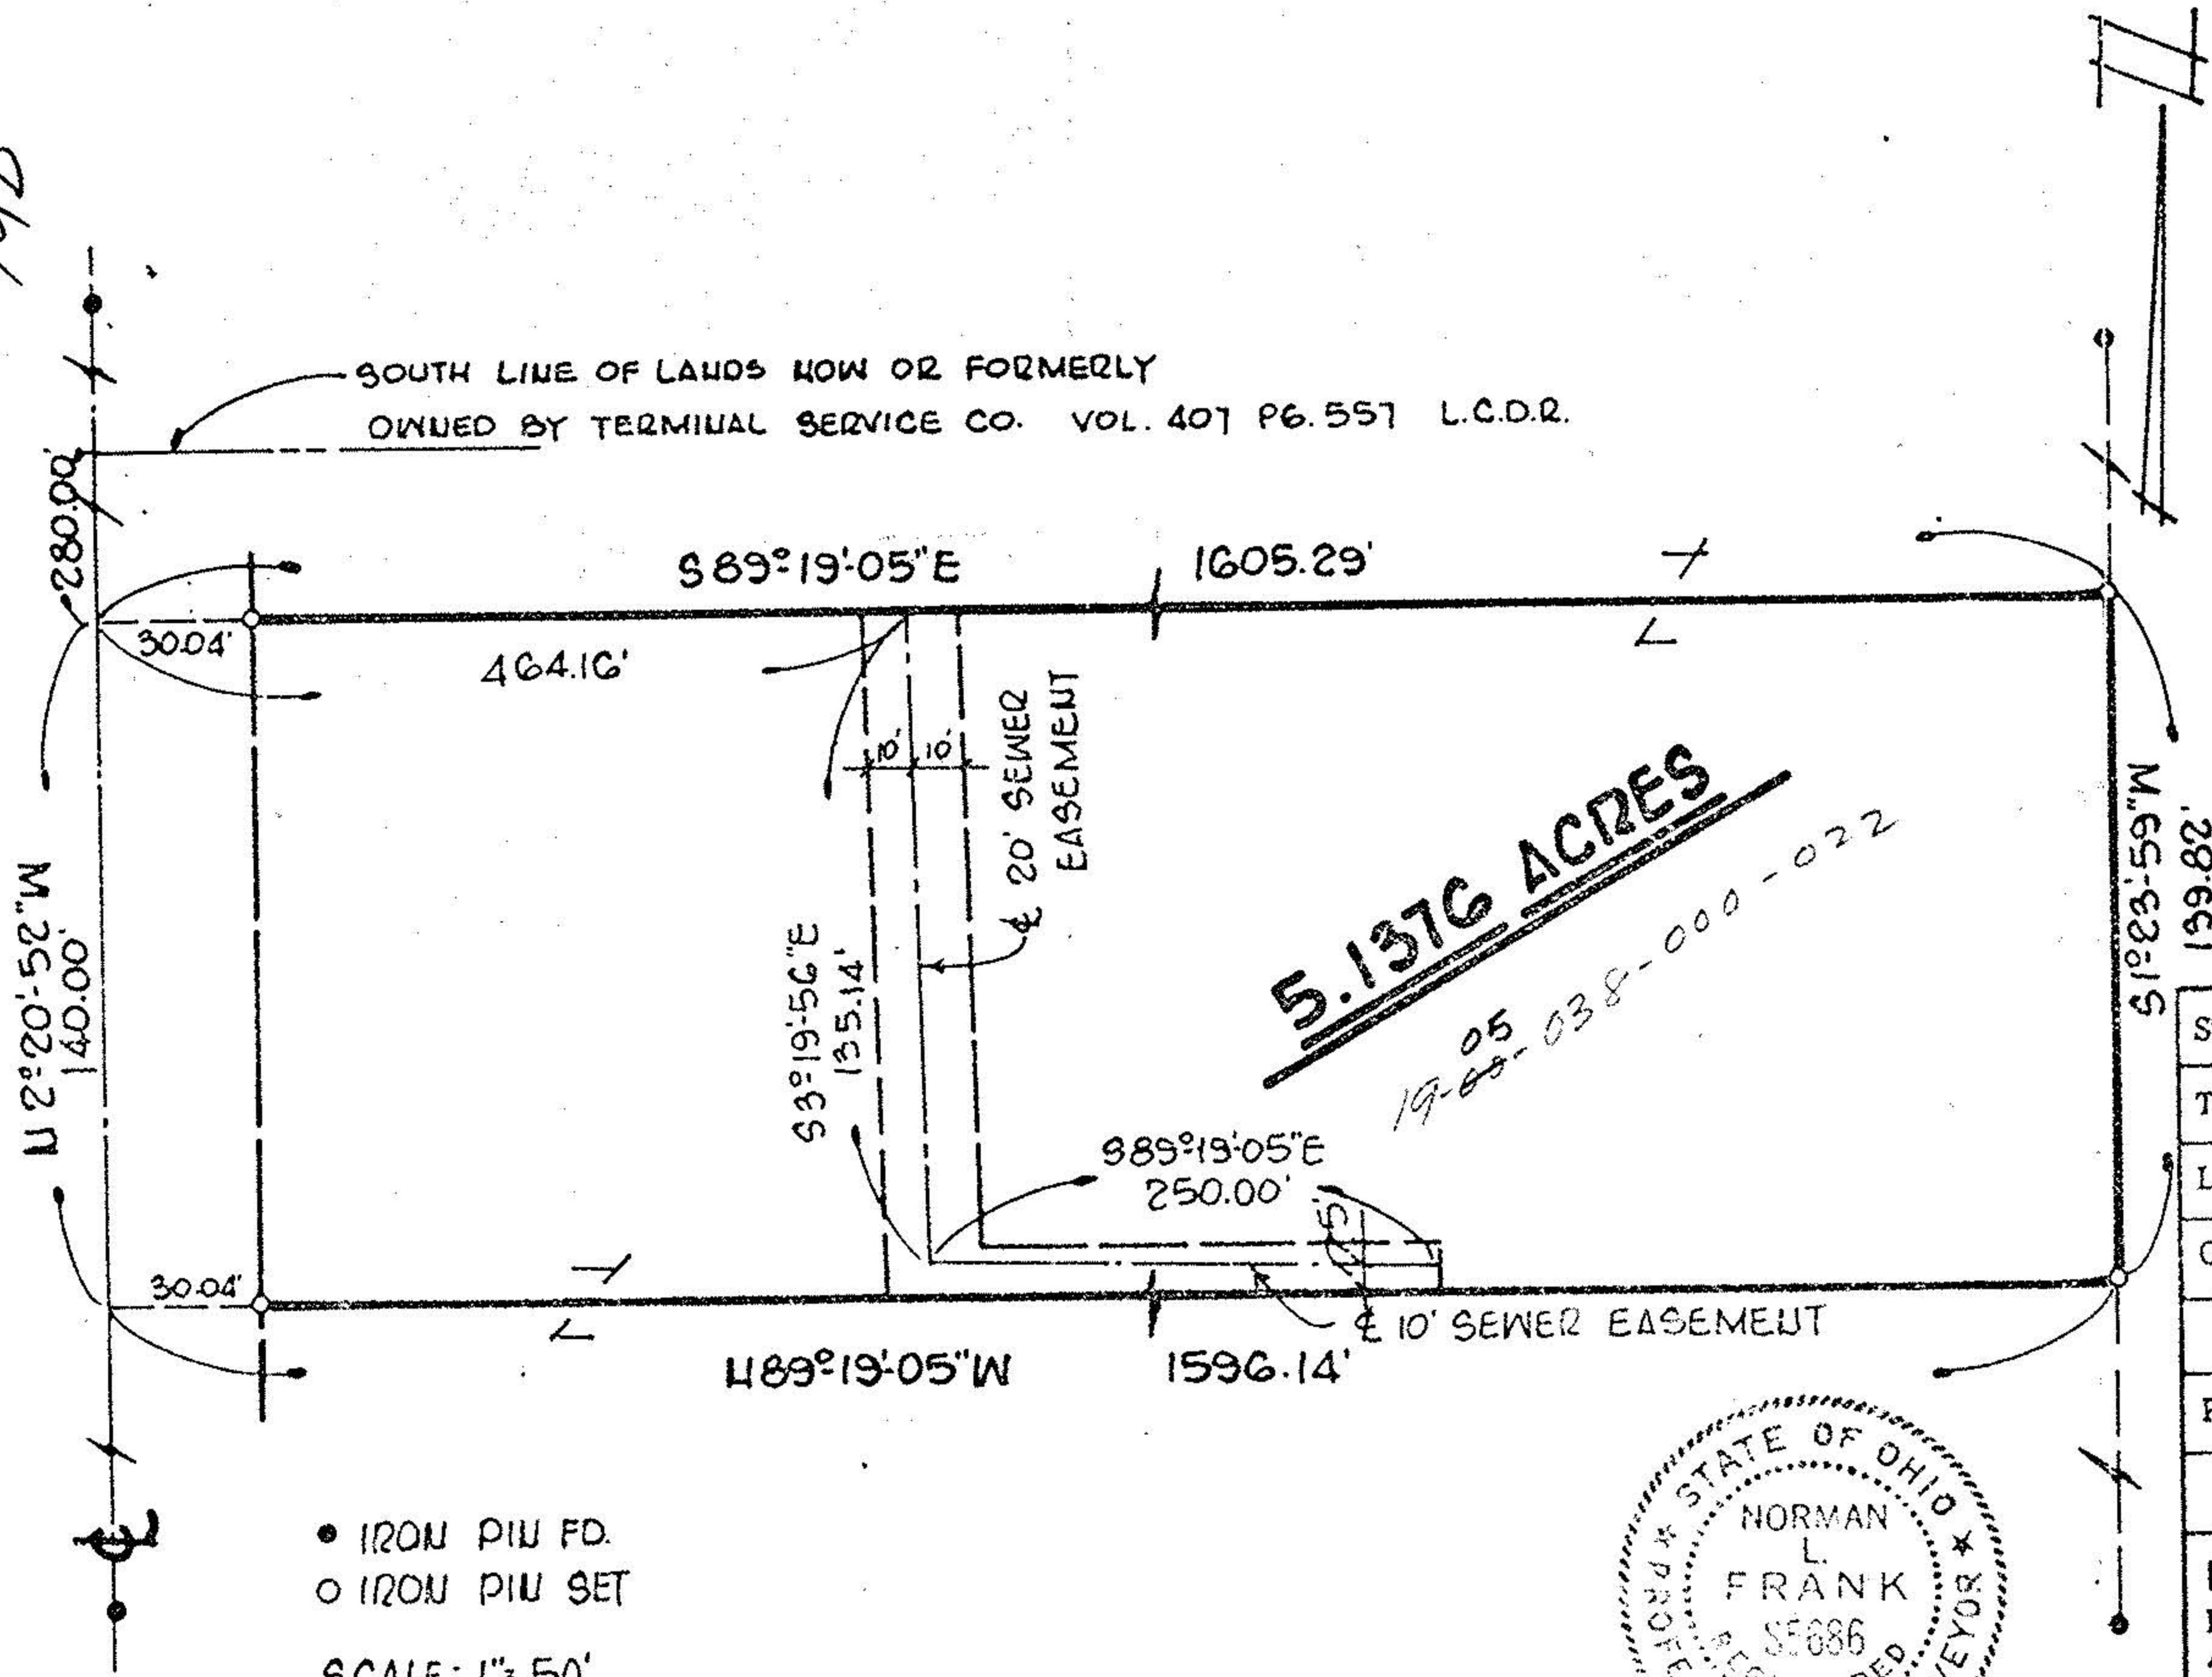

19-D

19-05-038

#10-288
19D

FOSTER ROAD (60')

• IRON PIN FD.
 ○ IRON PIN SET
 SCALE: 1" = 50'

5.1376 ACRES

19-05-038-000-022

STATE: OHIO	COUNTY: LORAIN
TOWNSHIP: PENFIELD	
LOT: 38	TRACT/SECTION: 5
OWNER: JOSEPH A. & GLORIA H. SLOWBE	
PROJECT: 76-321	DATE: OCT., 1976

NORMAN L. FRANK, R.S.
 P. O. BOX 404
 4435 PEARL ROAD
 MEDINA, OHIO 44258
 MEDINA: 725-4925
 WOOSTER: 264-4171